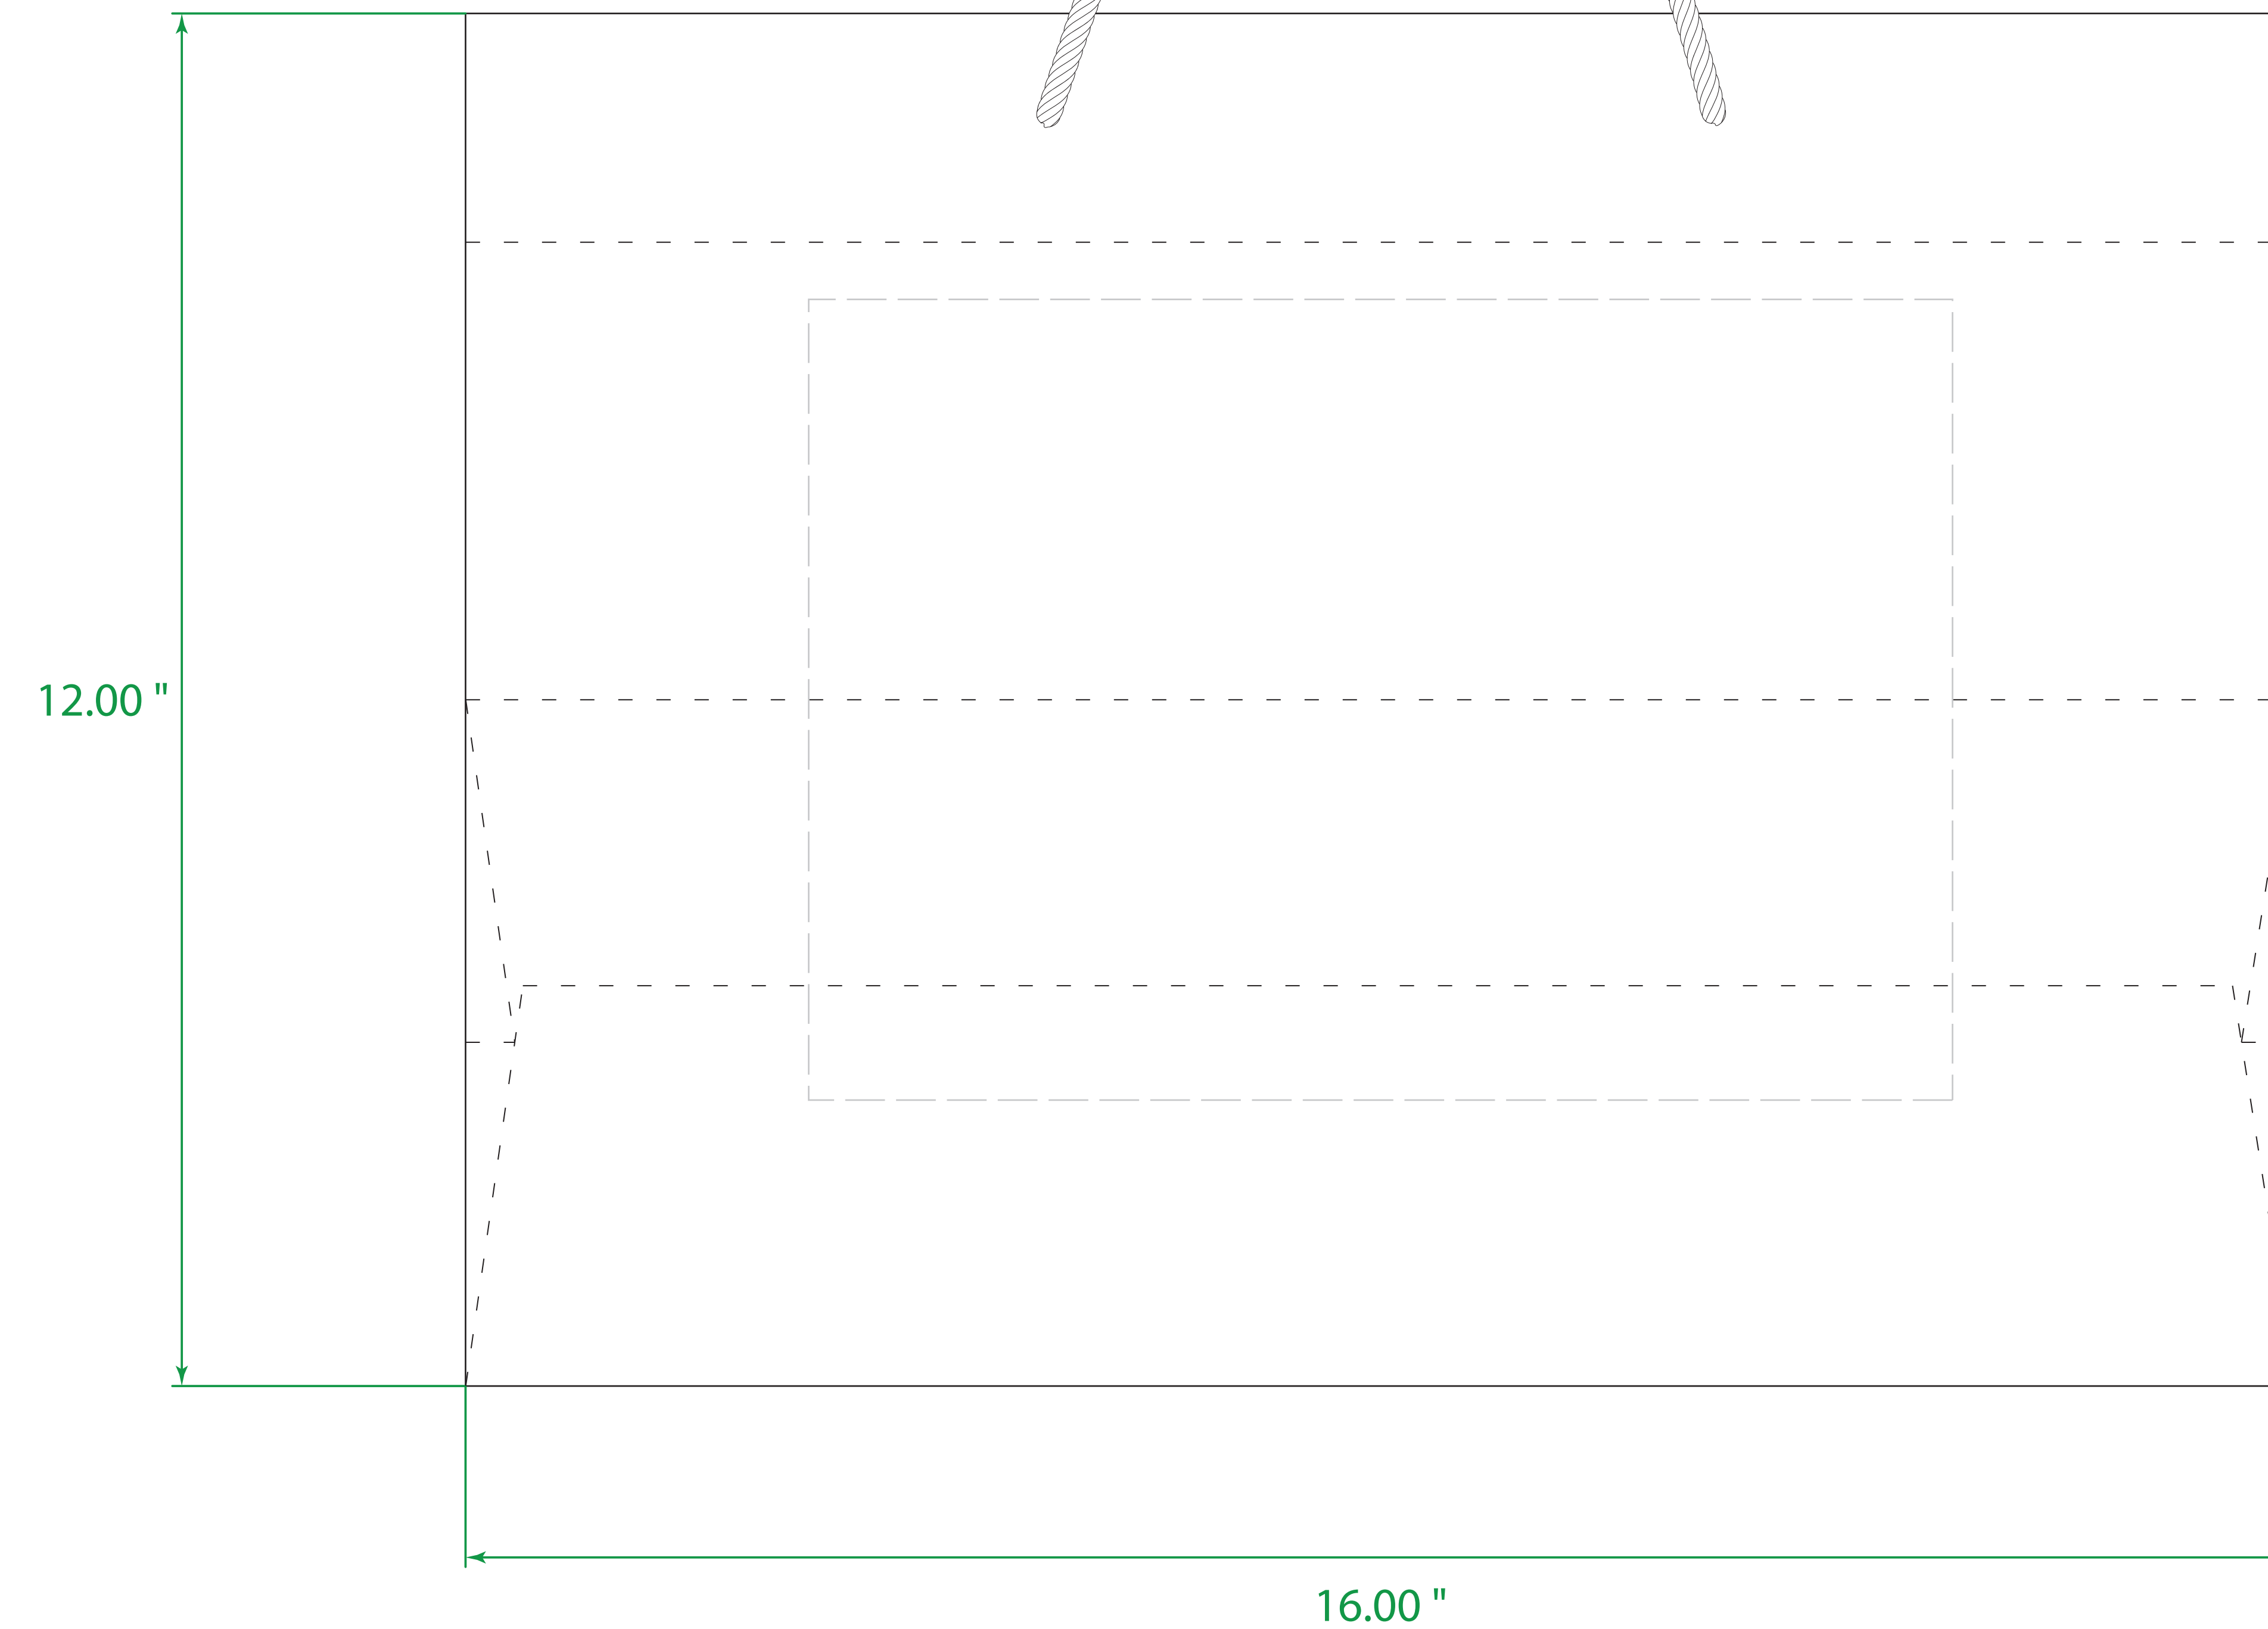

Available Product Colors:

Natural Kraft
(NAT)

Natural Kraft Eurototes

Item#: 1NKE1612***

***Insert color code

Size: 16(w) x 6(g) x 12(h)

Imprint Area: 10x7

PO#:

Imprint Size:

Imprint Color:

Product Color:

The colors on this page are RGB simulations of Pantone Colors. Actual colors may vary.