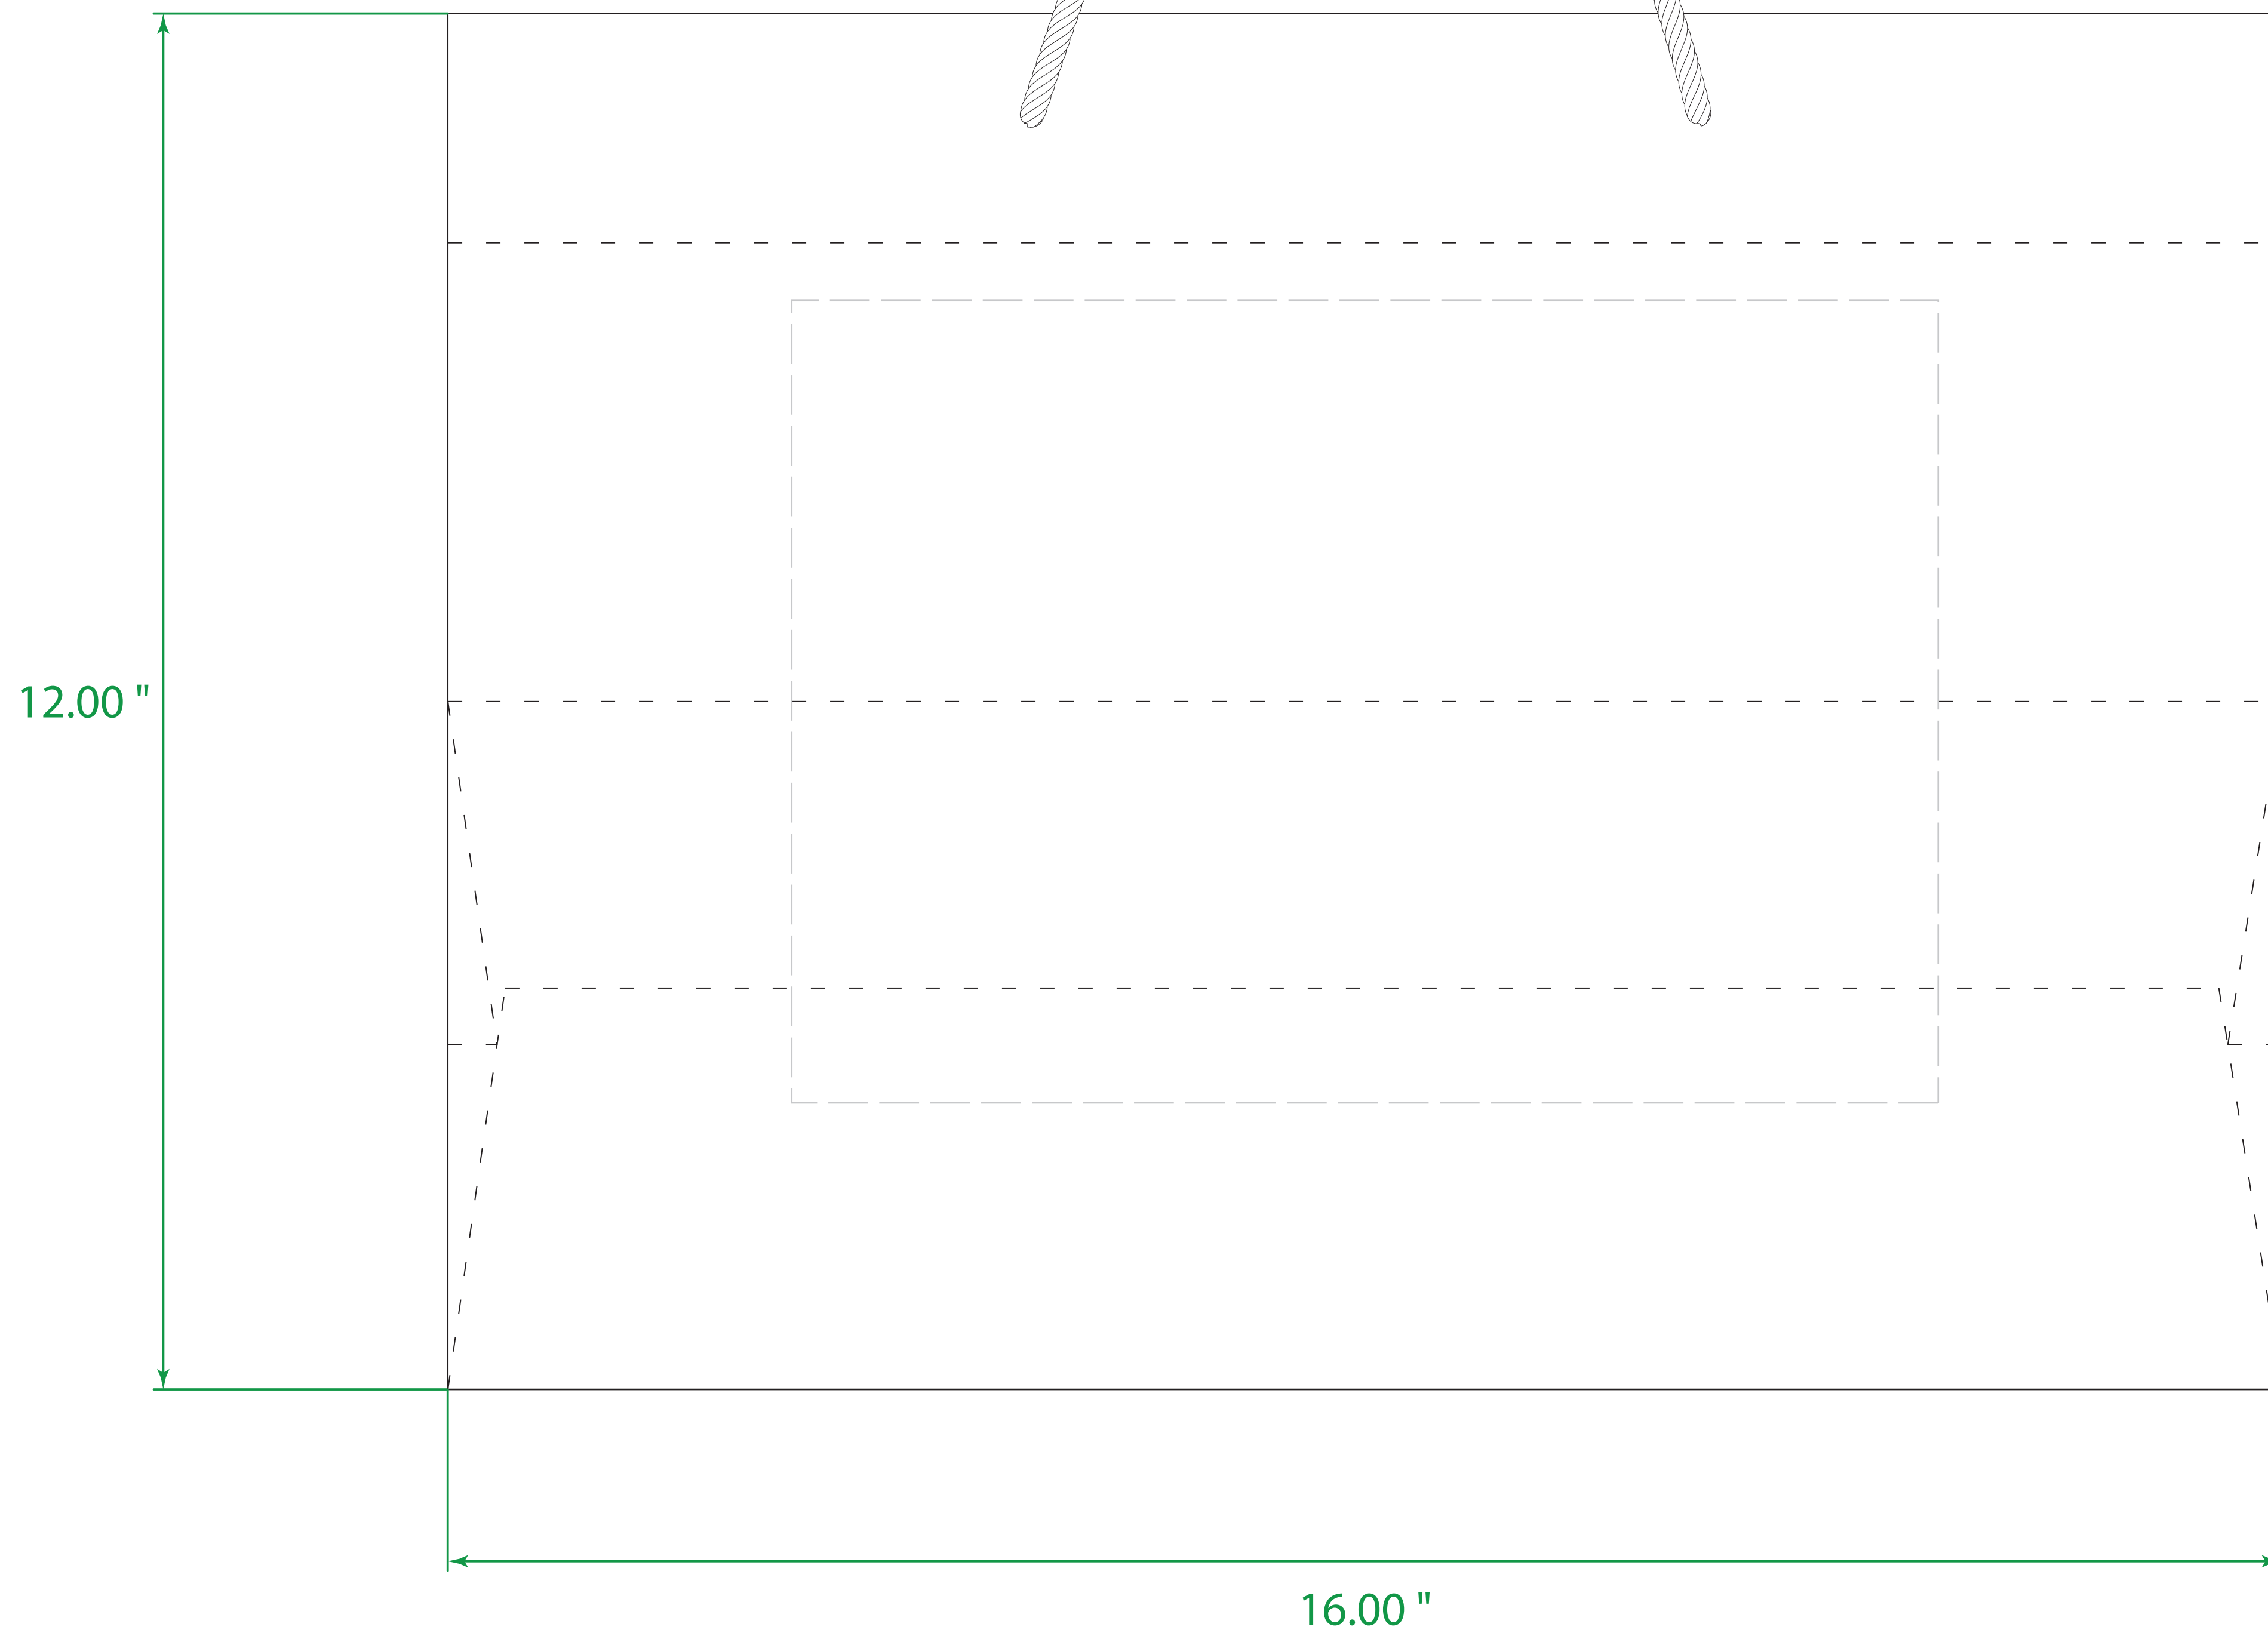

Available Product Colors:

Natural Kraft
(NAT)

Natural Kraft Eurototes

Item#: 1NKE1612***

***Insert color code

Size: 16(w) x 6(g) x 12(h)

Imprint Area: 10x7

PO#:

Imprint Size:

Imprint Color:

Product Color:

The colors on this page are RGB simulations of Pantone Colors. Actual colors may vary.