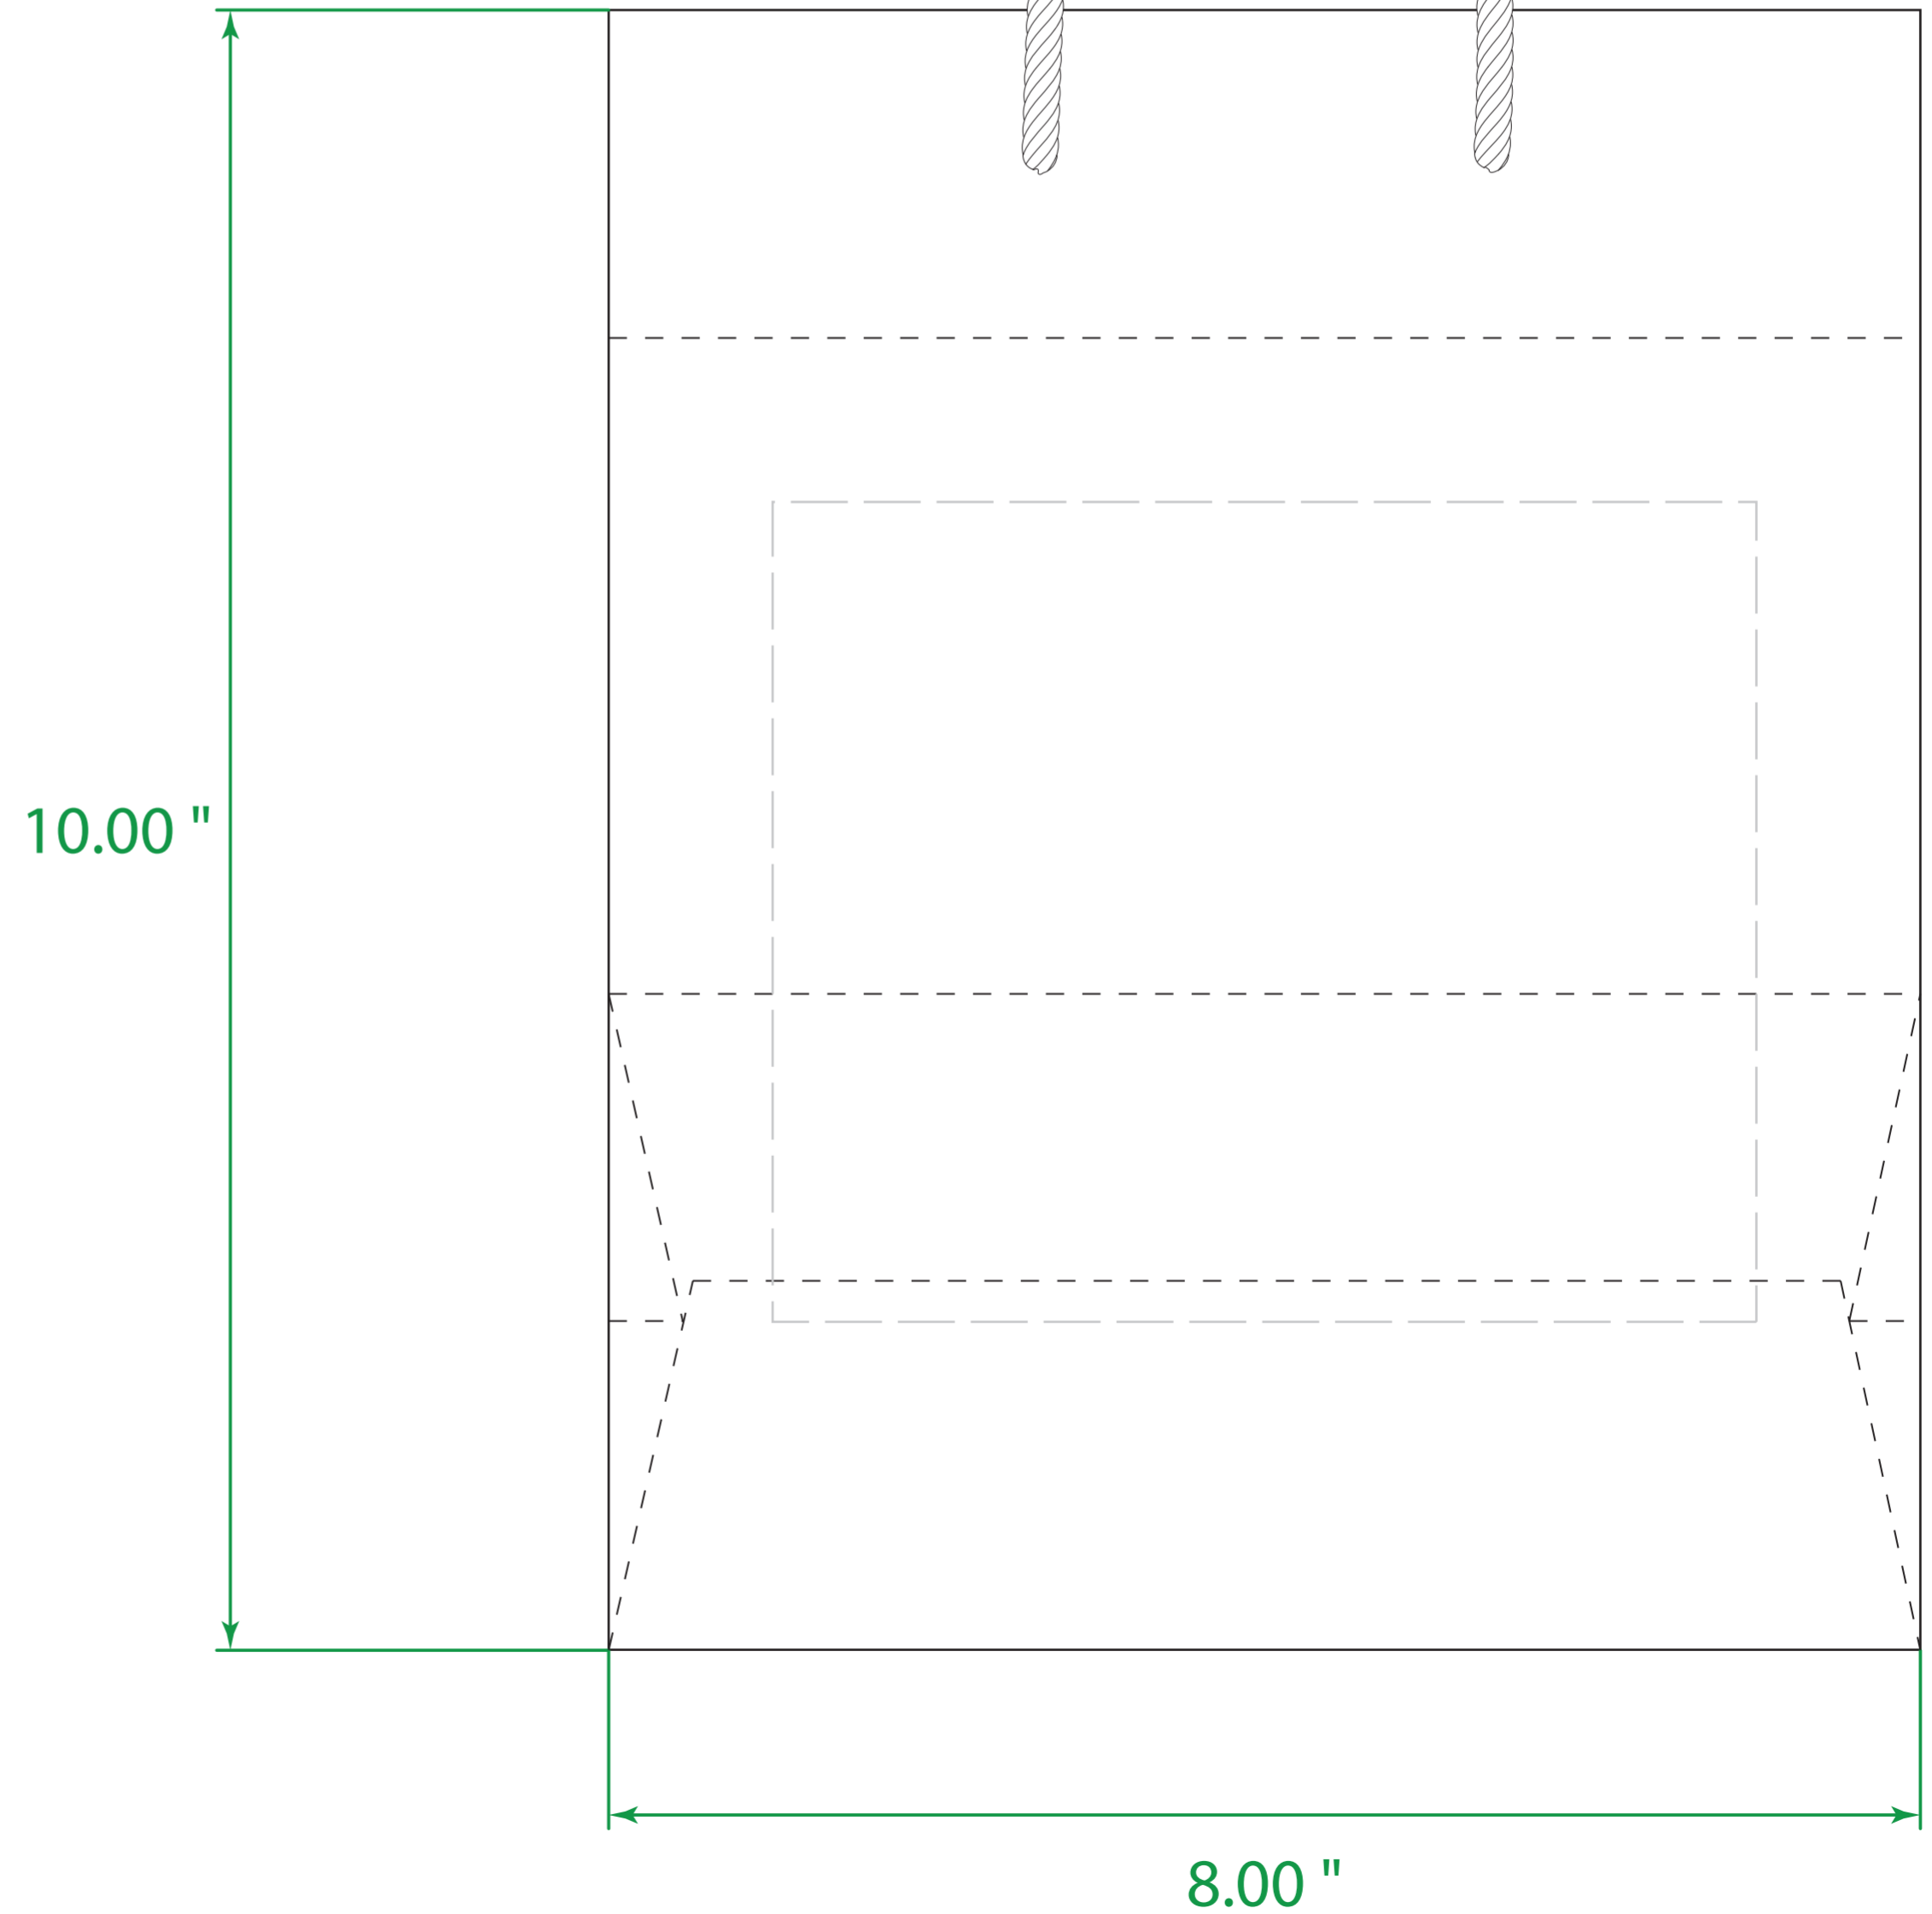

Available Product Colors:

White
(WHT)

White Kraft Eurotote

Item#: 1WKE0810***

*** Insert color code

Size: 8(w) x 4(g) x 10(h)

Imprint Area: 6x5

PO#:
Imprint Size:
Imprint Color:
Product Color: