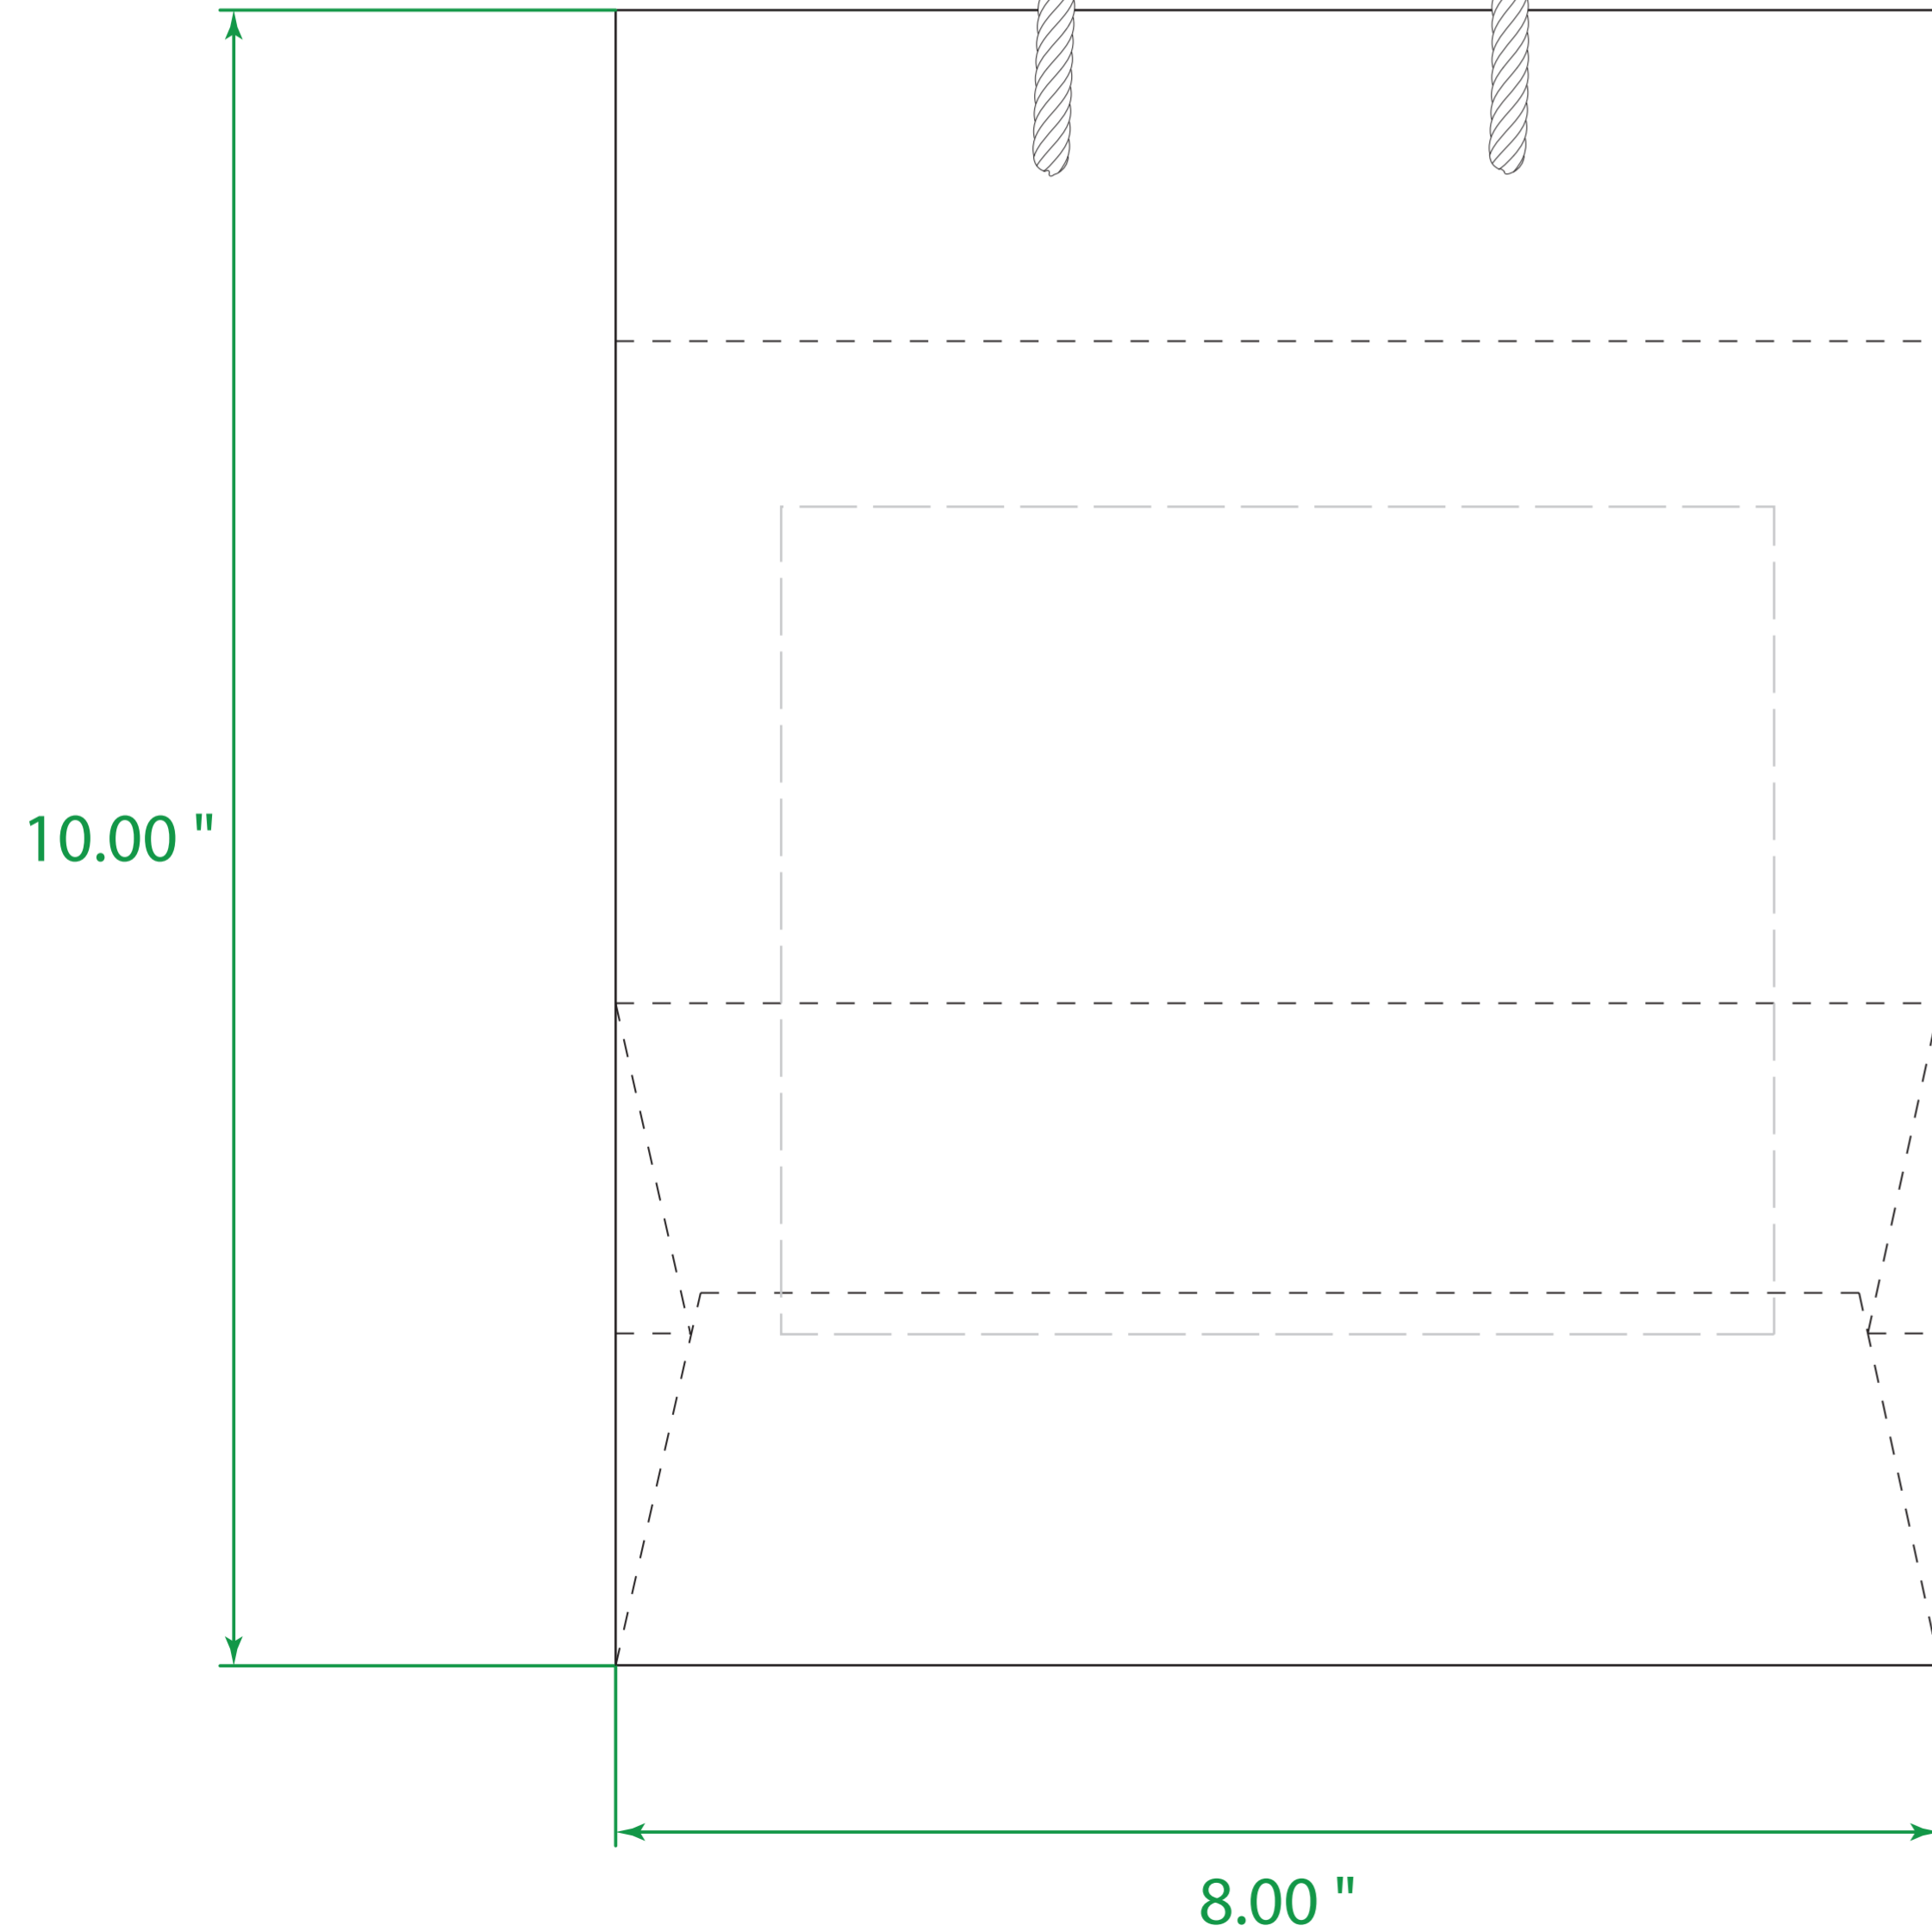

Available Product Colors:

White
(WHT)

White Kraft Eurotote

Item#: 1WKE0810***

*** Insert color code

Size: 8(w) x 4(g) x 10(h)

Imprint Area: 6x5

PO#:
Imprint Size:
Imprint Color:
Product Color: