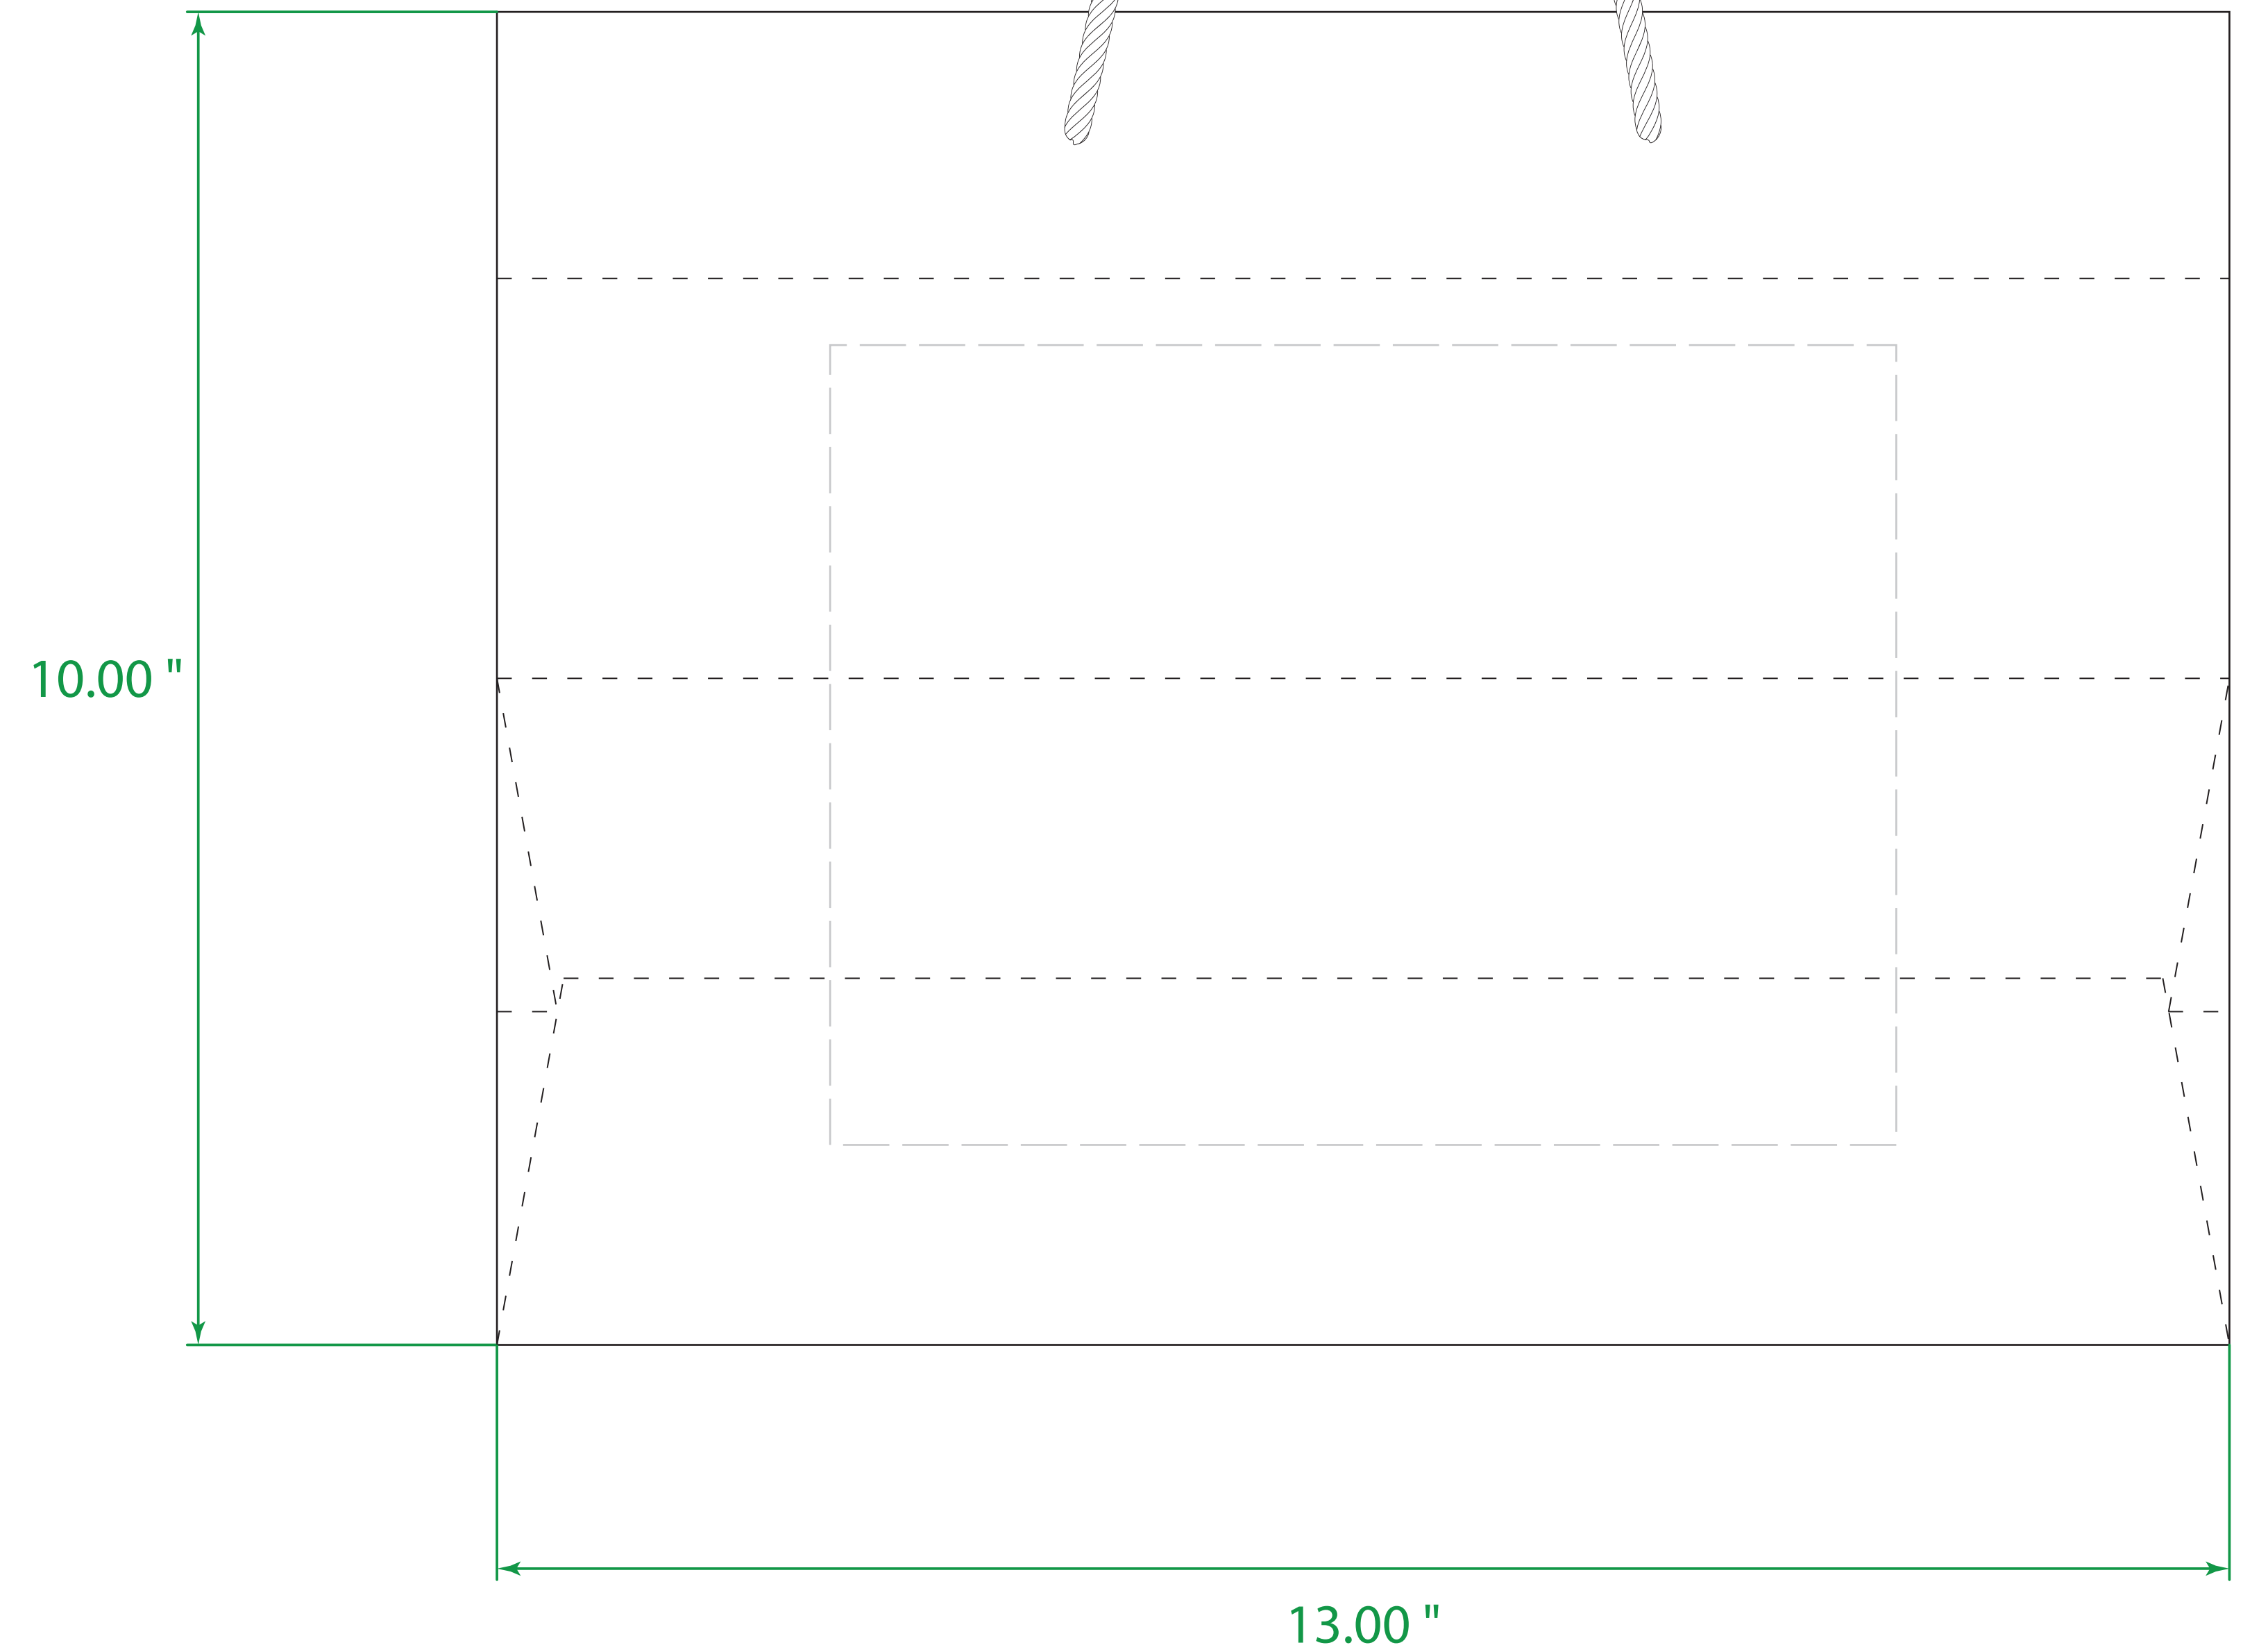

Available Product Colors:

White  
(WHT)

White Kraft Eurotote

Item#: 1WKE1310\*\*\*

\*\*\* Insert color code

Size: 13(w) x 5(g) x 10(h)

Imprint Area: 8x6

PO#:

Imprint Size:

Imprint Color:

Product Color:

*The colors on this page are RGB simulations of Pantone Colors. Actual colors may vary.*