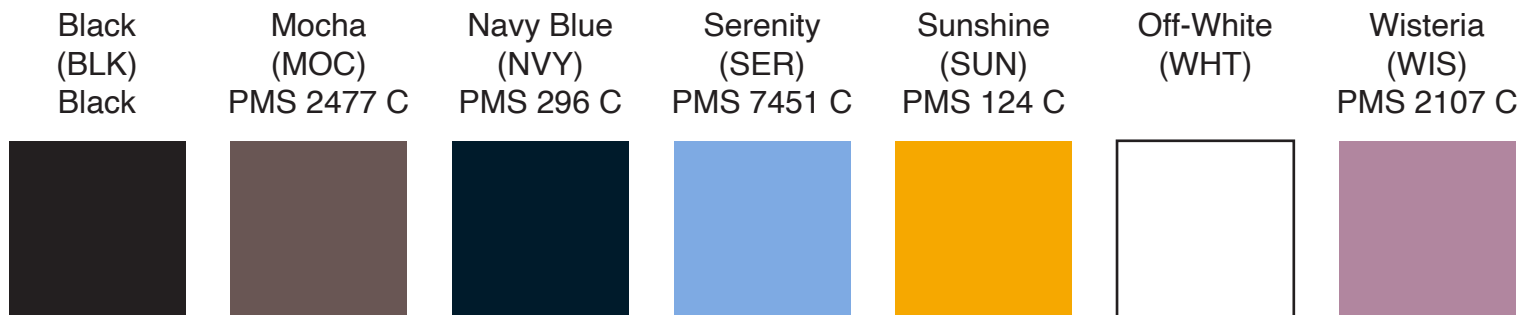

Color Options for Item: 1MLE0606

Note: The PMS colors listed are only intended to provide a general approximation of the paper bag color and are not exact matches.

PLEASE NOTE: Colors shown are simulated representations only. Due to the differences in monitors and preferences, there may be slight differences in hue, saturation and tint.