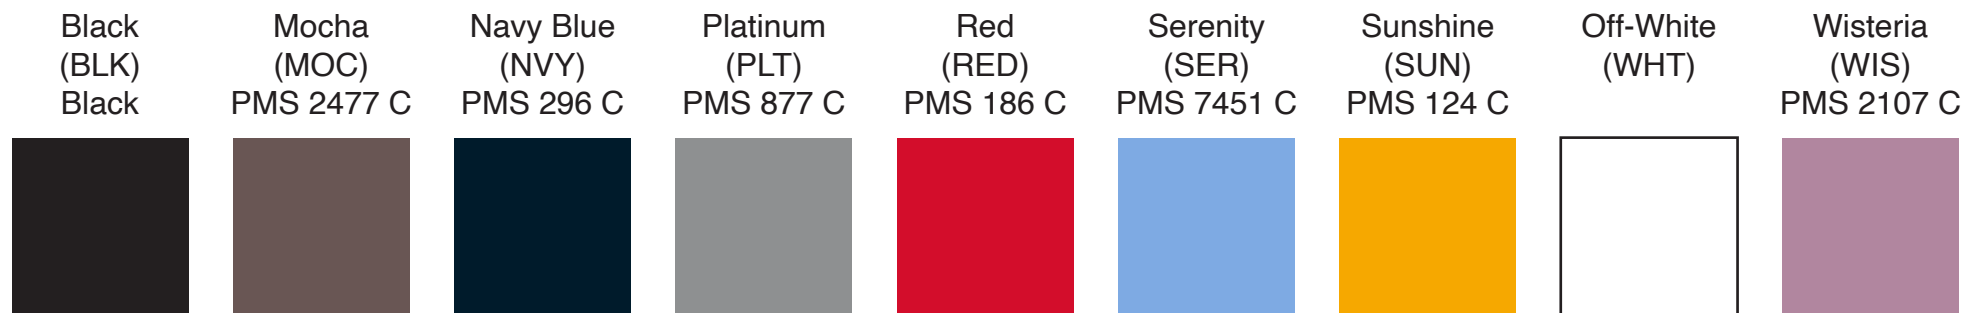

Color Options for Item: 1MLE1310

Note: The PMS colors listed are only intended to provide a general approximation of the paper bag color and are not exact matches.

PLEASE NOTE: Colors shown are simulated representations only. Due to the differences in monitors and preferences, there may be slight differences in hue, saturation and tint.