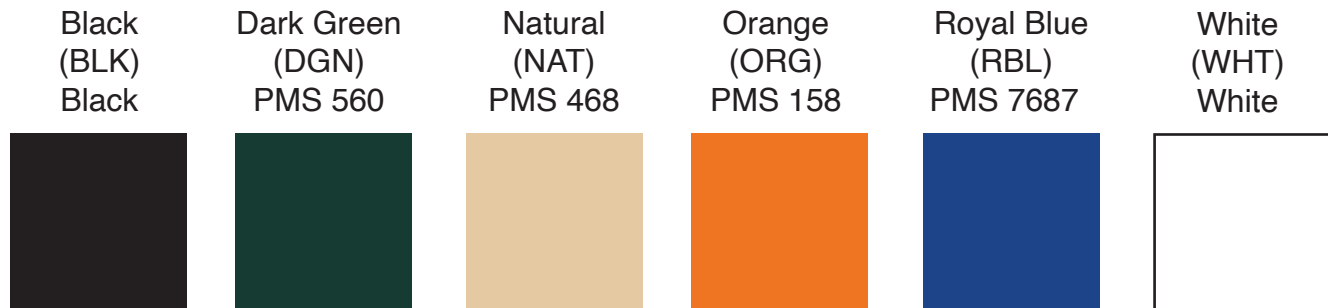

Color Options for Item: 2TRM1213

Note: The PMS colors listed are only intended to provide a general approximation of the reusable product color and are not exact matches.

PLEASE NOTE: Colors shown are simulated representations only. Due to the differences in monitors and preferences, there may be slight differences in hue, saturation and tint.