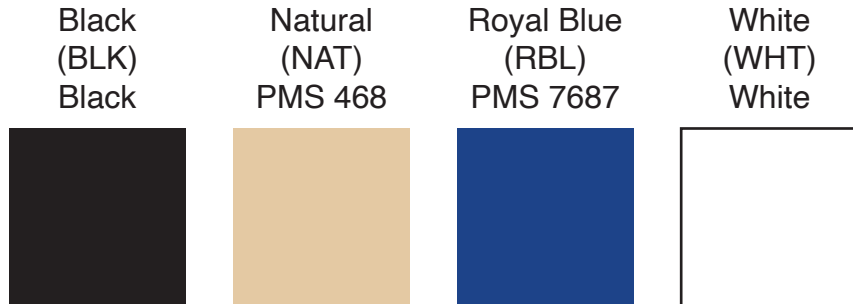

Color Options for Item: 2UNV1613

Note: The PMS colors listed are only intended to provide a general approximation of the reusable product color and are not exact matches.

PLEASE NOTE: Colors shown are simulated representations only. Due to the differences in monitors and preferences, there may be slight differences in hue, saturation and tint.