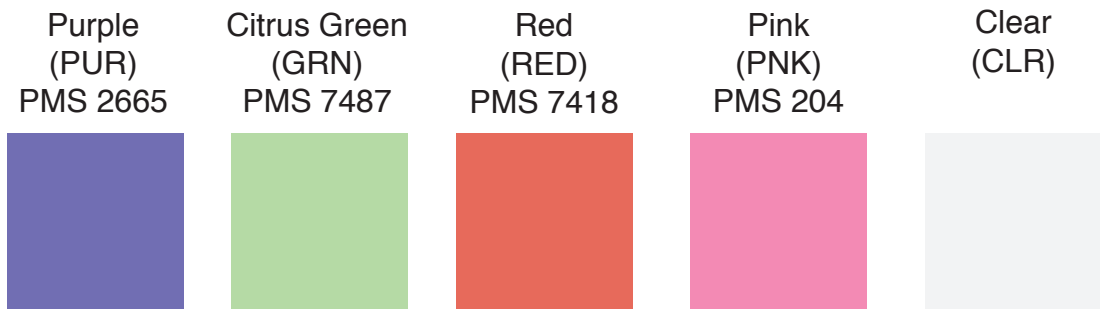

# Color Options for Item: 3FSL1210

Note: The PMS colors listed are only intended to provide a general approximation of the plastic bag color and are not exact matches.

**PLEASE NOTE: Colors shown are simulated representations only. Due to the differences in monitors and preferences, there may be slight differences in hue, saturation and tint.**