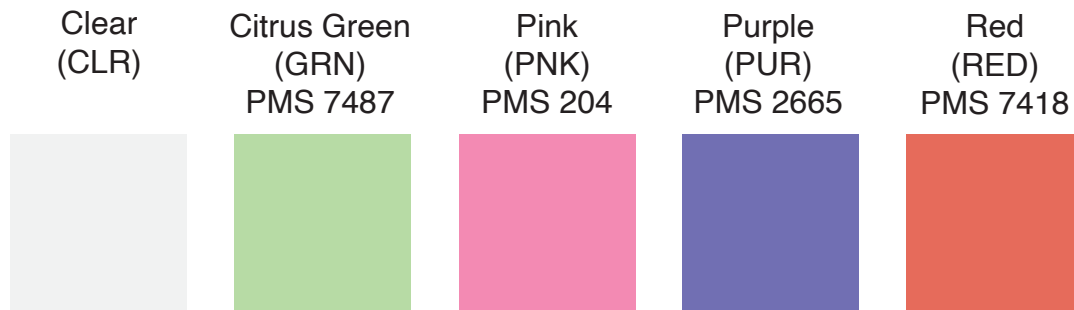

# Color Options for Item: 3FSL1210

Note: The PMS colors listed are only intended to provide a general approximation of the plastic bag color and are not exact matches.

**PLEASE NOTE: Colors shown are simulated representations only. Due to the differences in monitors and preferences, there may be slight differences in hue, saturation and tint.**