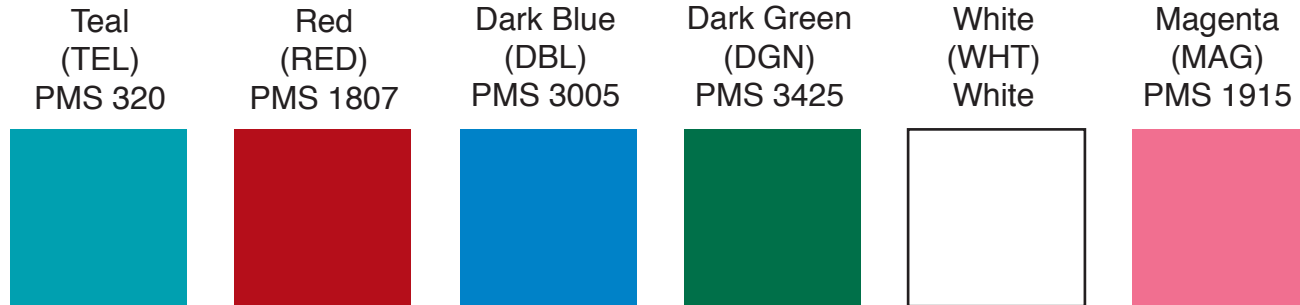

Color Options for Item: 3HDM1218

Note: The PMS colors listed are only intended to provide a general approximation of the plastic bag color and are not exact matches.

PLEASE NOTE: Colors shown are simulated representations only. Due to the differences in monitors and preferences, there may be slight differences in hue, saturation and tint.