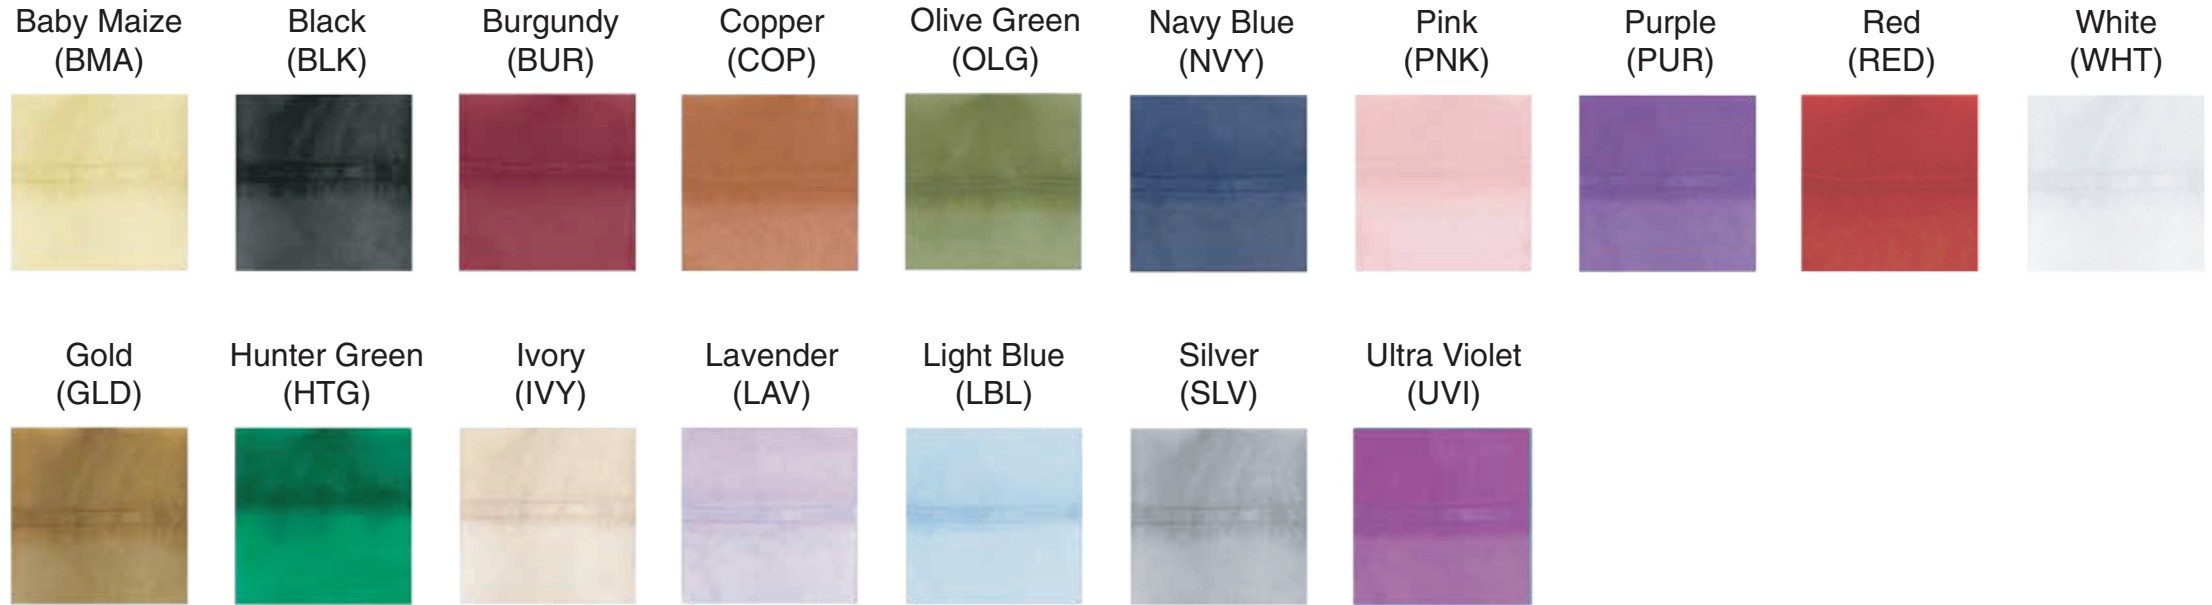

# Color Options for Item: GO

Note: The PMS colors listed are only intended to provide a general approximation of the bag color and are not exact matches.

**PLEASE NOTE: Colors shown are simulated representations only. Due to the differences in monitors and preferences, there may be slight differences in hue, saturation and tint.**