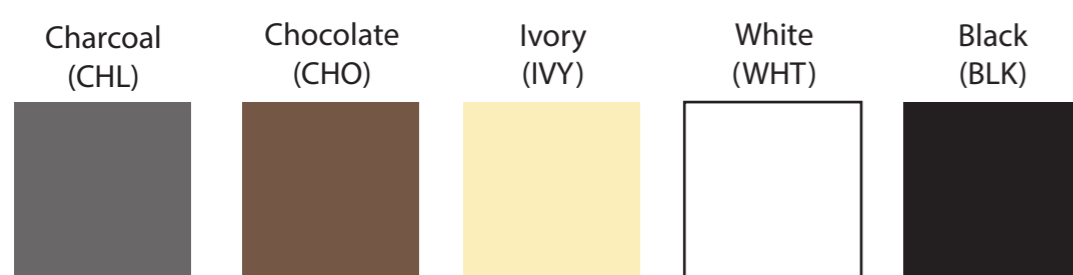

Available Product Colors:

Non-Laminated Tinted Kraft Eurotote

Item#: 1CTE0810***

*** Insert color code

Size: 8(w) x 4(g) x 10(h)

Imprint Area: 6x5

PO#:

Imprint Size:

Imprint Color:

Product Color:

10.00 "

10.00 "

8.00 "

8.00 "

The colors on this page are RGB simulations of Pantone Colors. Actual colors may vary.