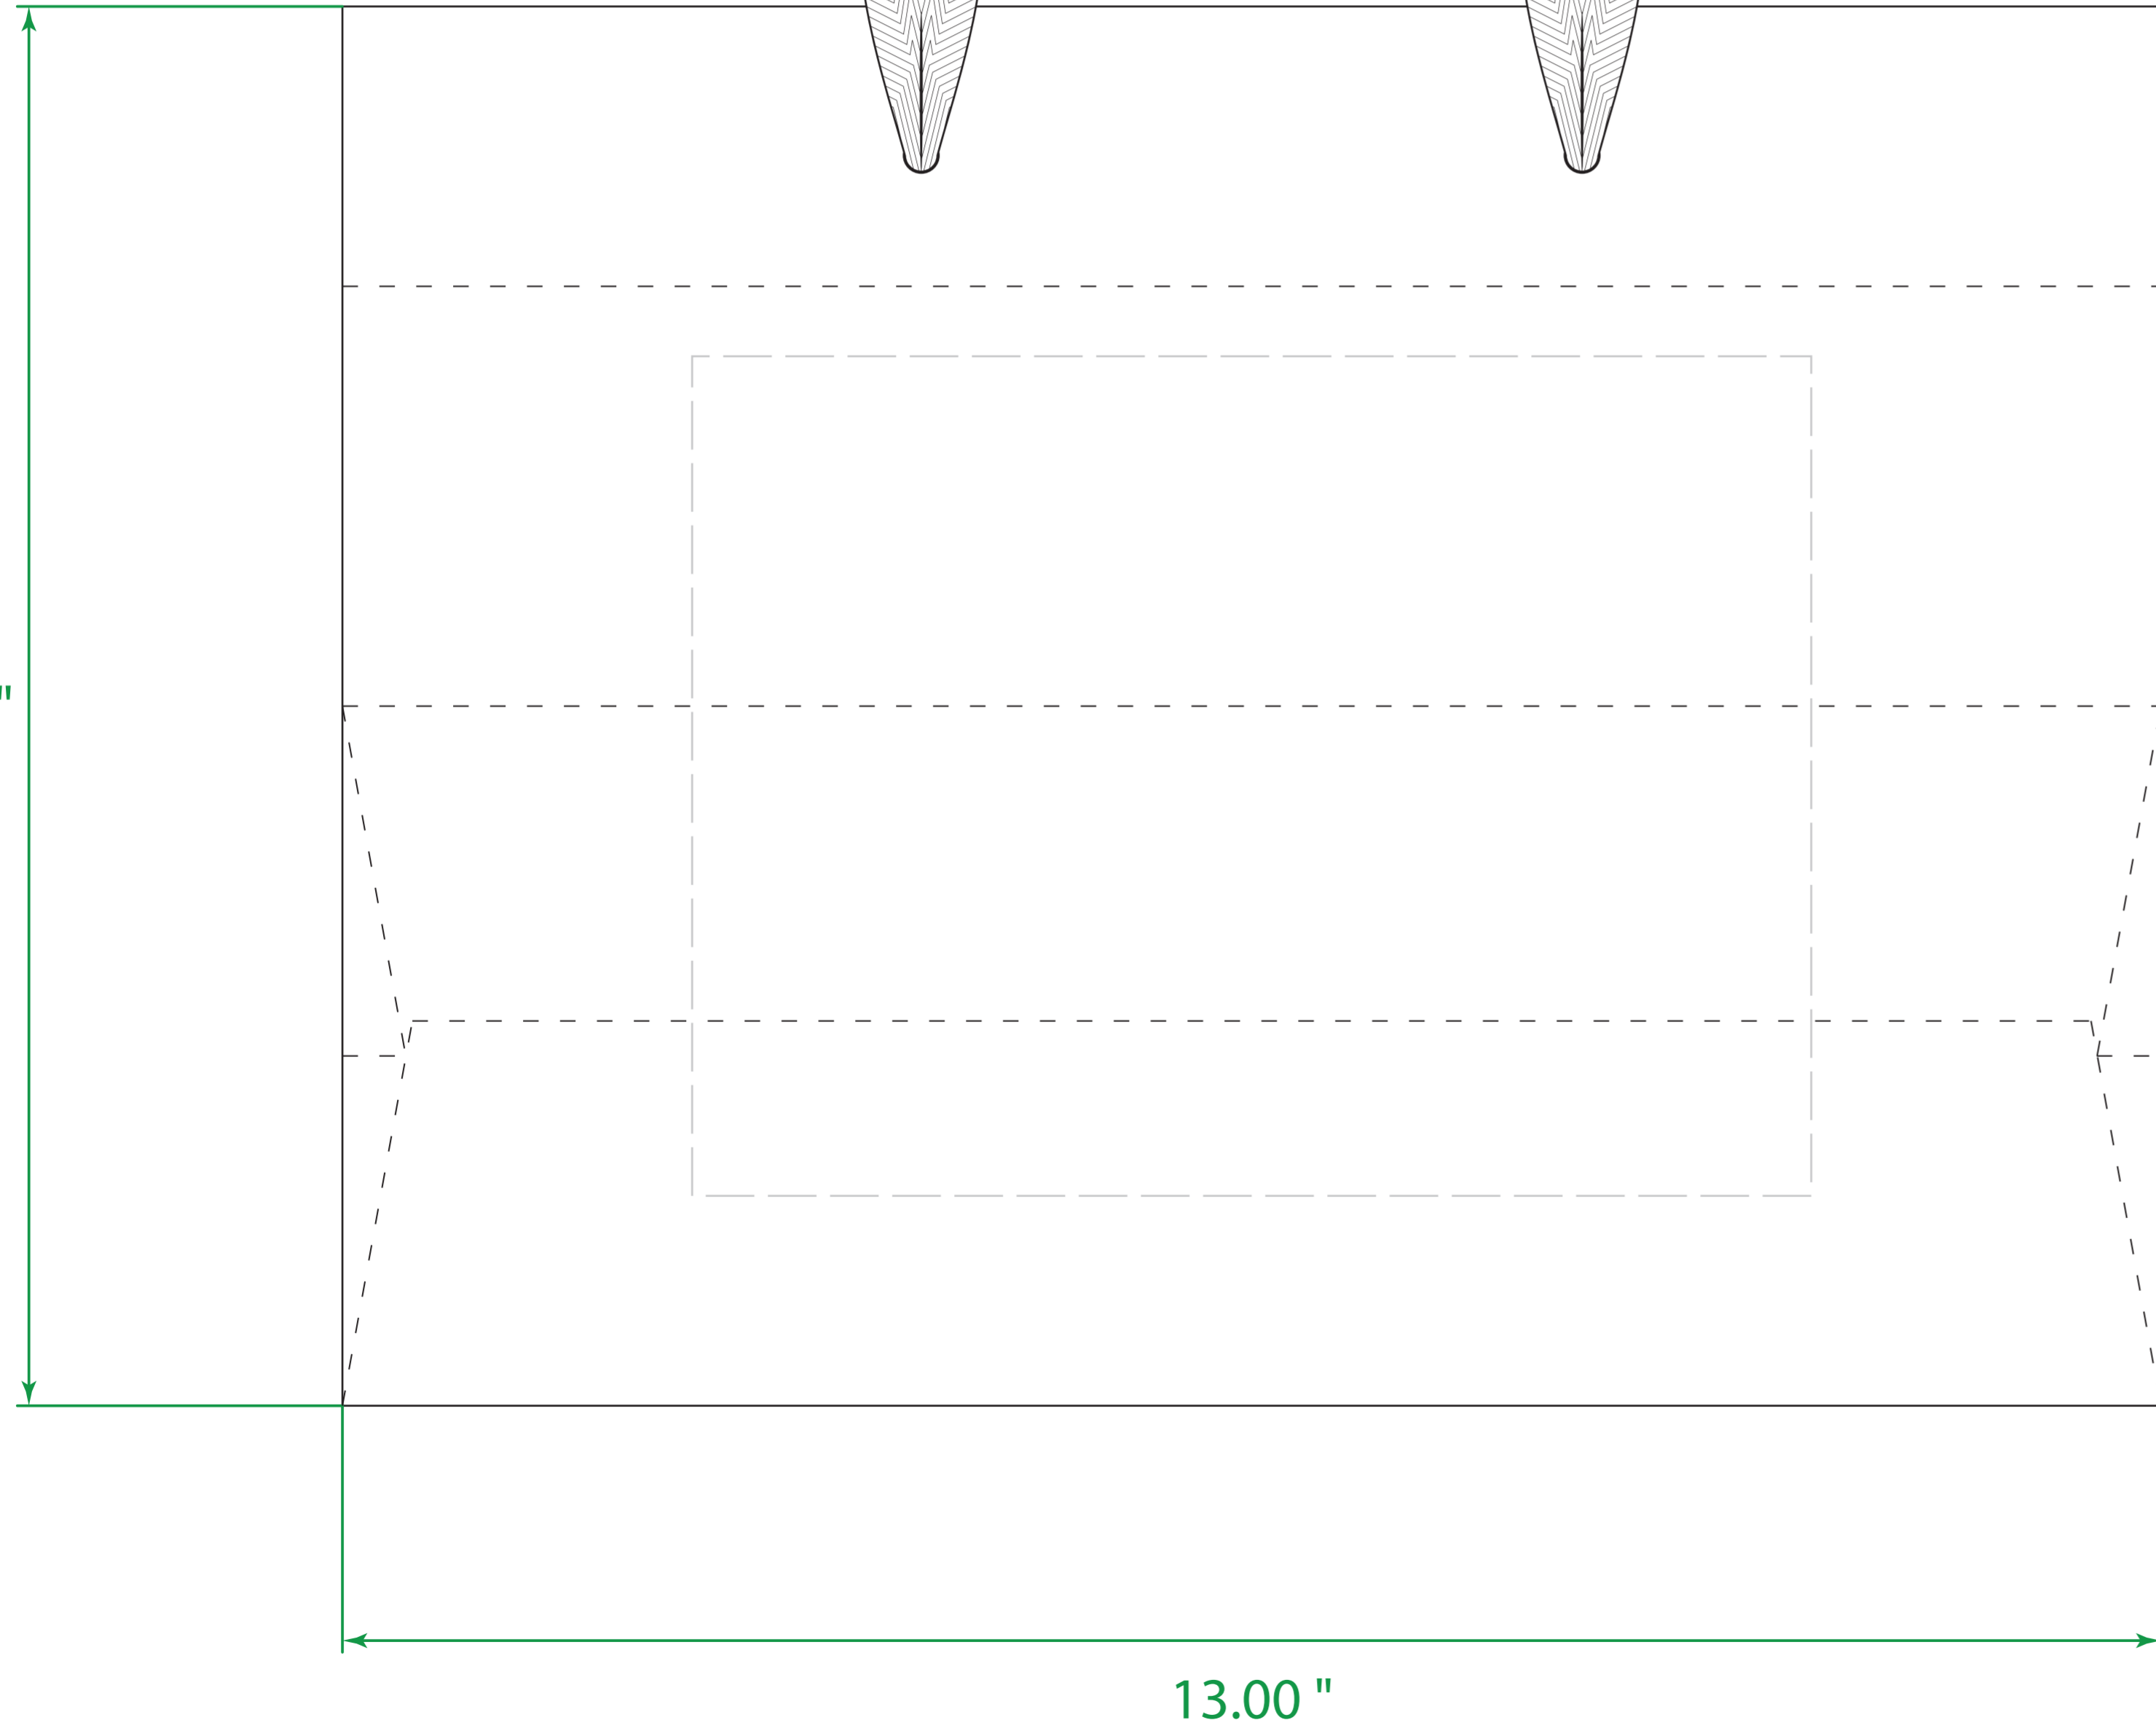

Non-Laminated Tinted
Kraft Eurotote
Item#: 1CTE1310***
*** Insert color code
Size: 13(w) x 5(g) x 10(h)
Imprint Area: 8x6

PO#:
Imprint Size:
Imprint Color:
Product Color:

The colors on this page are RGB simulations of Pantone Colors. Actual colors may vary.