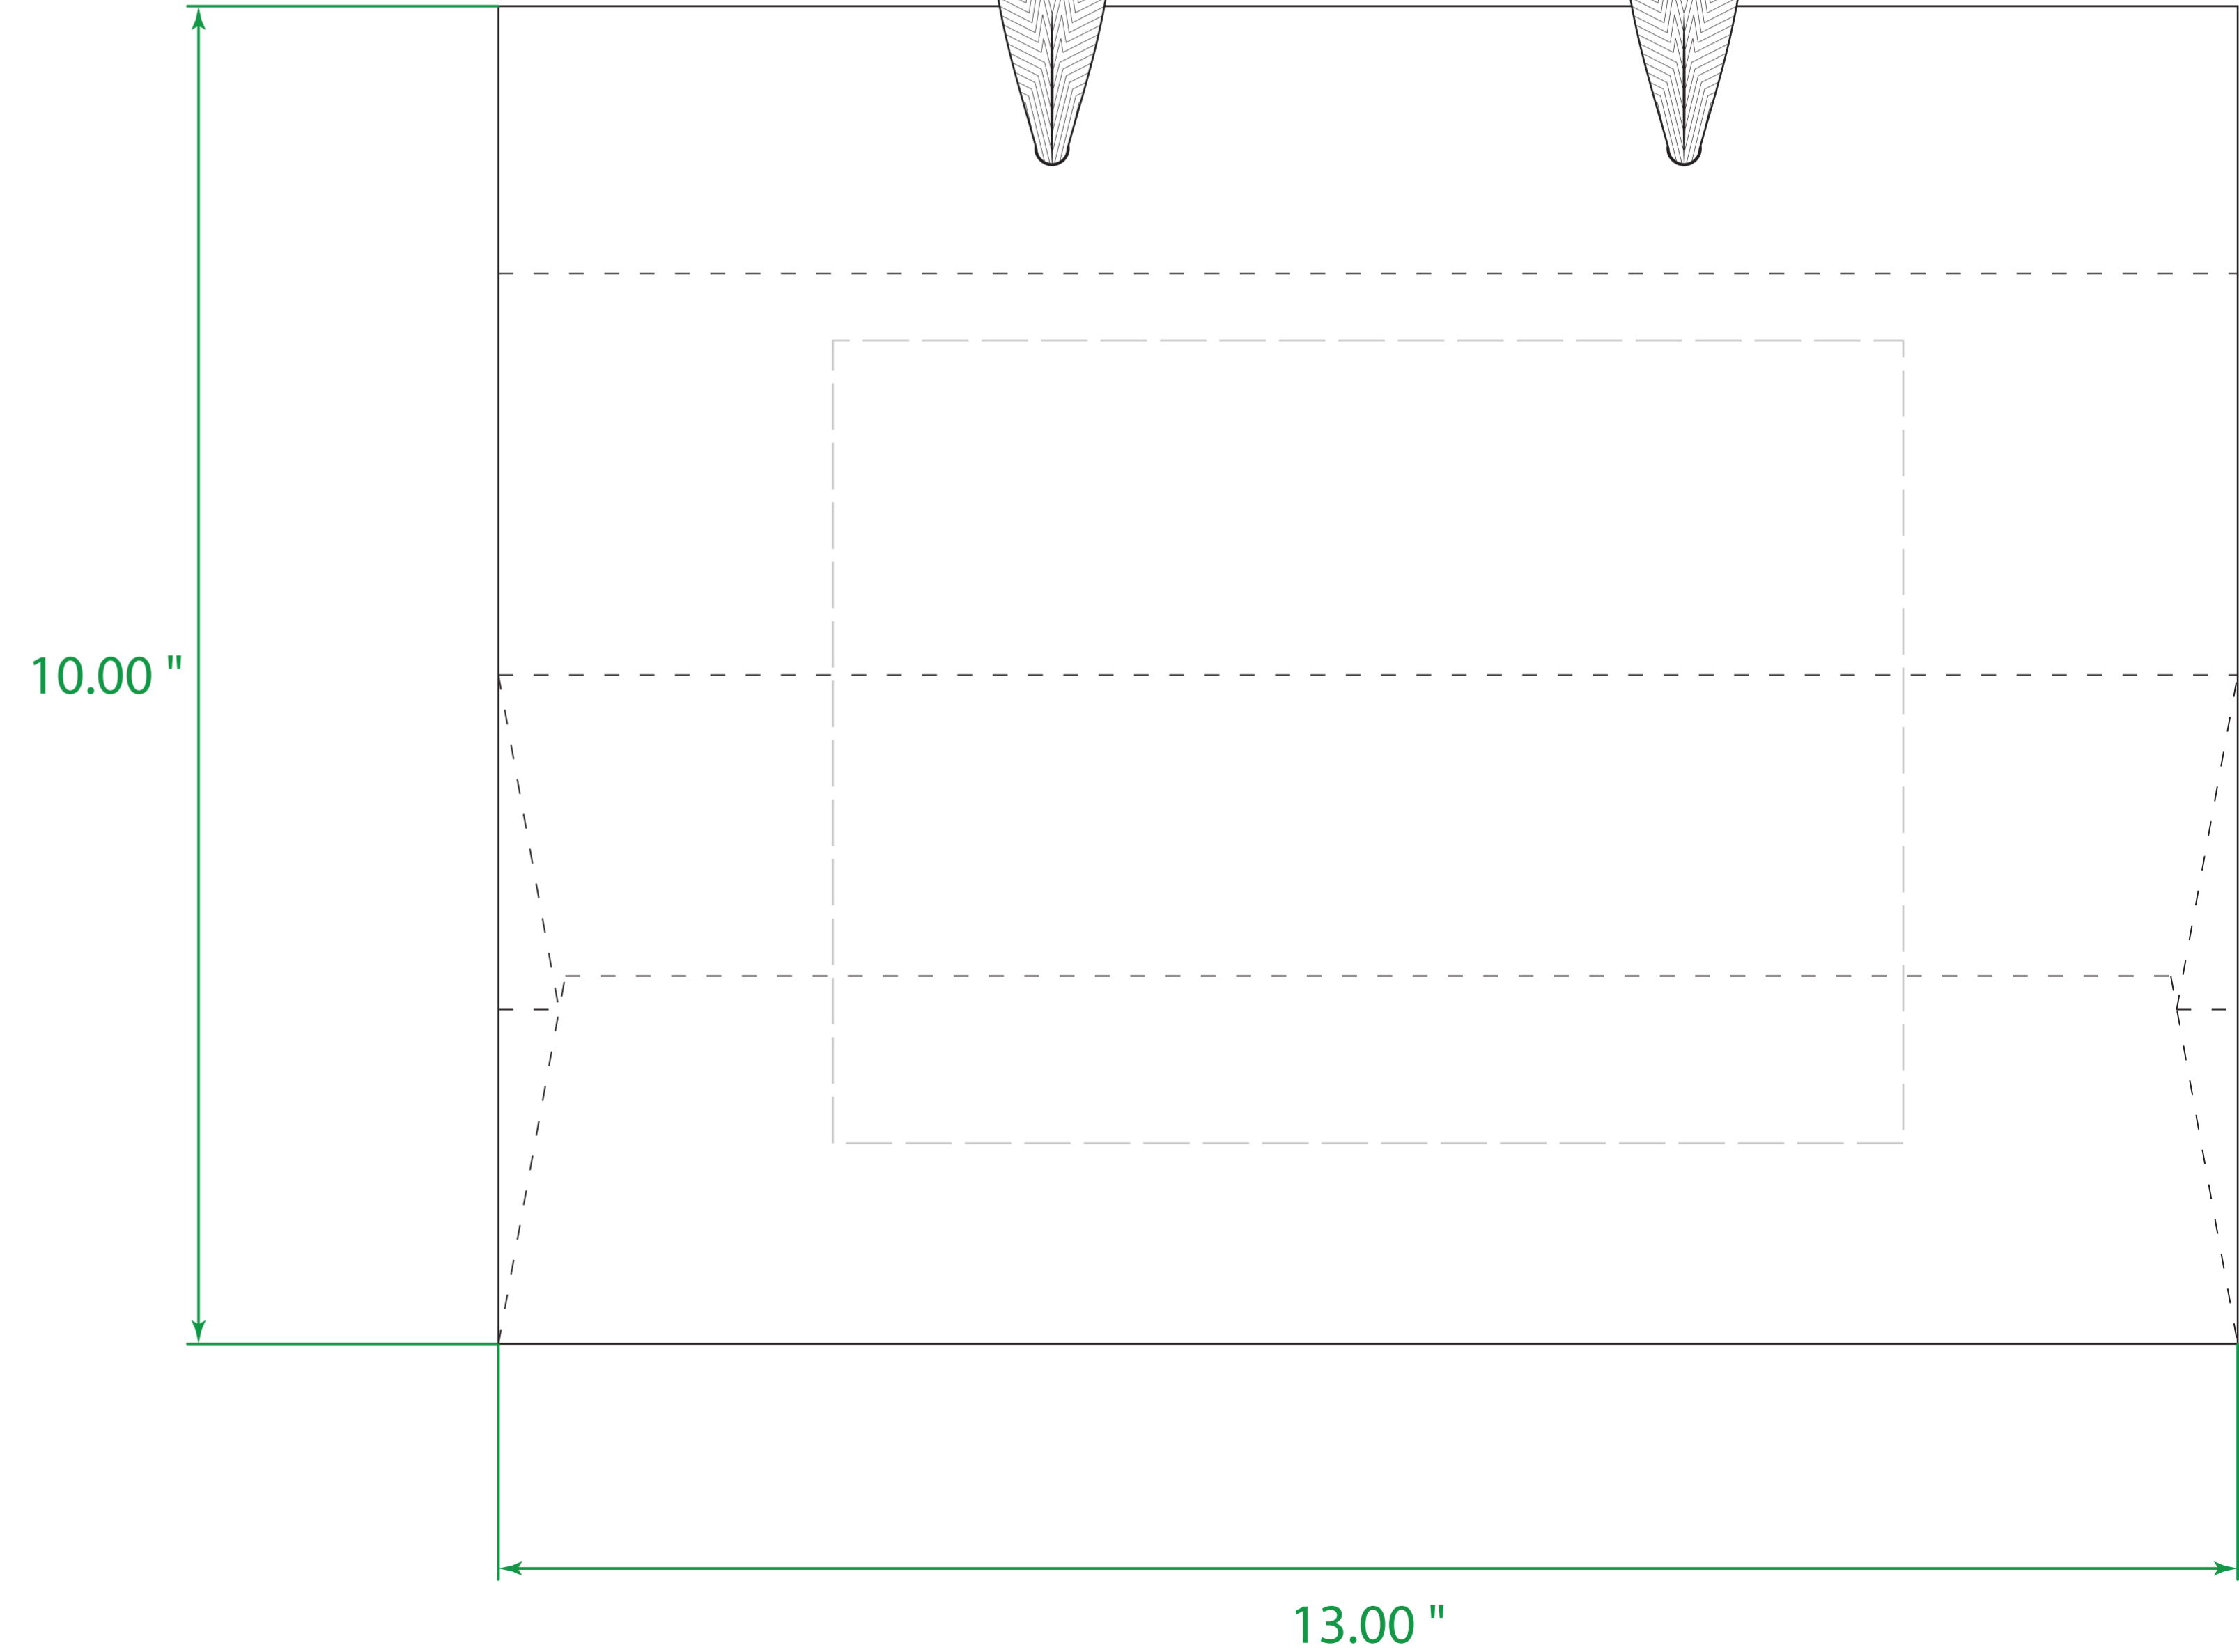

Non-Laminated Tinted
Kraft Eurotote
Item#: 1CTE1310***
*** Insert color code
Size: 13(w) x 5(g) x 10(h)
Imprint Area: 8x6

PO#:
Imprint Size:
Imprint Color:
Product Color:

The colors on this page are RGB simulations of Pantone Colors. Actual colors may vary.