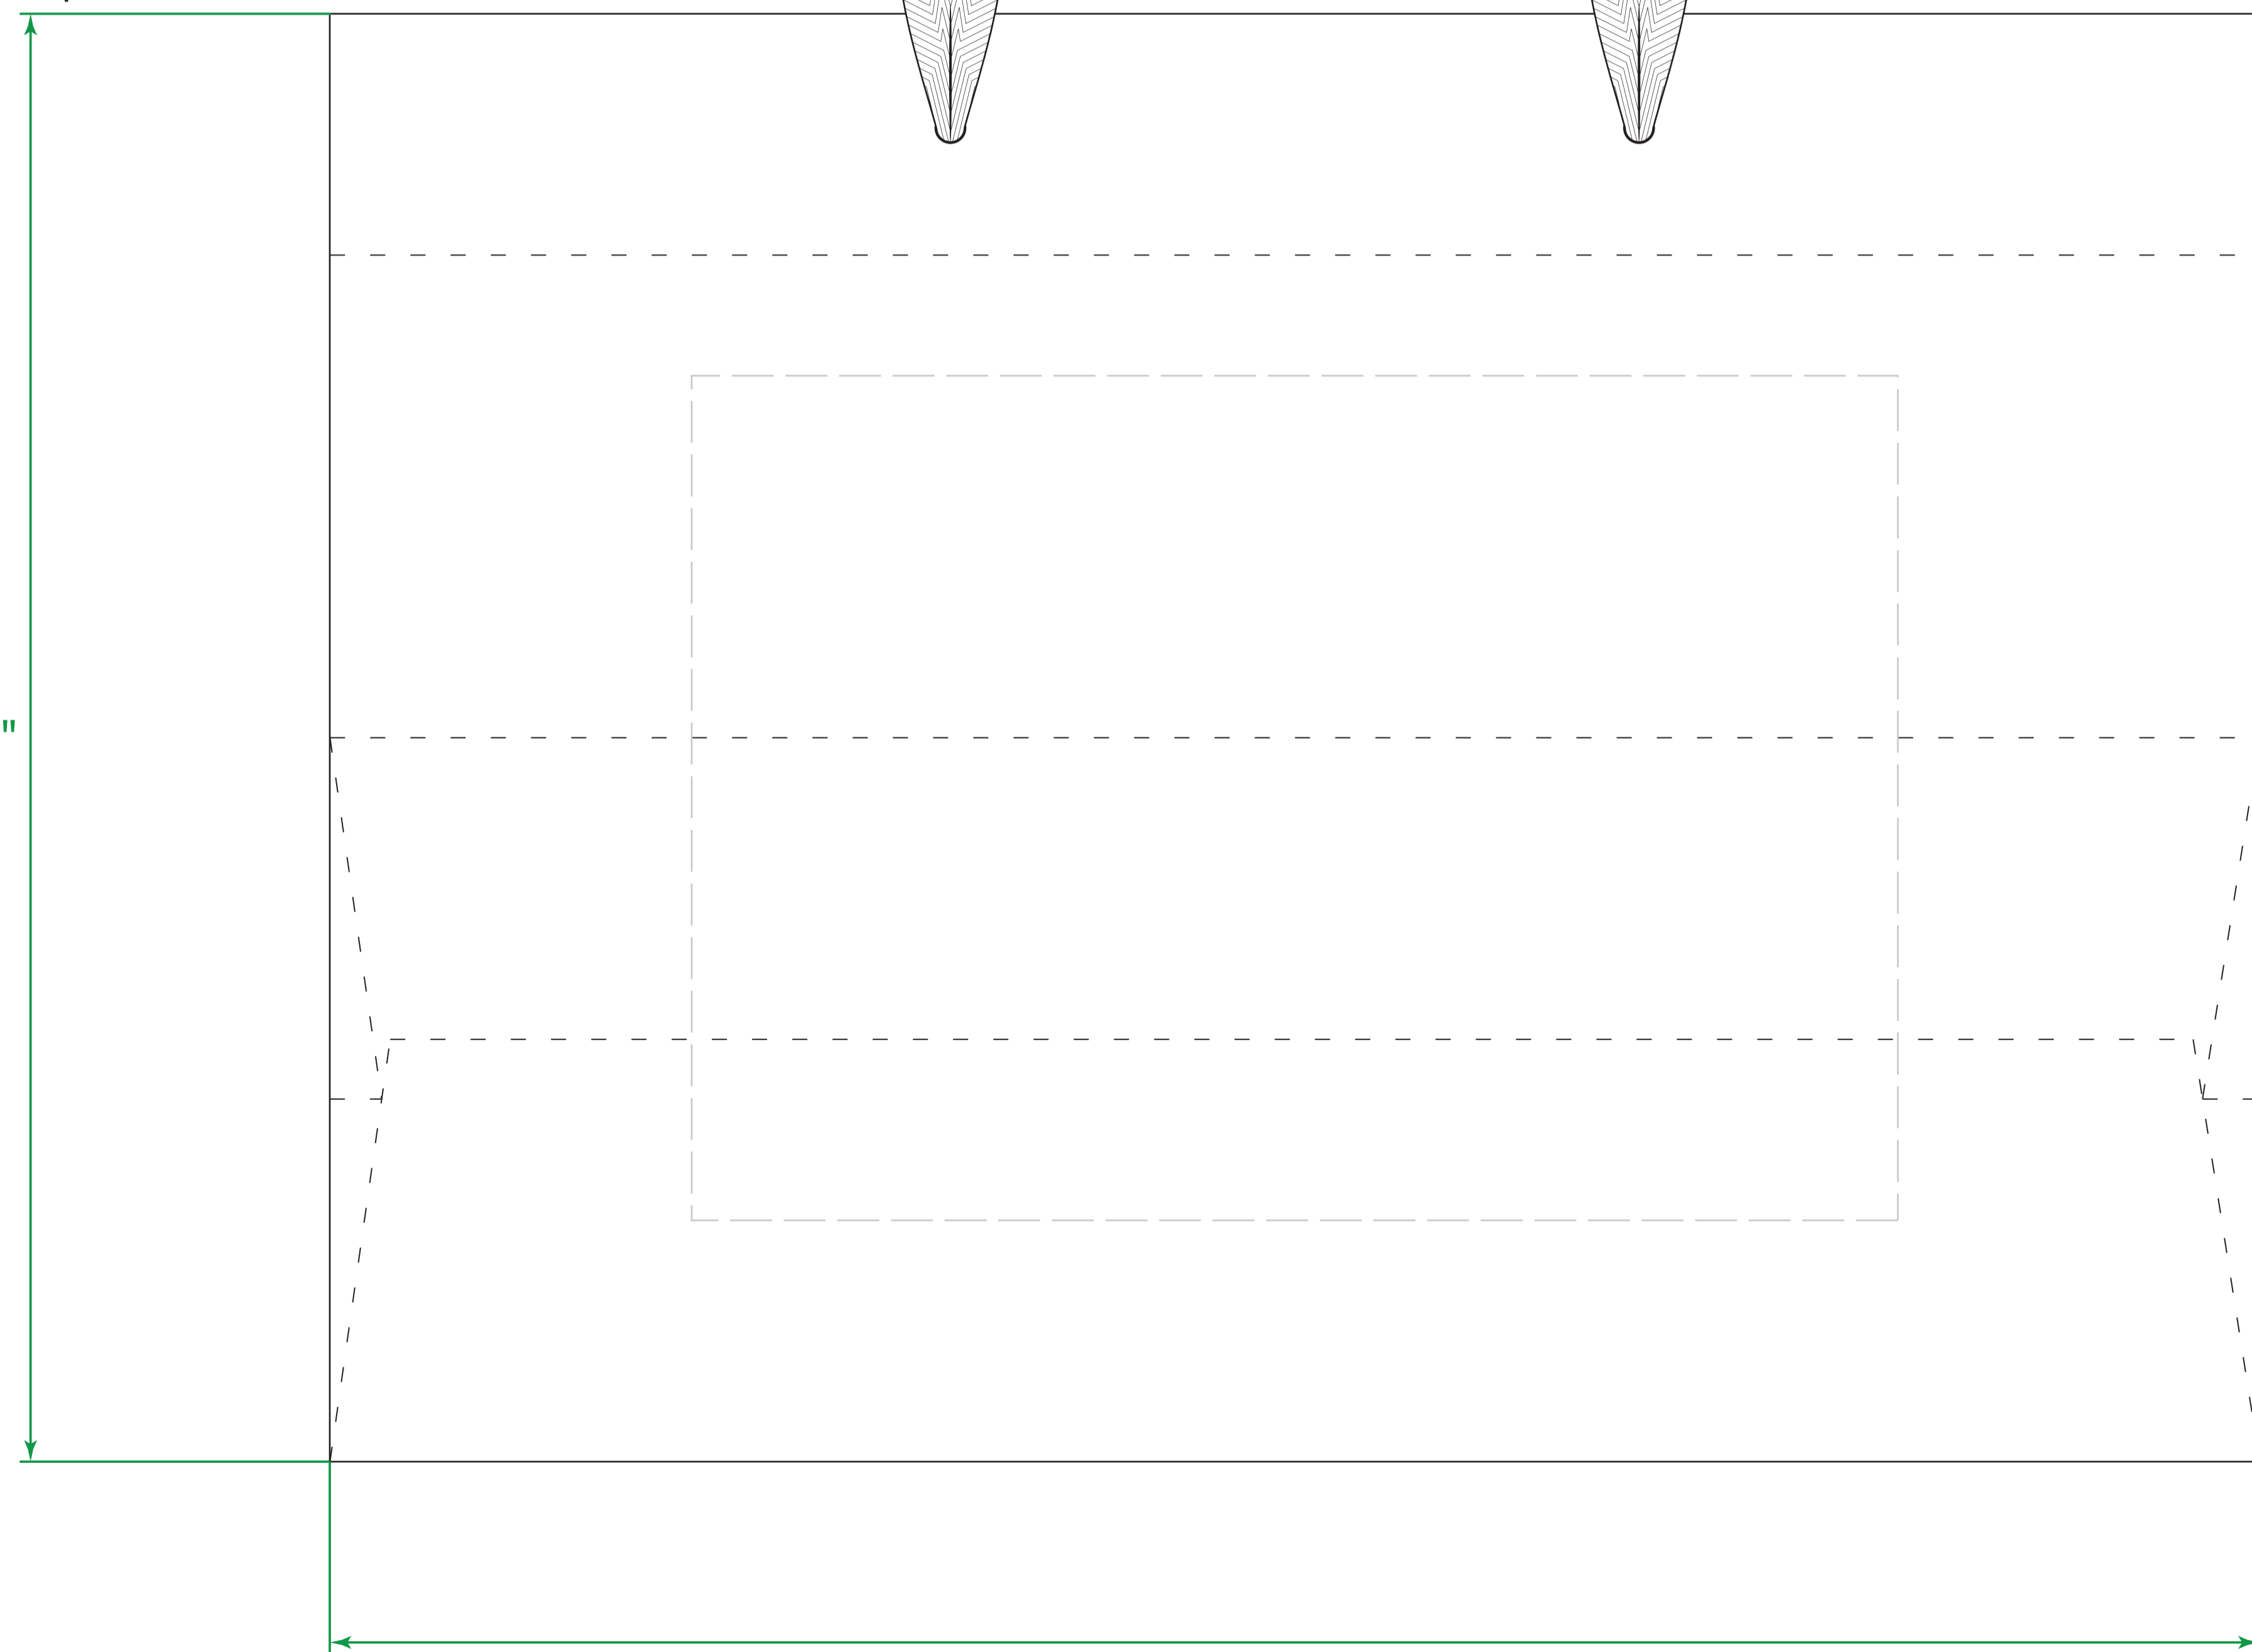

Available Product Colors:

Non-Laminated Tinted
Kraft Eurotote
Item#: 1CTE1612***
*** Insert color code
Size: 16(w) x 6(g) x 12(h)
Imprint Area: 10x7

Location 1

16.00 "

12.00 "

Location 2

16.00 "

12.00 "

PO#:
Imprint Size:
Imprint Color:
Product Color:

The colors on this page are RGB simulations of Pantone Colors. Actual colors may vary.