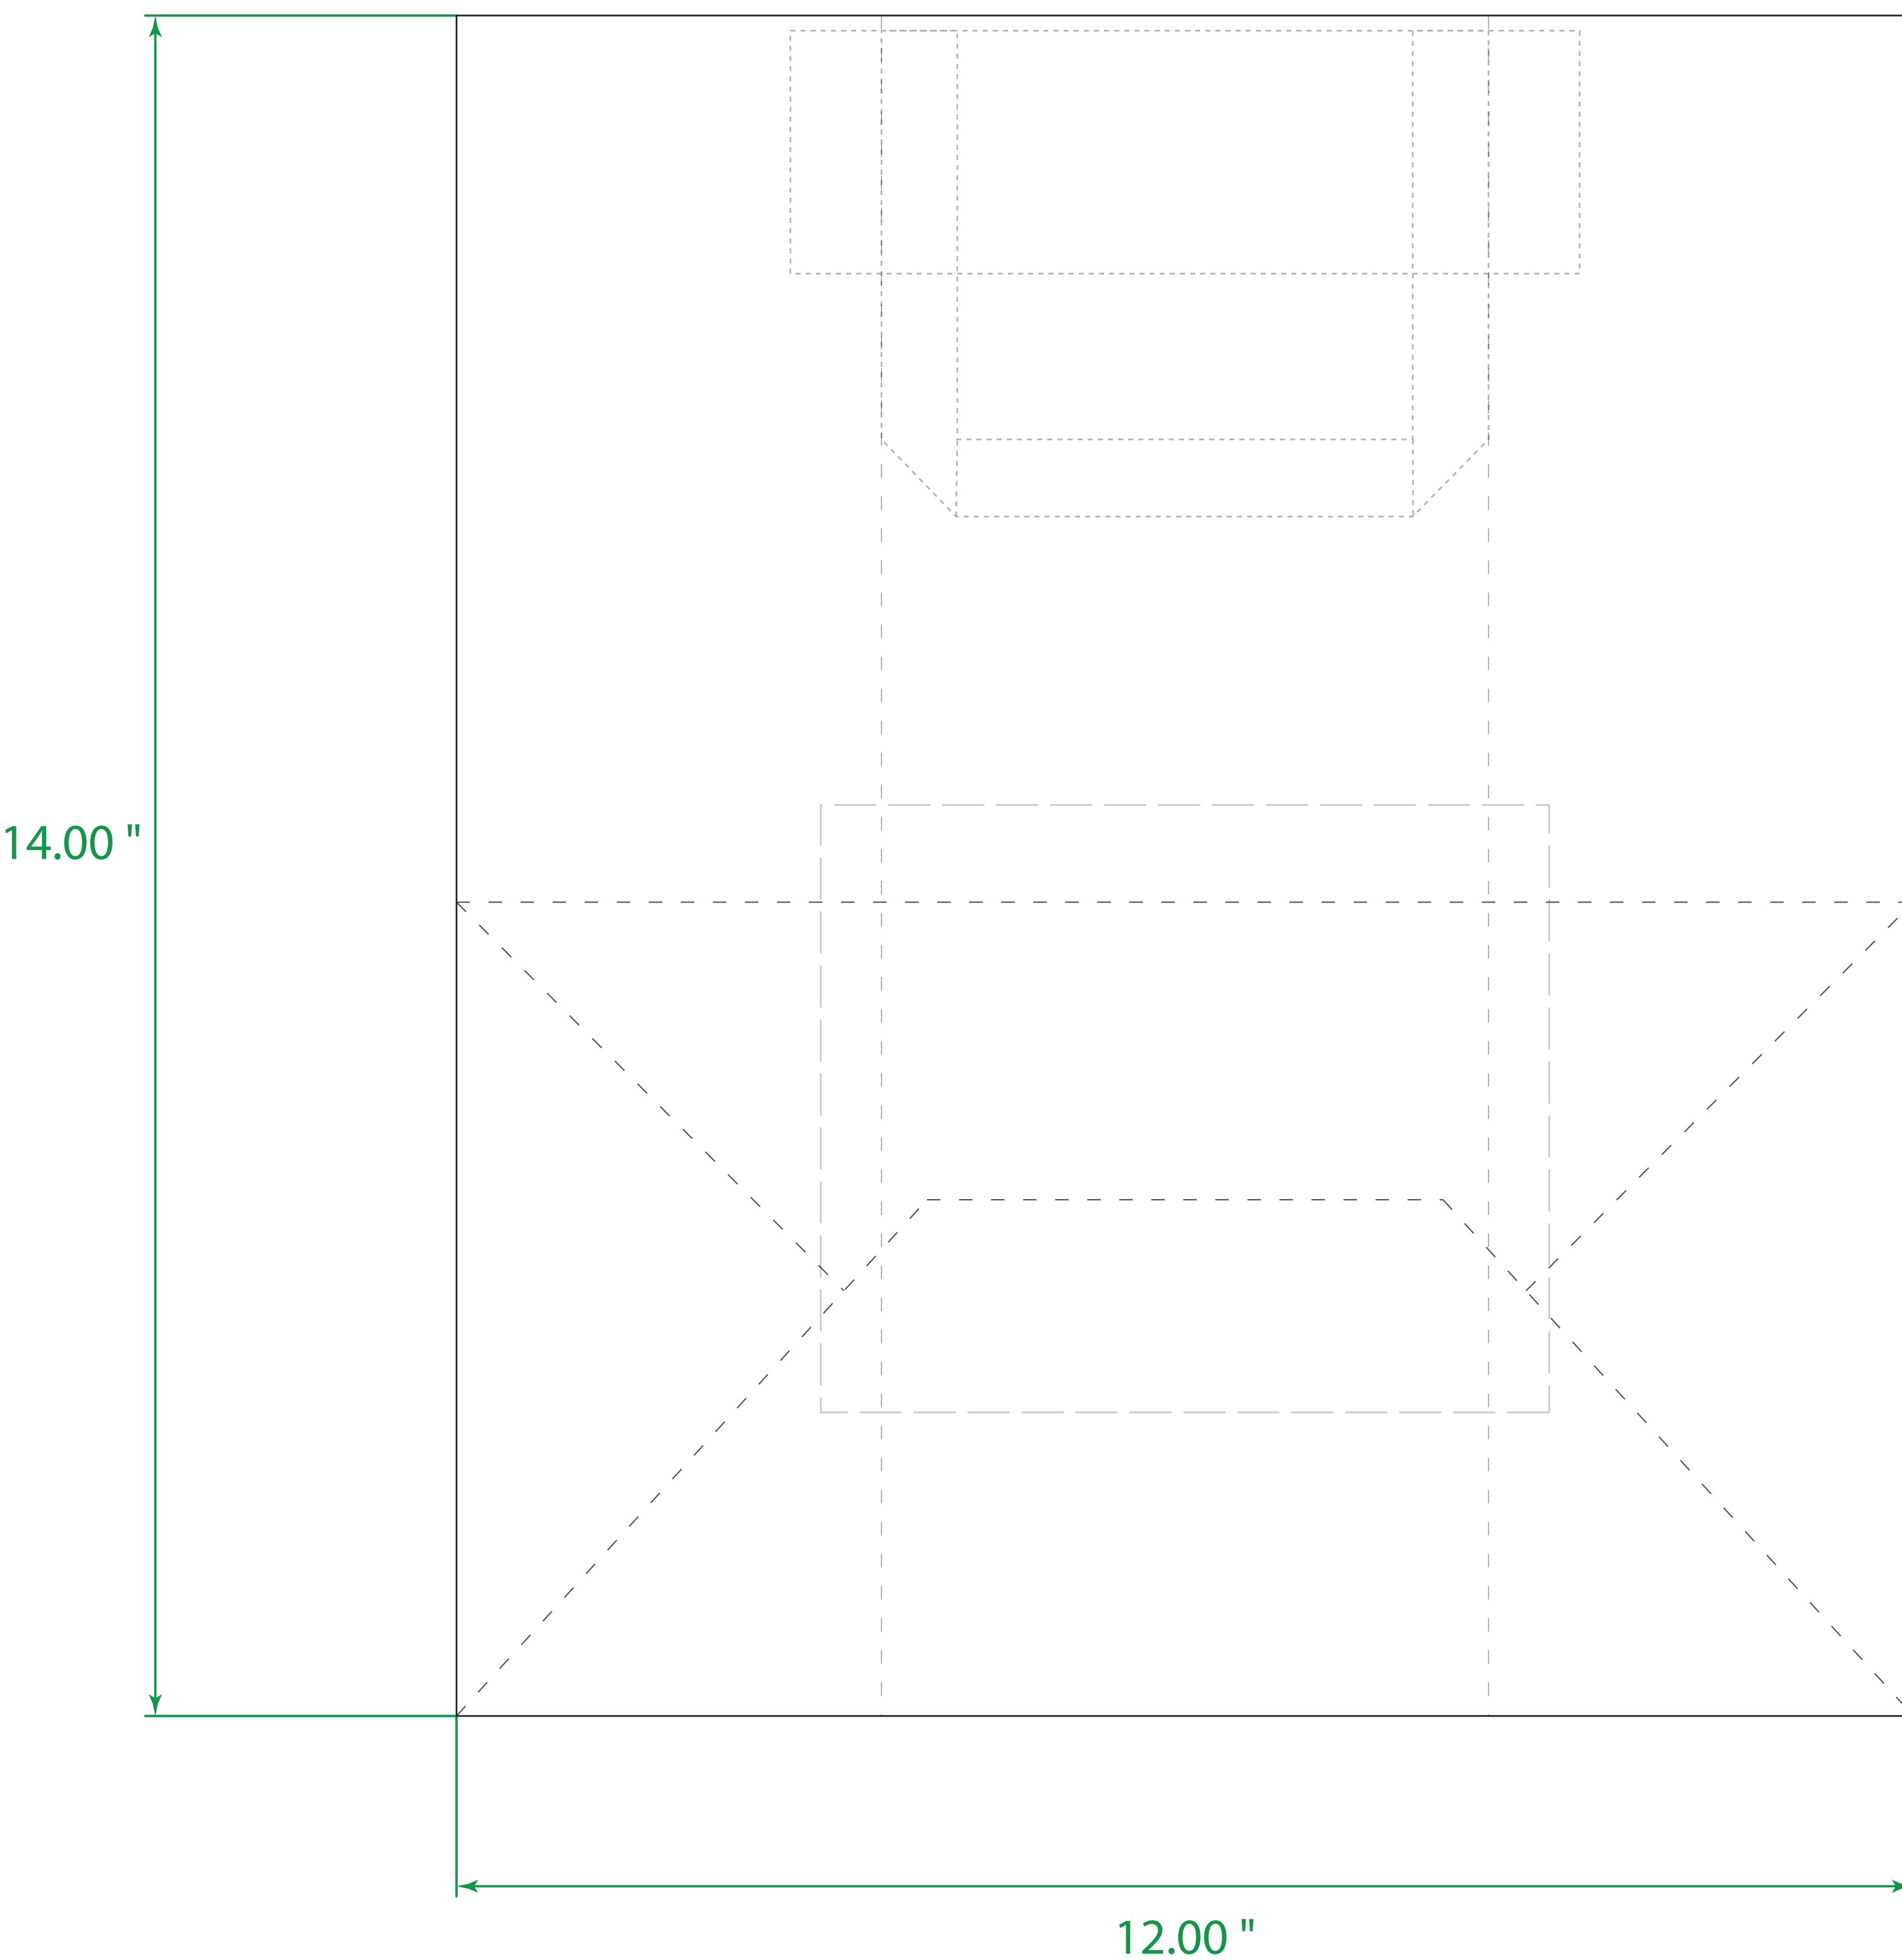

Available Product Colors:

Natural Kraft  
(NAT)

Flat Handle Paper Bag

Item#: 1FHD1214\*\*\*

\*\*\* Insert color code

Size: 12(w) x 6.7(g) x 14(h)

Imprint Area: 6x5

PO#:

Imprint Size:

Imprint Color:

Product Color:

Location 1

Location 2

seam

*The colors on this page are RGB simulations of Pantone Colors. Actual colors may vary.*