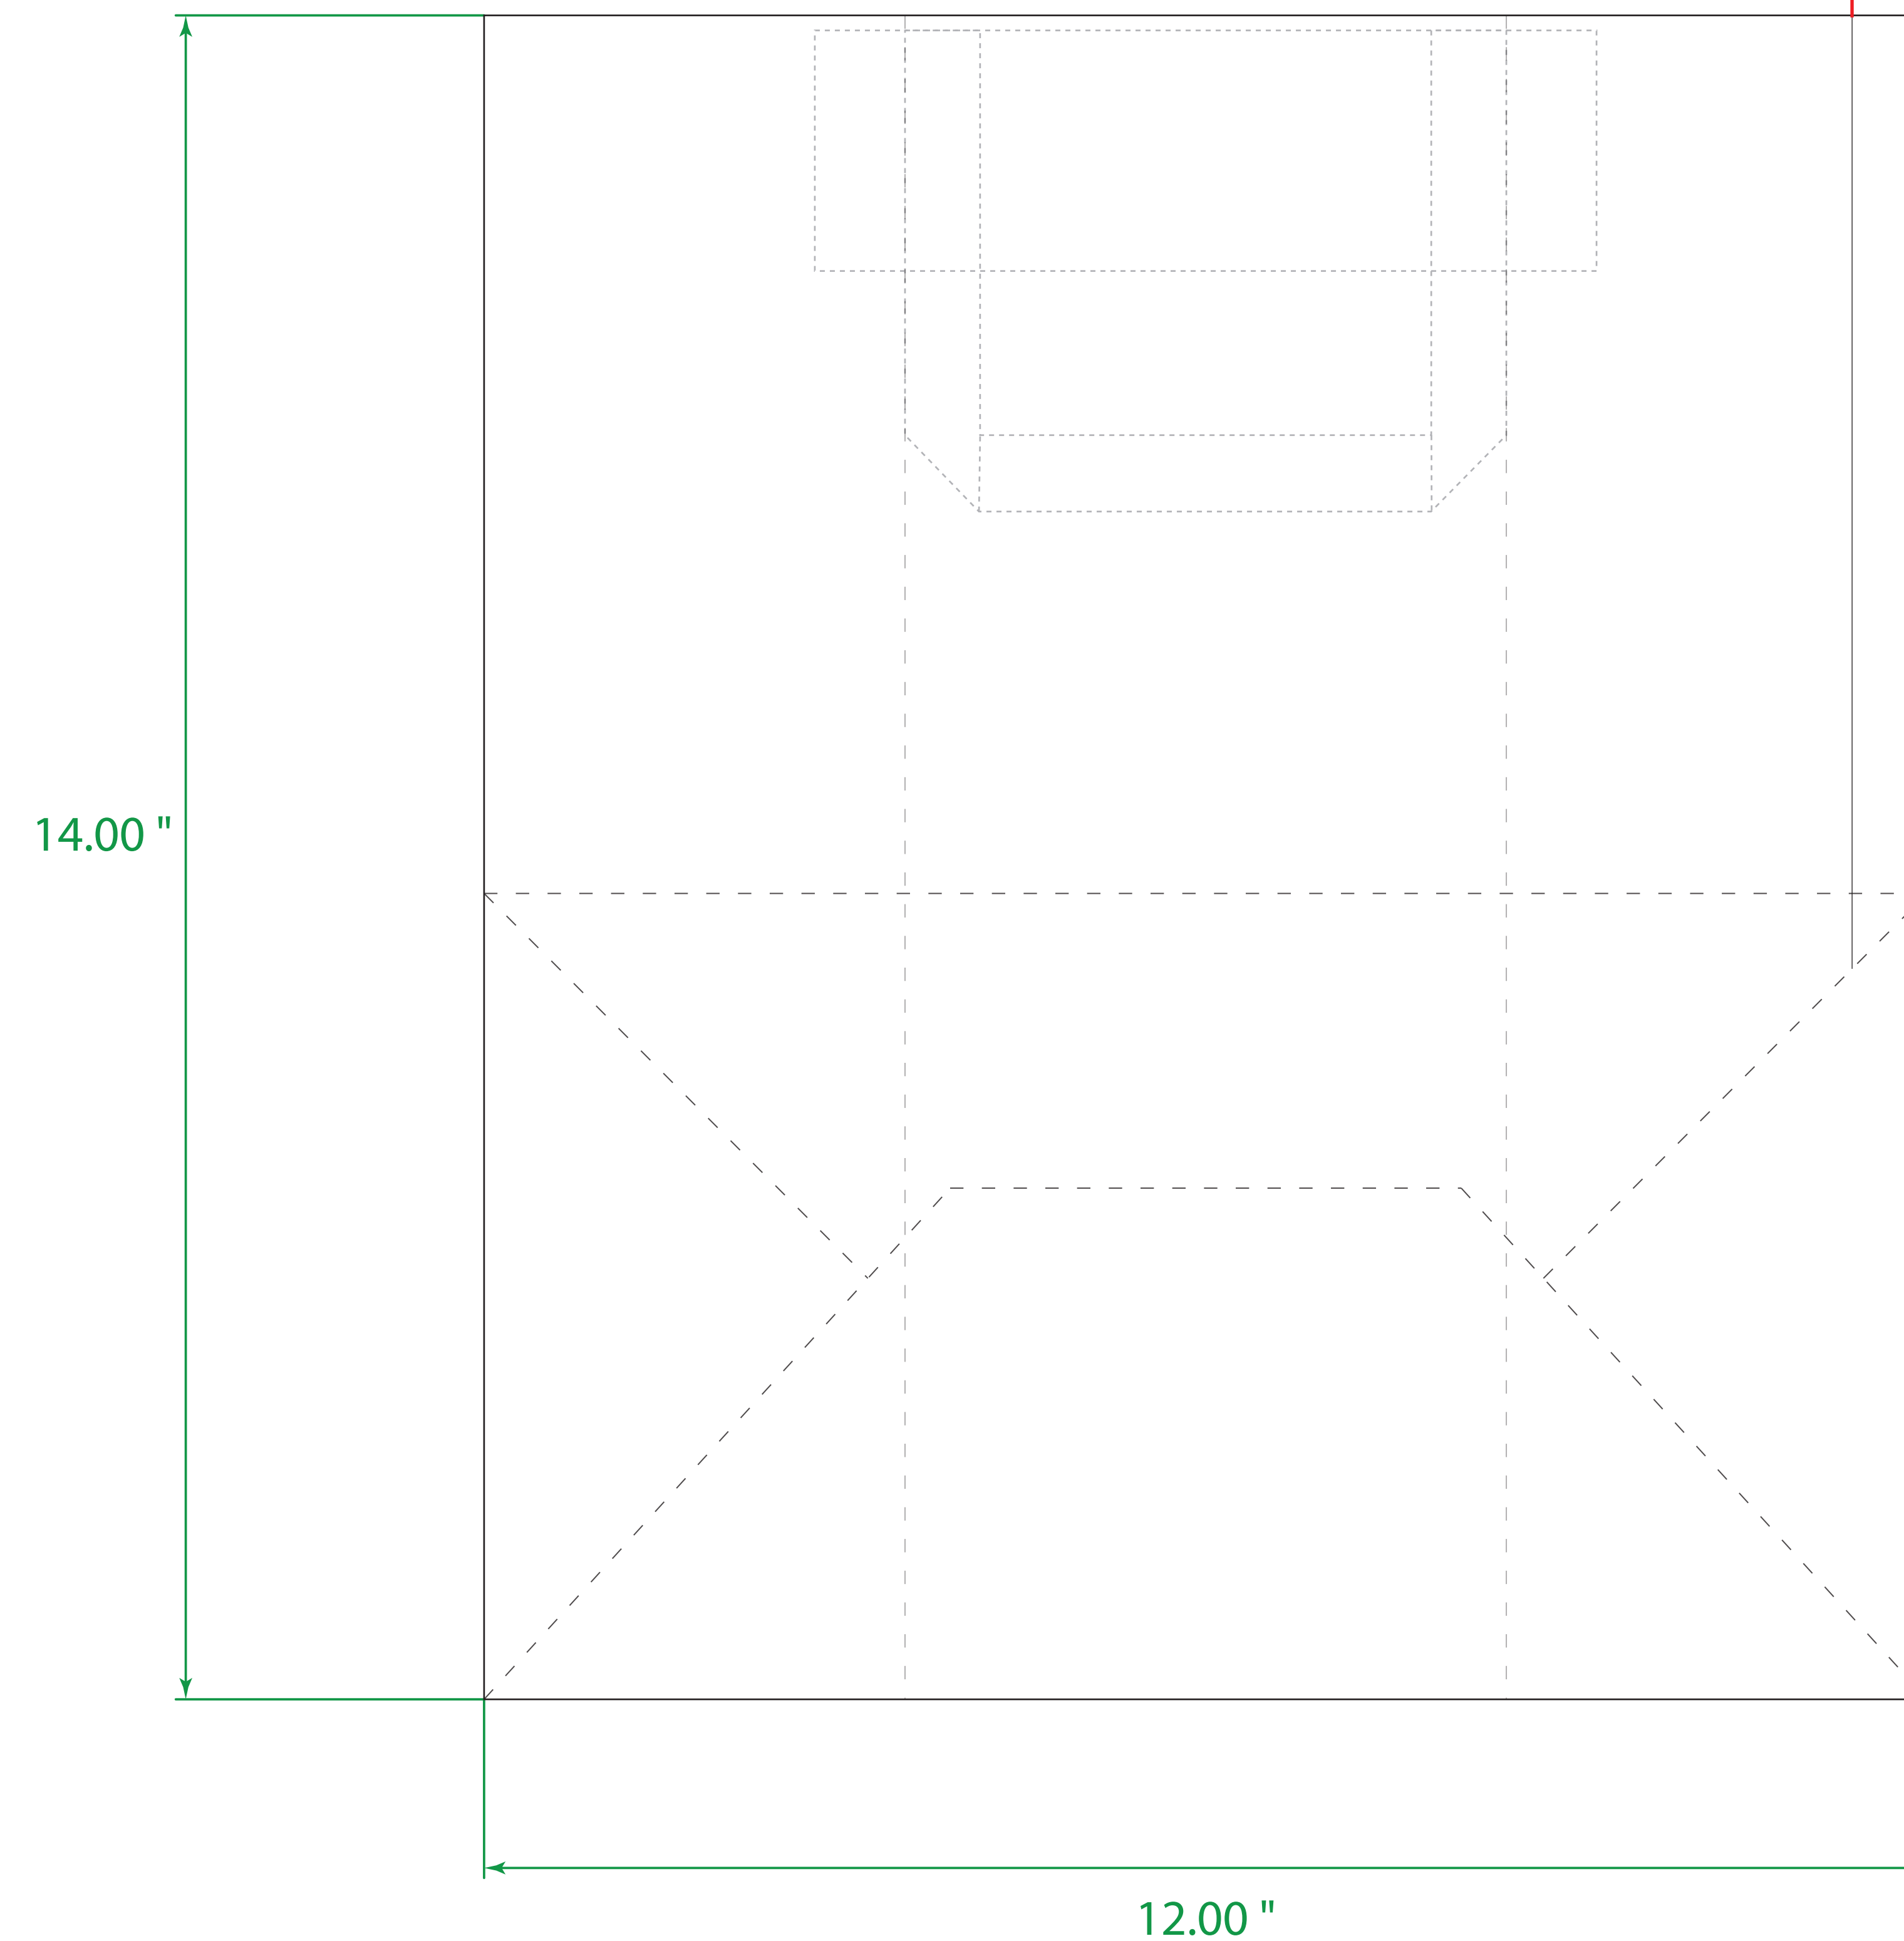

Available Product Colors:

Natural Kraft  
(NAT)

Flat Handle Paper Bag

Item#: 1FHD1214\*\*\*

\*\*\* Insert color code

Size: 12(w) x 6.7(g) x 14(h)

Imprint Area: 6x5

PO#:

Imprint Size:

Imprint Color:

Product Color:

Location 1

Location 2

seam

*The colors on this page are RGB simulations of Pantone Colors. Actual colors may vary.*