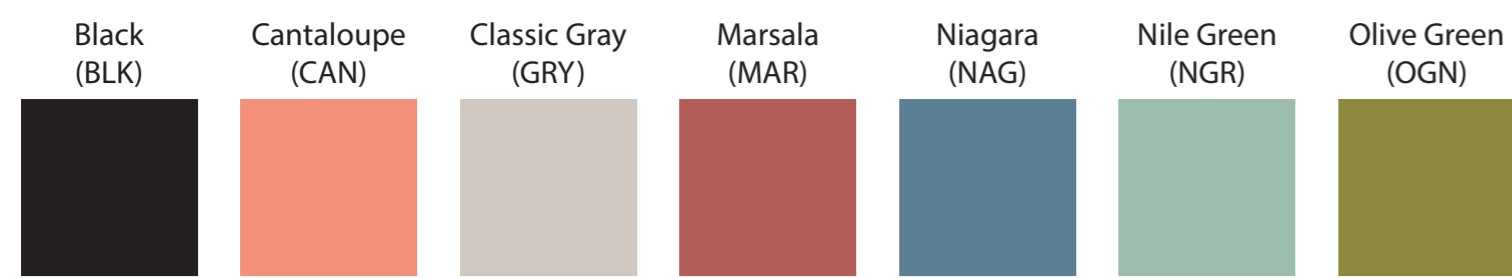

Available Product Colors:

Gaia Eurotote
Item#: 1GAE0810***
*** Insert color code
Size: 8(w) x 4(g) x 10(h)
Imprint Area: 6x5

Location 1

10.00 "

8.00 "

Location 2

10.00 "

8.00 "

PO#:
Imprint Size:
Imprint Color:
Product Color:

The colors on this page are RGB simulations of Pantone Colors. Actual colors may vary.