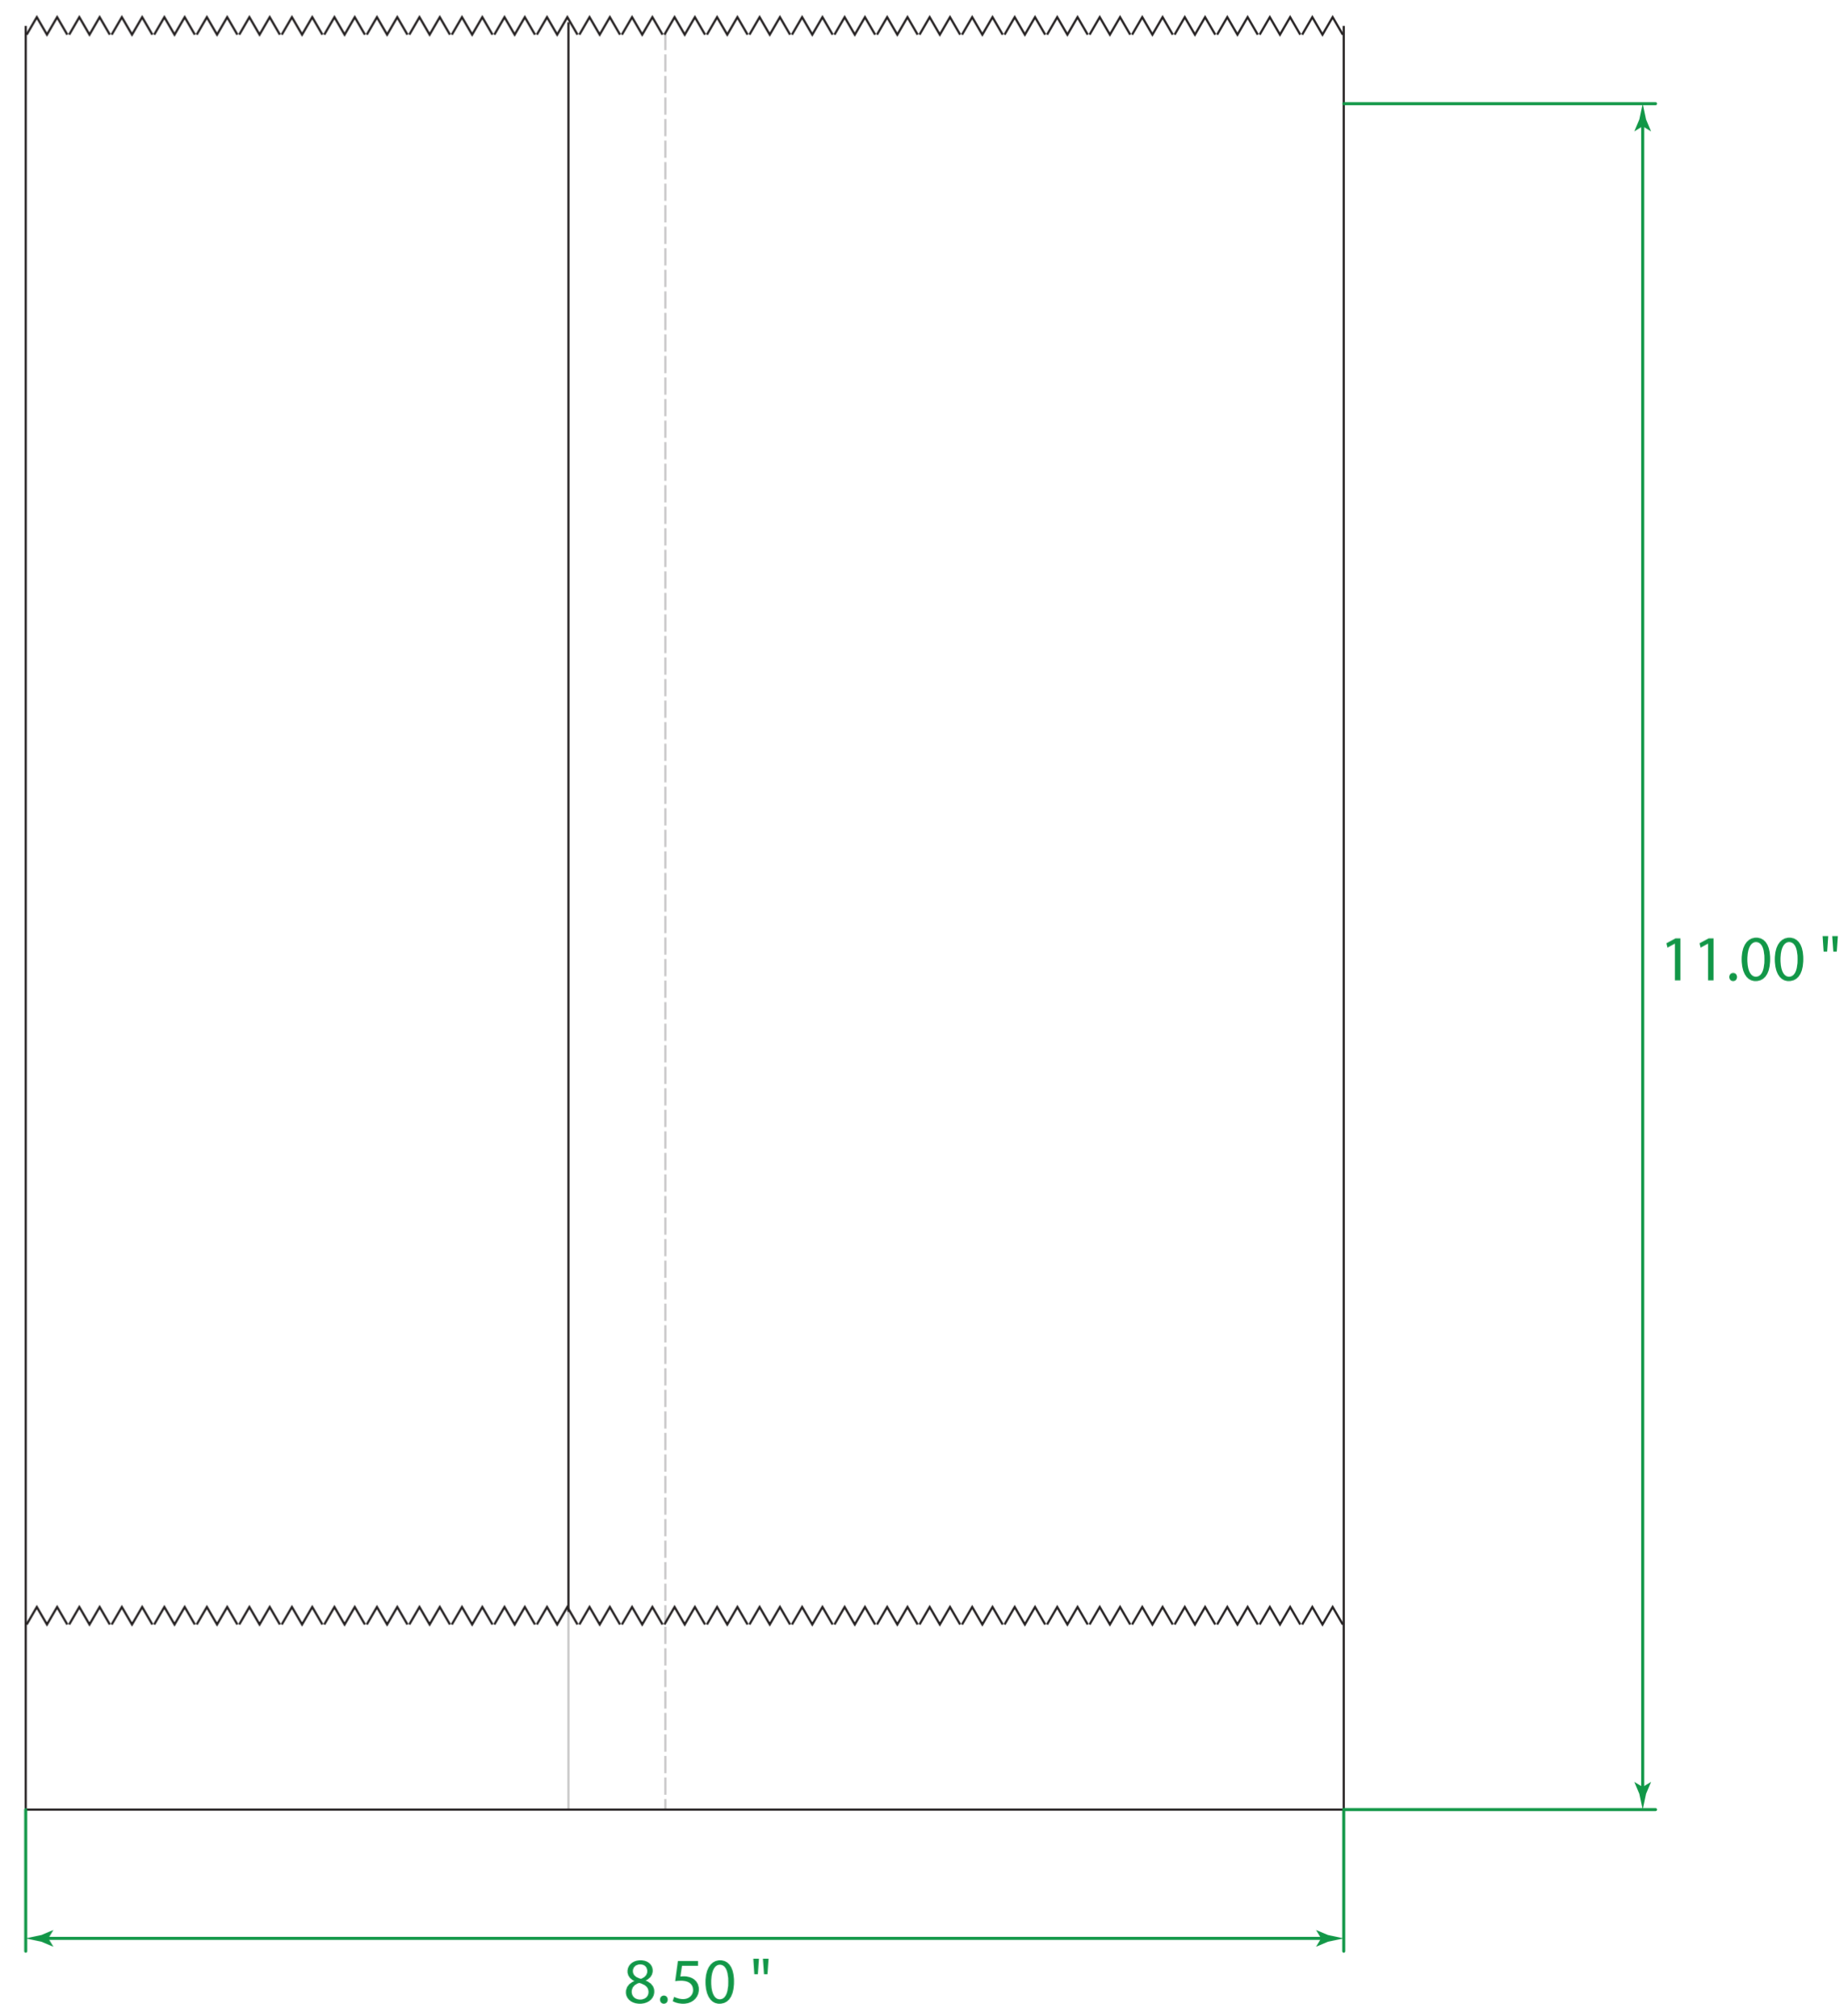

Available Product Colors:

Natural Kraft  
(NAT)

Paper Merchandise Bag

Item#: 1MER0811\*\*\*

\*\*\* Insert color code

Size: 8.50(w) x 11(h)

Imprint Area: 6x5

PO#:

Imprint Size:

Imprint Color:

Product Color:

Location 1

*The colors on this page are RGB simulations of Pantone Colors. Actual colors may vary.*