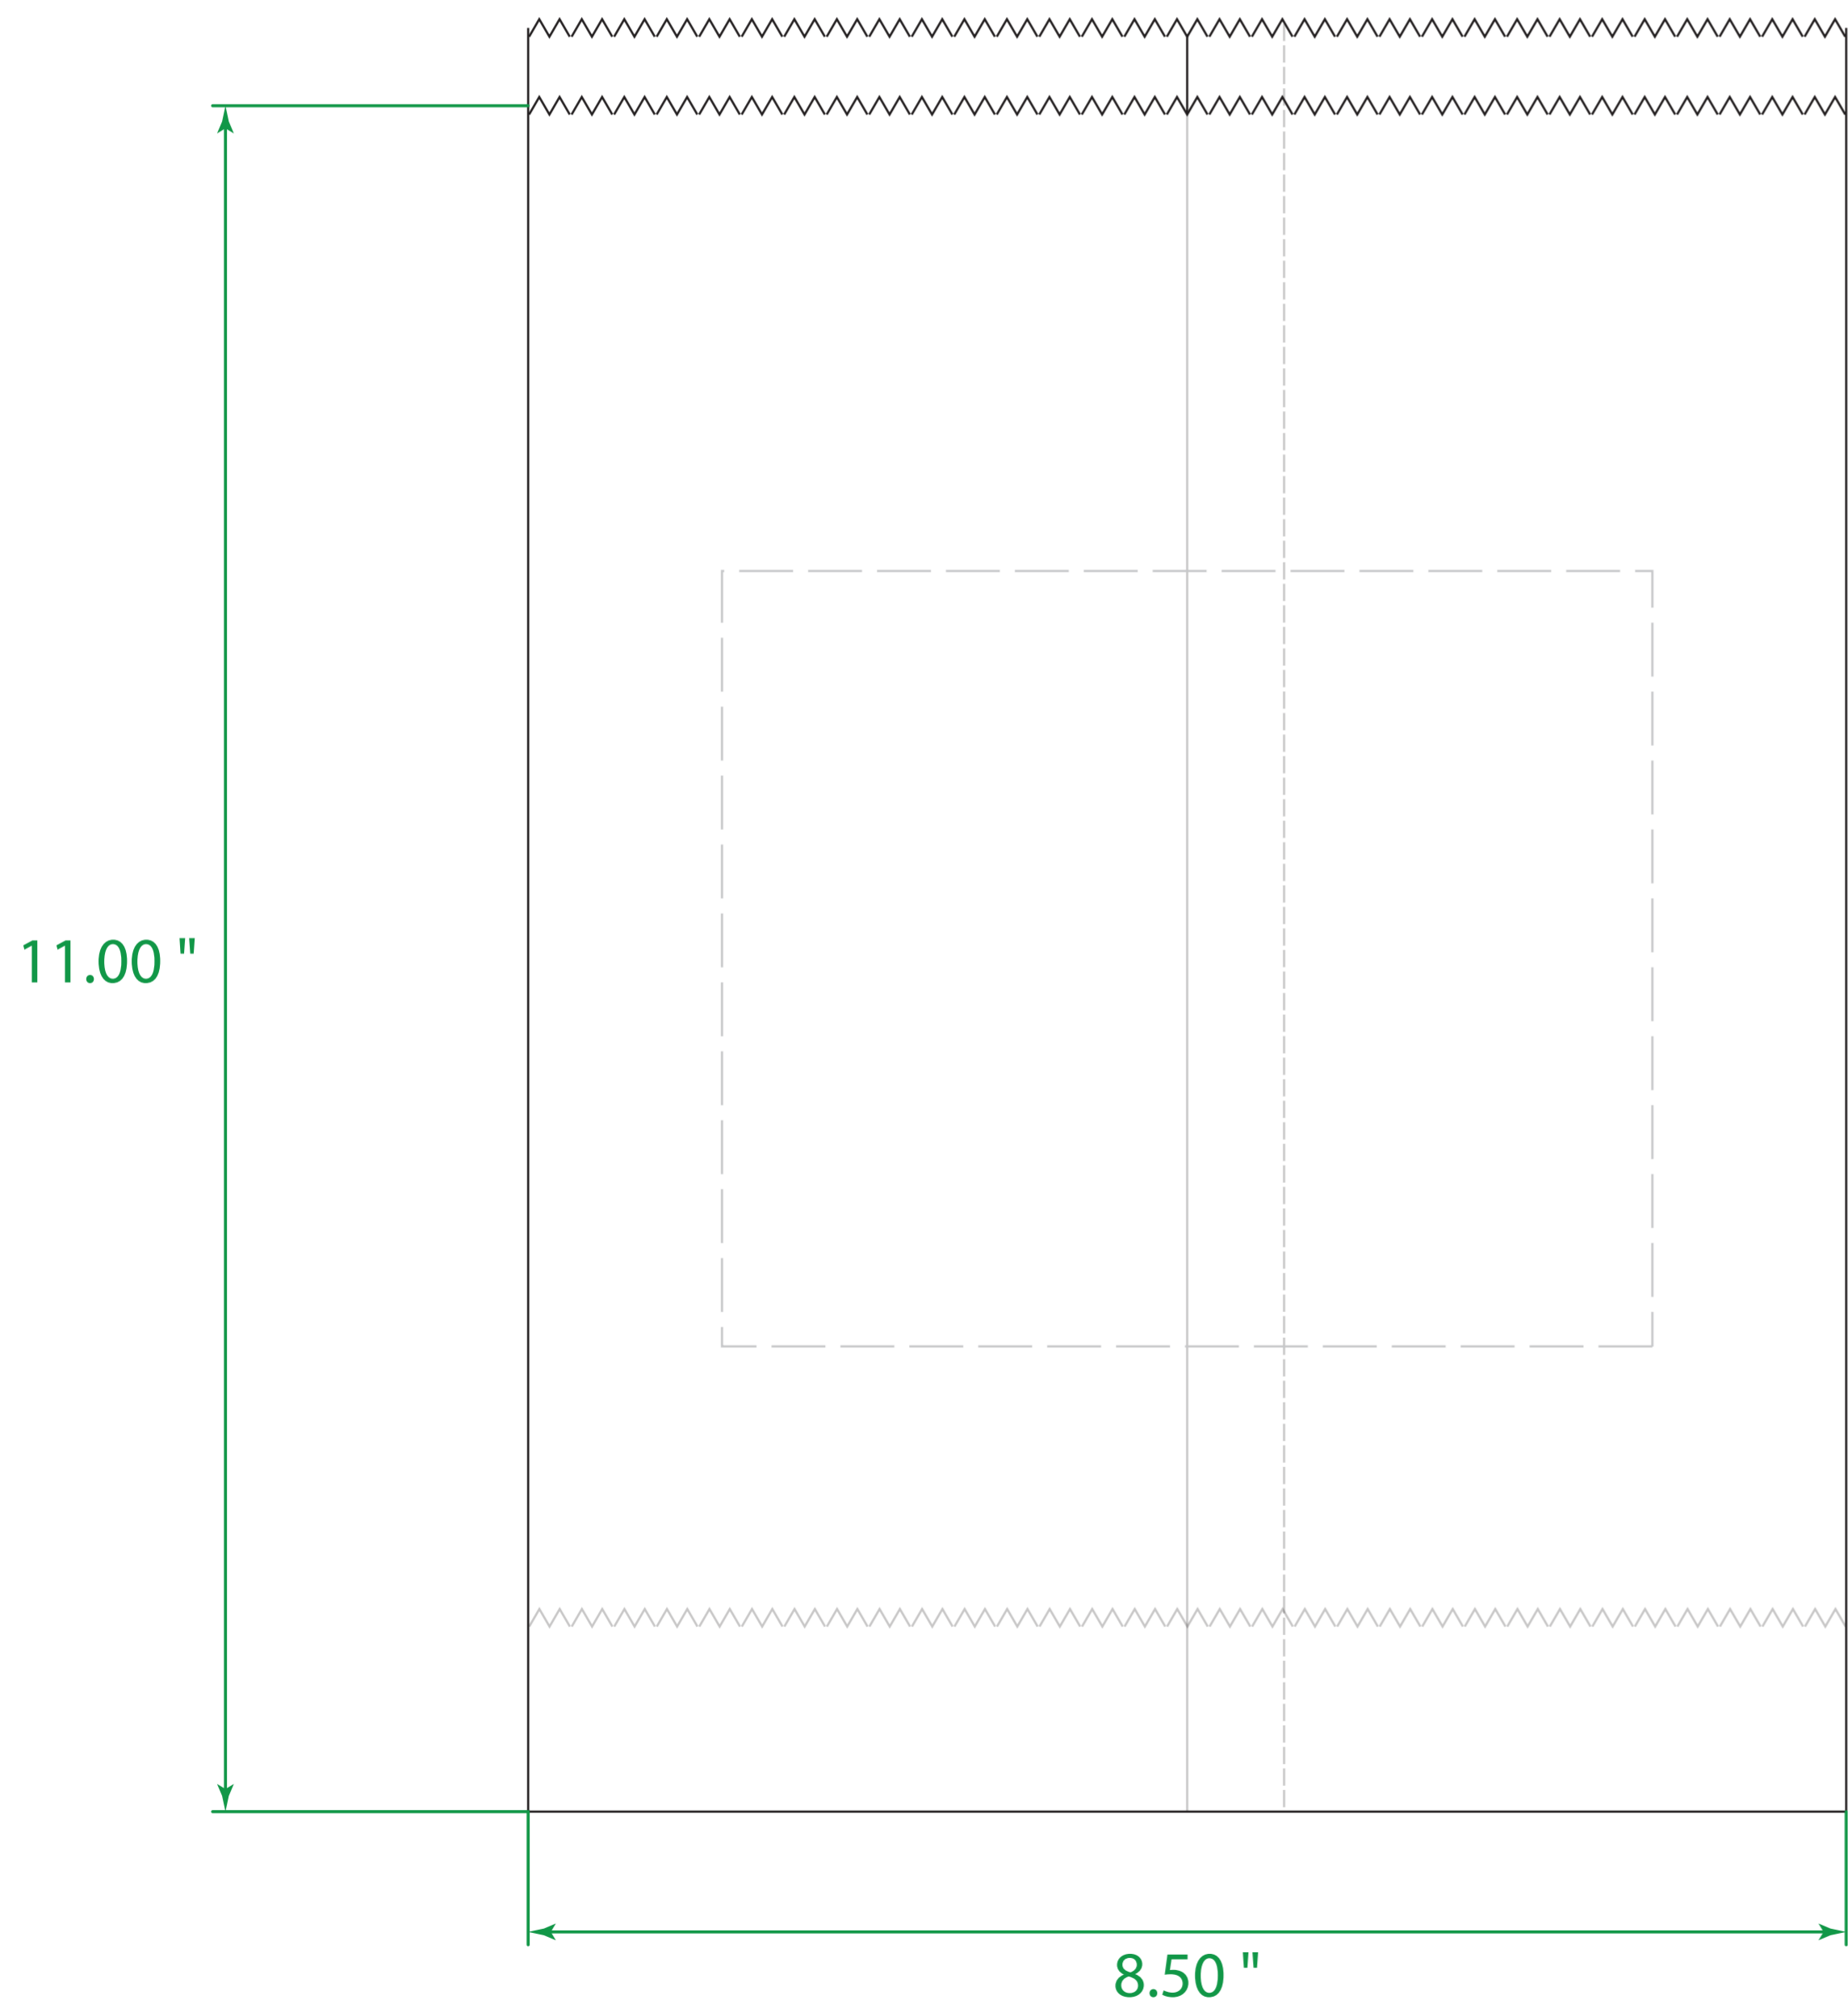

Available Product Colors:

Natural Kraft  
(NAT)

Paper Merchandise Bag

Item#: 1MER0811\*\*\*

\*\*\* Insert color code

Size: 8.50(w) x 11(h)

Imprint Area: 6x5

PO#:

Imprint Size:

Imprint Color:

Product Color:

Location 1

*The colors on this page are RGB simulations of Pantone Colors. Actual colors may vary.*