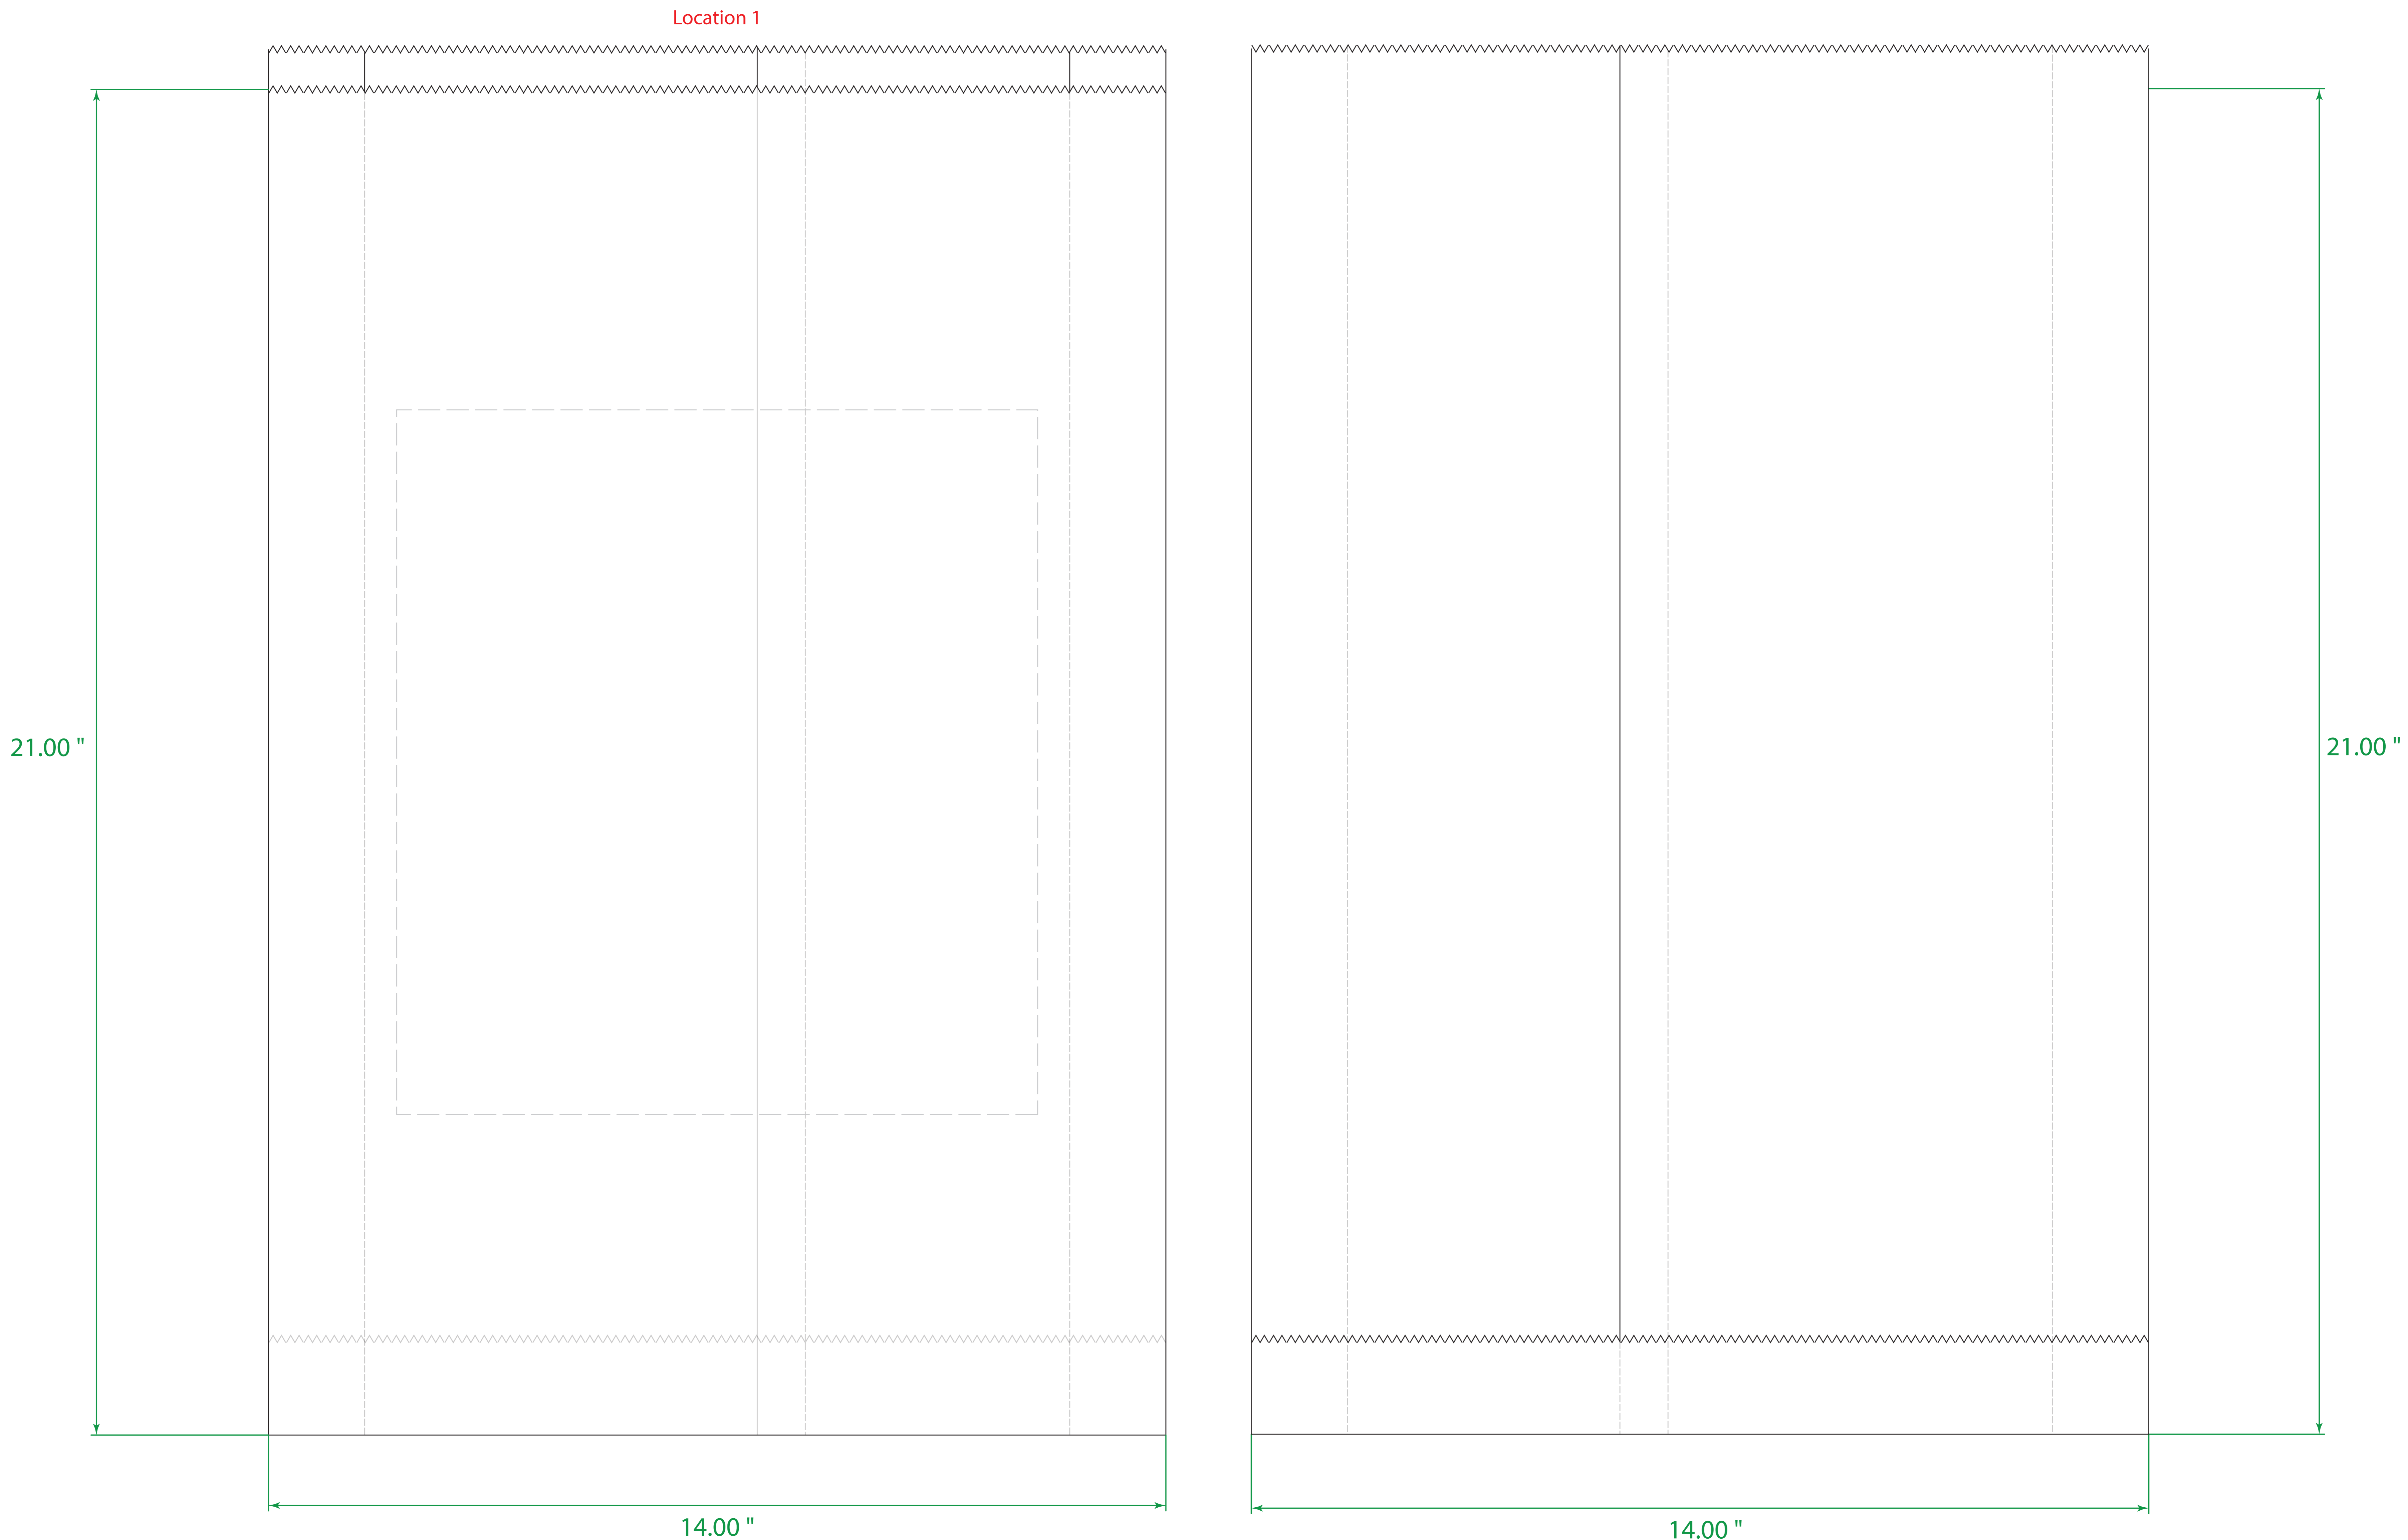

Available Product Colors:

Natural Kraft
(NAT)

Paper Merchandise Bag

Item#: 1MER1421***

***Insert color code

Size: 14(w) x 3 x 21(h)

Imprint Area: 10x11

PO#:

Imprint Size:

Imprint Color:

Product Color:

The colors on this page are RGB simulations of Pantone Colors. Actual colors may vary.