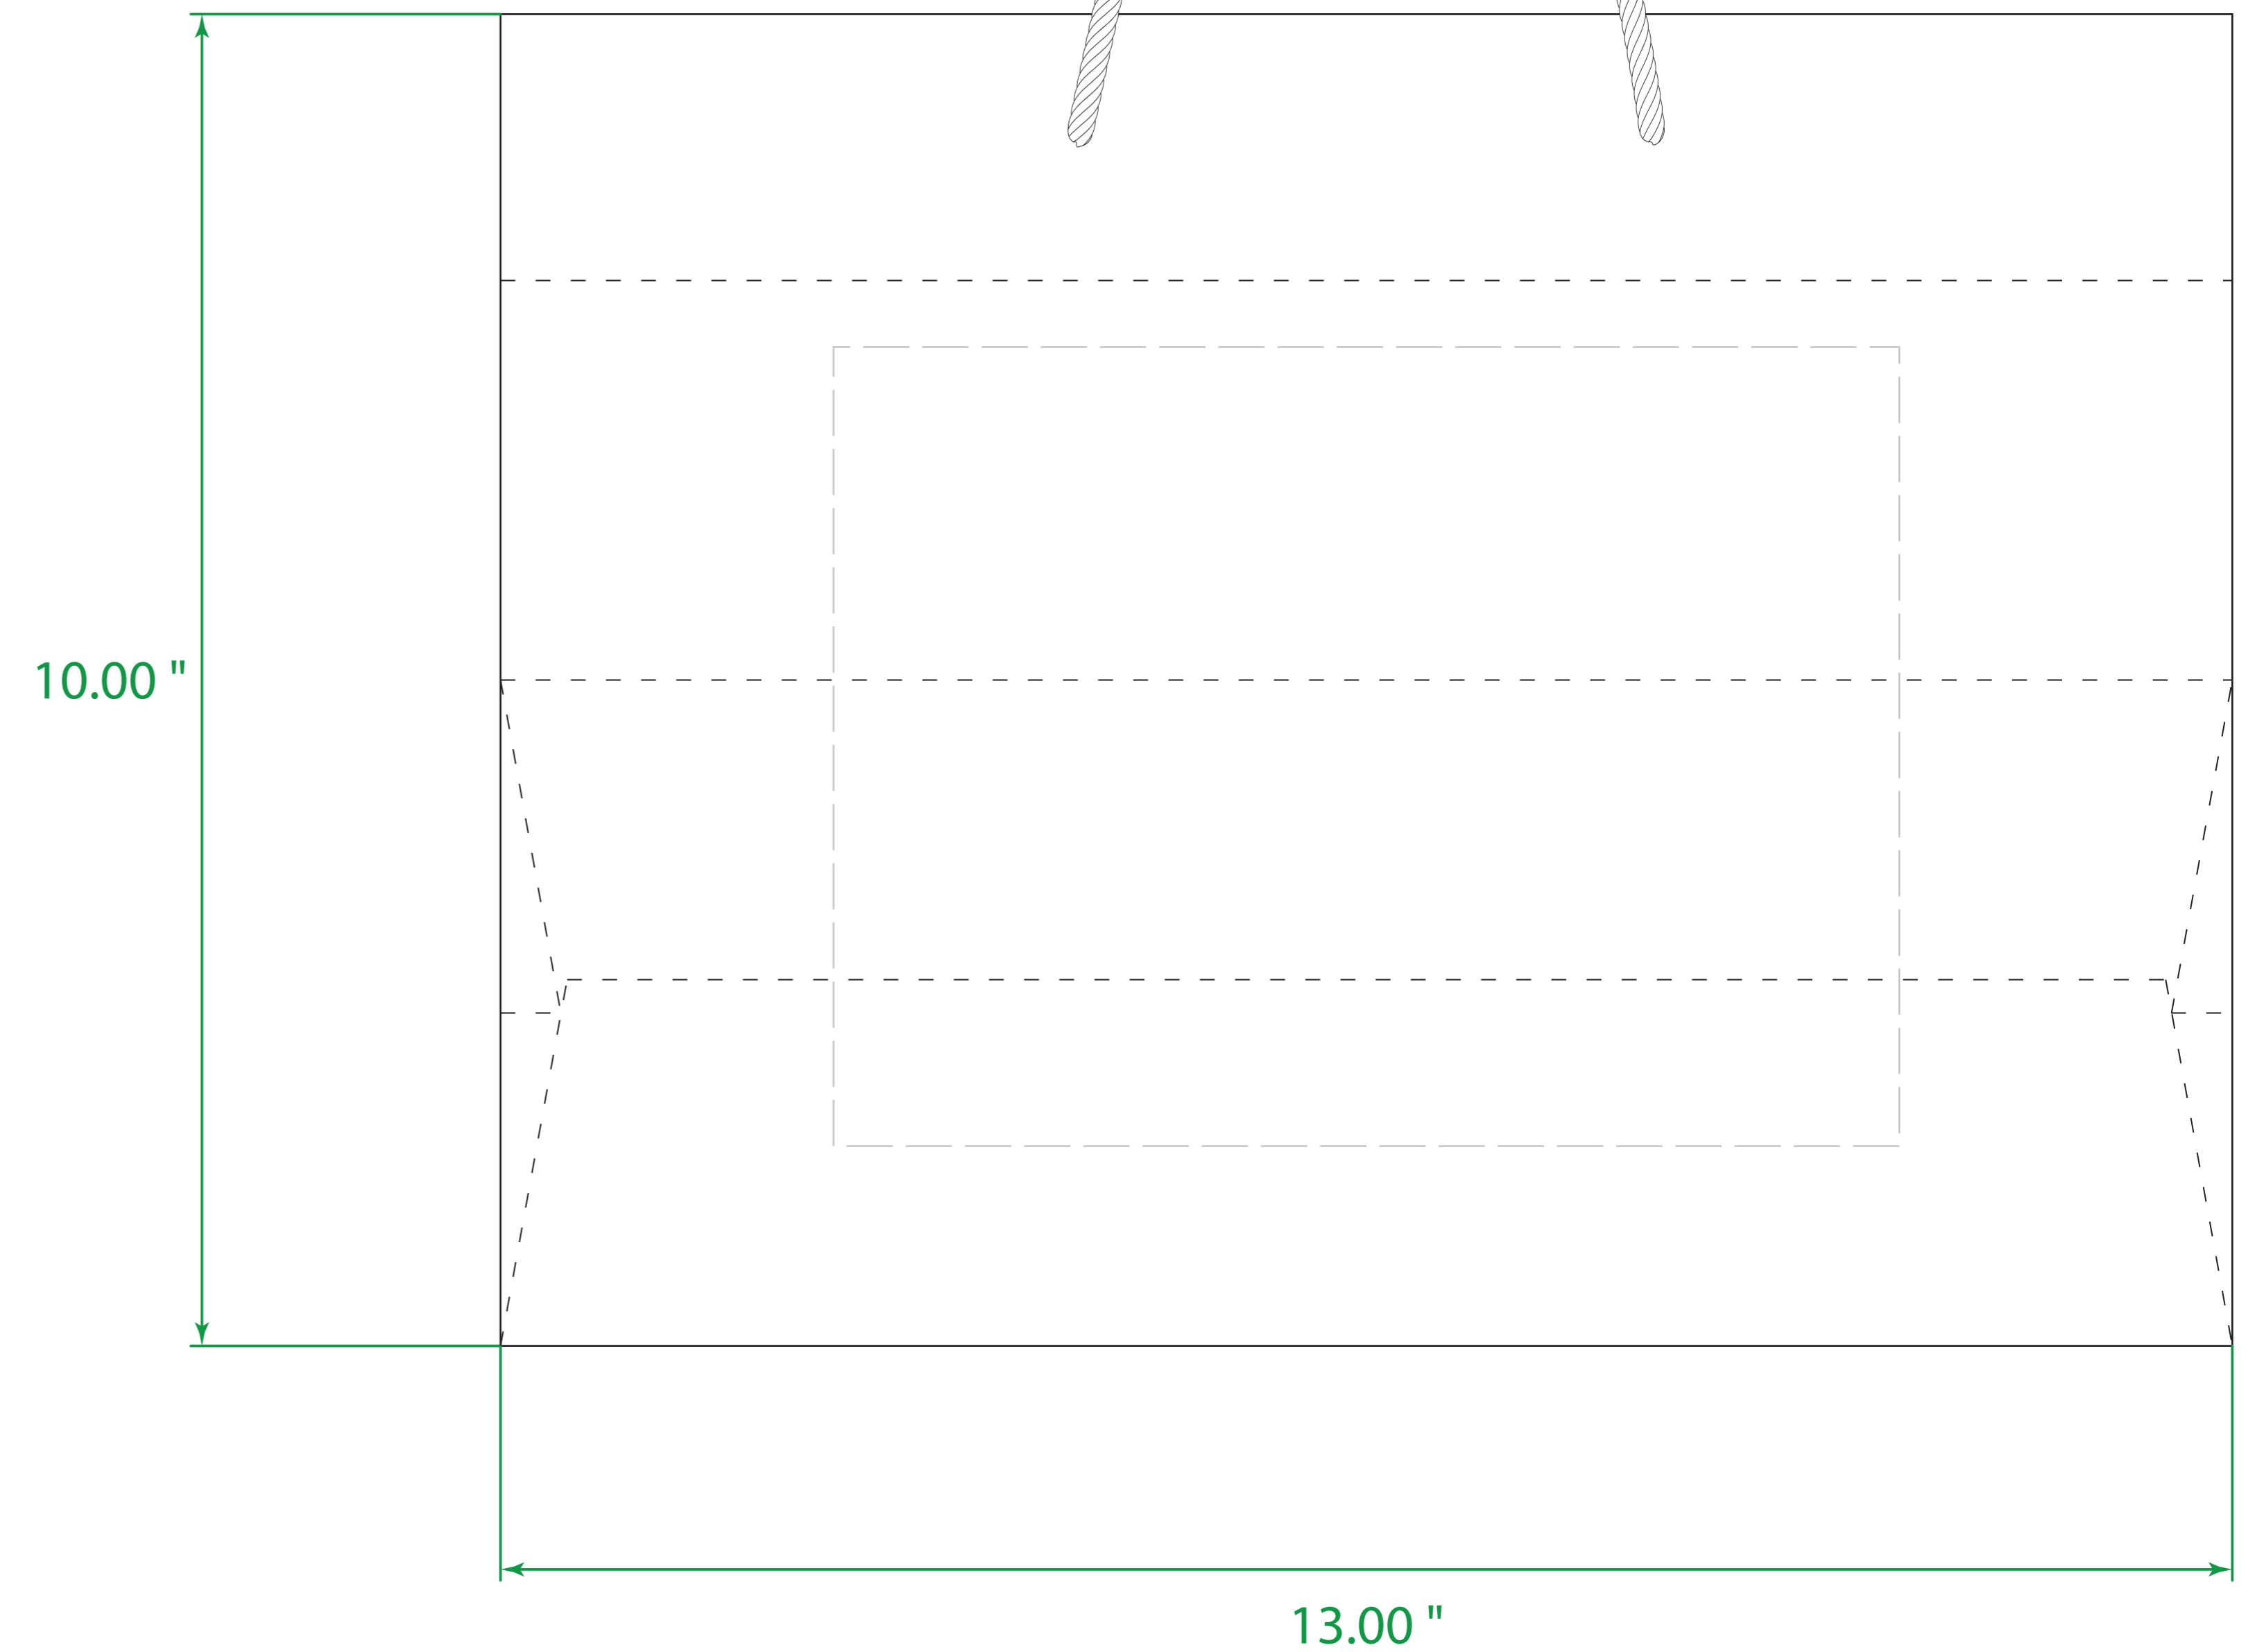

Available Product Colors:

Natural Kraft
(NAT)

Natural Kraft Eurototes

Item#: 1NKE1310***

*** Insert color code

Size: 13(w) x 5(g) x 10(h)

Imprint Area: 8x6

PO#:

Imprint Size:

Imprint Color:

Product Color:

The colors on this page are RGB simulations of Pantone Colors. Actual colors may vary.