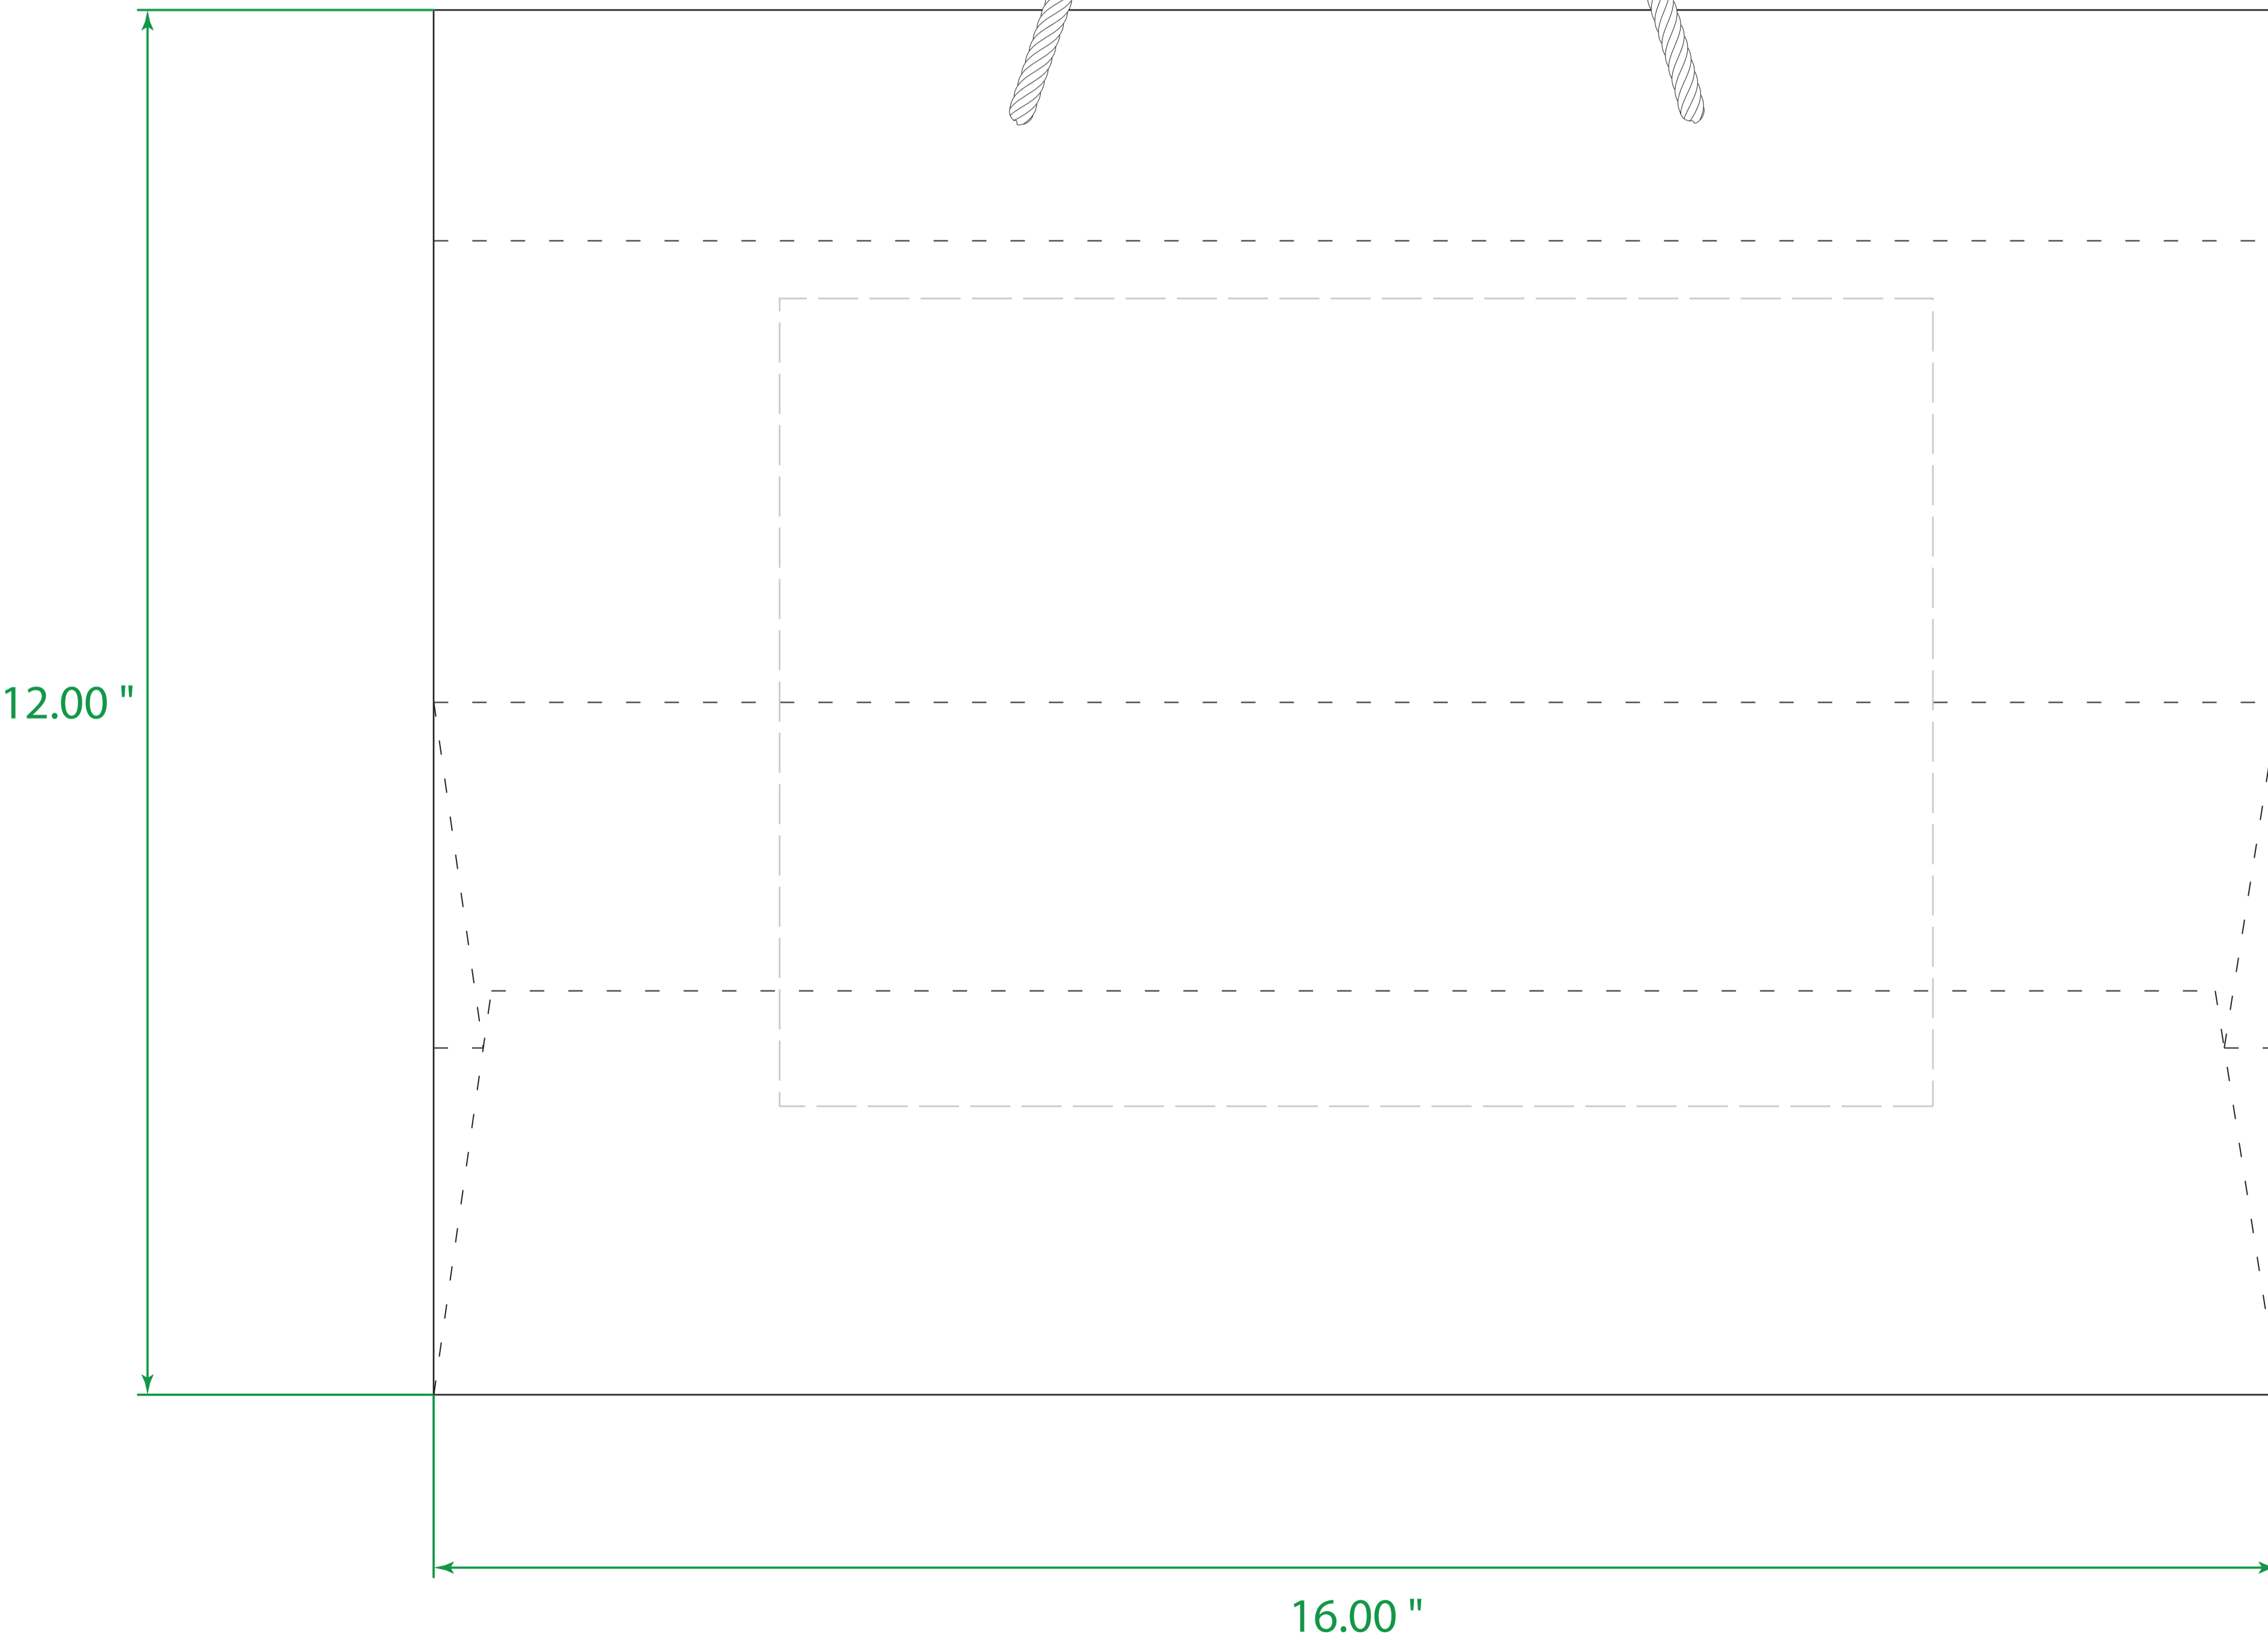

Available Product Colors:

Natural Kraft  
(NAT)

Natural Kraft Eurototes

Item#: 1NKE1612\*\*\*

\*\*\* Insert color code

Size: 16(w) x 6(g) x 12(h)

Imprint Area: 10x7

Location 1

Location 2

PO#:

Imprint Size:

Imprint Color:

Product Color:

*The colors on this page are RGB simulations of Pantone Colors. Actual colors may vary.*