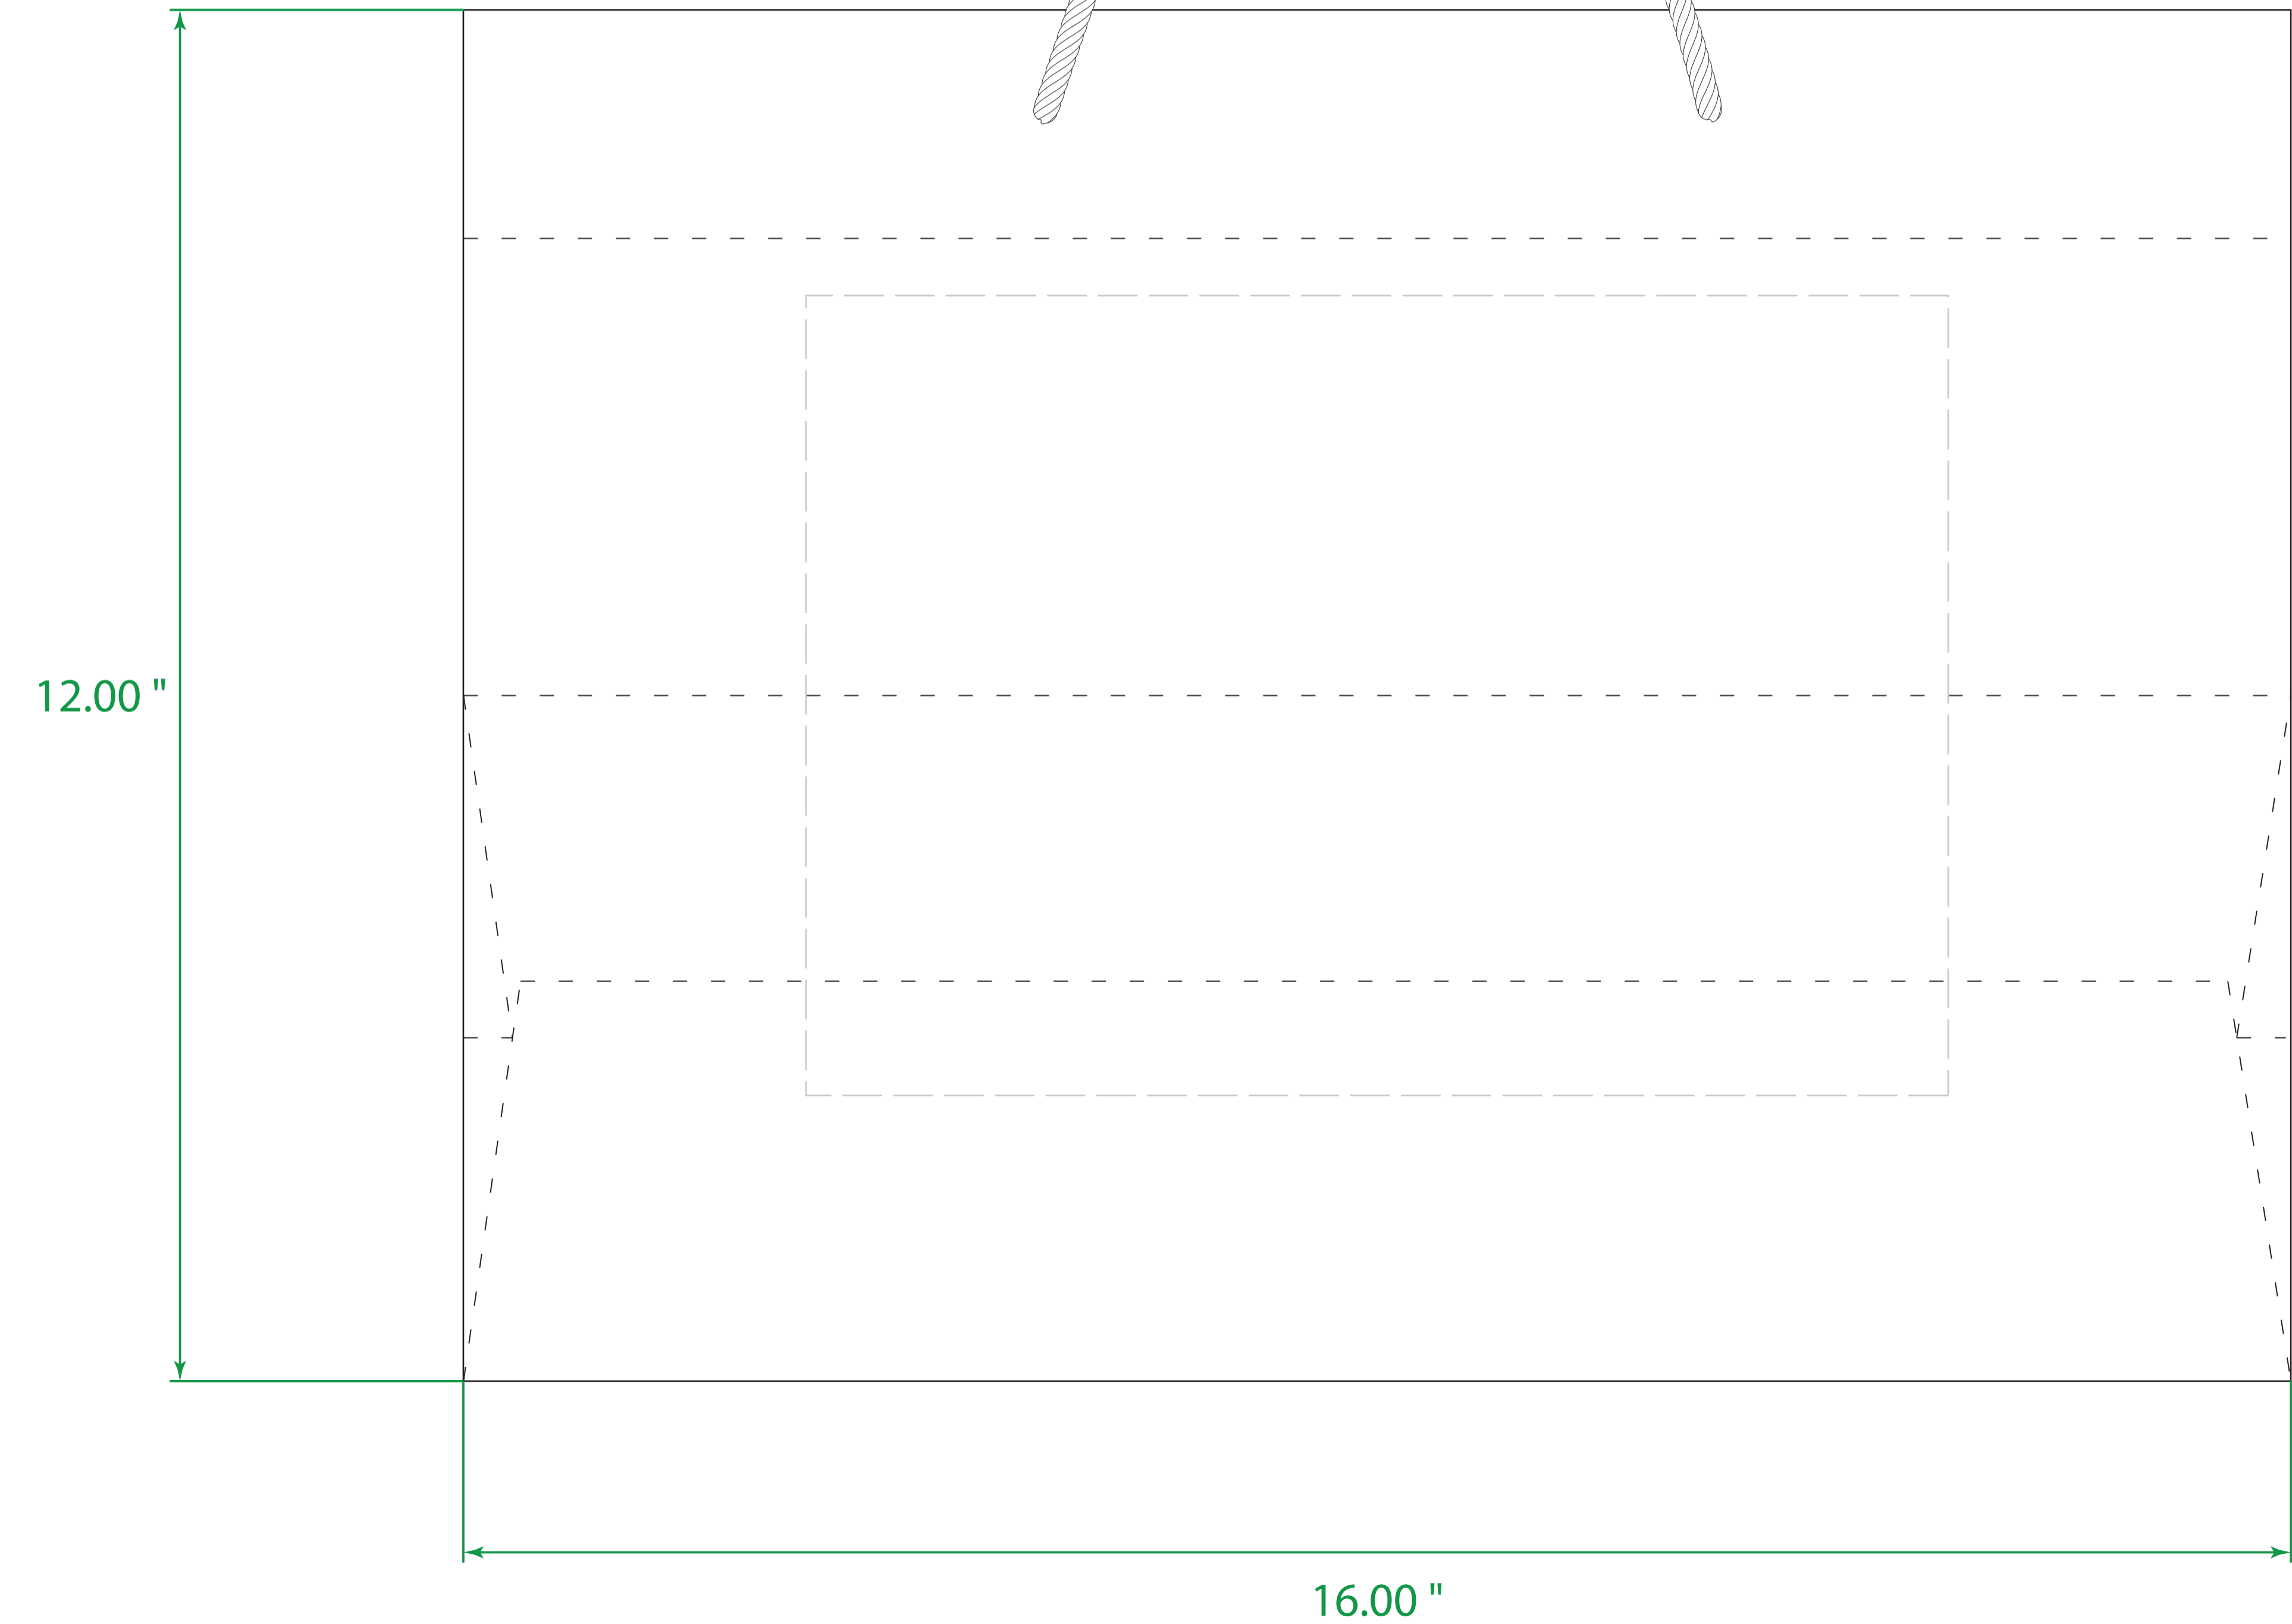

Available Product Colors:

Natural Kraft  
(NAT)

Natural Kraft Eurototes

Item#: 1NKE1612\*\*\*

\*\*\* Insert color code

Size: 16(w) x 6(g) x 12(h)

Imprint Area: 10x7

Location 1

Location 2

PO#:

Imprint Size:

Imprint Color:

Product Color:

*The colors on this page are RGB simulations of Pantone Colors. Actual colors may vary.*