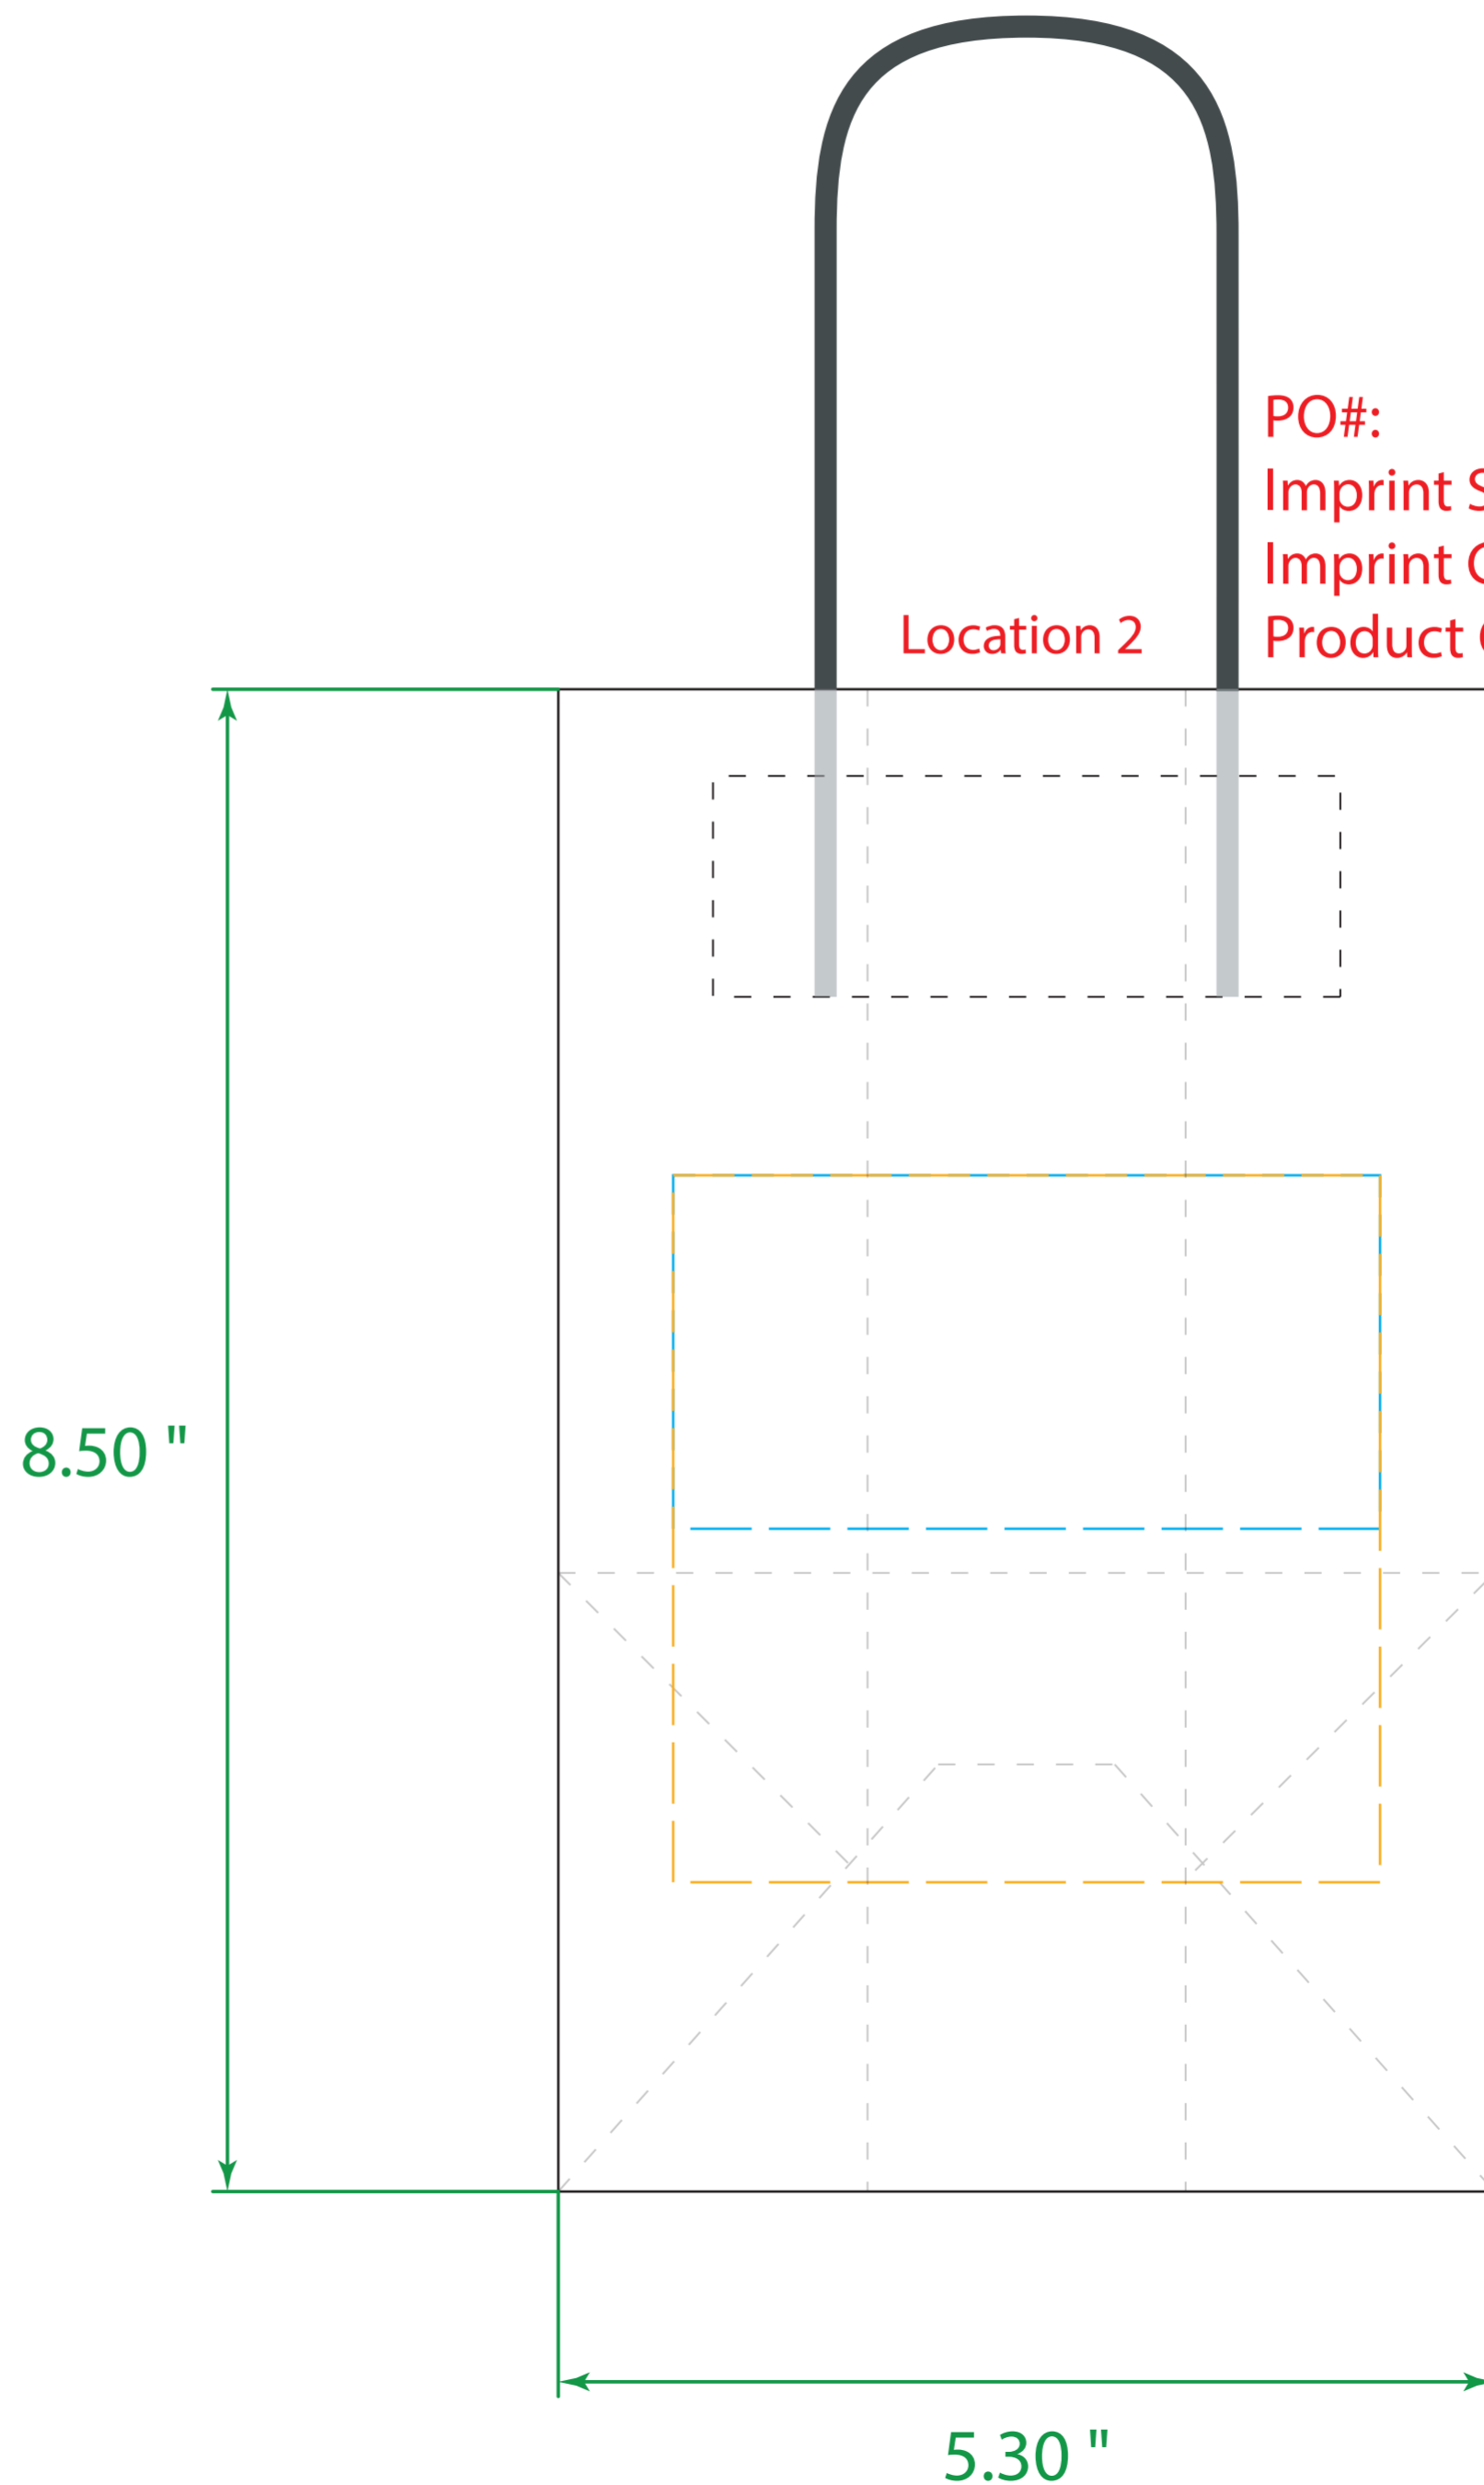

Available Product Colors:

Natural Kraft  
(NAT)

Natural Kraft Shopping Bag

Item#: 1NKS0508\*\*\*

\*\*\* Insert color code

Size: 5.30(w) x 3.50(g) x 8.50(h)

Imprint Area:

HOT STAMP: 4x4

COLOR MAGIC: 4x2

PO#:

Imprint Size:

Imprint Color:

Product Color:

*The colors on this page are RGB simulations of Pantone Colors. Actual colors may vary.*