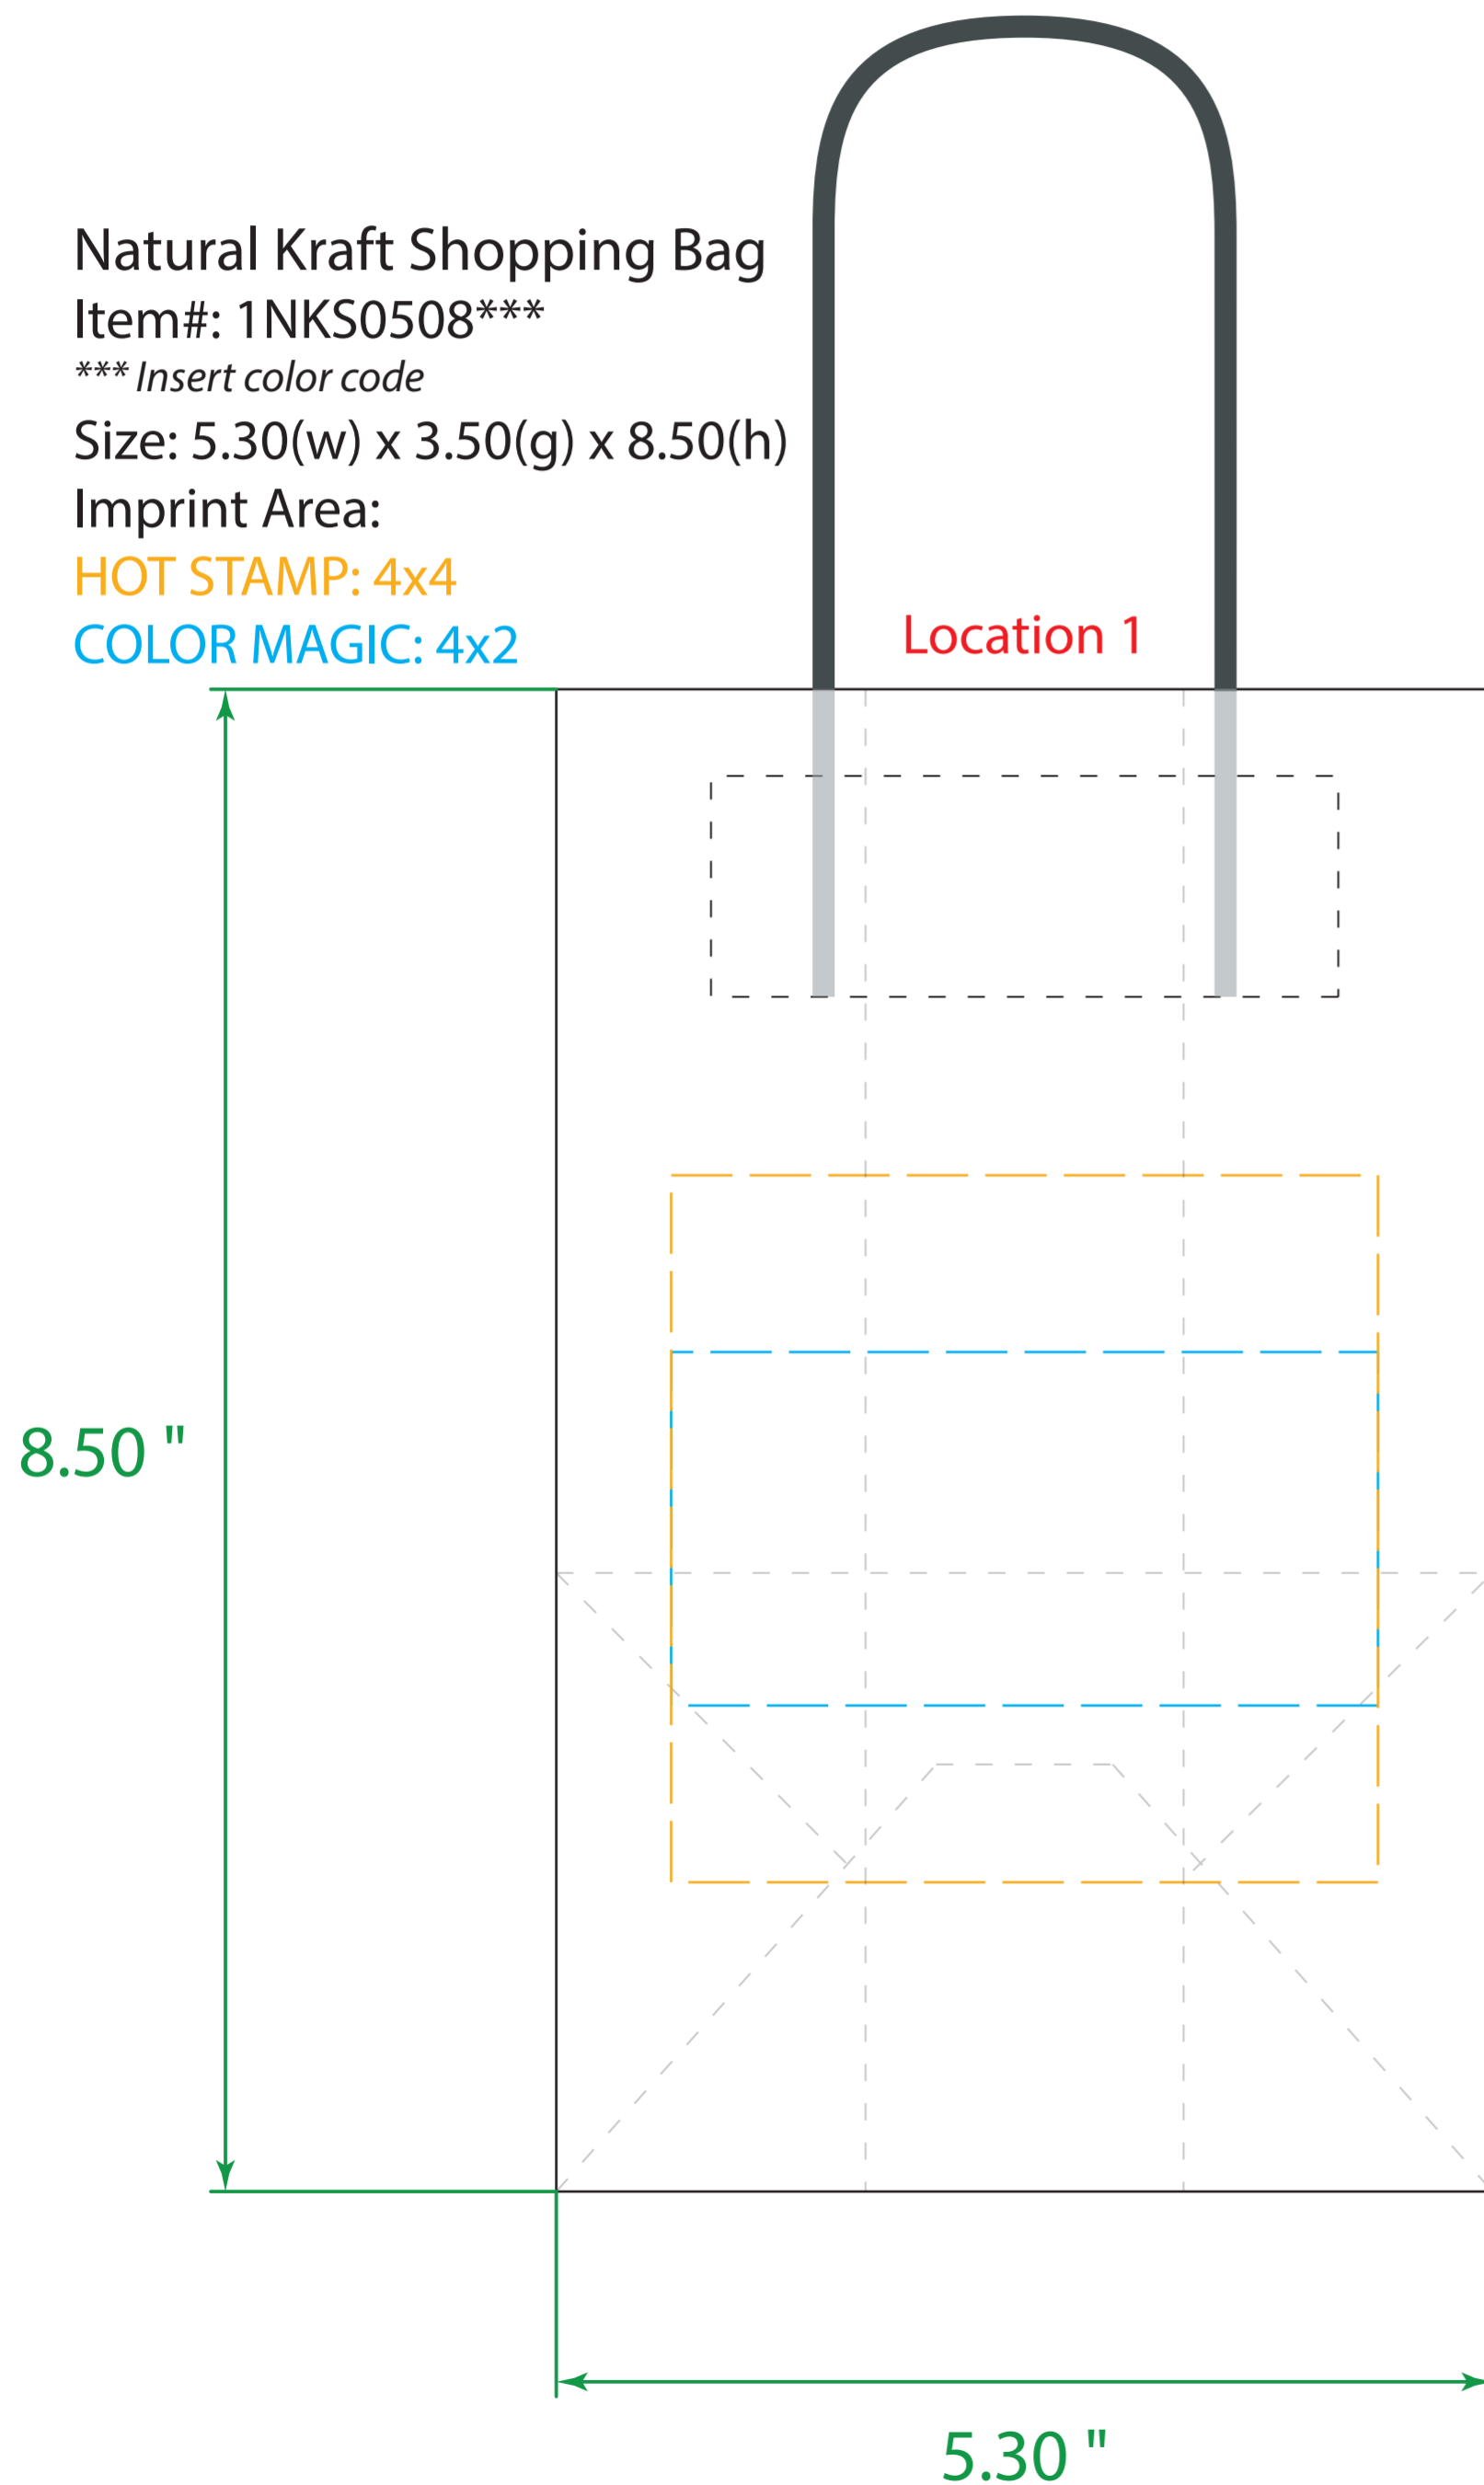

Available Product Colors:

Natural Kraft  
(NAT)

Natural Kraft Shopping Bag

Item#: 1NKS0508\*\*\*

\*\*\* Insert color code

Size: 5.30(w) x 3.50(g) x 8.50(h)

Imprint Area:

HOT STAMP: 4x4

COLOR MAGIC: 4x2

PO#:

Imprint Size:

Imprint Color:

Product Color:

*The colors on this page are RGB simulations of Pantone Colors. Actual colors may vary.*