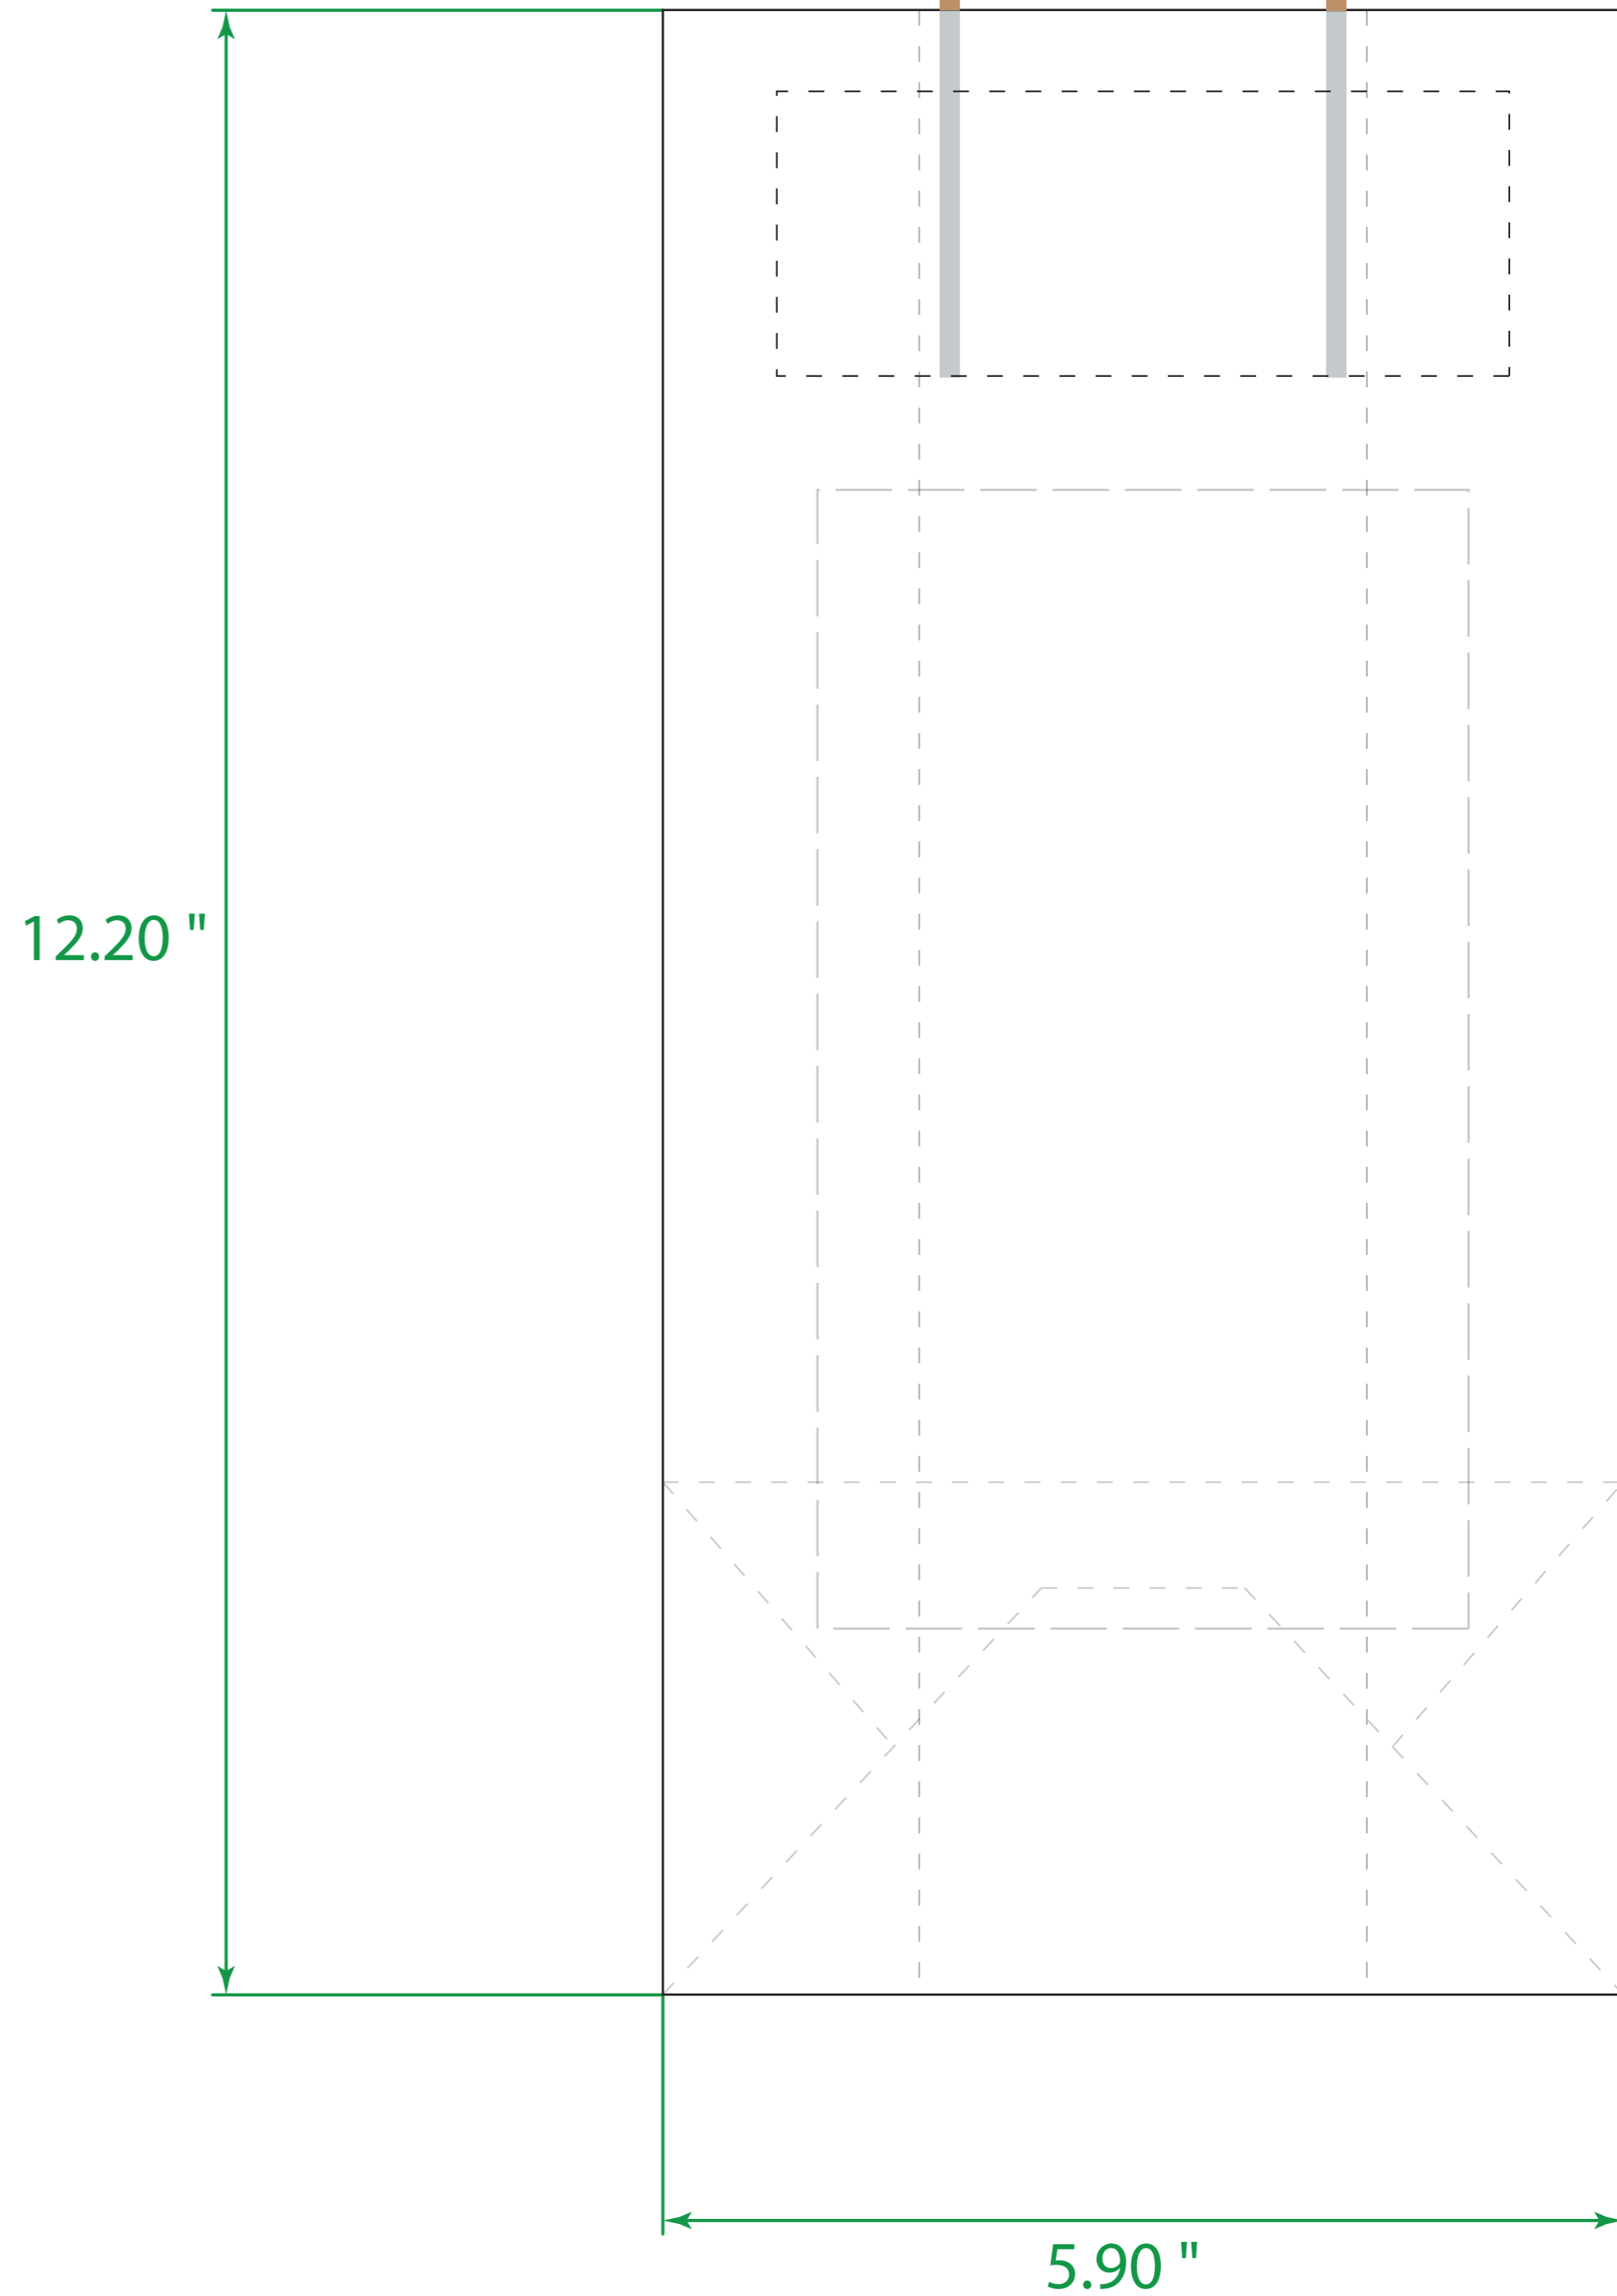

Available Product Colors:

Natural Kraft  
(NAT)

Natural Kraft Shopping Bag

Item#: 1NKS0513\*\*\*

\*\*\* Insert color code

Size: 5.90(w) x 3.15(g) x 12.20(h)

Imprint Area: 4x7

PO#:

Imprint Size:

Imprint Color:

Product Color:

*The colors on this page are RGB simulations of Pantone Colors. Actual colors may vary.*