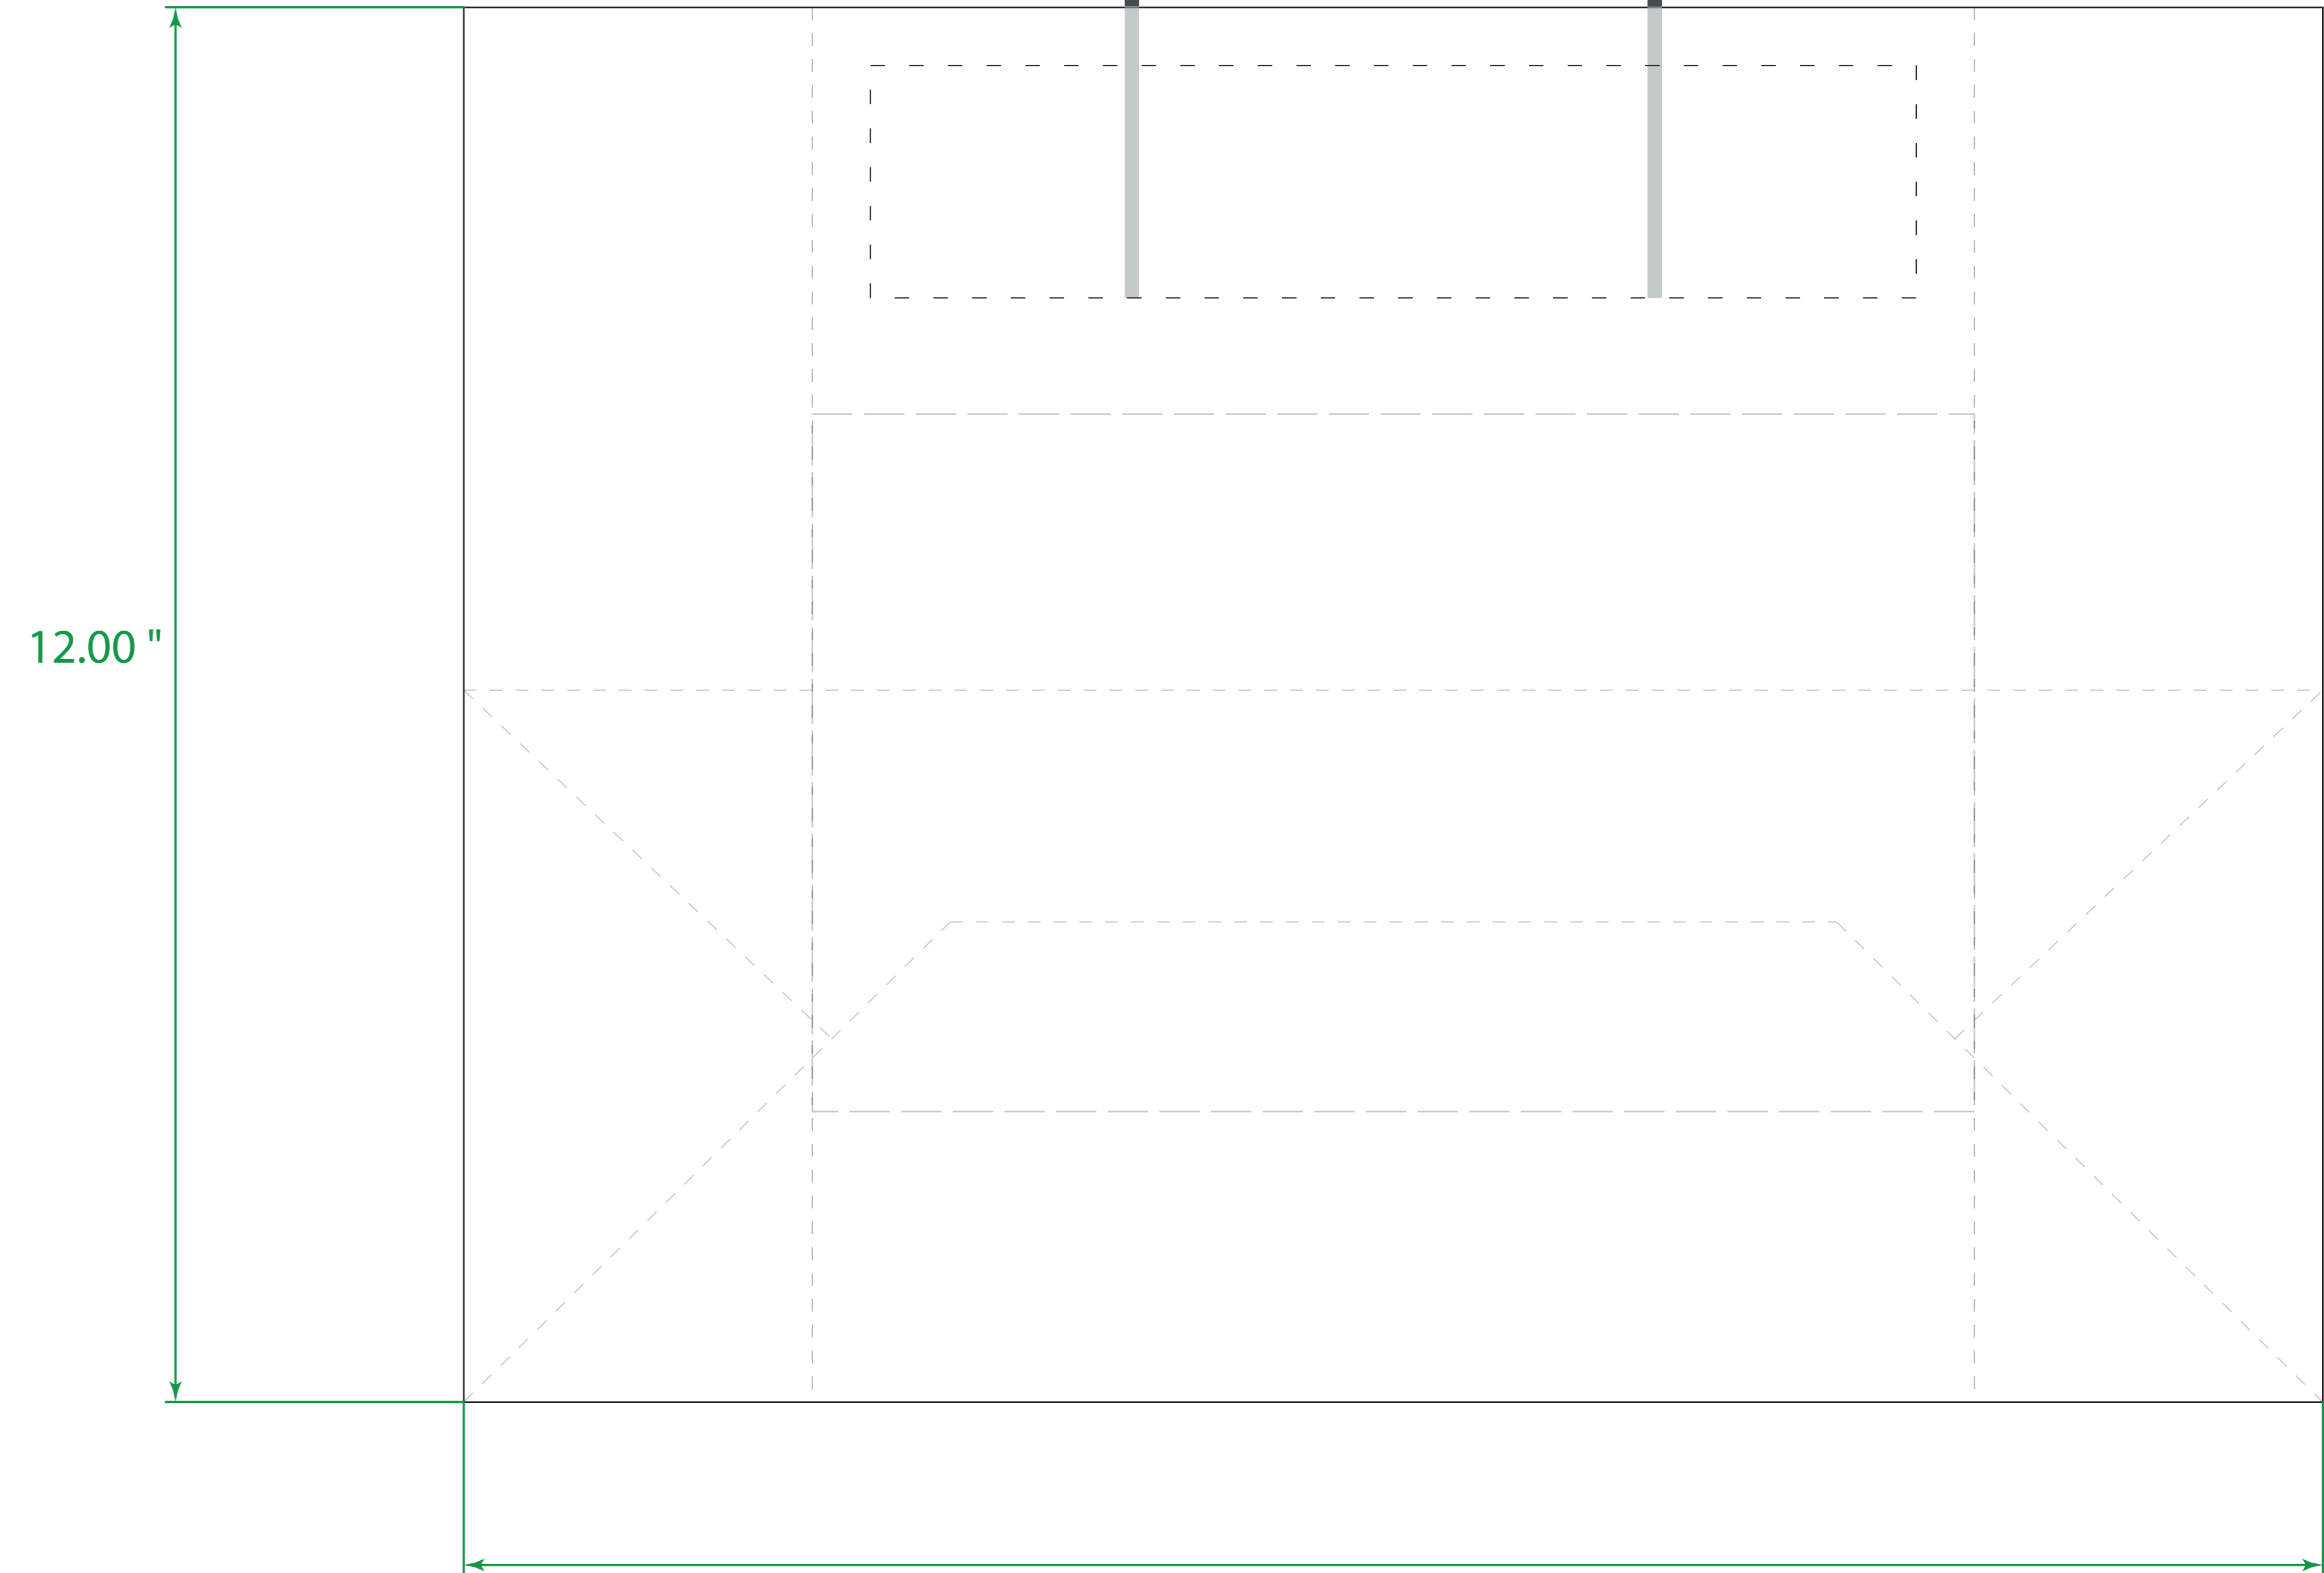

Available Product Colors:

Natural Kraft  
(NAT)

Natural Kraft Shopping Bag

Item#: 1NKS1612\*\*\*

\*\*\* Insert color code

Size: 16(w) x 6(g) x 12(h)

Imprint Area: 10x6

Location 1

Location 2

PO#:

Imprint Size:

Imprint Color:

Product Color:

*The colors on this page are RGB simulations of Pantone Colors. Actual colors may vary.*