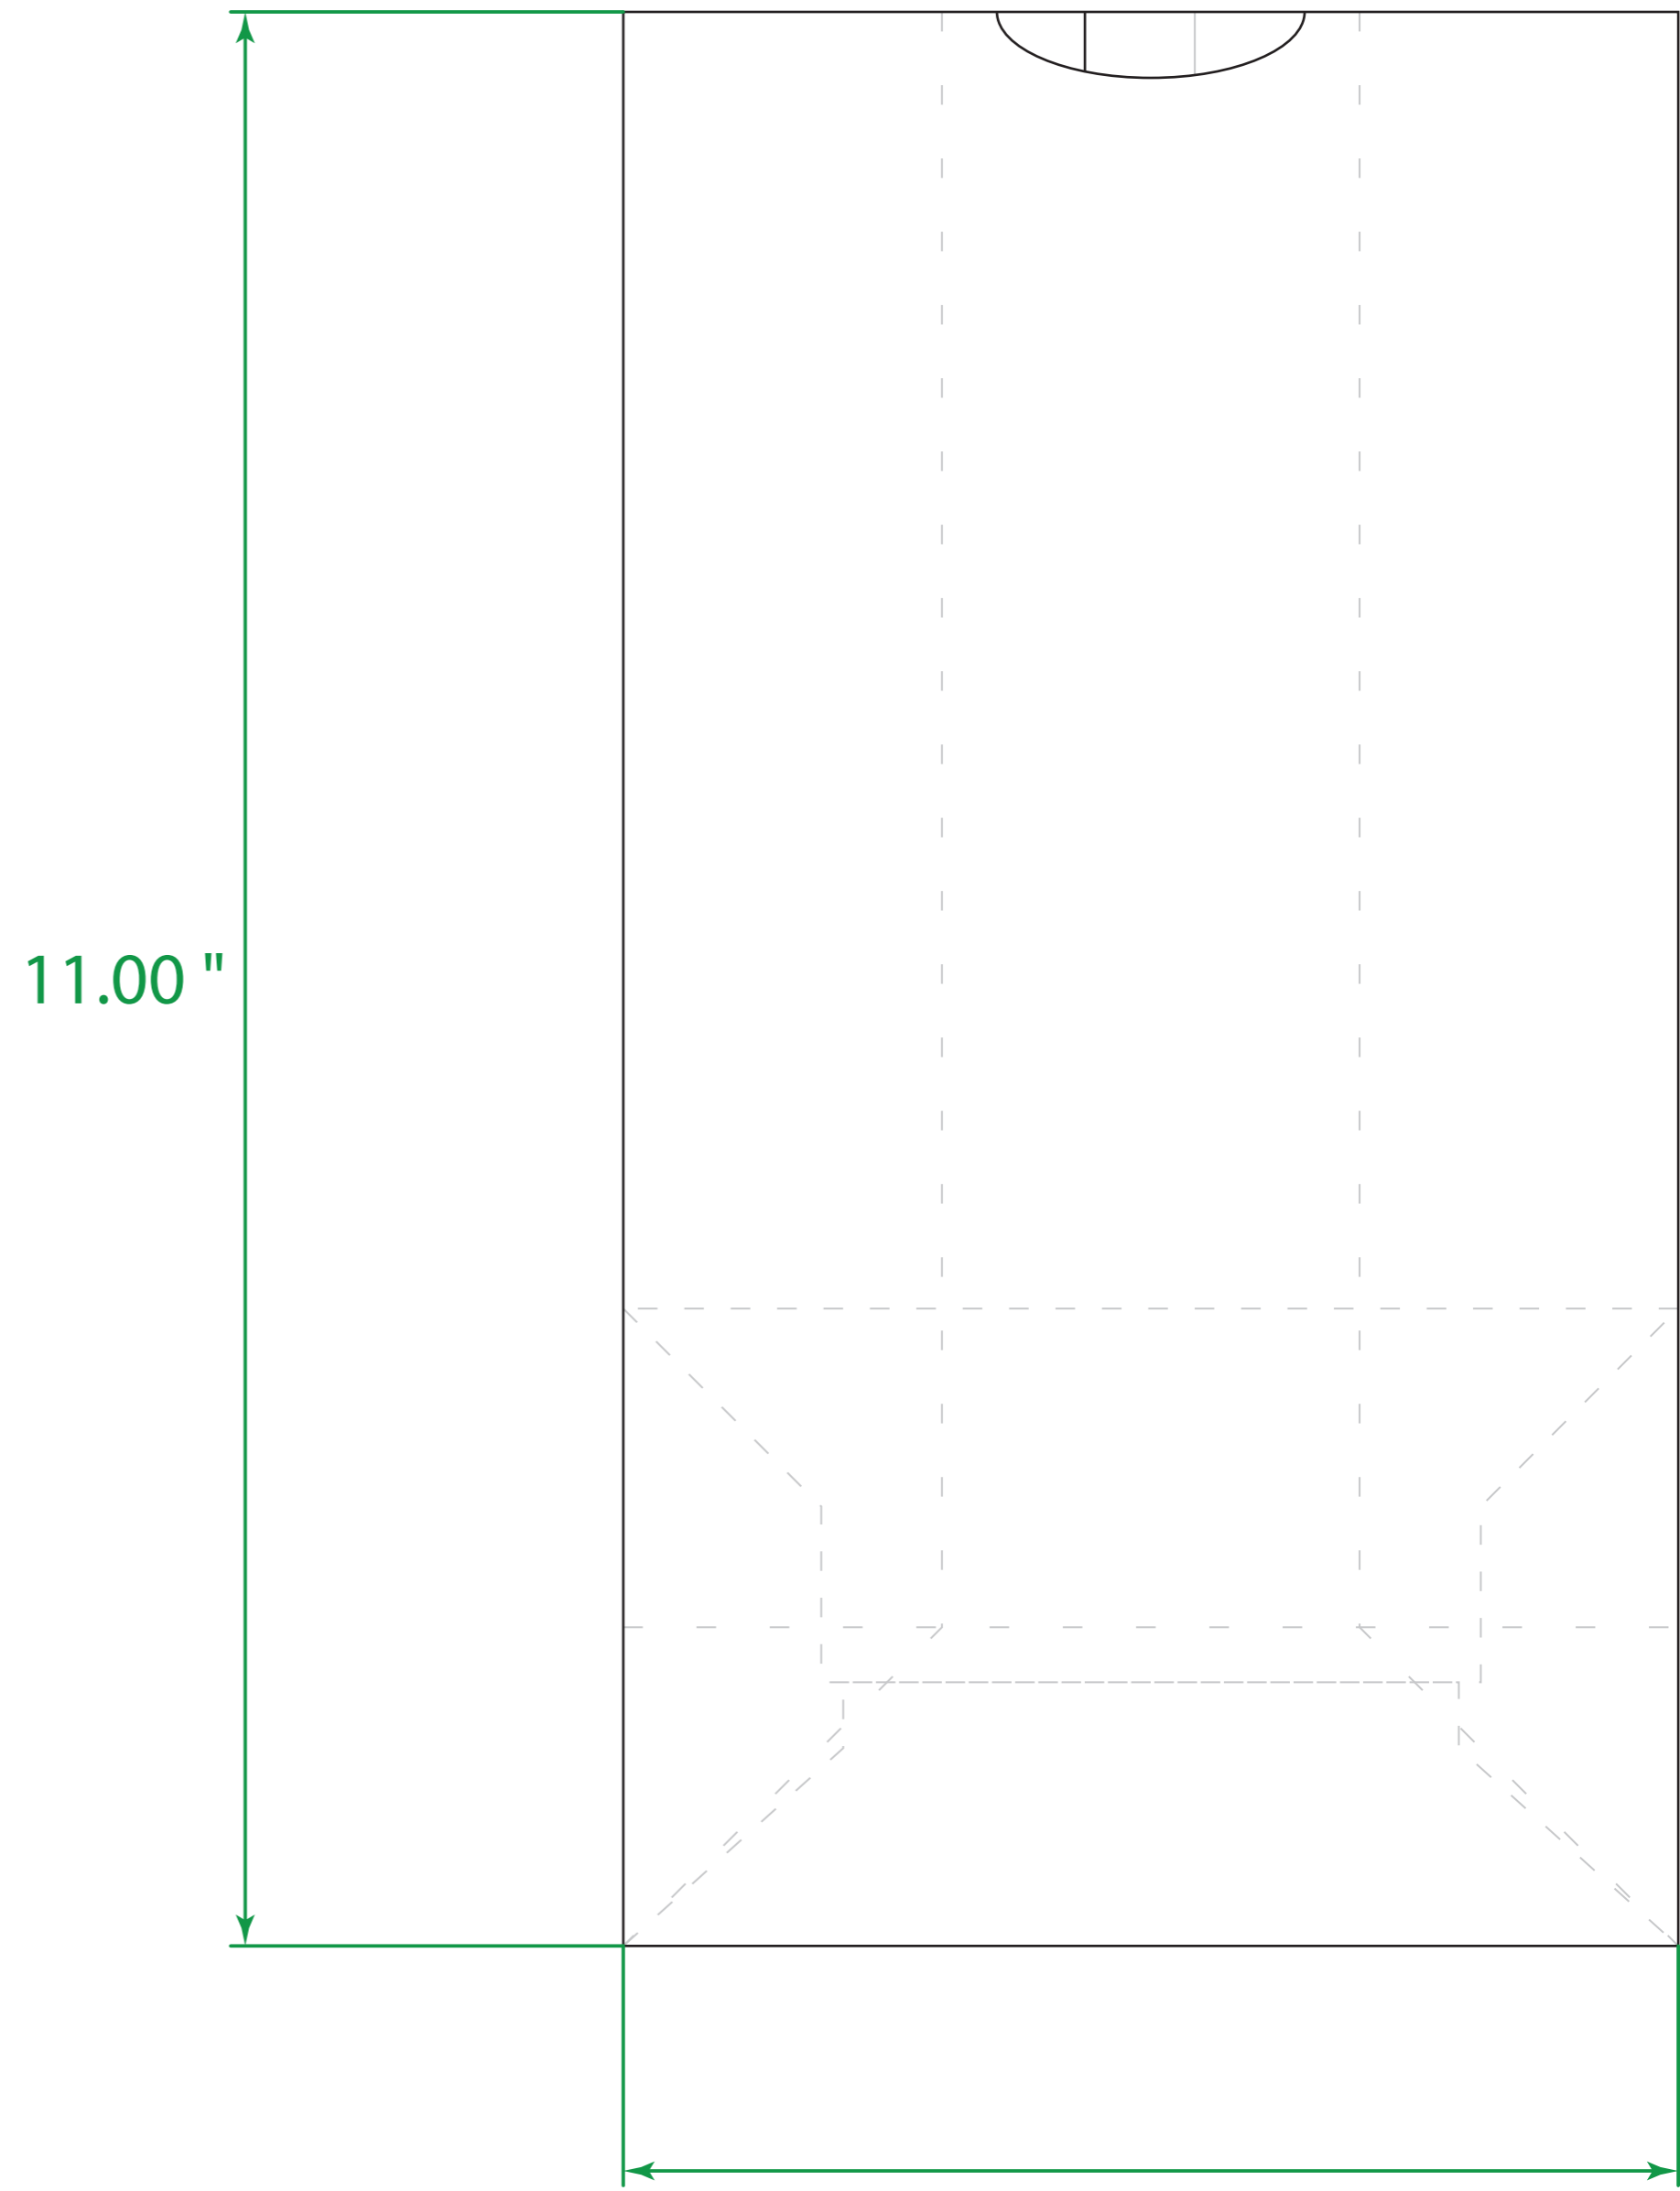

Available Product Colors:

White
(WHT)

SOS BAGS

Item#: 1SOS0611***

*** Insert color code

Size: 6(w) x 3.625(g) x 11(h)

Imprint Area: 4x6

seam
Location 1 (ONLY)

PO#:
Imprint Size:
Imprint Color:
Product Color:

- Bag Edge
- - - - Bag Fold
- - - - Gusset Indent
- Imprint Area

The colors on this page are RGB simulations of Pantone Colors. Actual colors may vary.