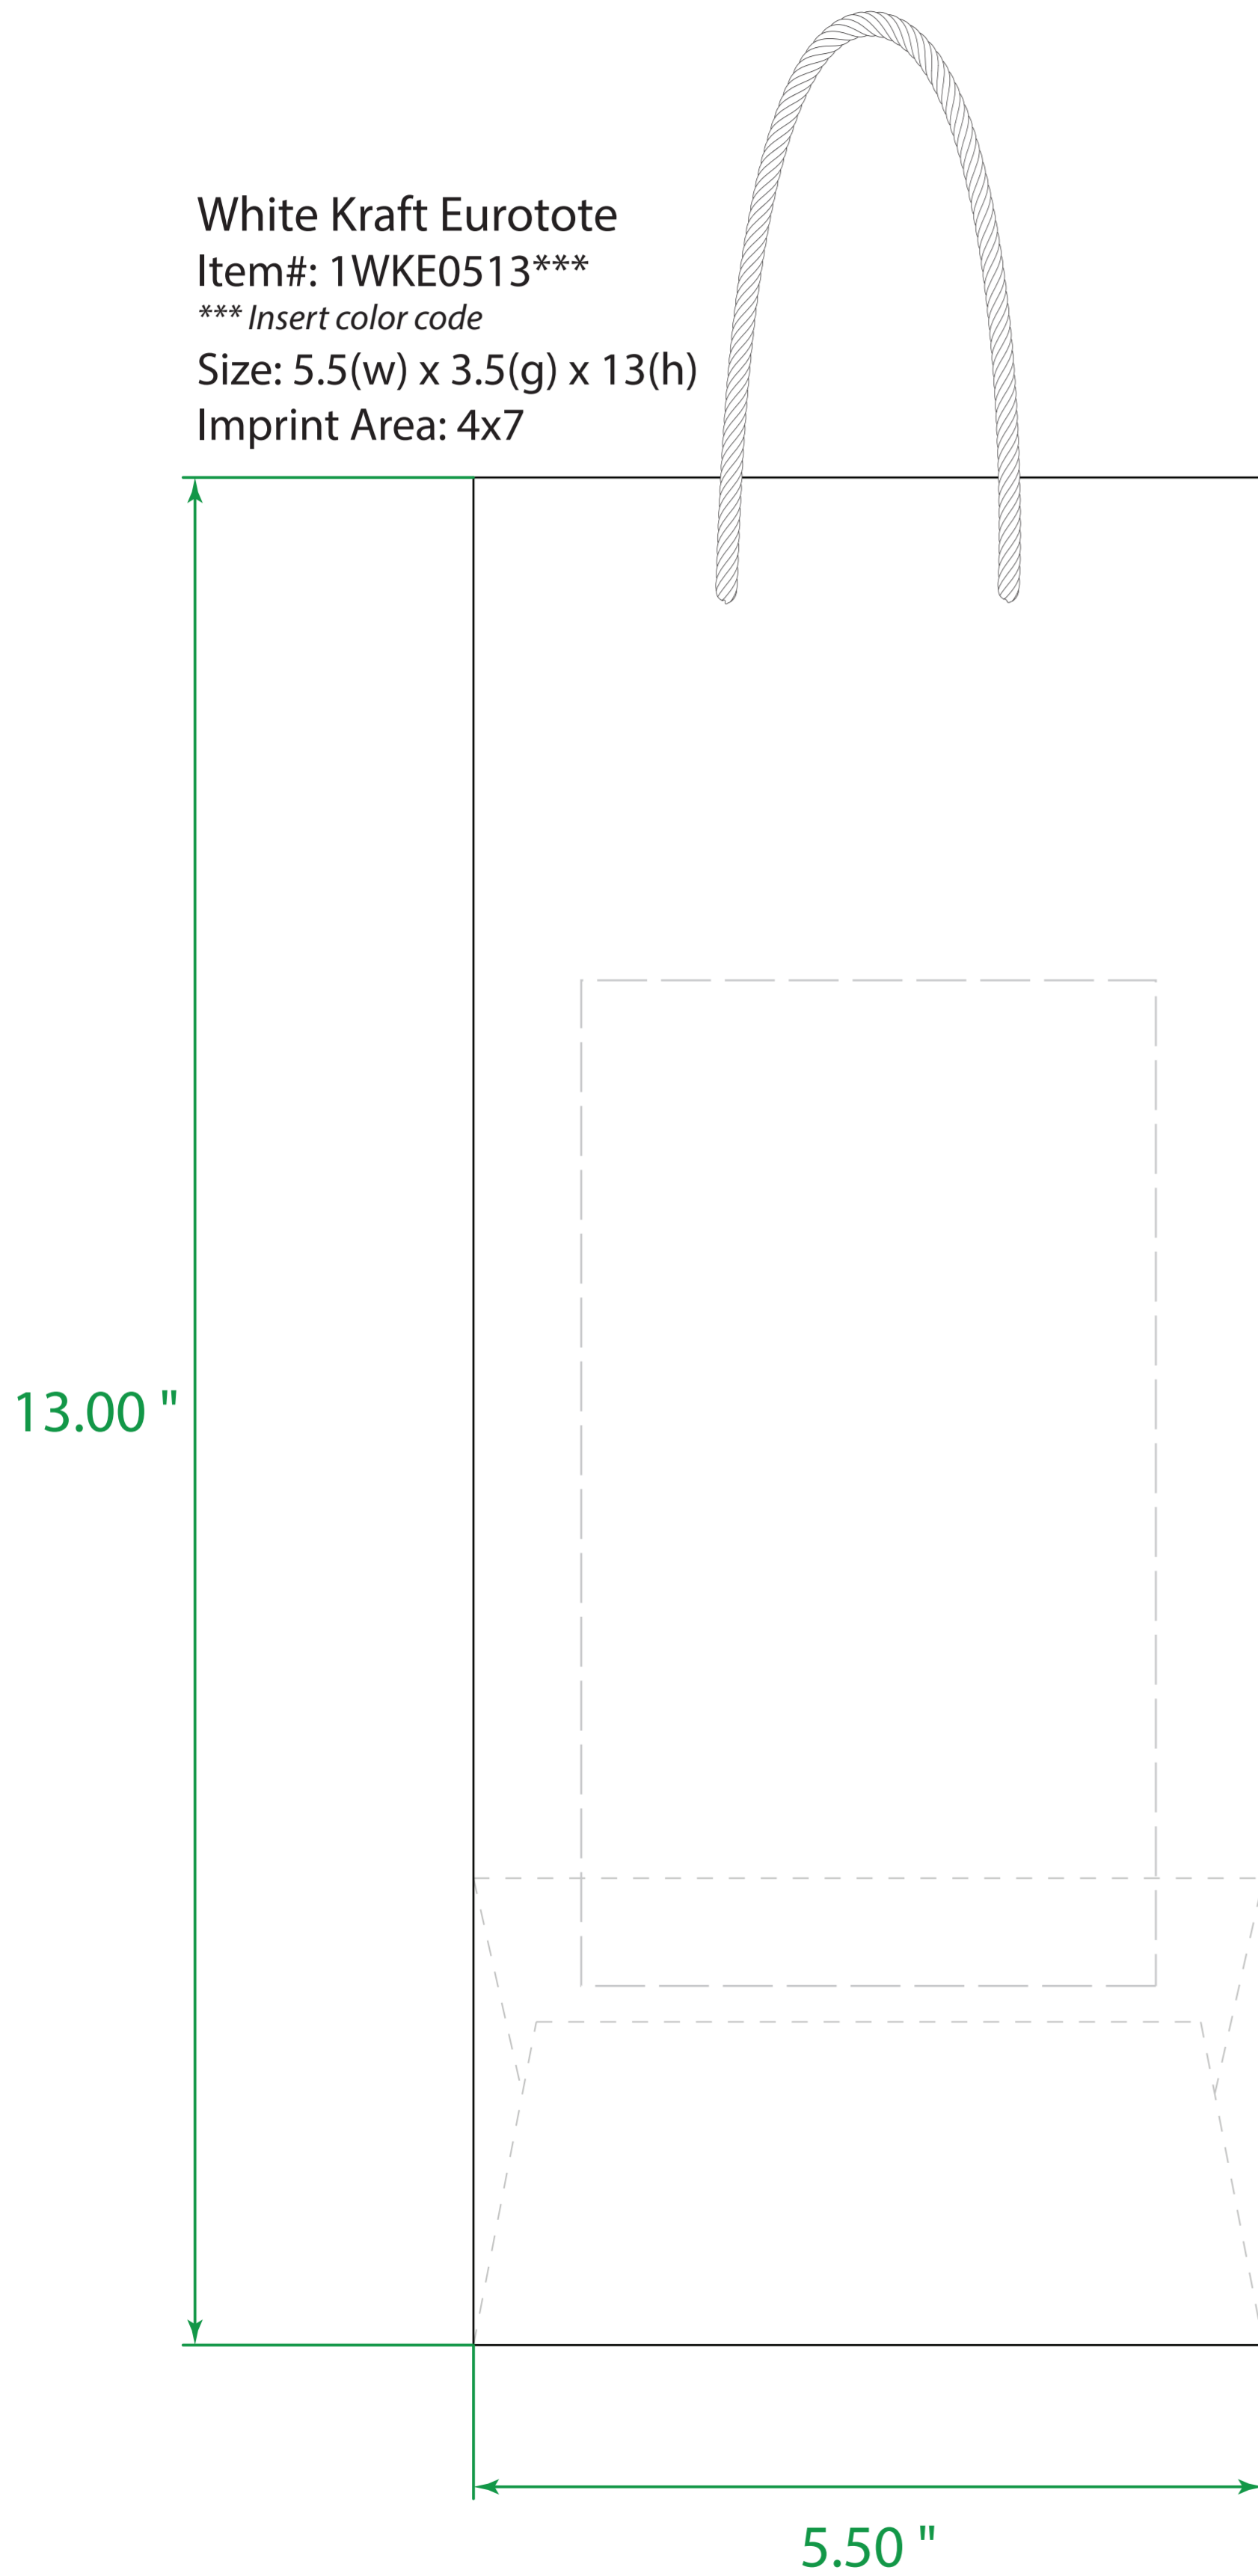

Available Product Colors:

White
(WHT)

White Kraft Eurotote

Item#: 1WKE0513***

*** Insert color code

Size: 5.5(w) x 3.5(g) x 13(h)

Imprint Area: 4x7

PO#:

Imprint Size:

Imprint Color:

Product Color:

The colors on this page are RGB simulations of Pantone Colors. Actual colors may vary.