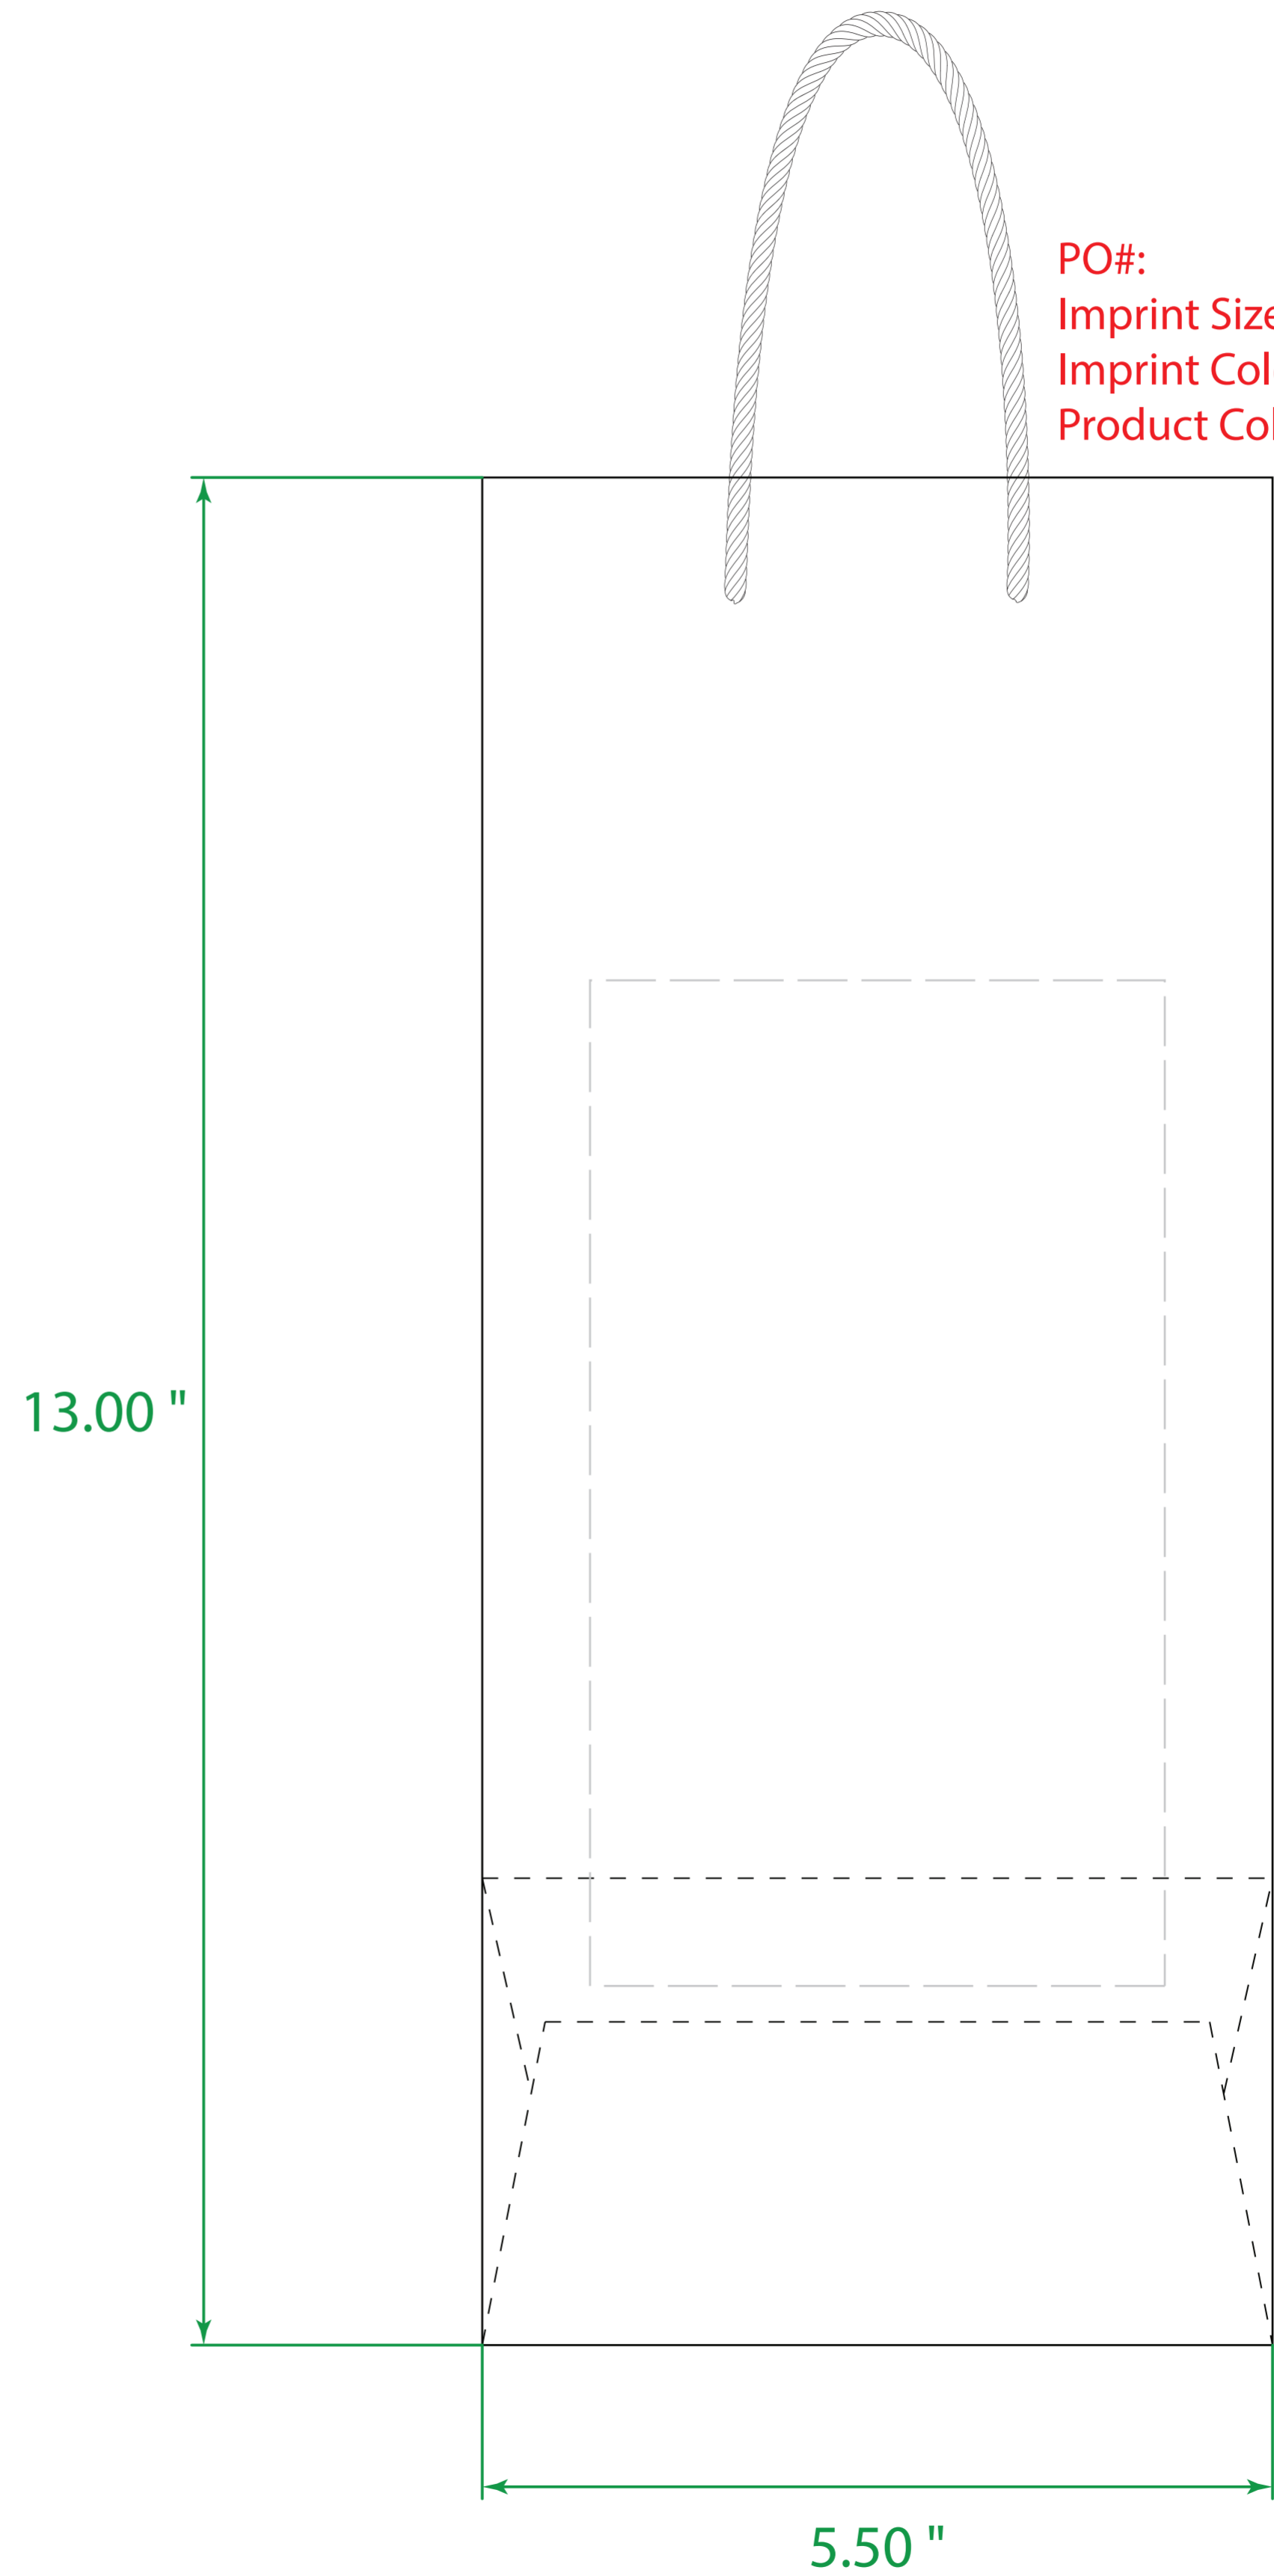

Available Product Colors:

White
(WHT)

White Kraft Eurotote

Item#: 1WKE0513***

*** Insert color code

Size: 5.5(w) x 3.5(g) x 13(h)

Imprint Area: 4x7

PO#:

Imprint Size:

Imprint Color:

Product Color:

The colors on this page are RGB simulations of Pantone Colors. Actual colors may vary.