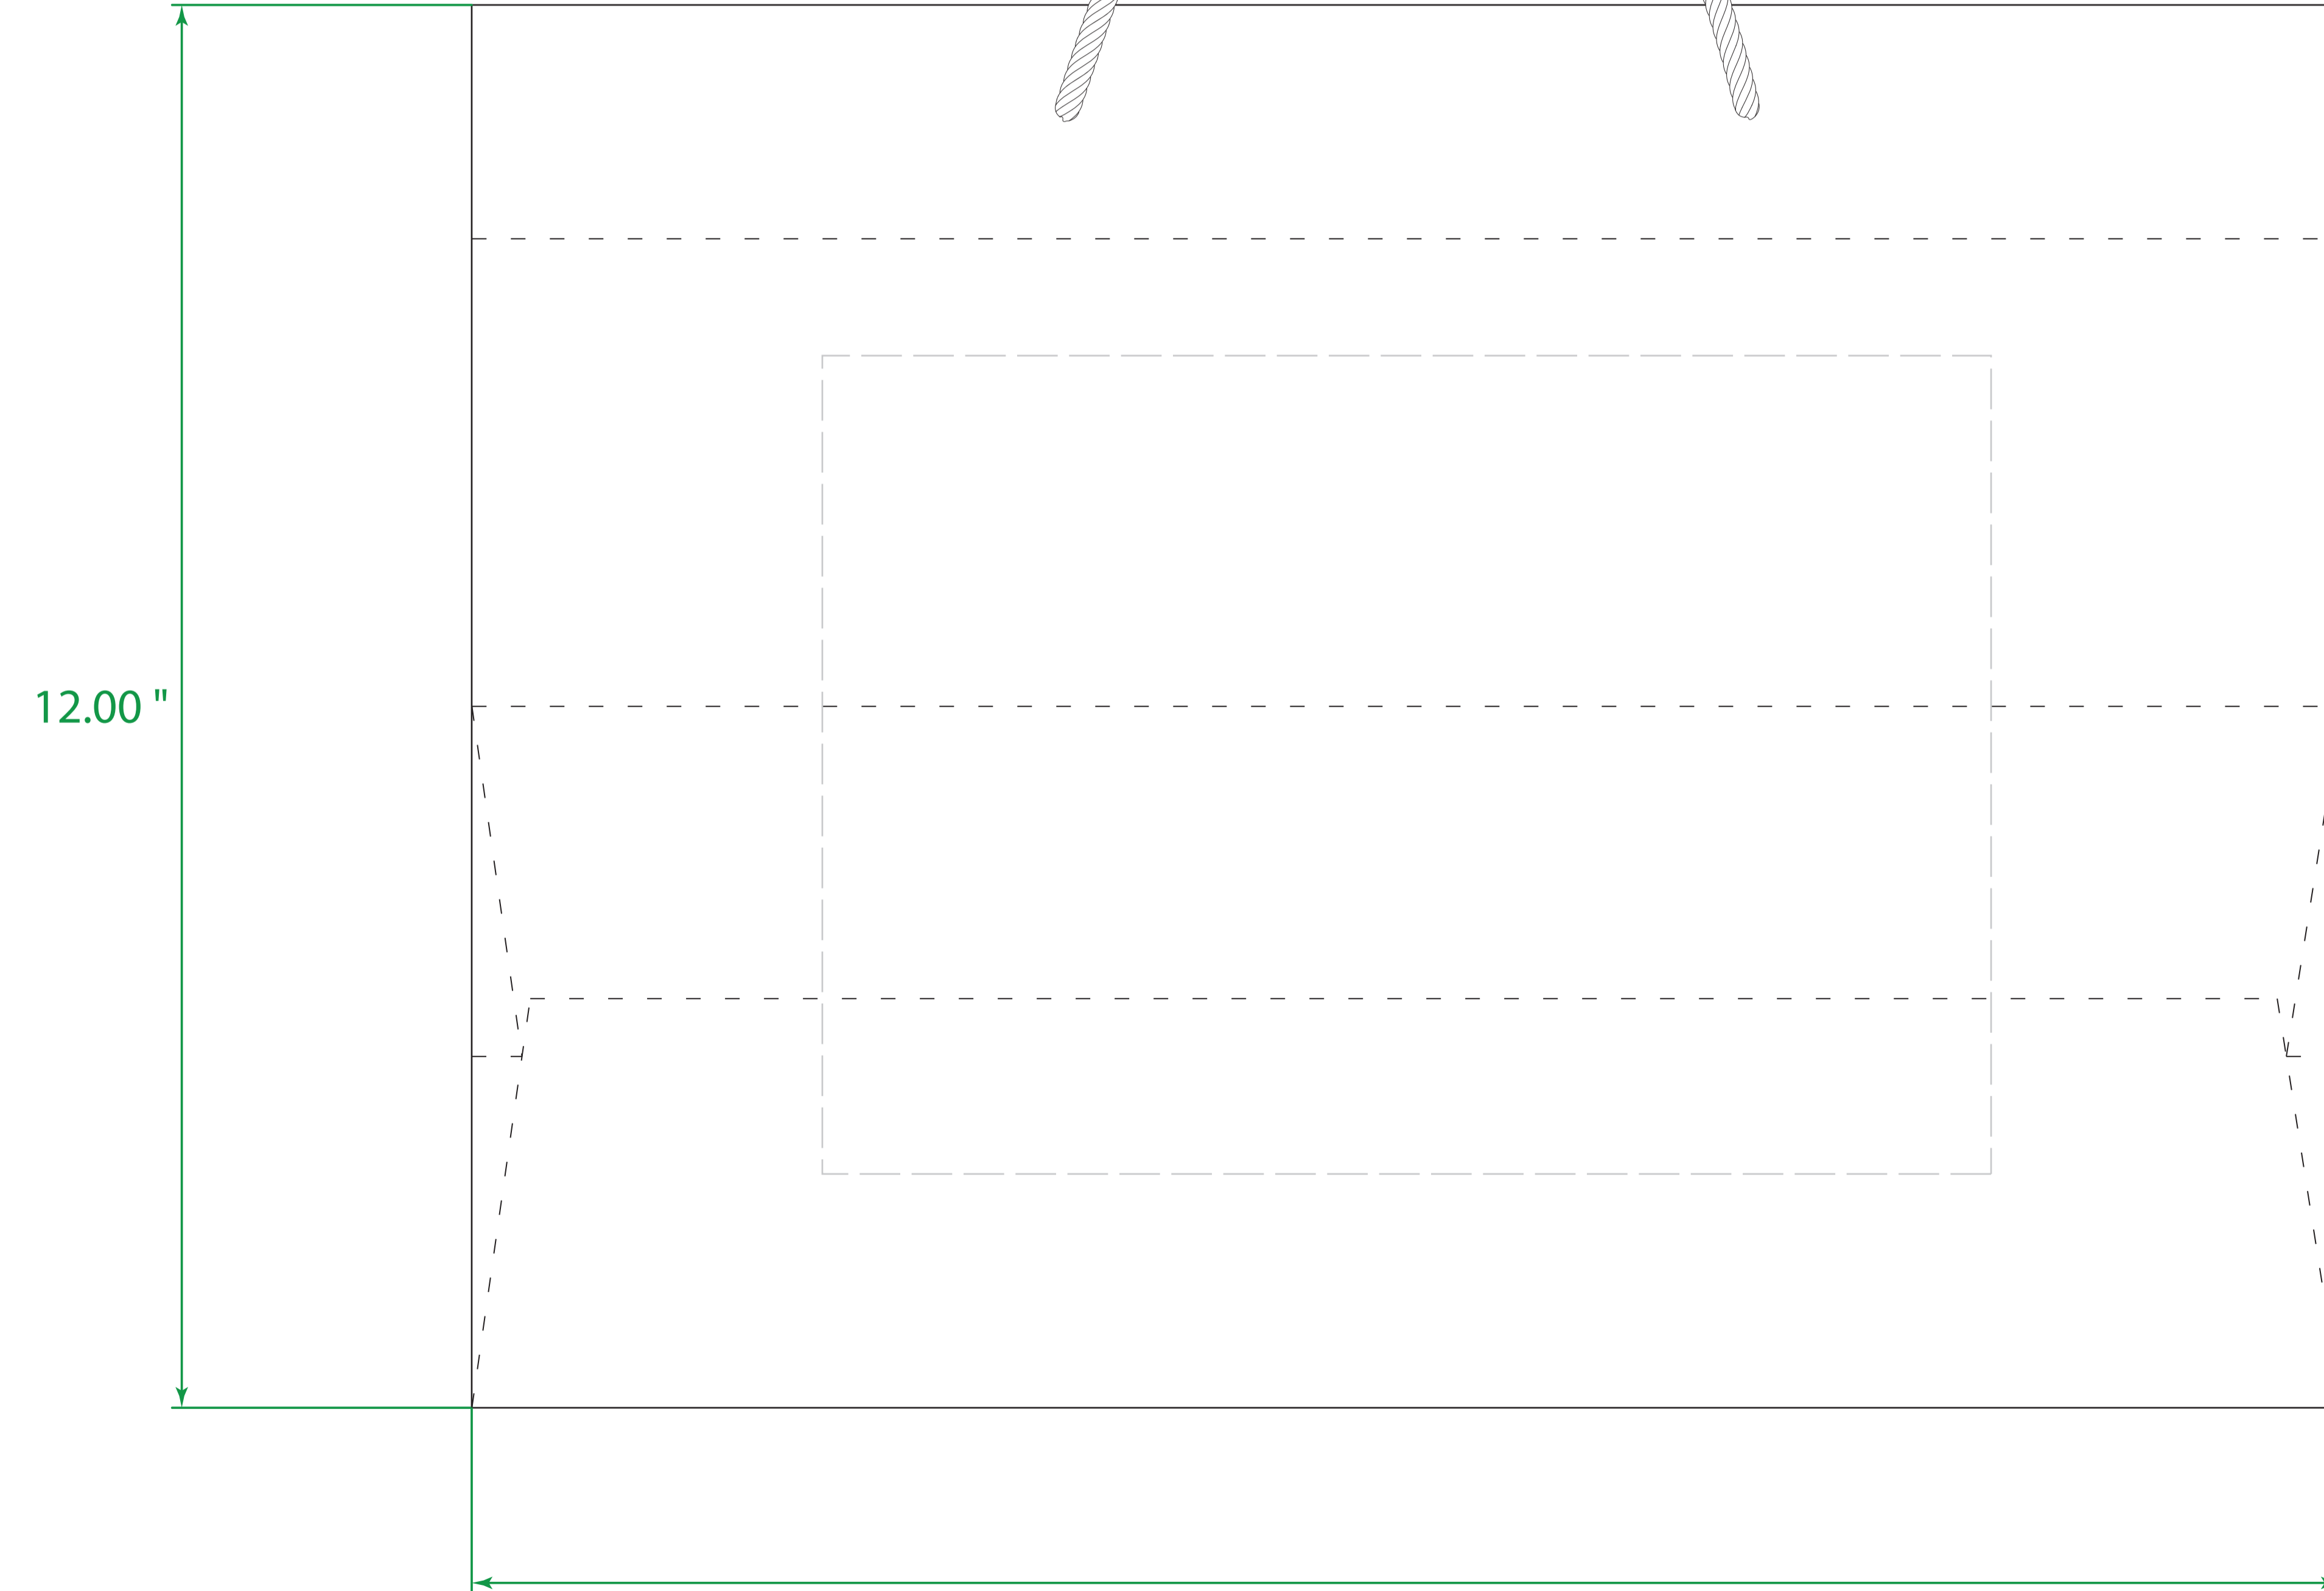

Available Product Colors:

White
(WHT)

White Kraft Eurotote
Item#: 1WKE1612***
*** Insert color code
Size: 16(w) x 6(g) x 12(h)
Imprint Area: 10x7

Location 1

16.00 "

Location 2

PO#:
Imprint Size:
Imprint Color:
Product Color:

12.00 "

16.00 "

The colors on this page are RGB simulations of Pantone Colors. Actual colors may vary.