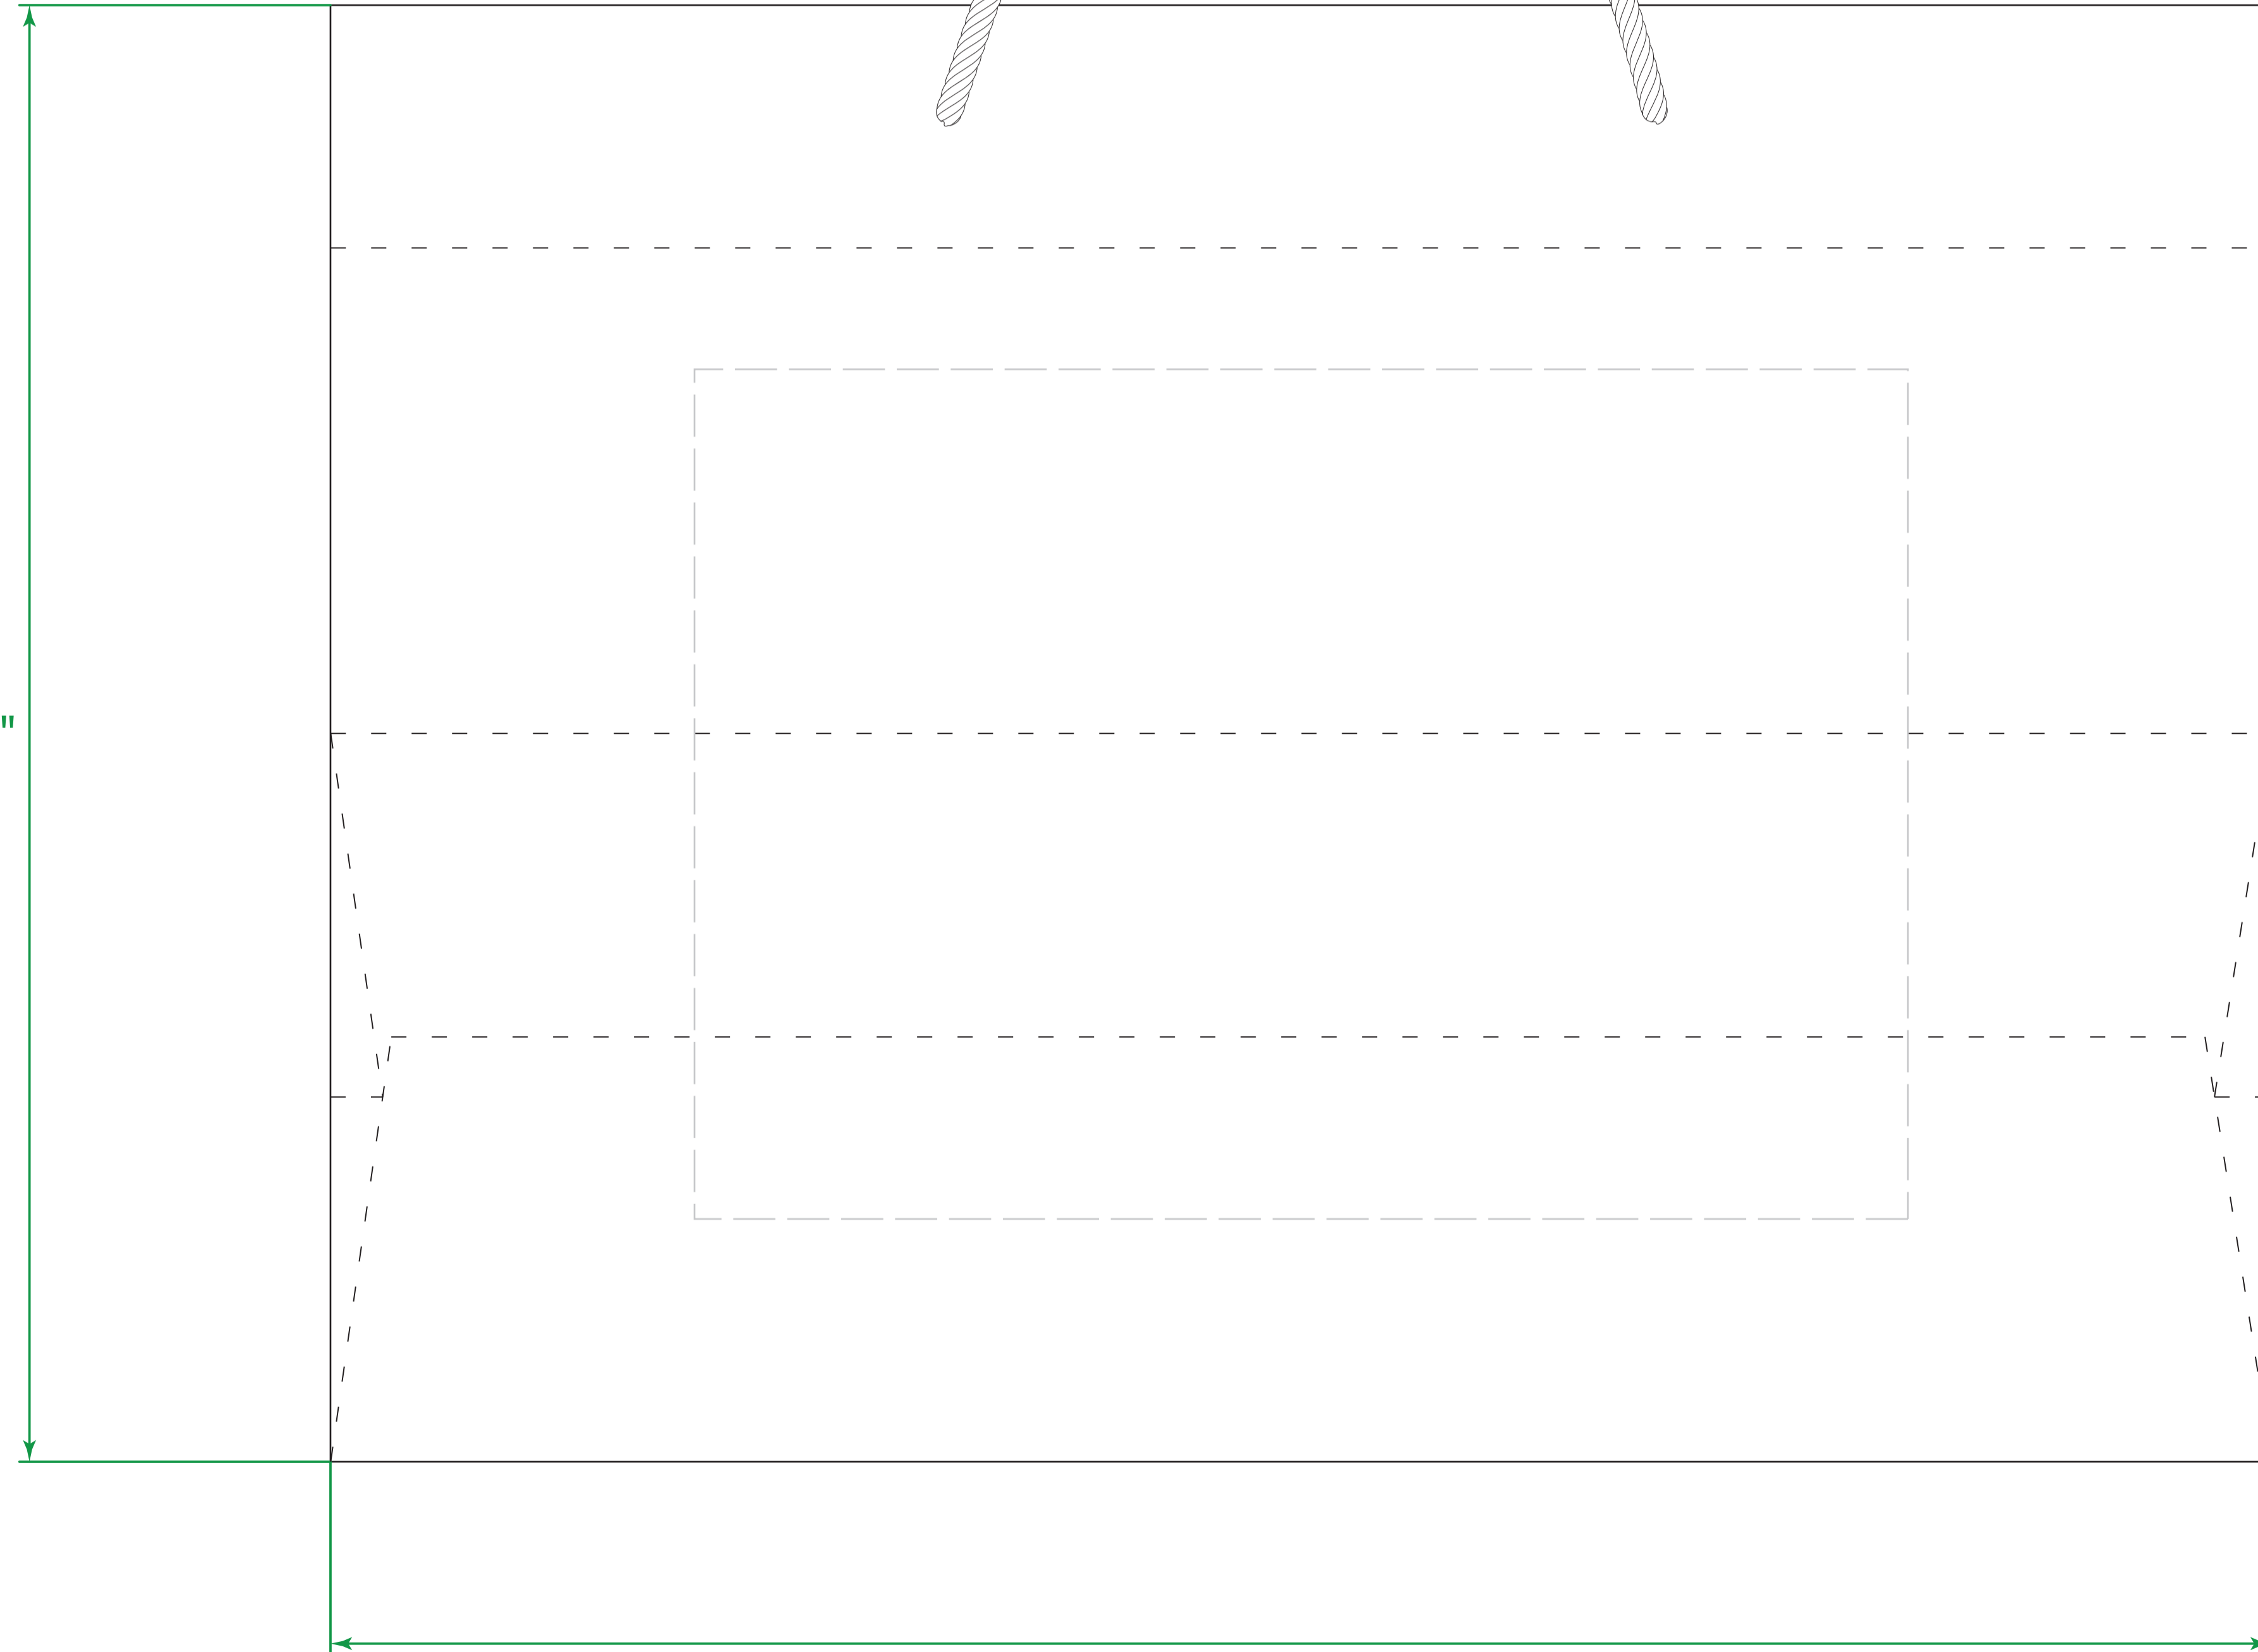

Available Product Colors:

White
(WHT)

White Kraft Eurotote
Item#: 1WKE1612***
*** Insert color code
Size: 16(w) x 6(g) x 12(h)
Imprint Area: 10x7

Location 1

16.00 "

Location 2

PO#:
Imprint Size:
Imprint Color:
Product Color:

12.00 "

16.00 "

The colors on this page are RGB simulations of Pantone Colors. Actual colors may vary.