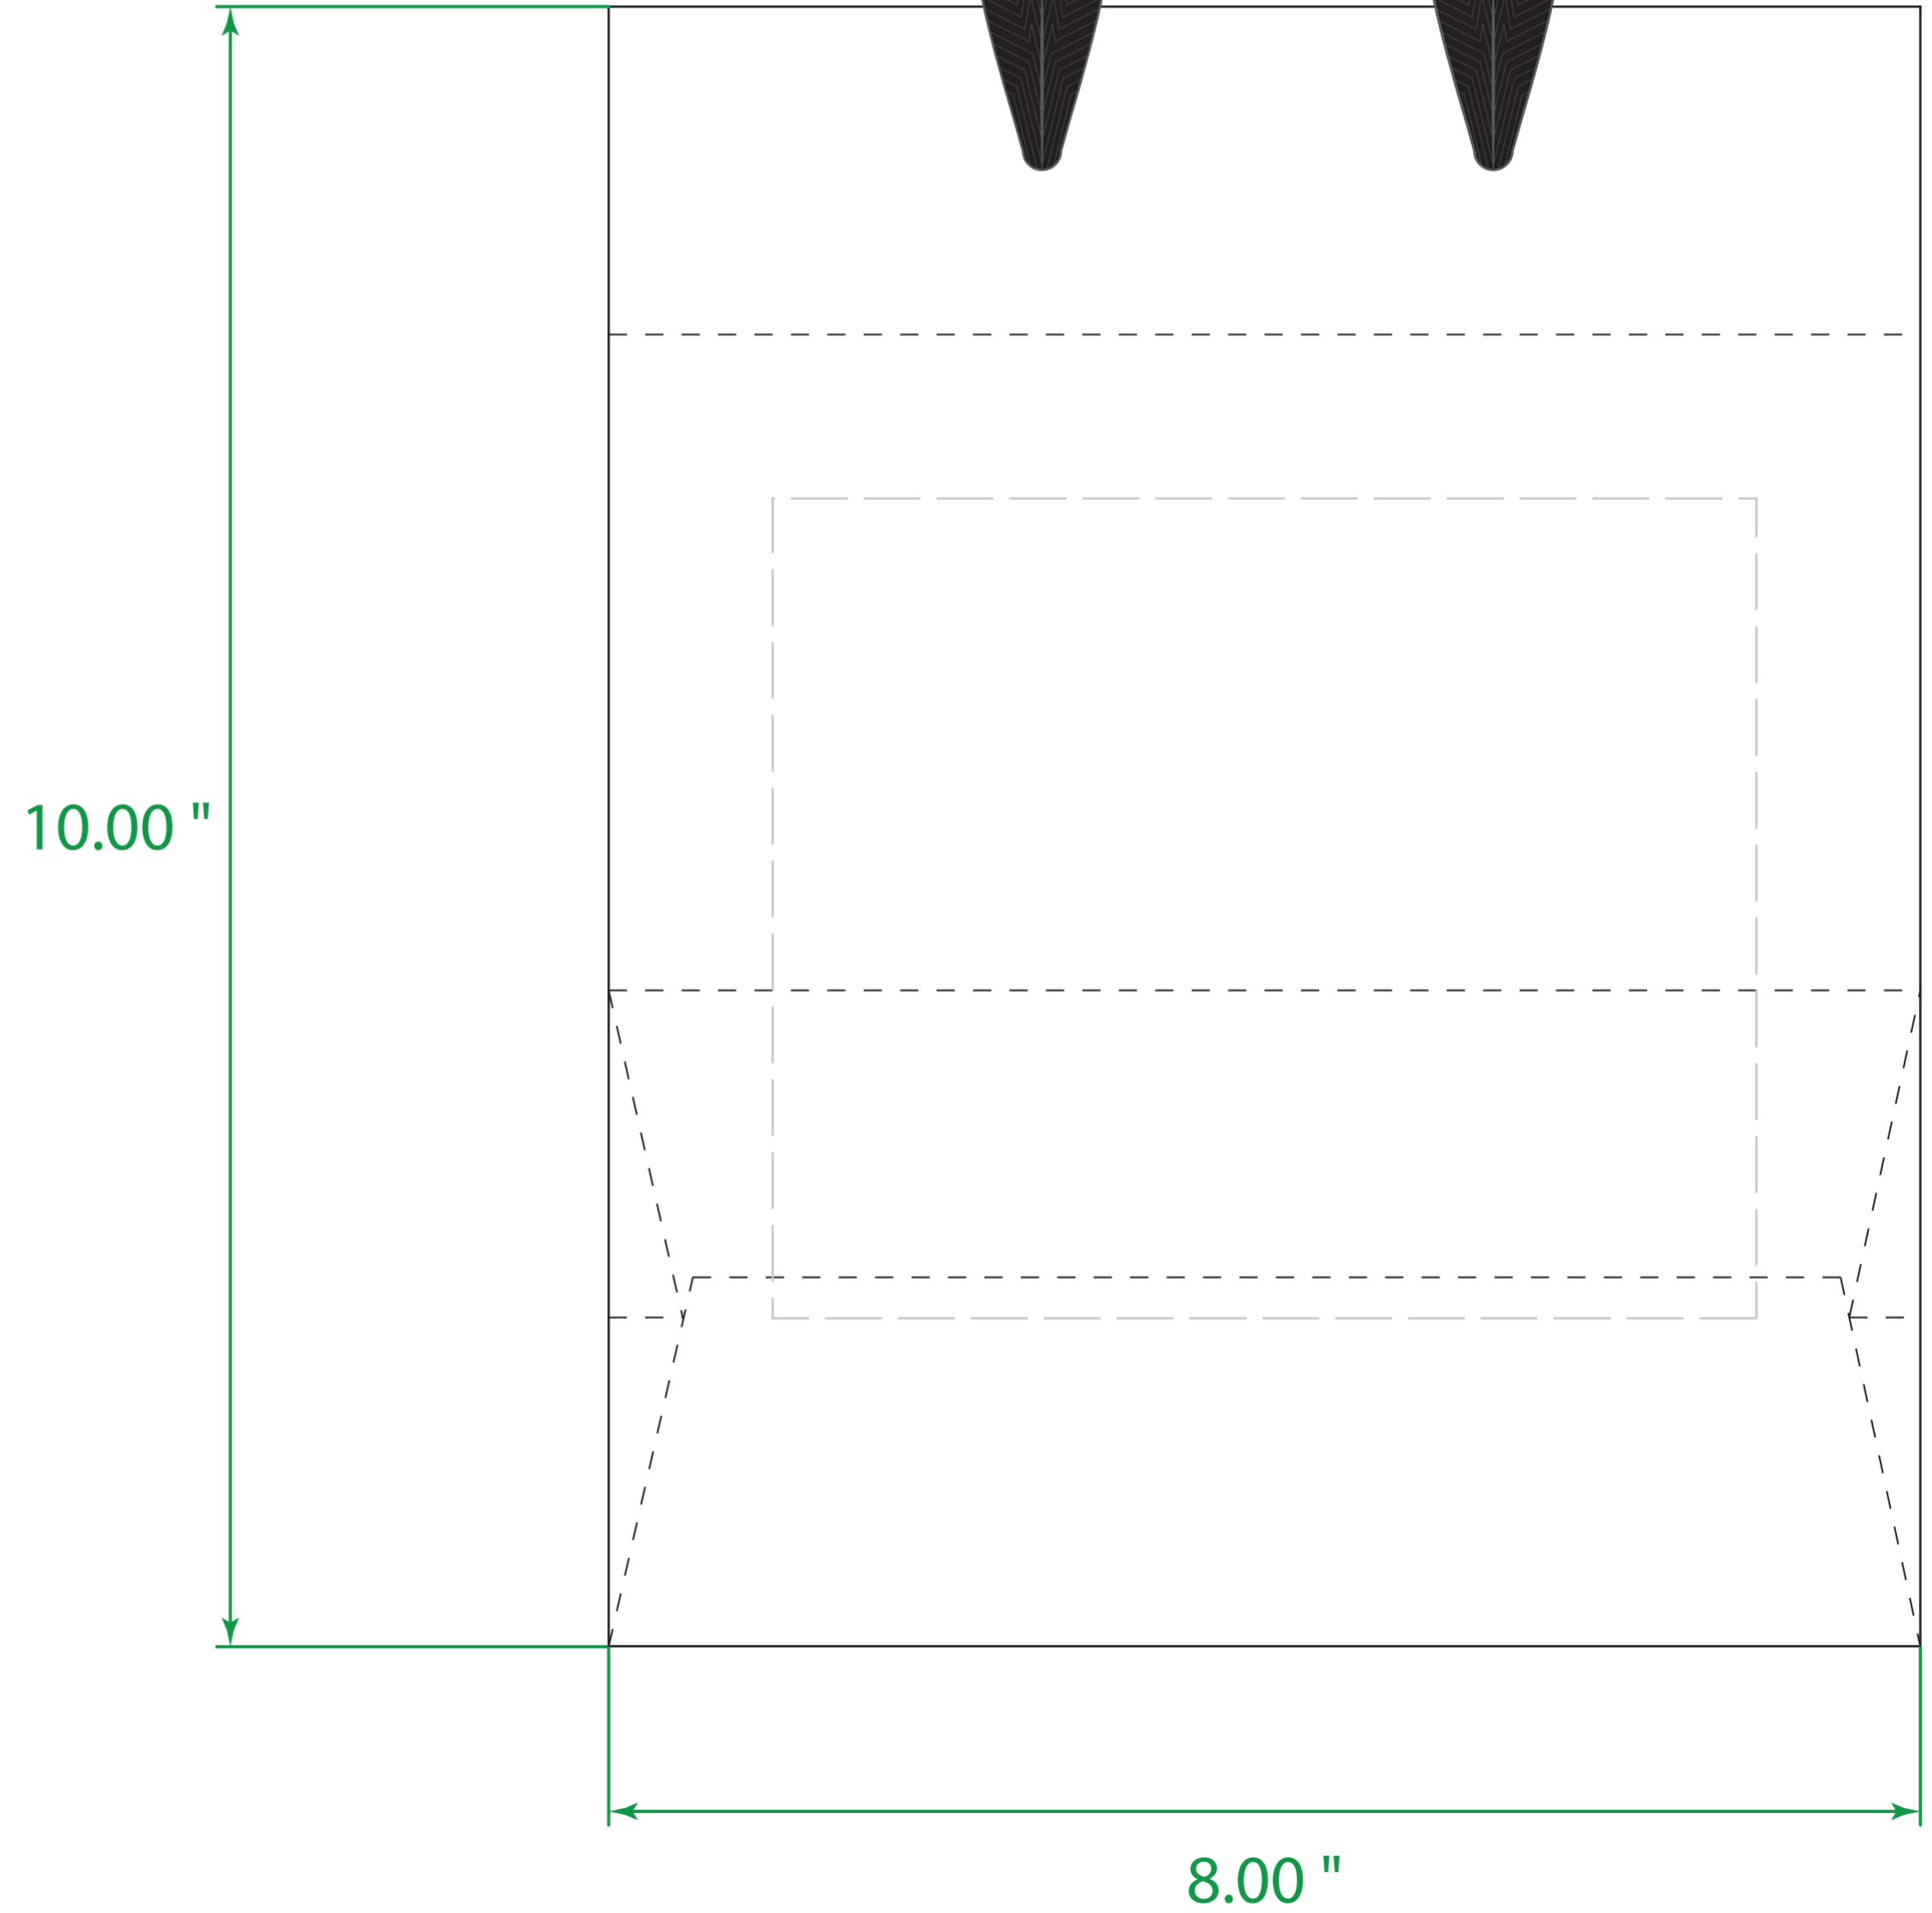

Available Product Colors:

White
(BLK)

Cotton Twill Handle White
Kraft Eurotote
Item#: 1WRE0810***
*** Insert color code
Size: 8(w) x 4(g) x 10(h)
Imprint Area: 6x5

Location 1

8.00 "

Location 2

PO#:
Imprint Size:
Imprint Color:
Product Color: