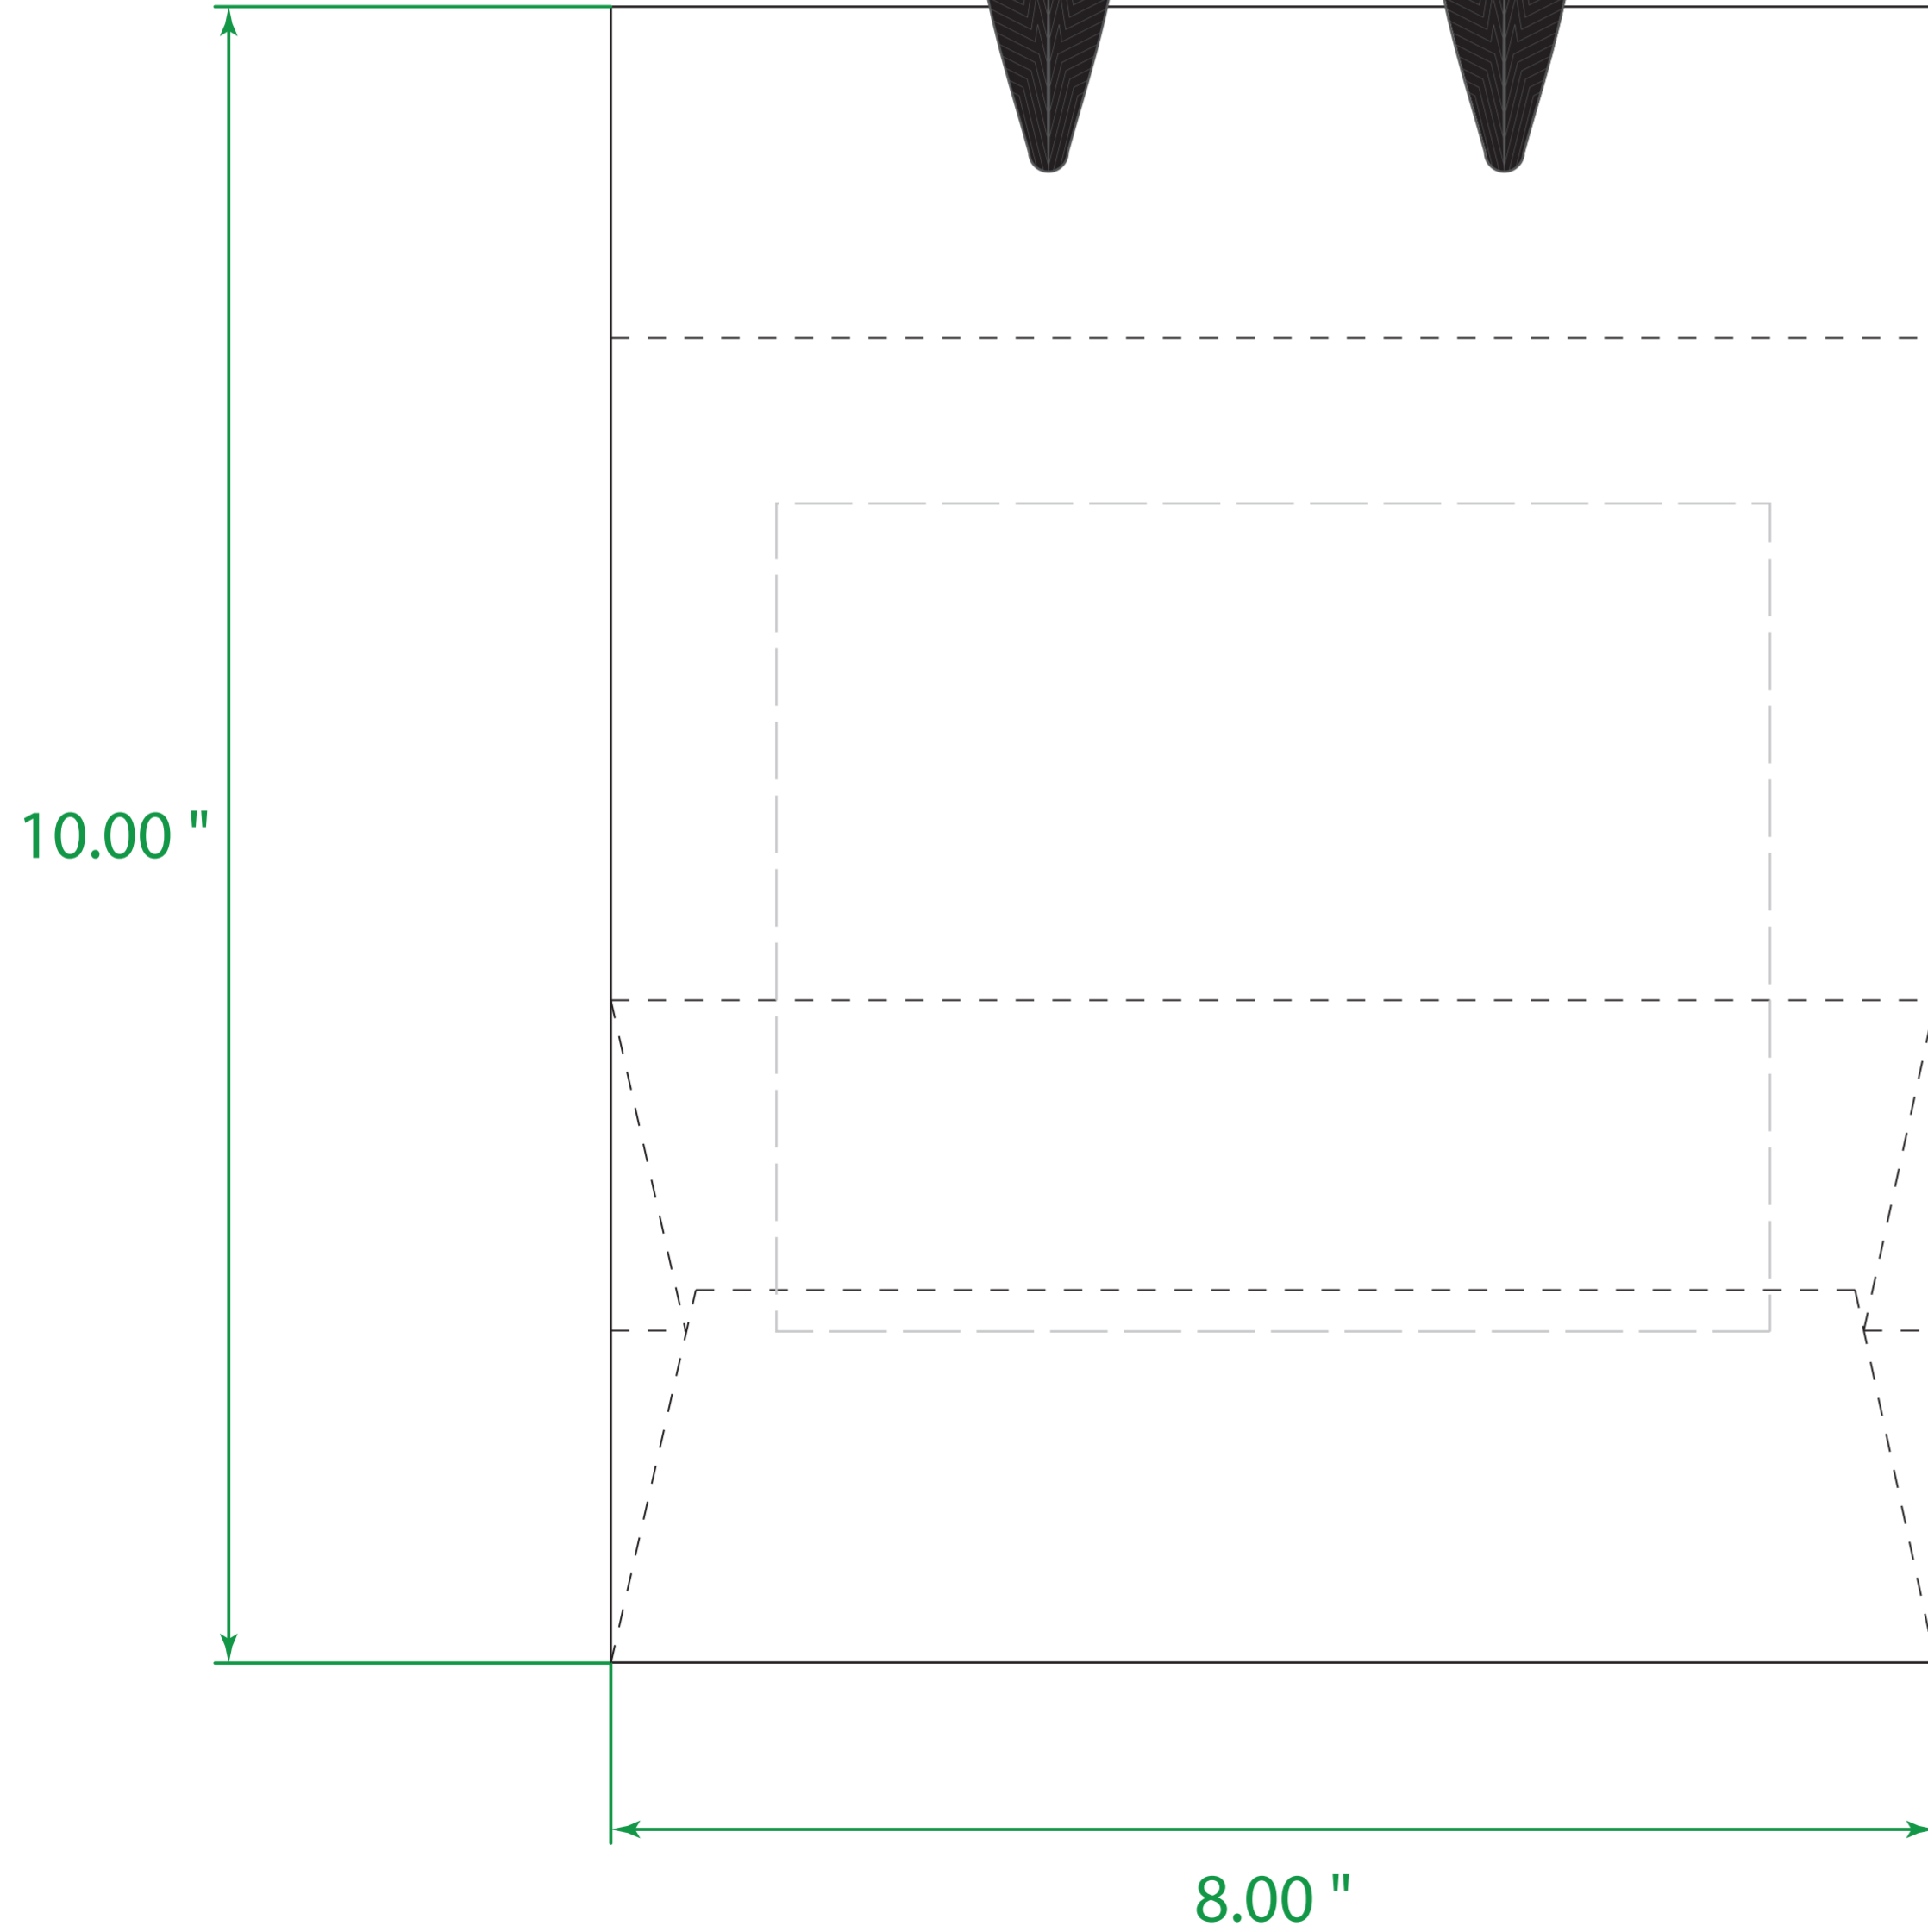

Available Product Colors:

White
(BLK)

Cotton Twill Handle White
Kraft Eurotote
Item#: 1WRE0810***
*** Insert color code
Size: 8(w) x 4(g) x 10(h)
Imprint Area: 6x5

Location 1

8.00 "

Location 2

PO#:
Imprint Size:
Imprint Color:
Product Color: