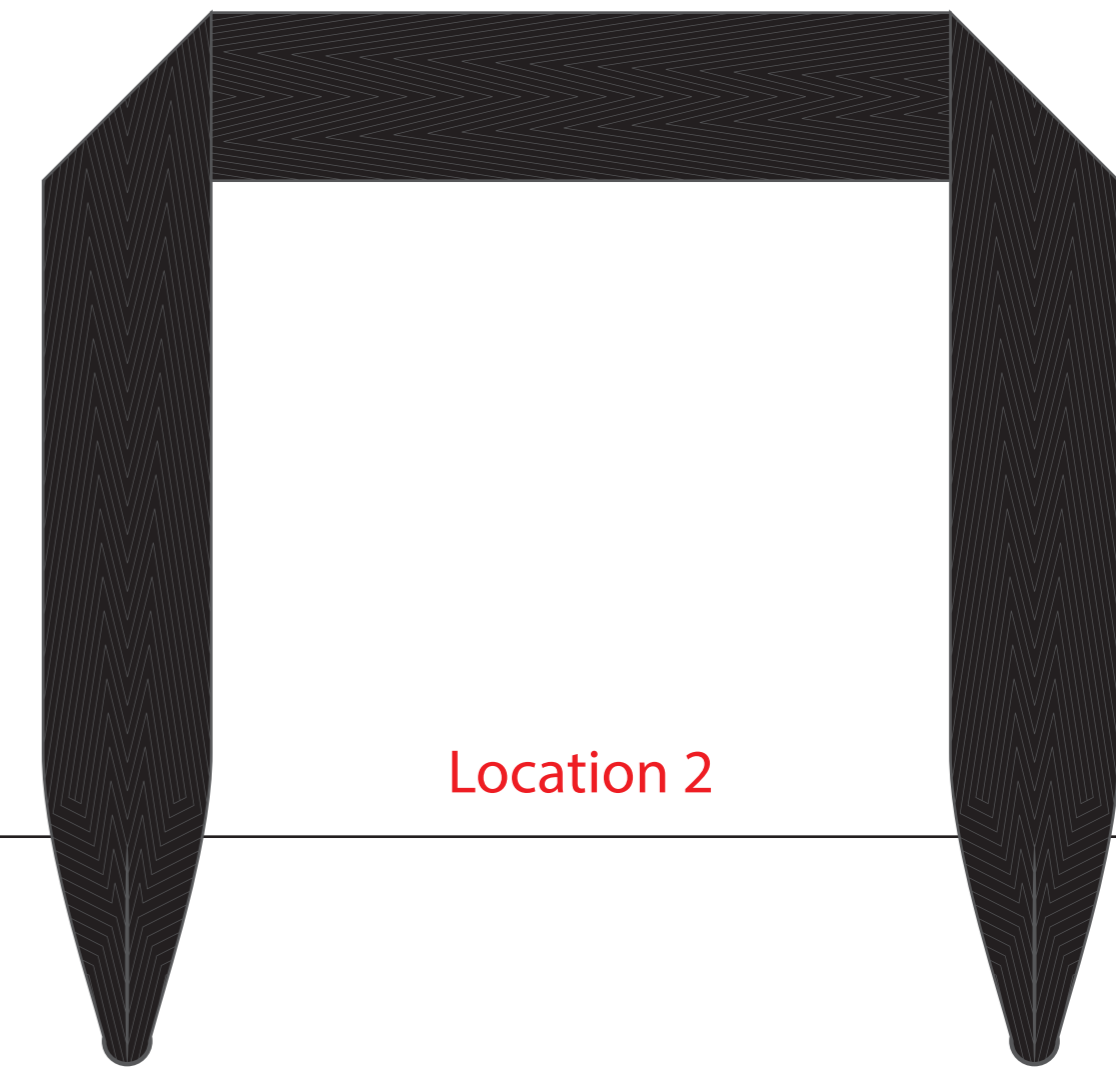

Available Product Colors:

Cotton Twill Handle White  
Kraft Eurotote  
Item#: 1WRE1310\*\*\*  
\*\*\* Insert color code  
Size: 13(w) x 5(g) x 10(h)  
Imprint Area: 8x6

Location 1

13.00 "

Location 2

13.00 "