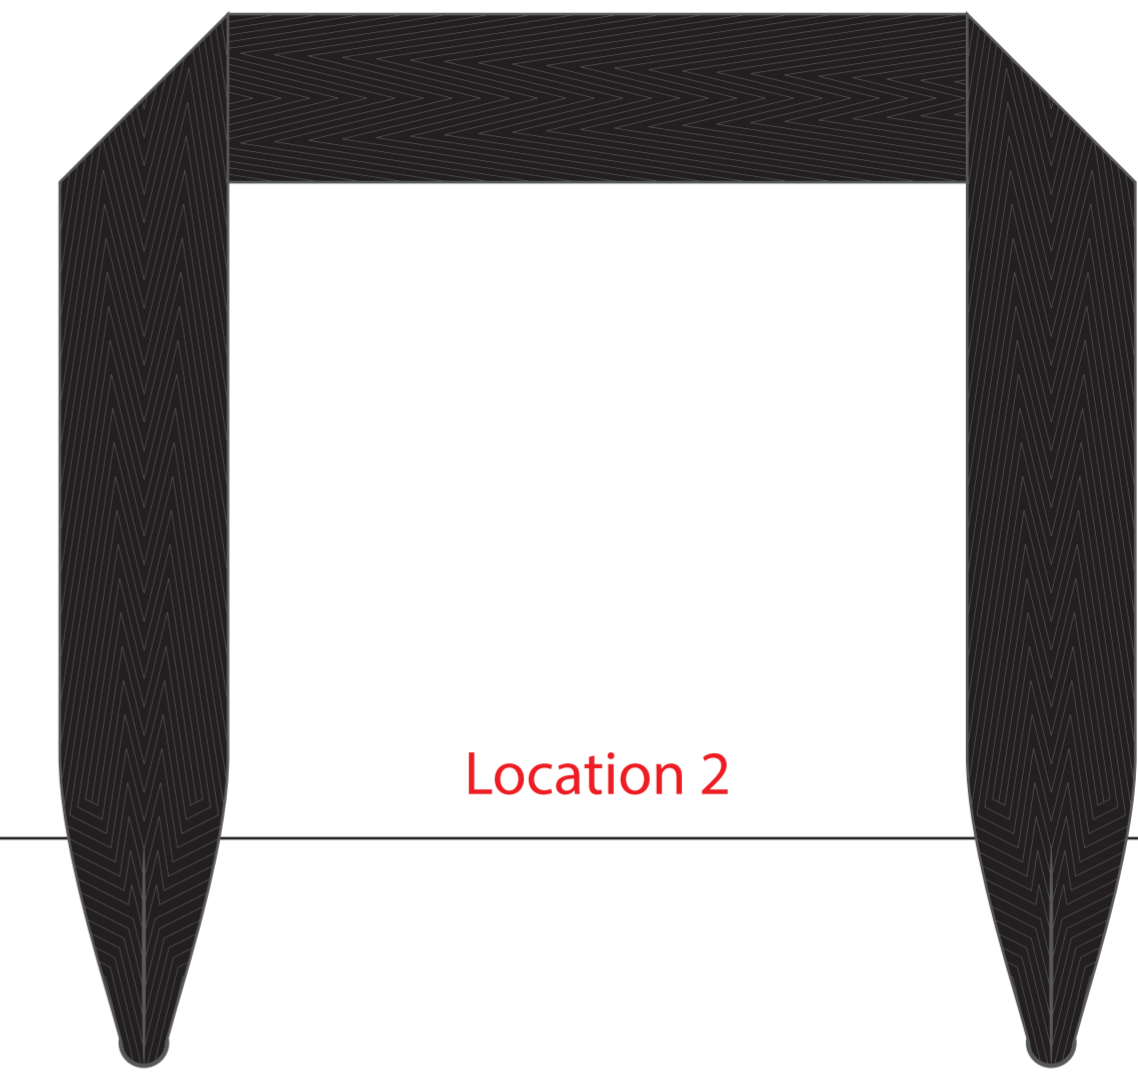

Available Product Colors:

Cotton Twill Handle White  
Kraft Eurotote  
Item#: 1WRE1310\*\*\*  
\*\*\* Insert color code  
Size: 13(w) x 5(g) x 10(h)  
Imprint Area: 8x6

Location 1

Location 2

PO#:  
Imprint Size:  
Imprint Color:  
Product Color: