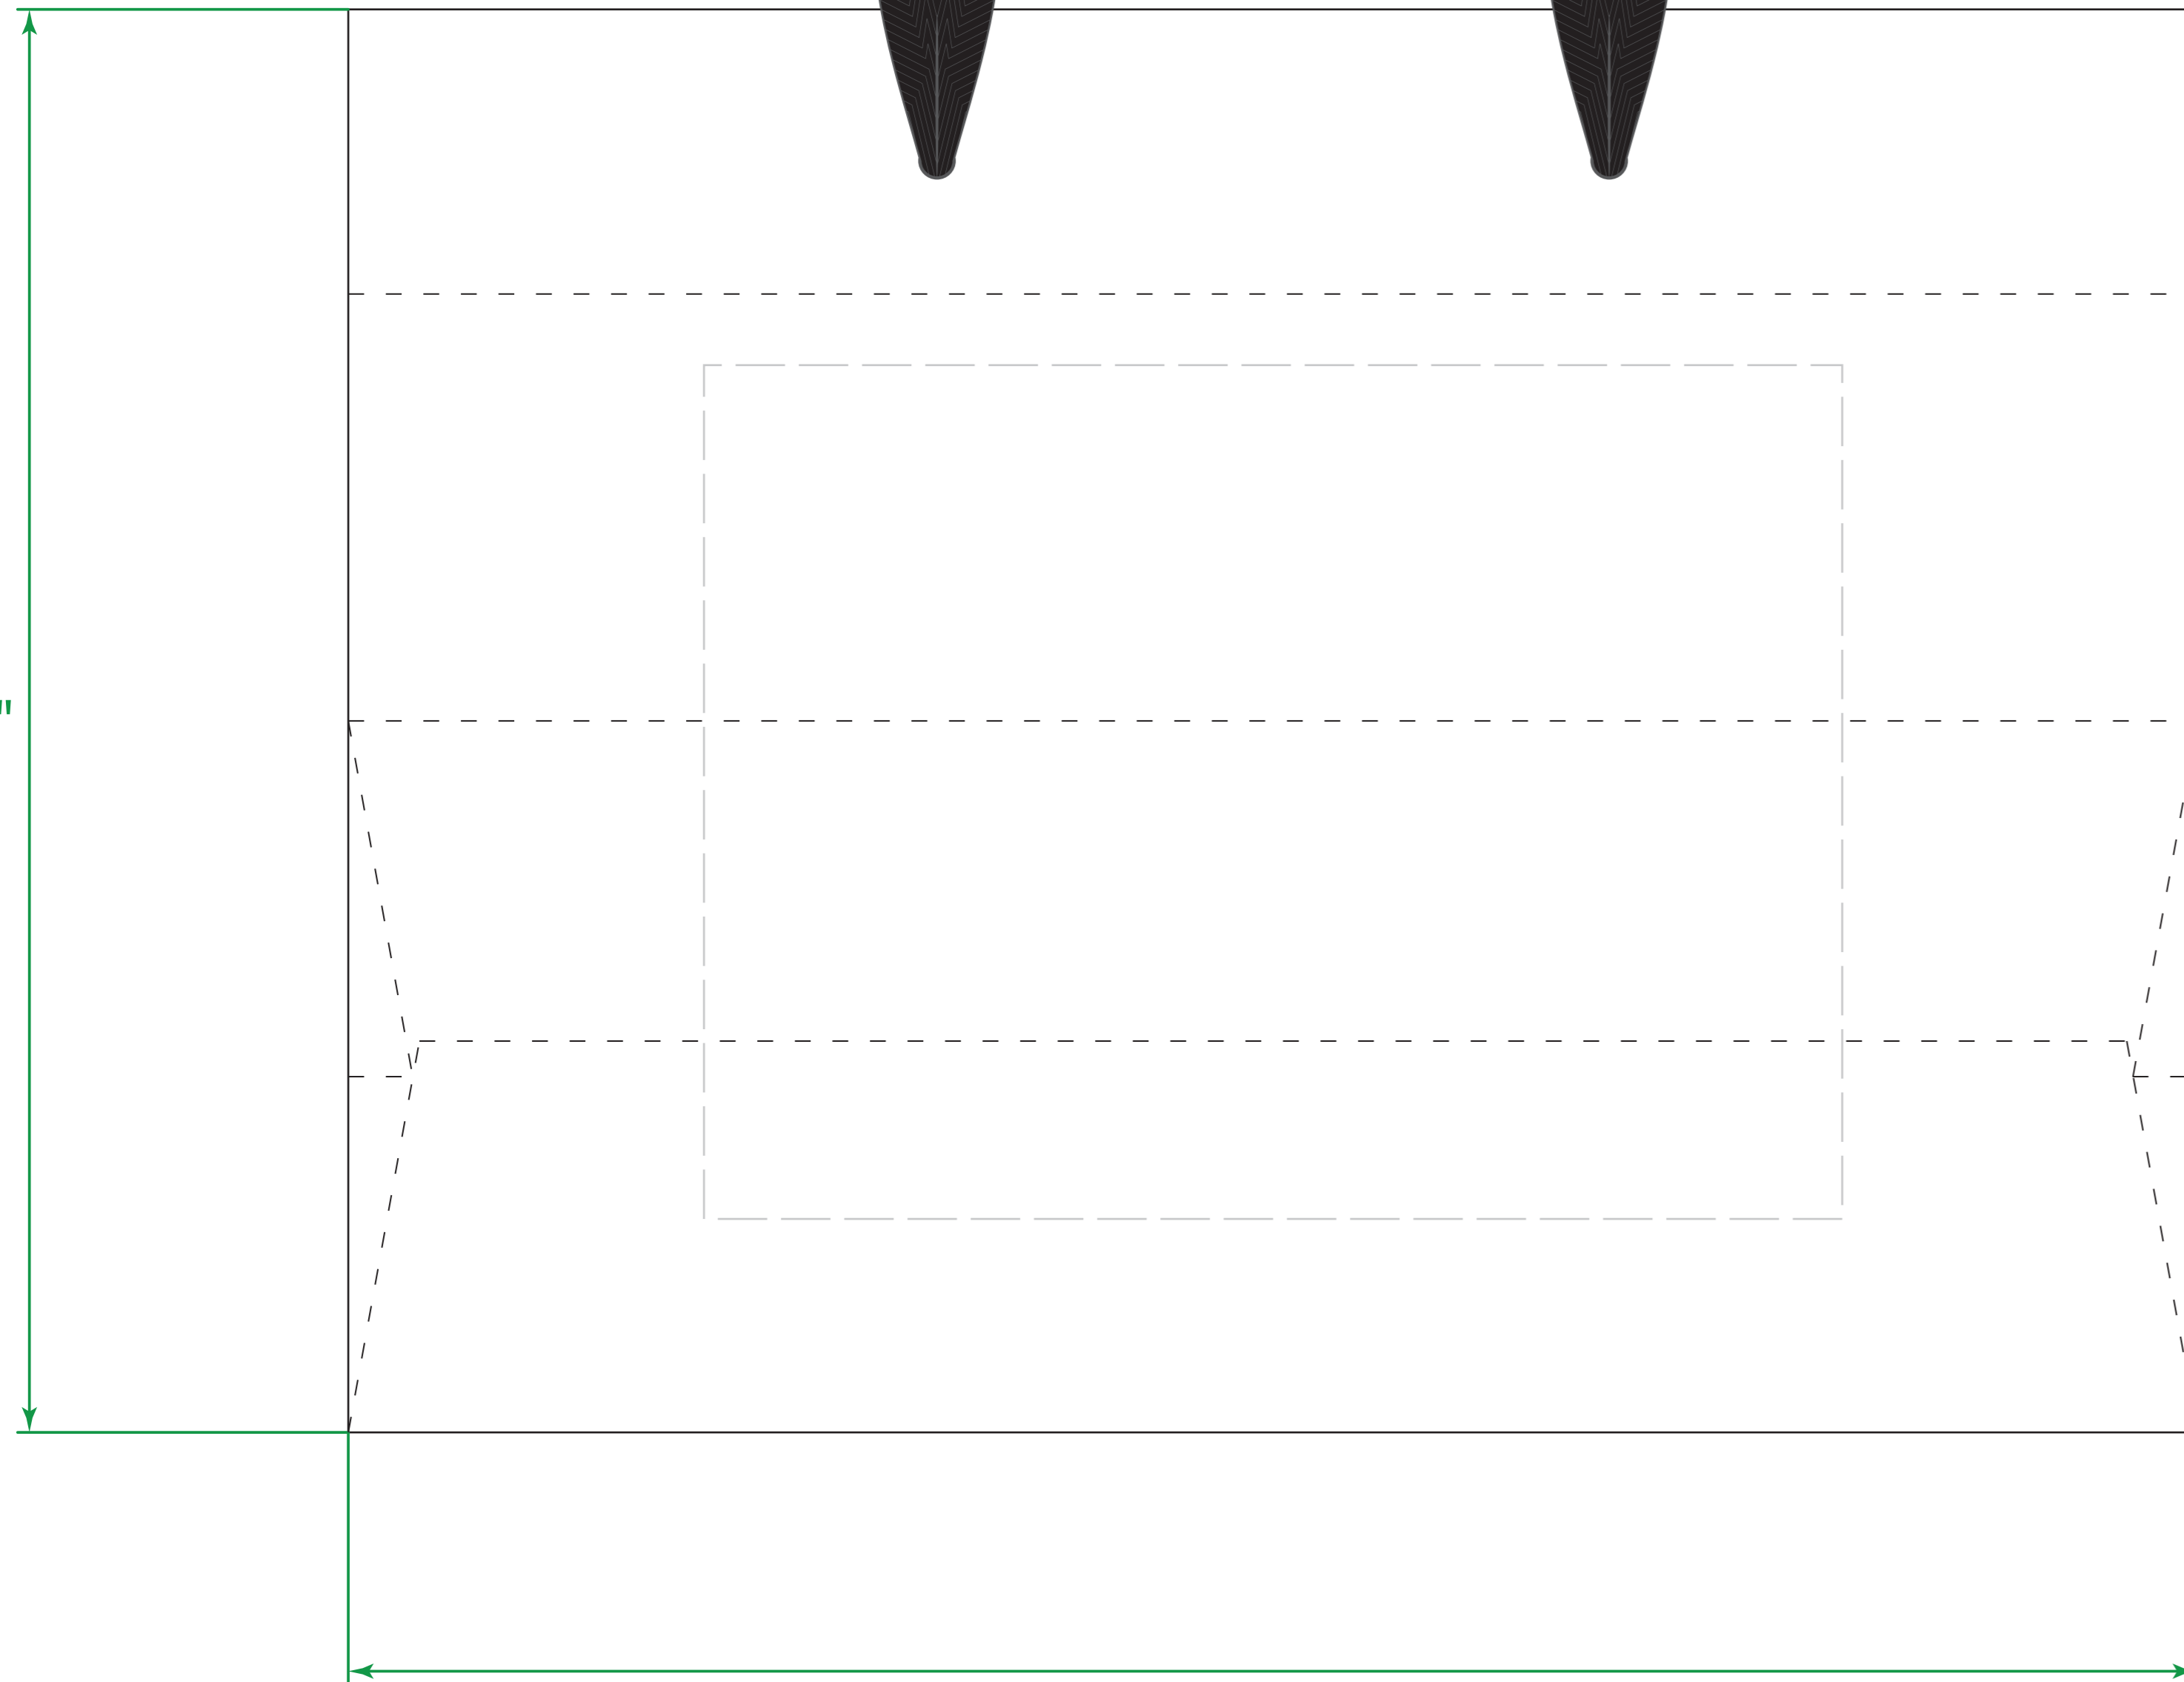

Available Product Colors:

Cotton Twill Handle White  
Kraft Eurotote  
Item#: 1WRE1310\*\*\*  
\*\*\* Insert color code  
Size: 13(w) x 5(g) x 10(h)  
Imprint Area: 8x6

Location 1

13.00 "

Location 2

13.00 "

PO#:  
Imprint Size:  
Imprint Color:  
Product Color:

*The colors on this page are RGB simulations of Pantone Colors. Actual colors may vary.*