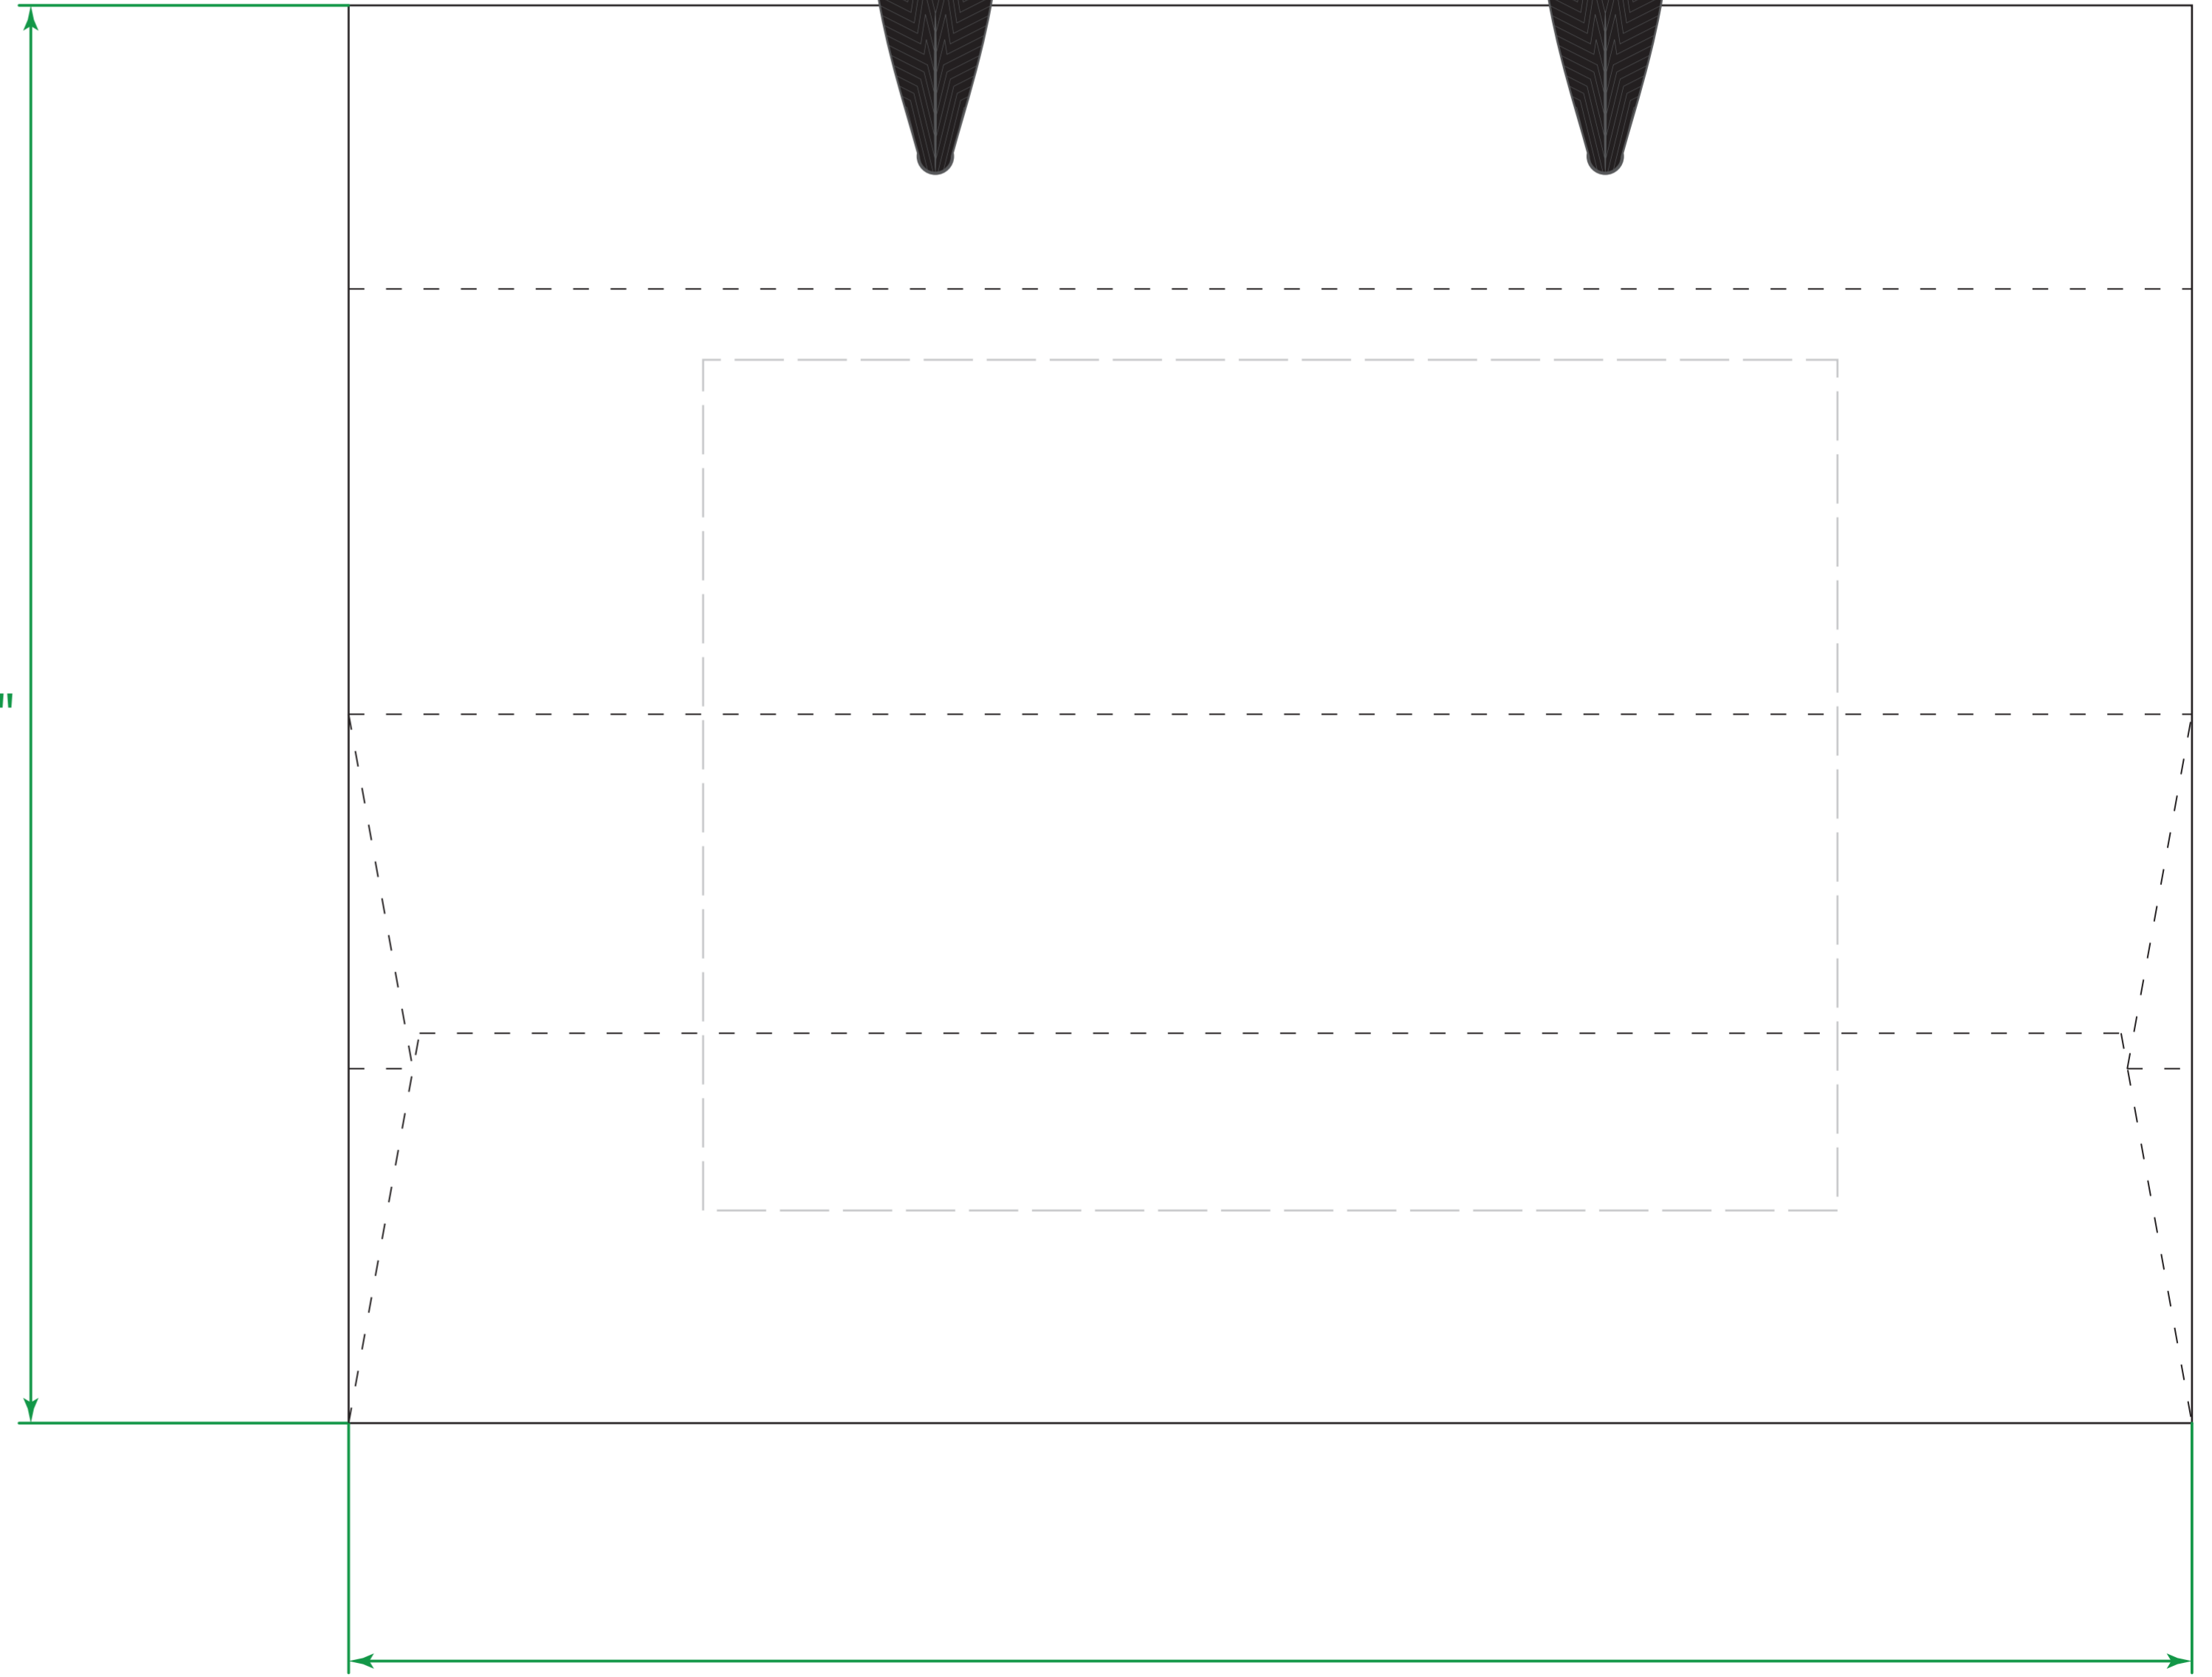

Available Product Colors:

Cotton Twill Handle White  
Kraft Eurotote  
Item#: 1WRE1310\*\*\*  
\*\*\* Insert color code  
Size: 13(w) x 5(g) x 10(h)  
Imprint Area: 8x6

Location 1

Location 2

PO#:  
Imprint Size:  
Imprint Color:  
Product Color:

10.00 "

13.00 "

10.00 "

13.00 "

*The colors on this page are RGB simulations of Pantone Colors. Actual colors may vary.*