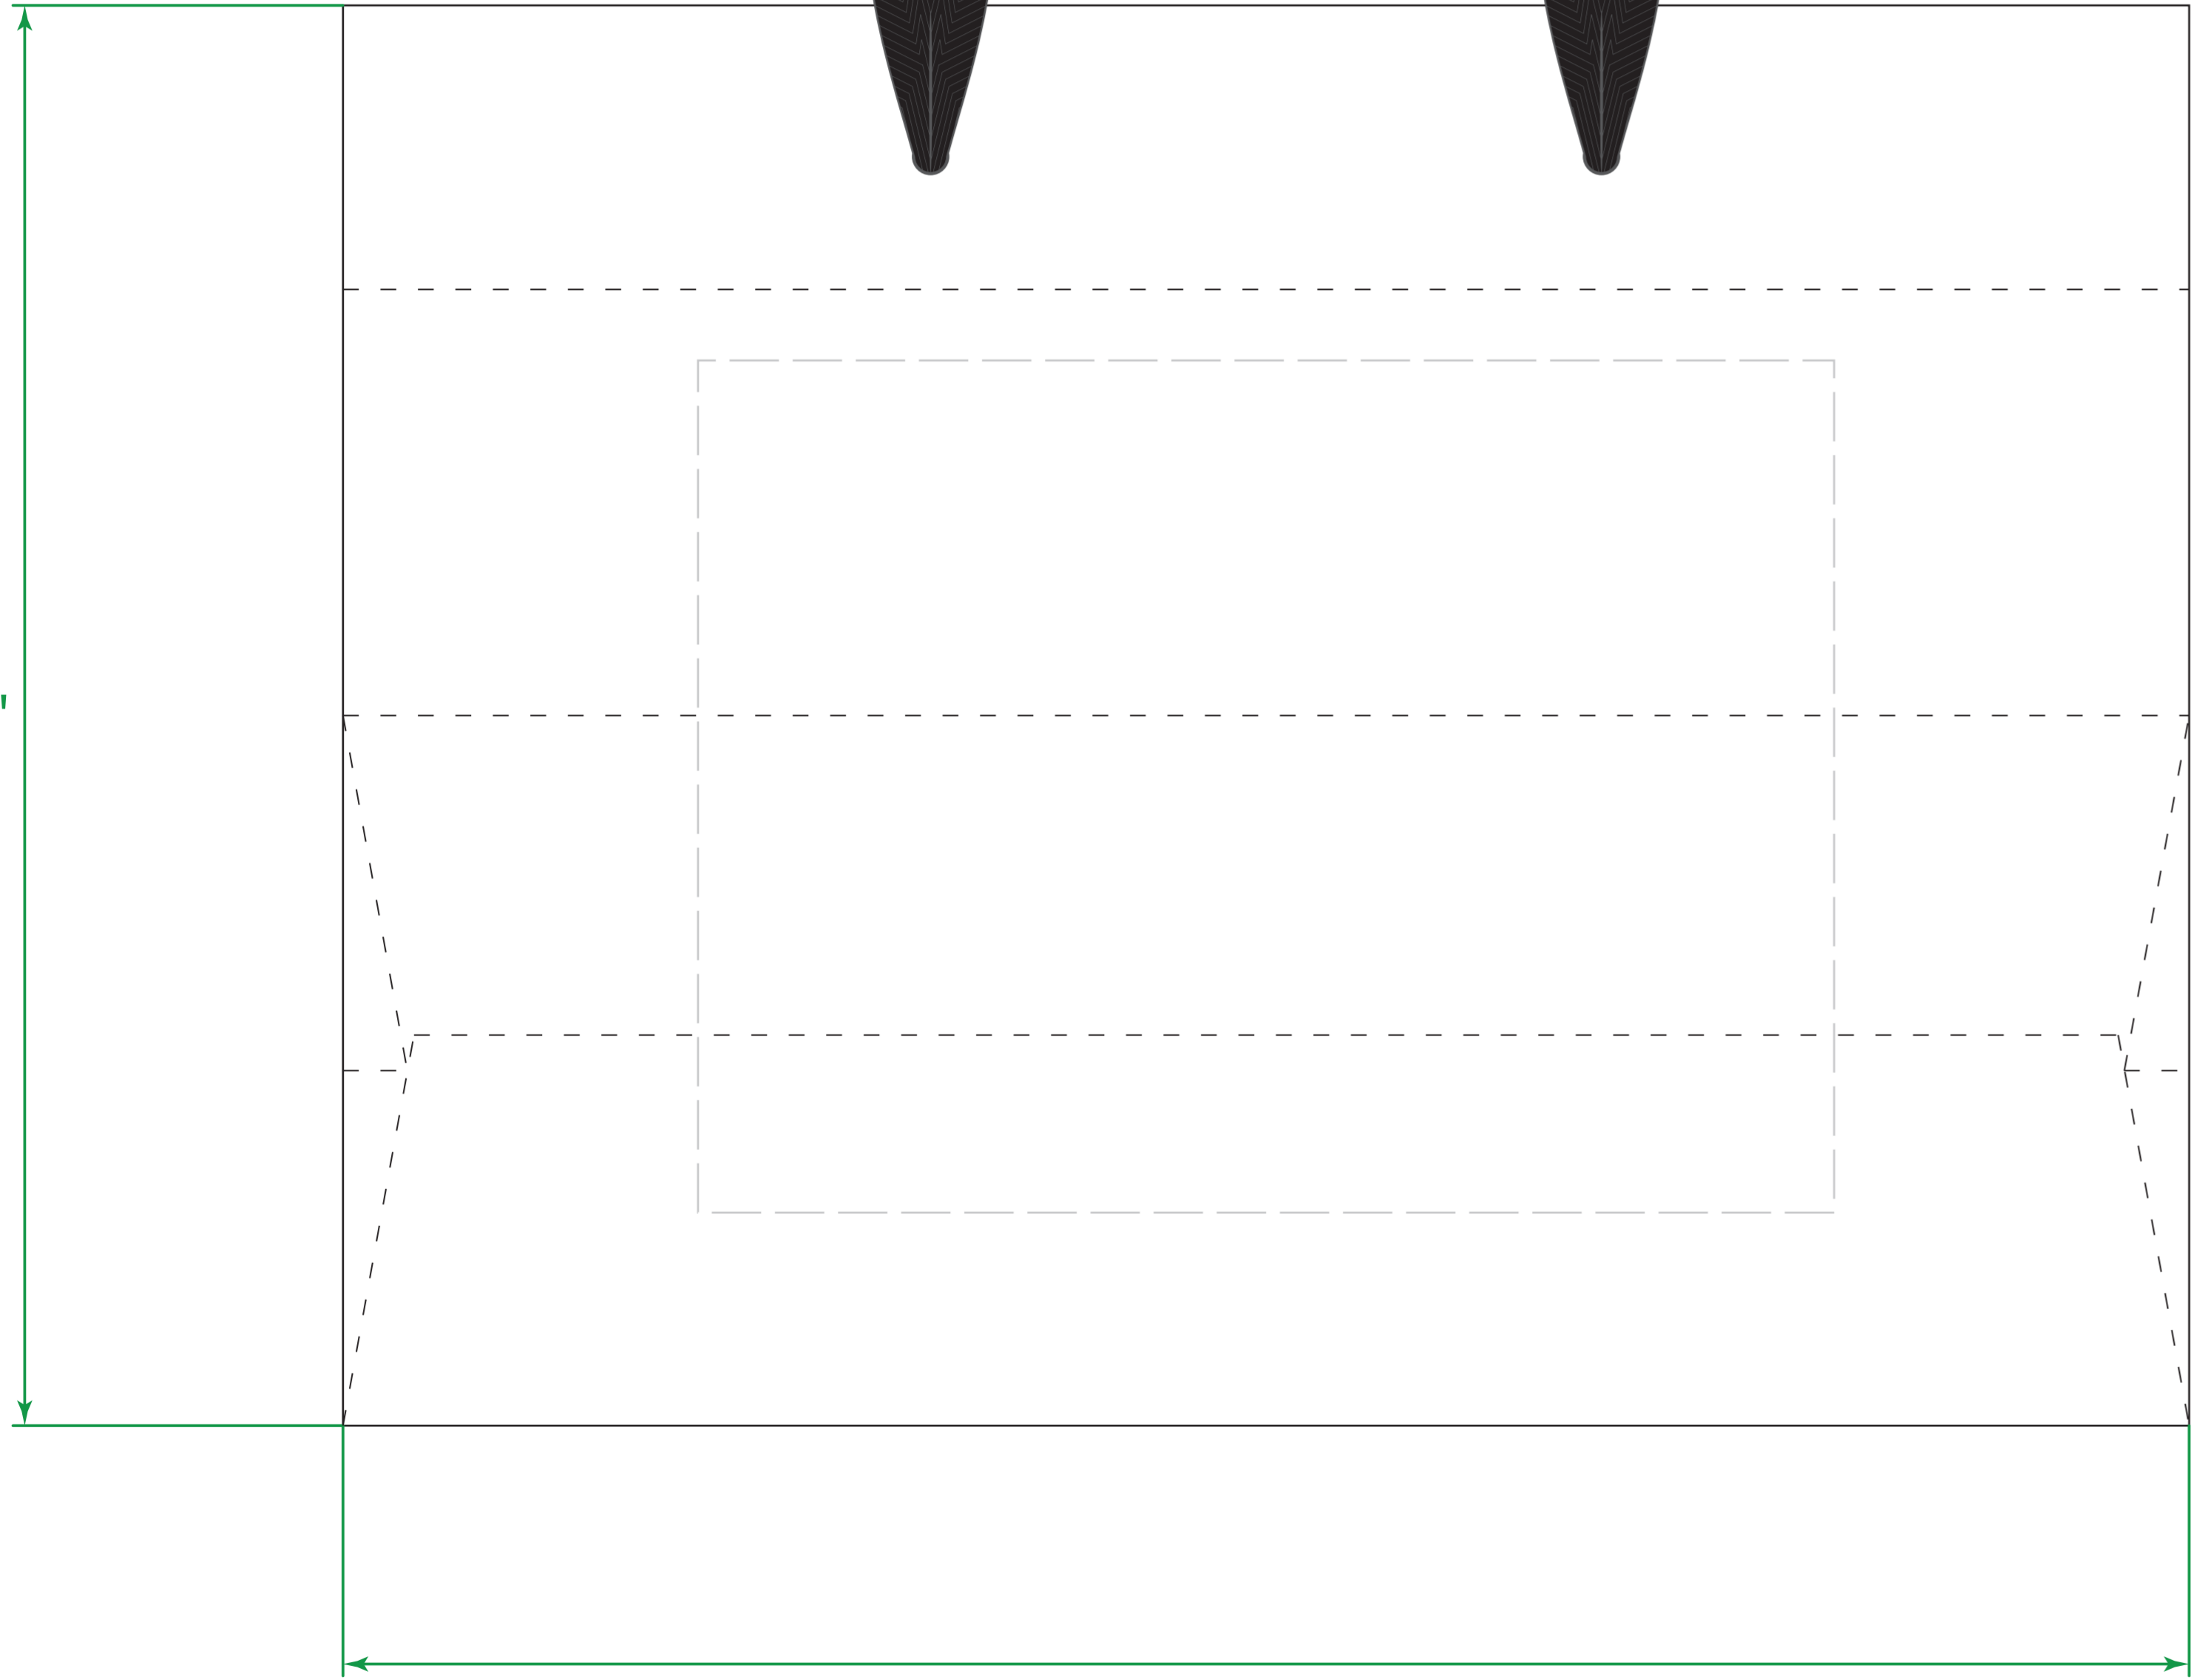

Available Product Colors:

Cotton Twill Handle White  
Kraft Eurotote  
Item#: 1WRE1310\*\*\*  
\*\*\* Insert color code  
Size: 13(w) x 5(g) x 10(h)  
Imprint Area: 8x6

Location 1

Location 2

PO#:  
Imprint Size:  
Imprint Color:  
Product Color:

10.00 "

13.00 "

10.00 "

13.00 "

*The colors on this page are RGB simulations of Pantone Colors. Actual colors may vary.*