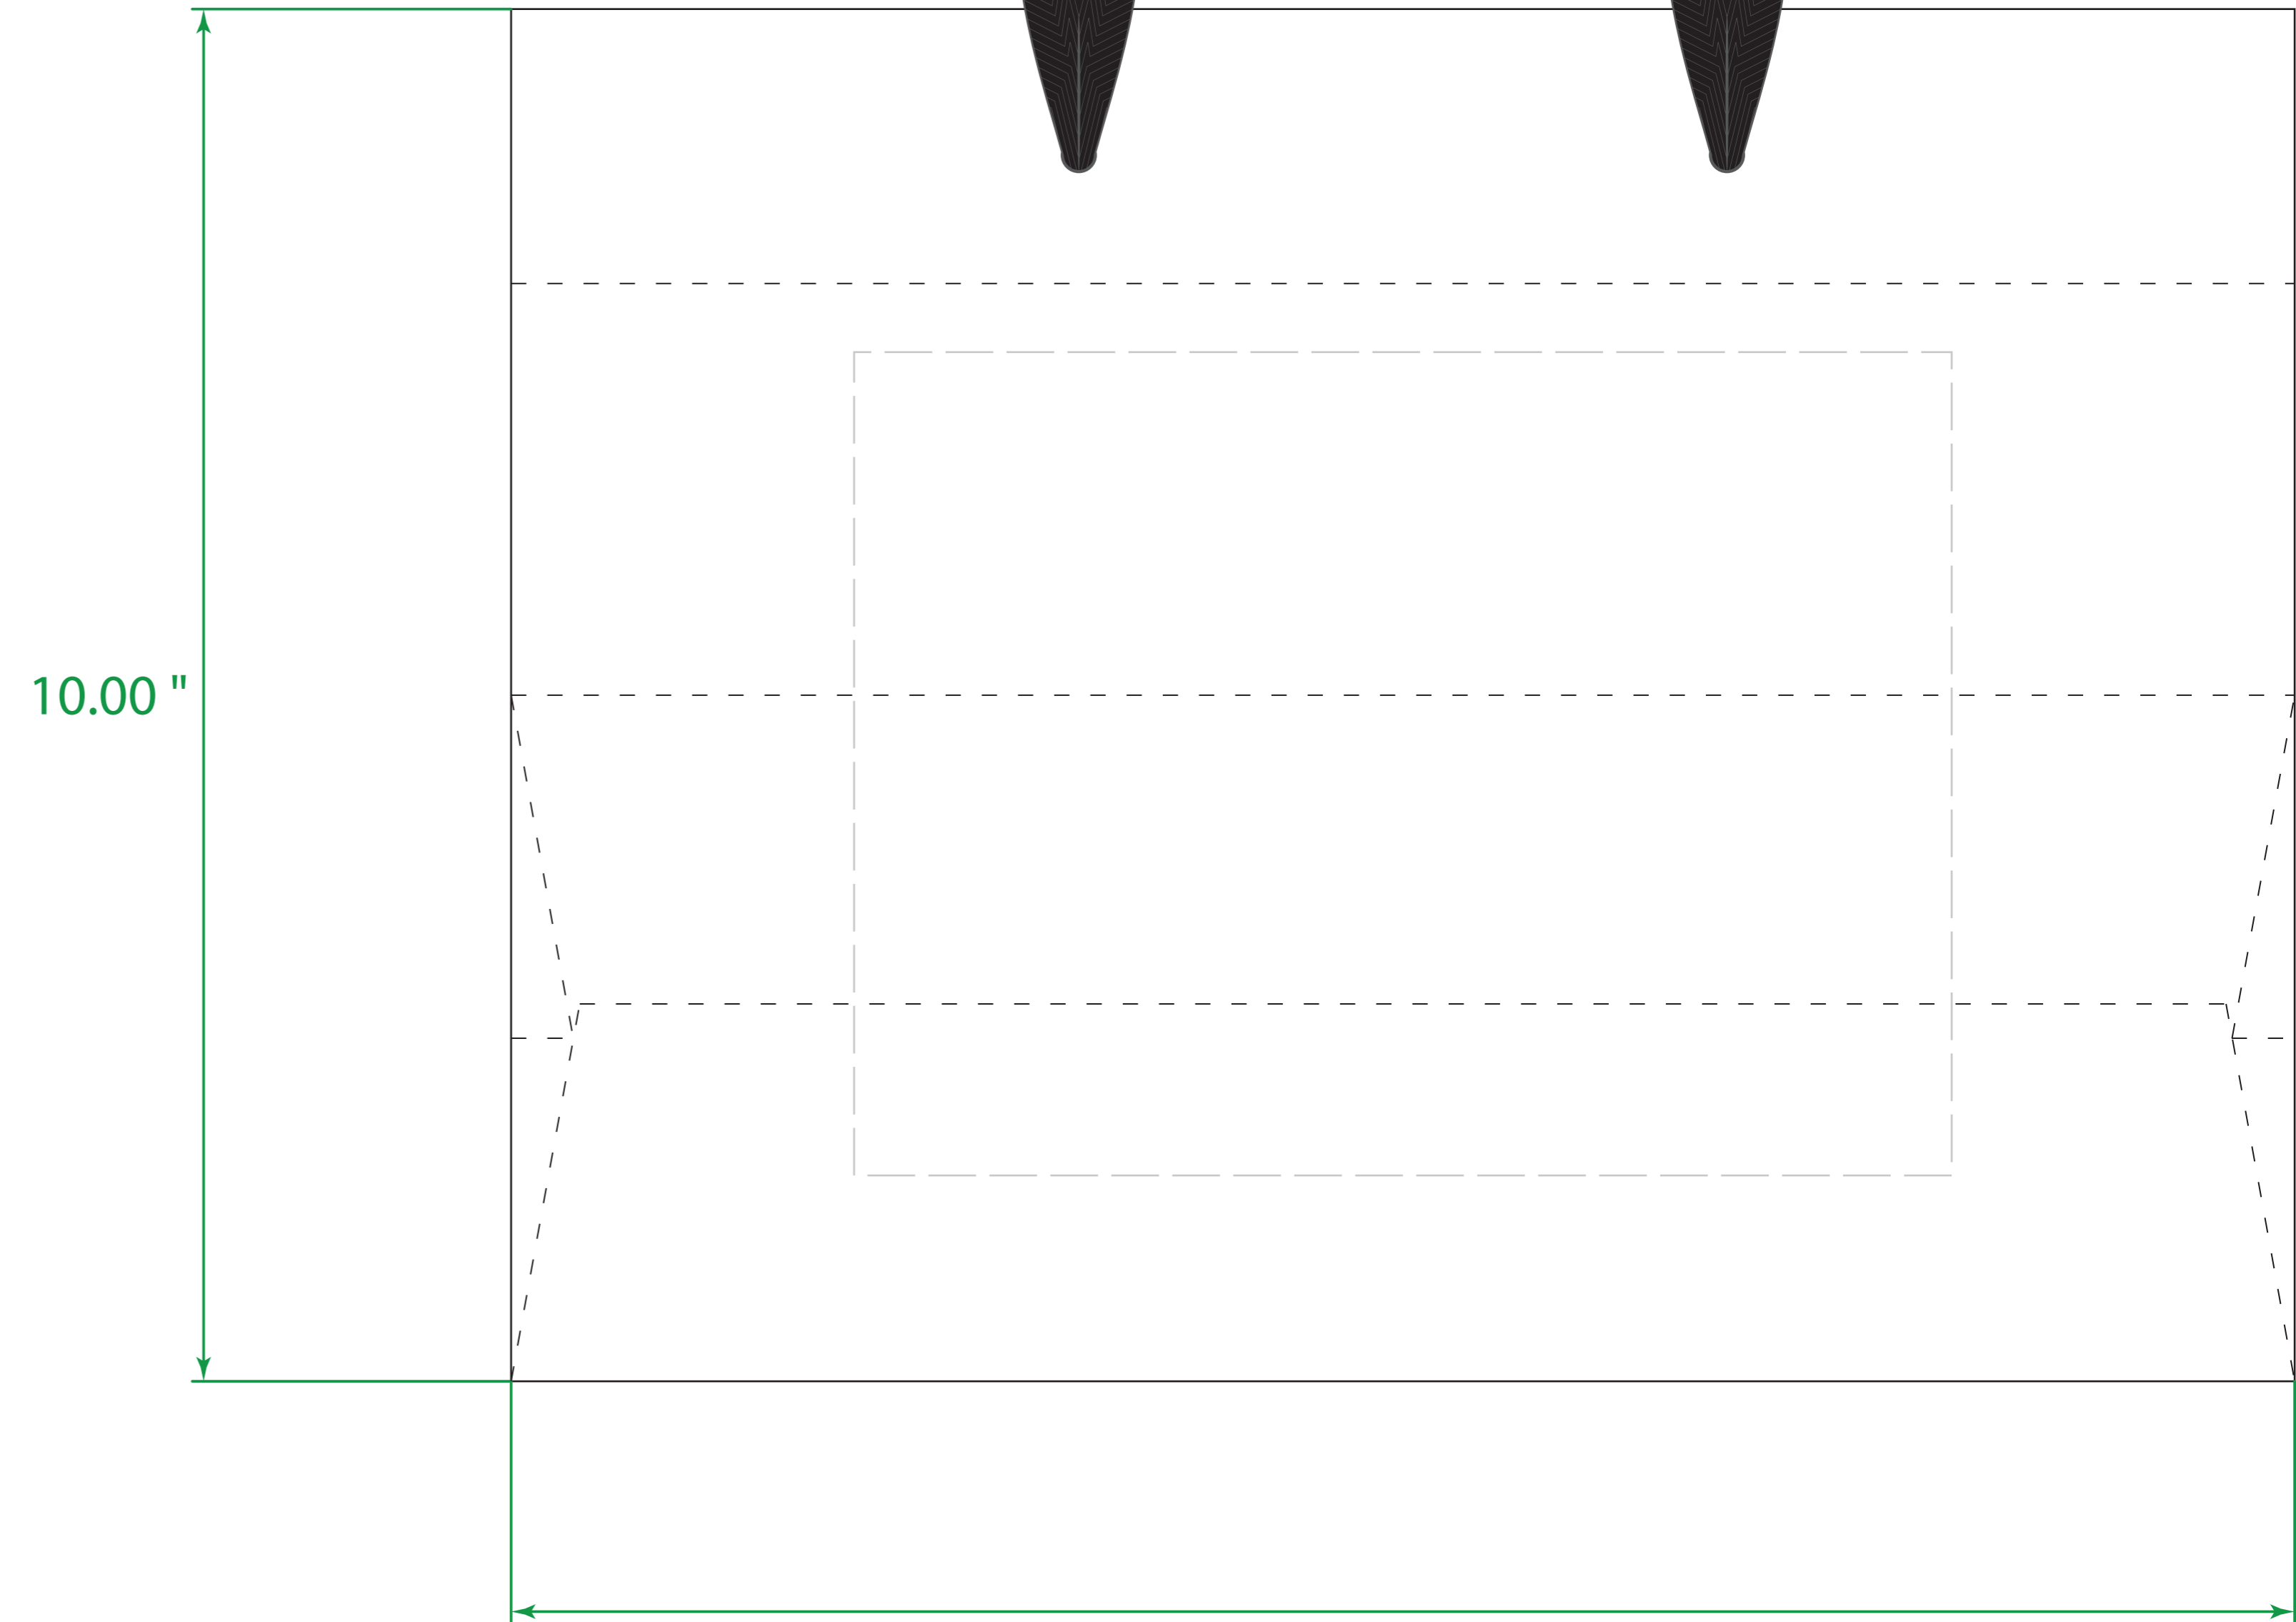

Available Product Colors:

Cotton Twill Handle White  
Kraft Eurotote  
Item#: 1WRE1310\*\*\*  
\*\*\* Insert color code  
Size: 13(w) x 5(g) x 10(h)  
Imprint Area: 8x6

Location 1

13.00 "

Location 2

13.00 "

PO#:  
Imprint Size:  
Imprint Color:  
Product Color:

*The colors on this page are RGB simulations of Pantone Colors. Actual colors may vary.*