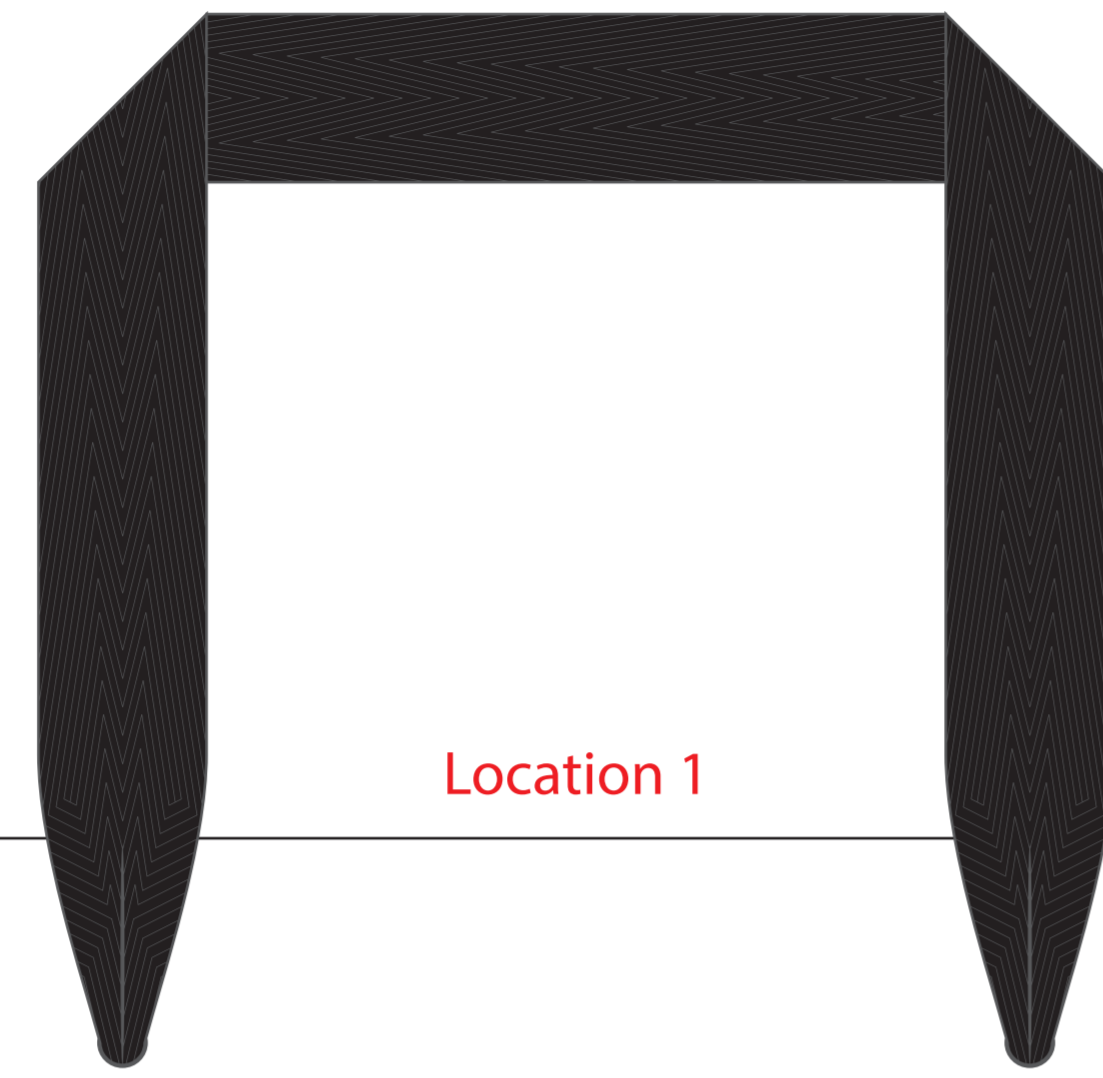

Available Product Colors:

Cotton Twill Handle White  
Kraft Eurotote  
Item#: 1WRE1310\*\*\*  
\*\*\* Insert color code  
Size: 13(w) x 5(g) x 10(h)  
Imprint Area: 8x6

Location 1

Location 2

PO#:  
Imprint Size:  
Imprint Color:  
Product Color: