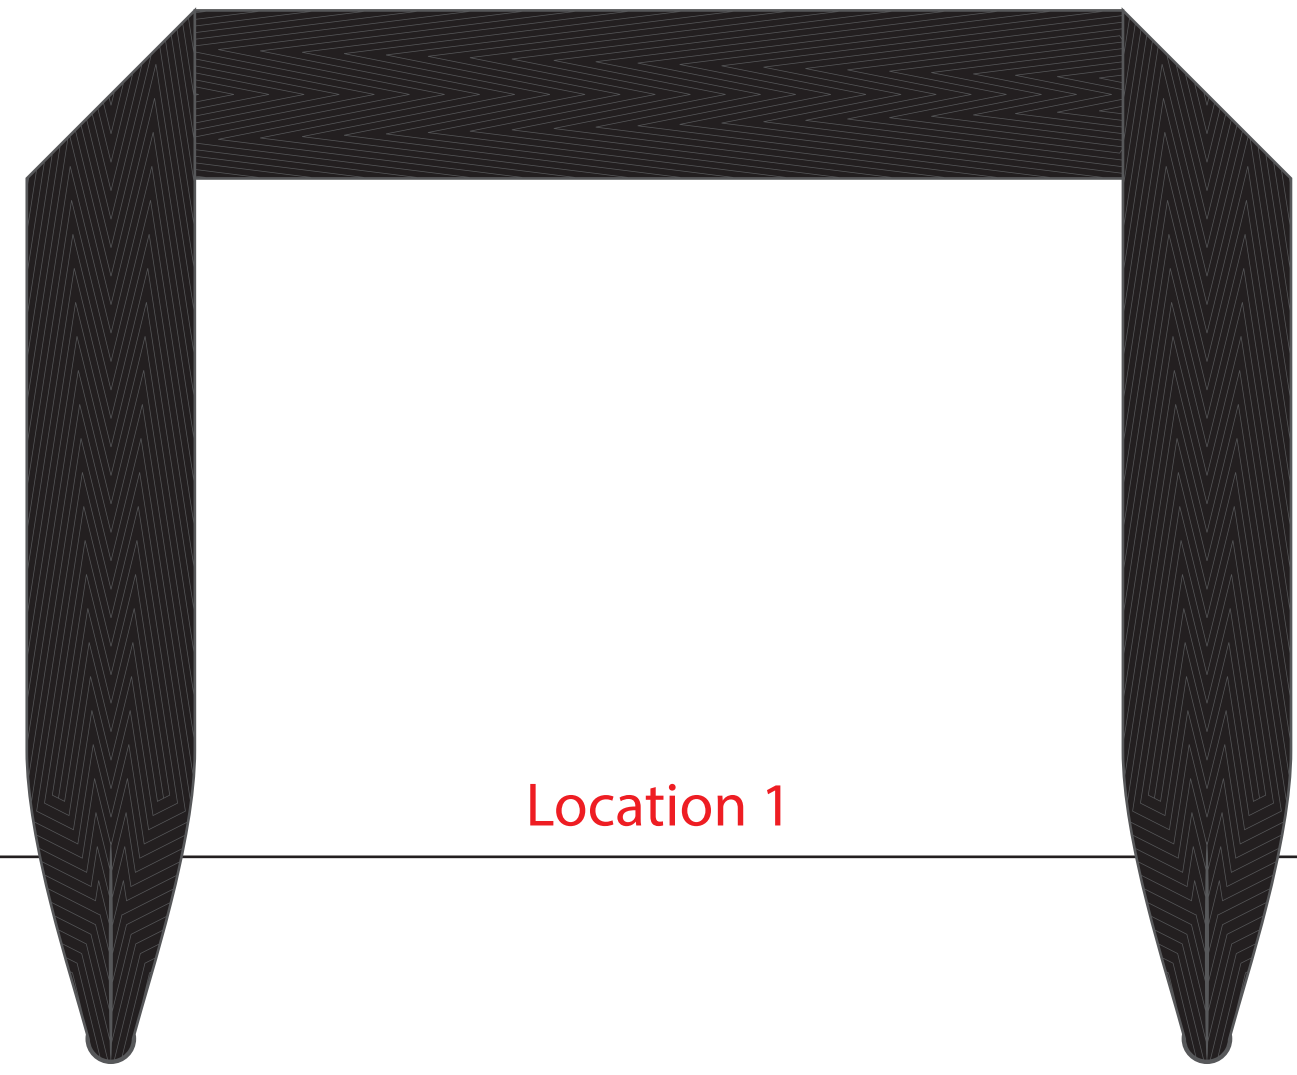

Available Product Colors:

Cotton Twill Handle White
Kraft Eurotote
Item#: 1WRE1612***
*** Insert color code
Size: 16(w) x 6(g) x 12(h)
Imprint Area: 10x7

Location 1

Location 2

PO#:
Imprint Size:
Imprint Color:
Product Color: