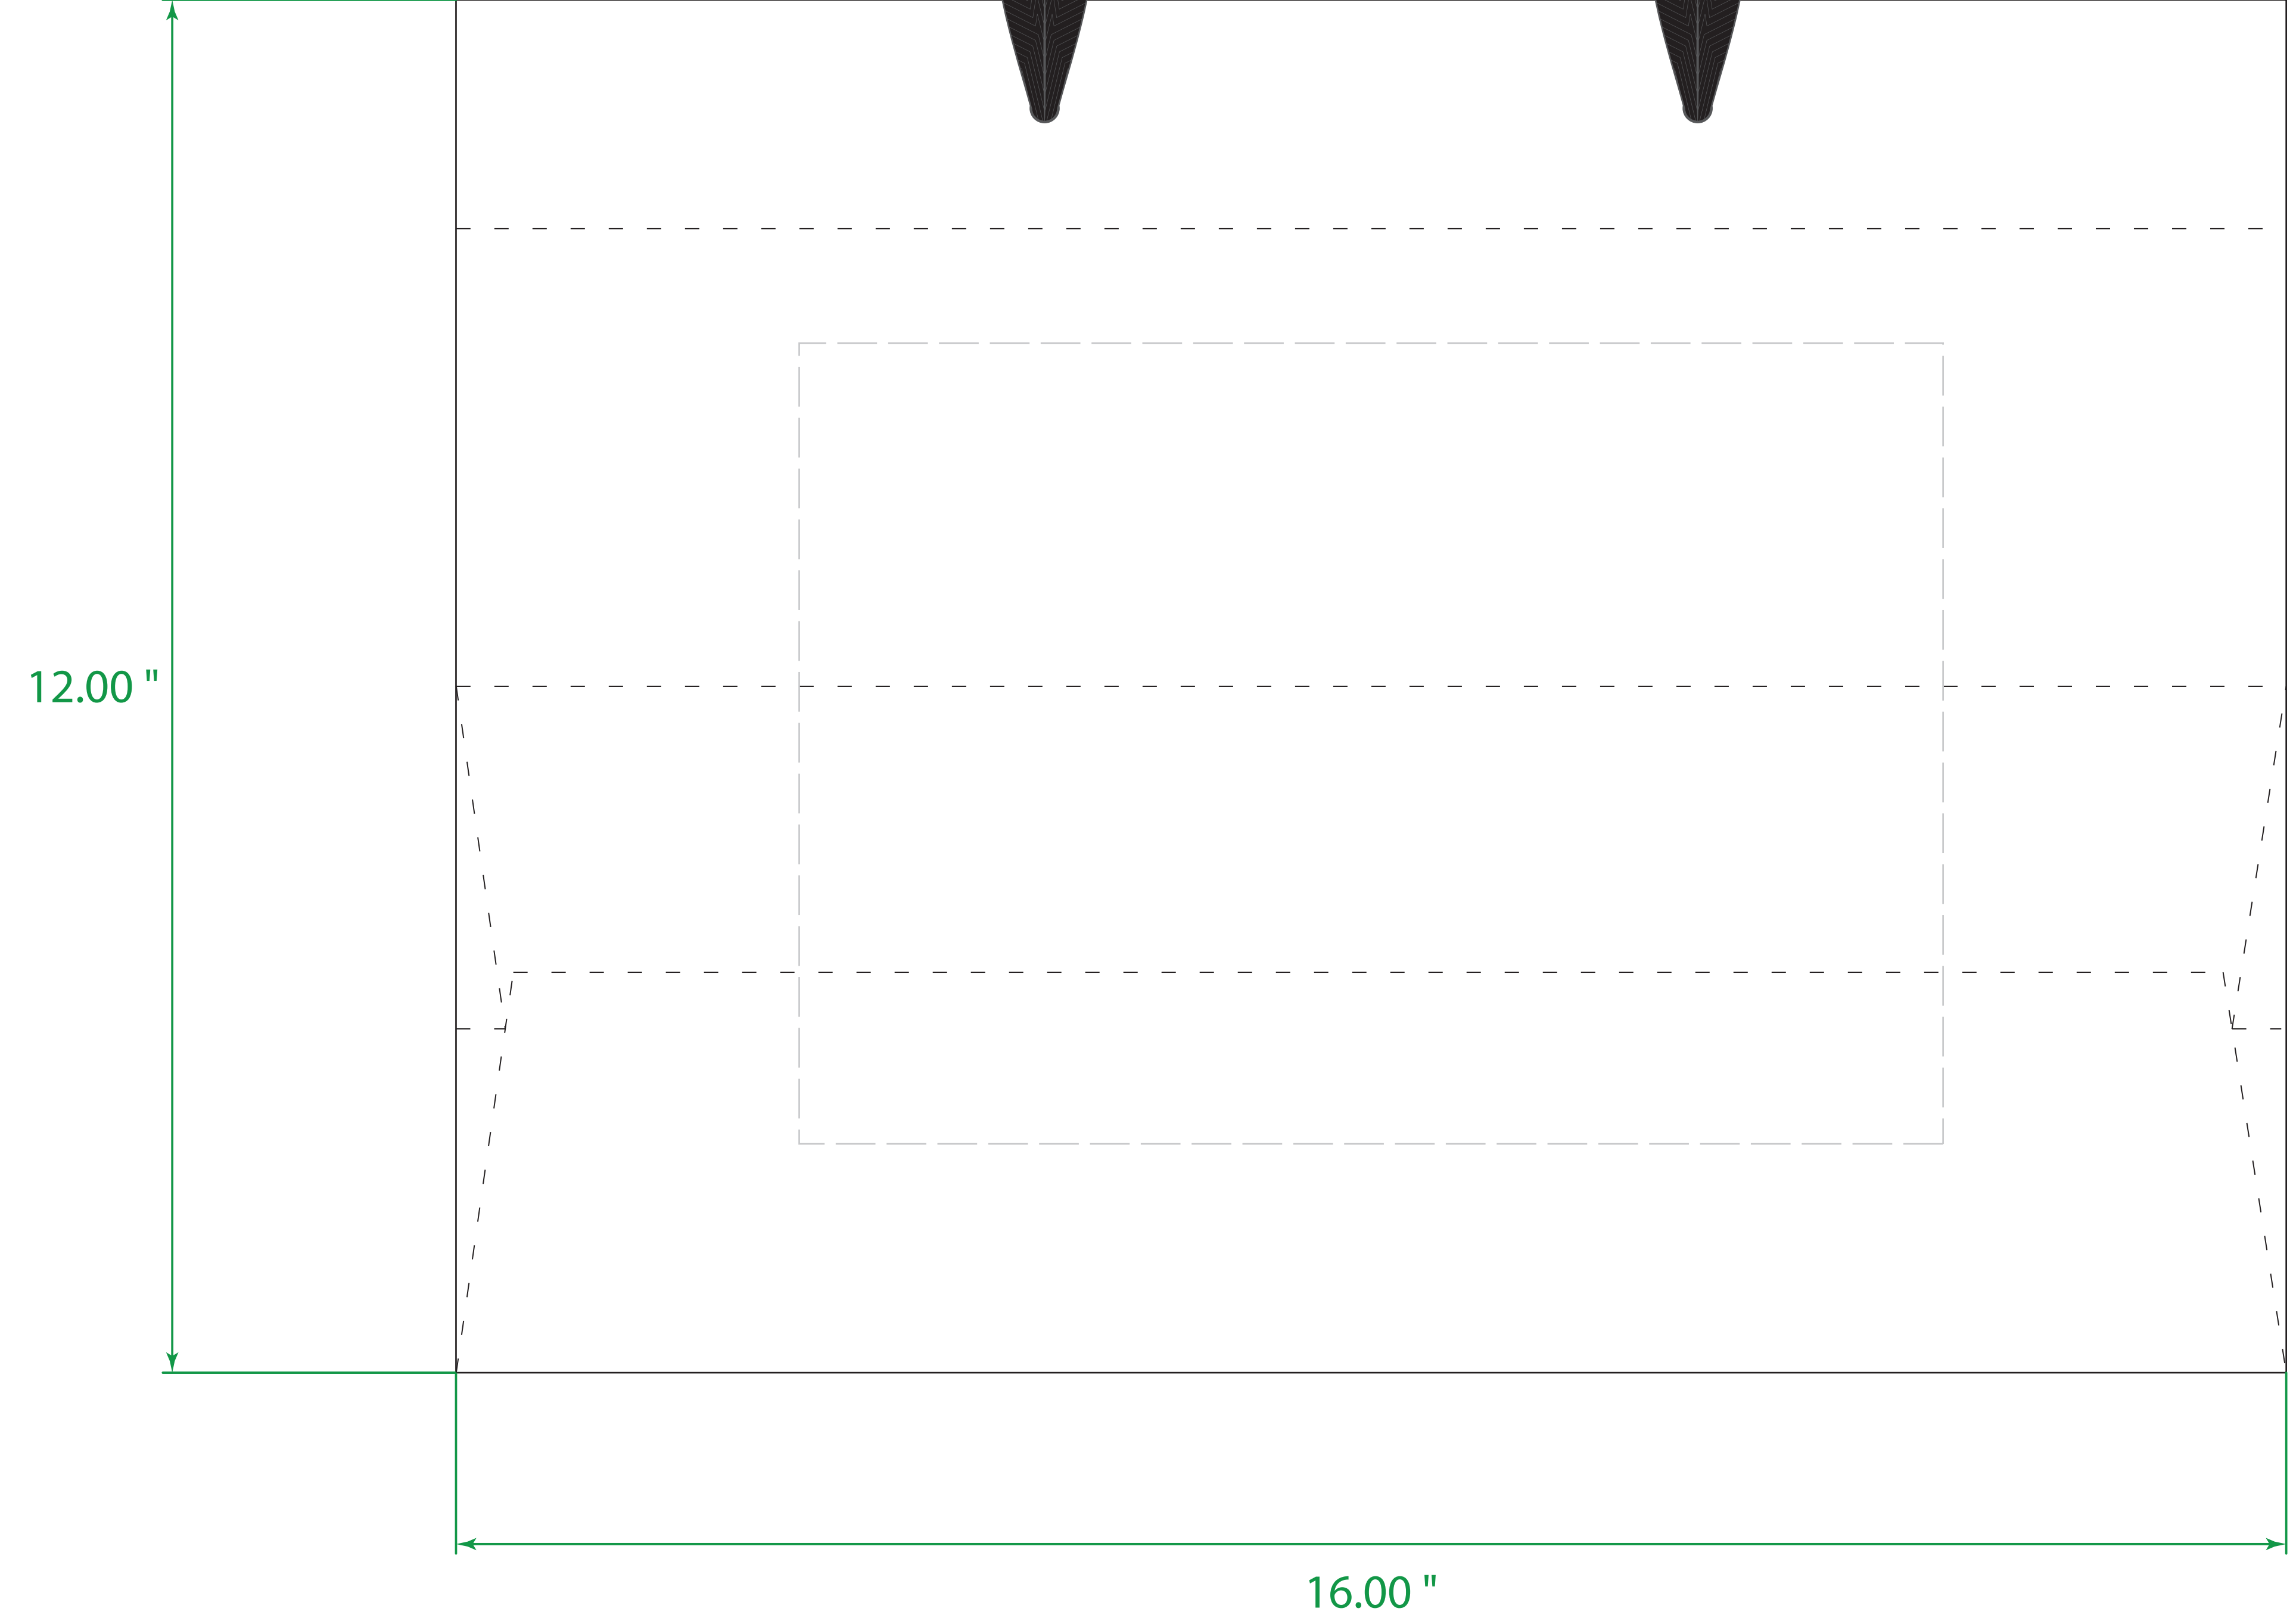

Available Product Colors:

Cotton Twill Handle White
Kraft Eurotote
Item#: 1WRE1612***
*** Insert color code
Size: 16(w) x 6(g) x 12(h)
Imprint Area: 10x7

Location 1

Location 2

PO#:
Imprint Size:
Imprint Color:
Product Color:

The colors on this page are RGB simulations of Pantone Colors. Actual colors may vary.