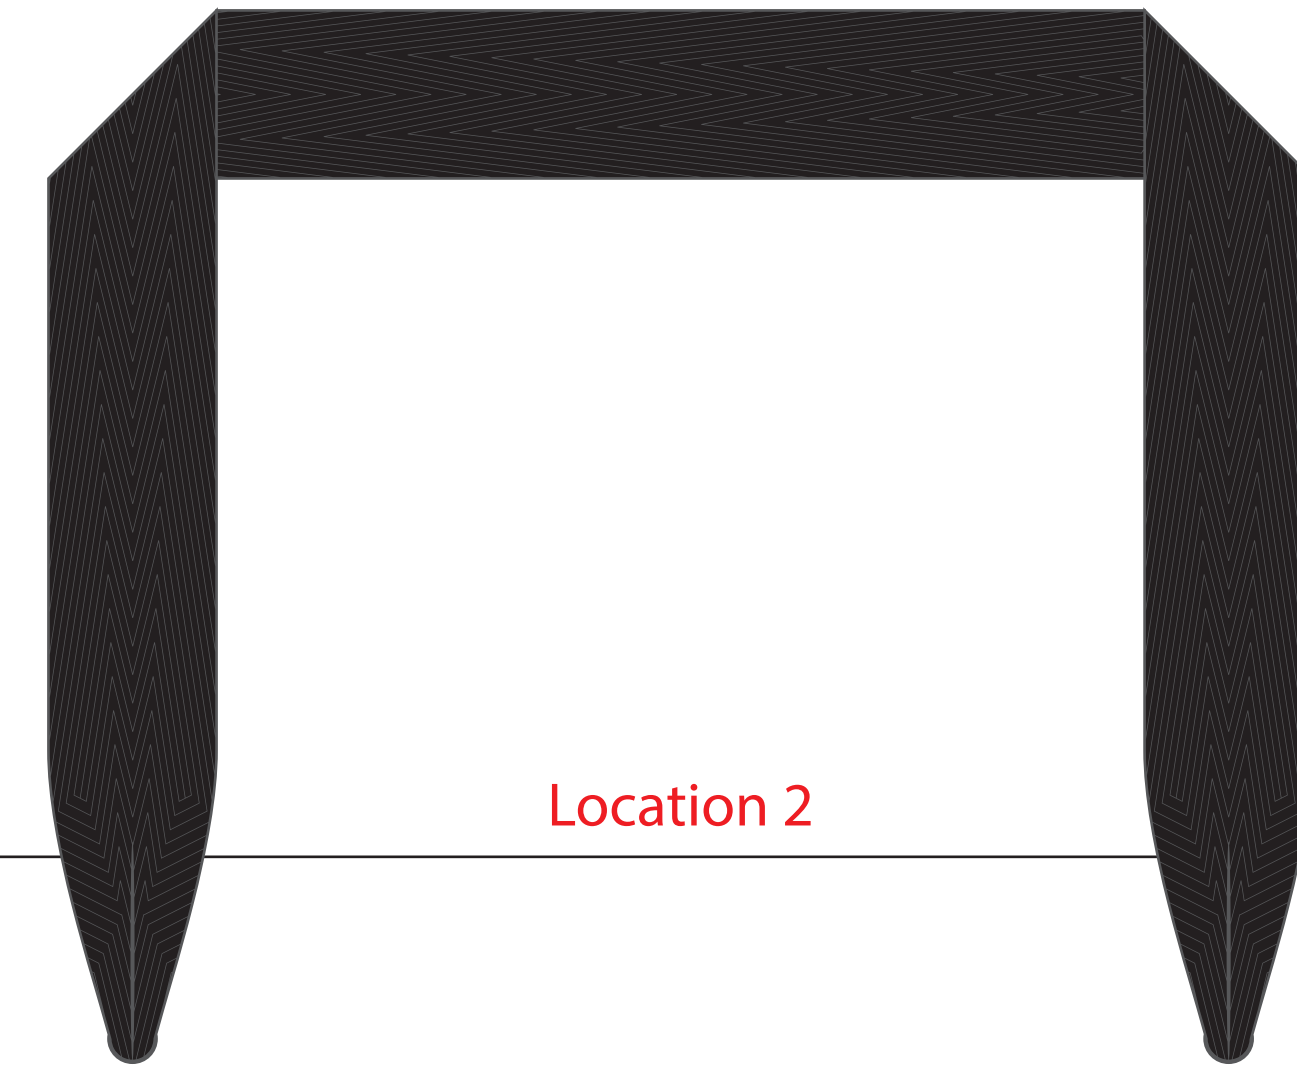

Available Product Colors:

Cotton Twill Handle White
Kraft Eurotote
Item#: 1WRE1612***
*** Insert color code
Size: 16(w) x 6(g) x 12(h)
Imprint Area: 10x7

Location 1

Location 2

PO#:
Imprint Size:
Imprint Color:
Product Color: