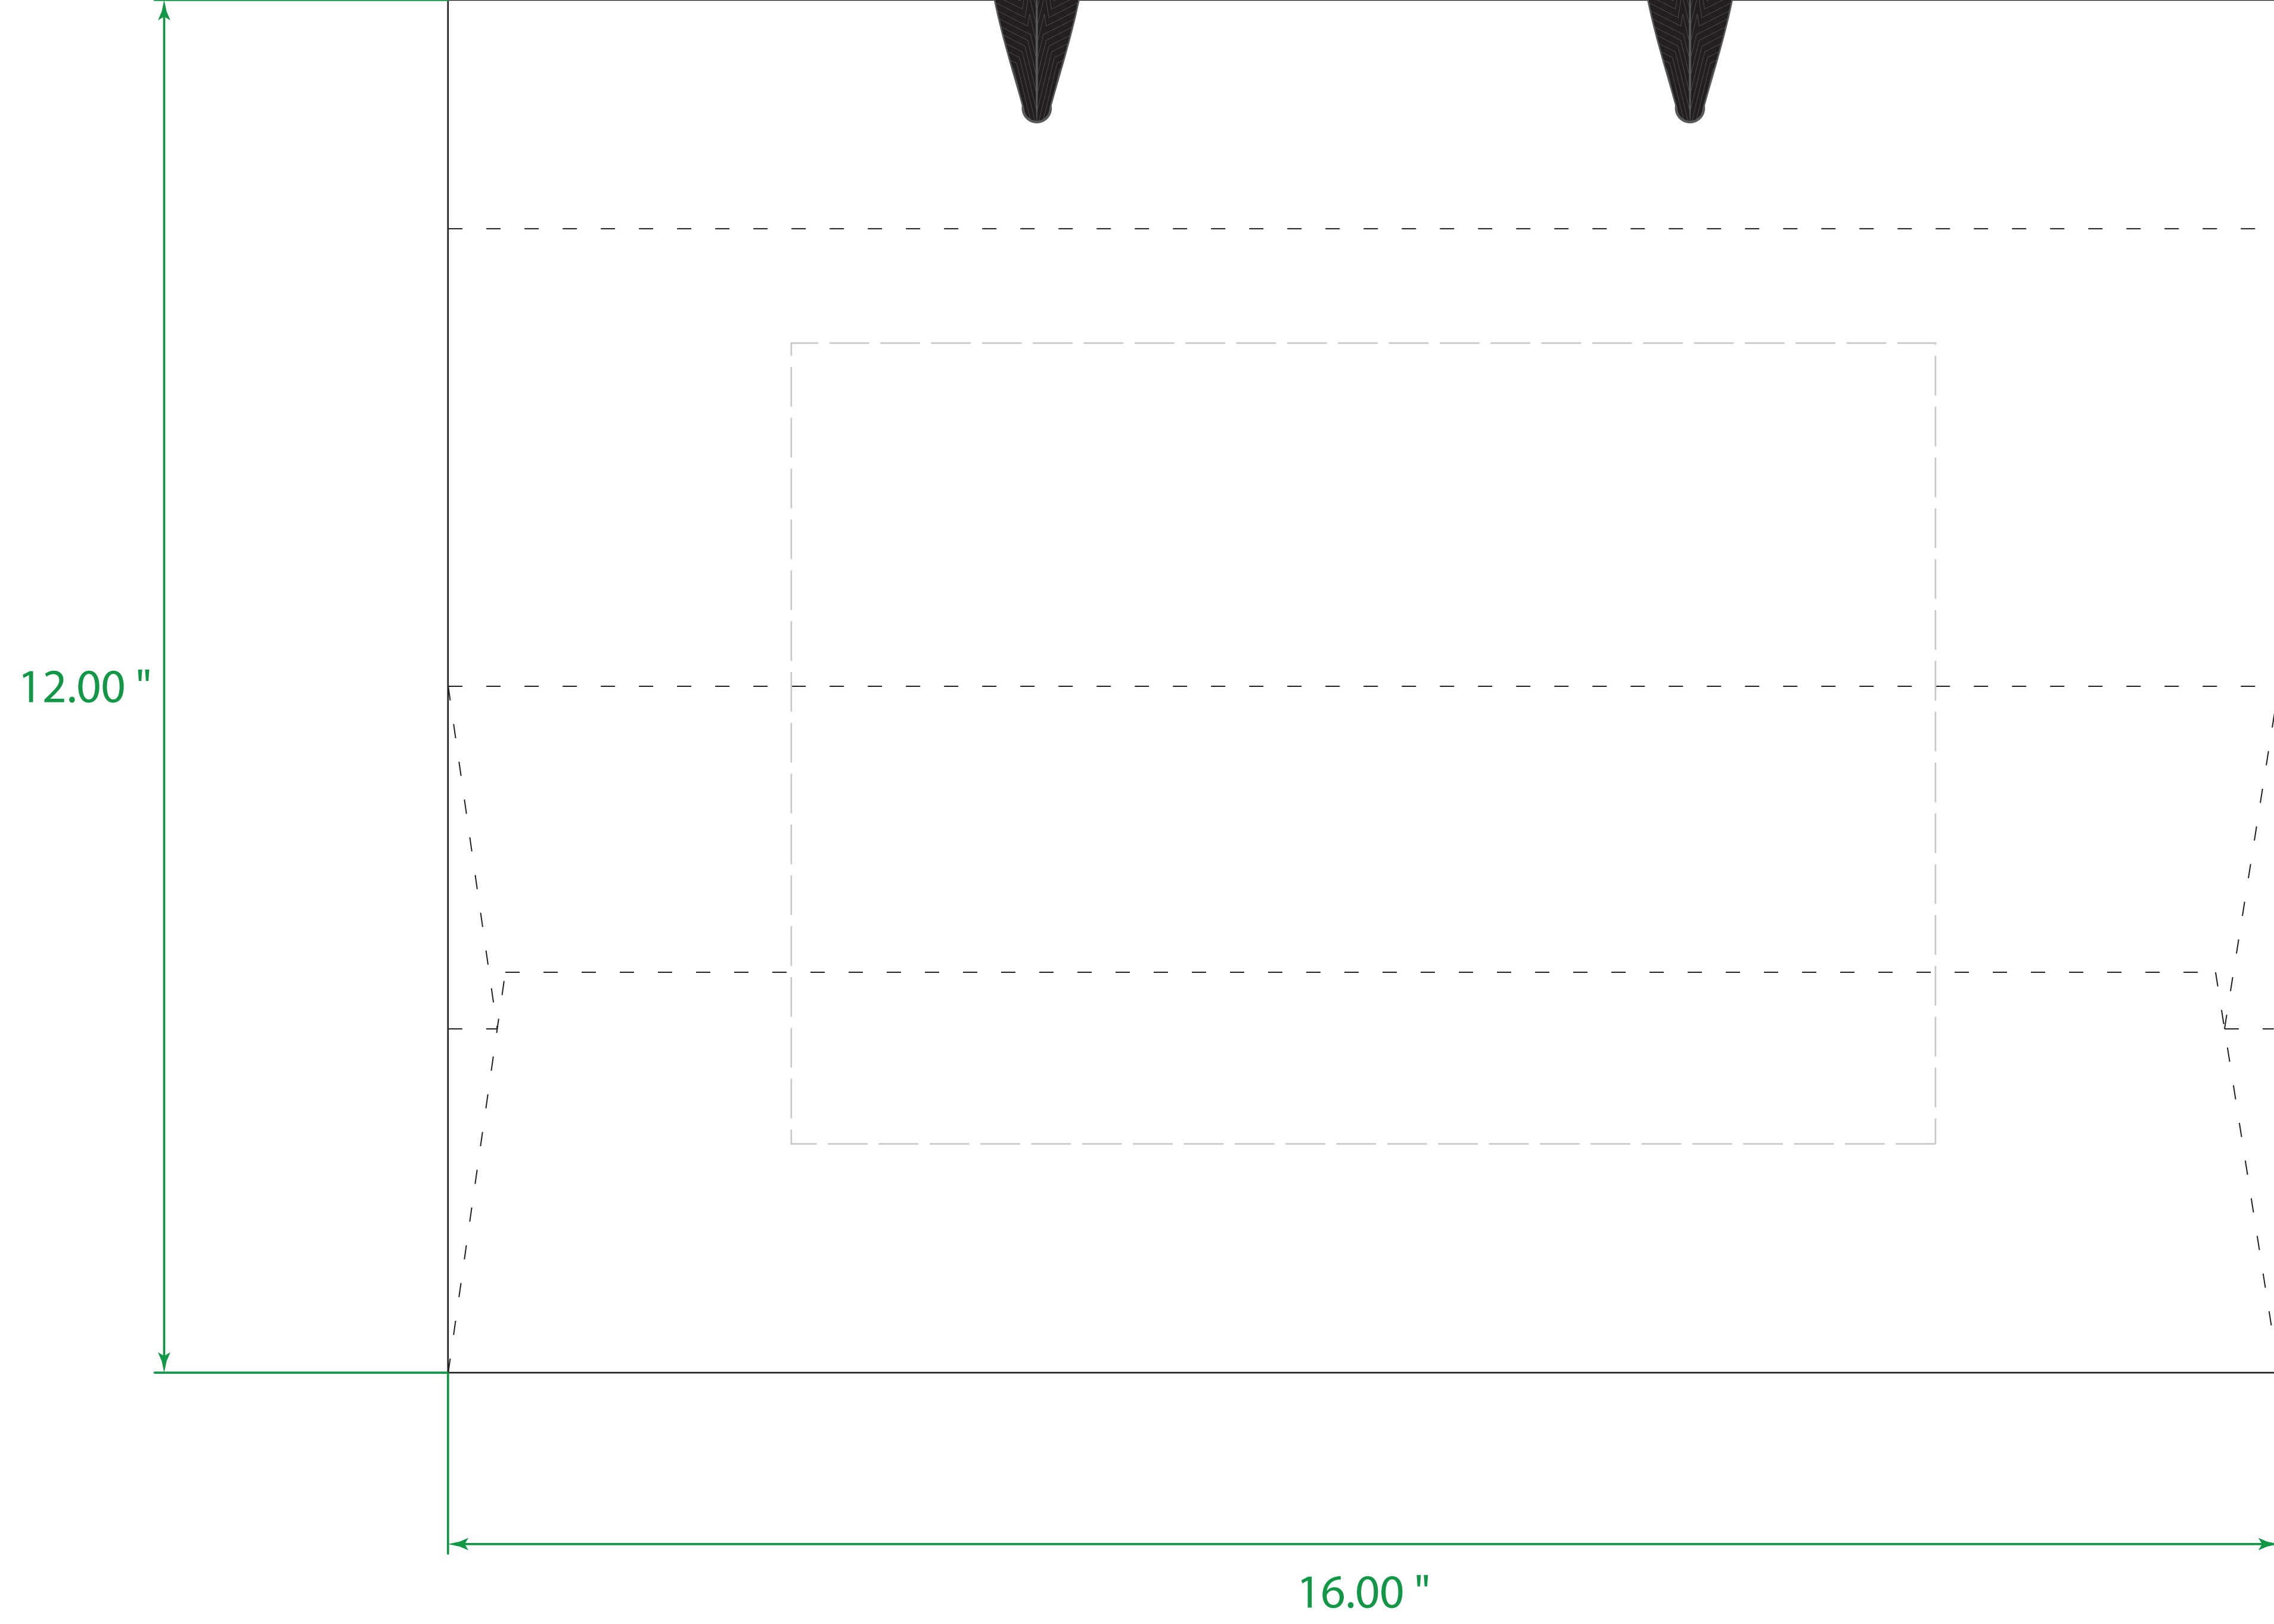

Available Product Colors:

Cotton Twill Handle White
Kraft Eurotote
Item#: 1WRE1612***
*** Insert color code
Size: 16(w) x 6(g) x 12(h)
Imprint Area: 10x7

Location 1

Location 2

PO#:
Imprint Size:
Imprint Color:
Product Color:

The colors on this page are RGB simulations of Pantone Colors. Actual colors may vary.