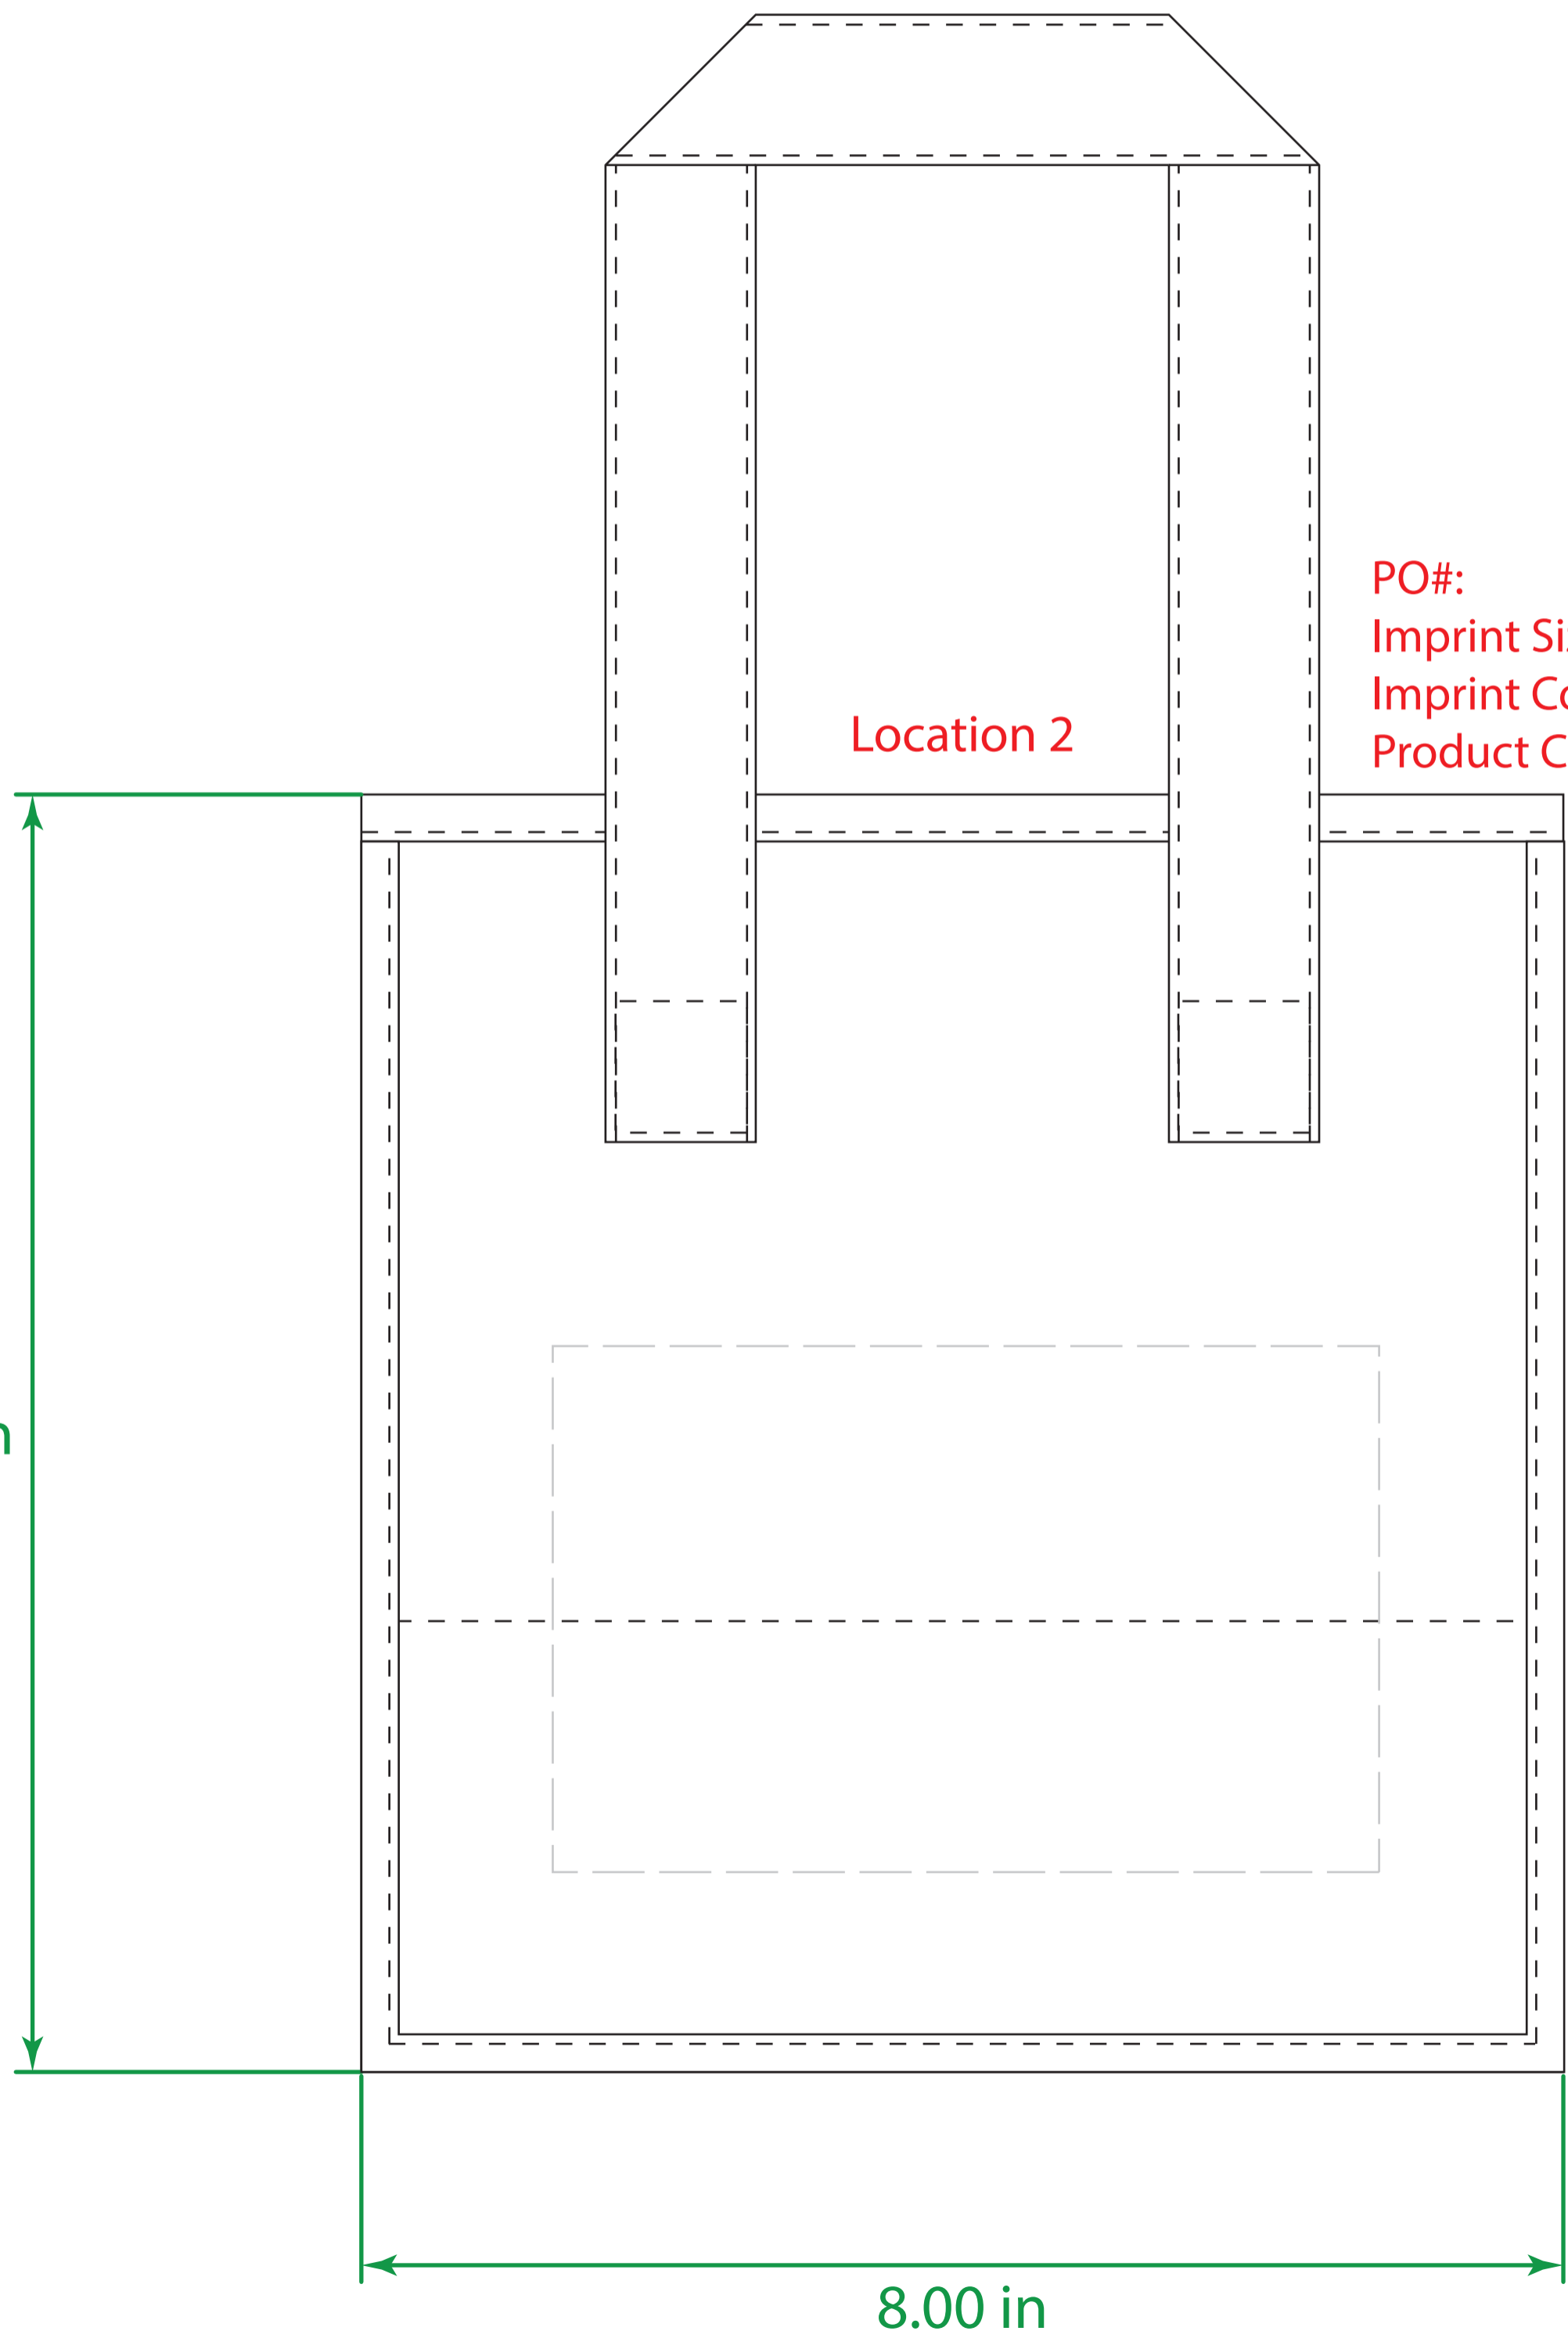

Available Product Colors:

Lunch Tote
 Item#: 2LCH0808***
 *** Insert color code
 Size: 8(w) x 6(g) x 8.5(h)
 Imprint Area: 5.5x3.5

PO#:
 Imprint Size:
 Imprint Color:
 Product Color:

The colors on this page are RGB simulations of Pantone Colors. Actual colors may vary.