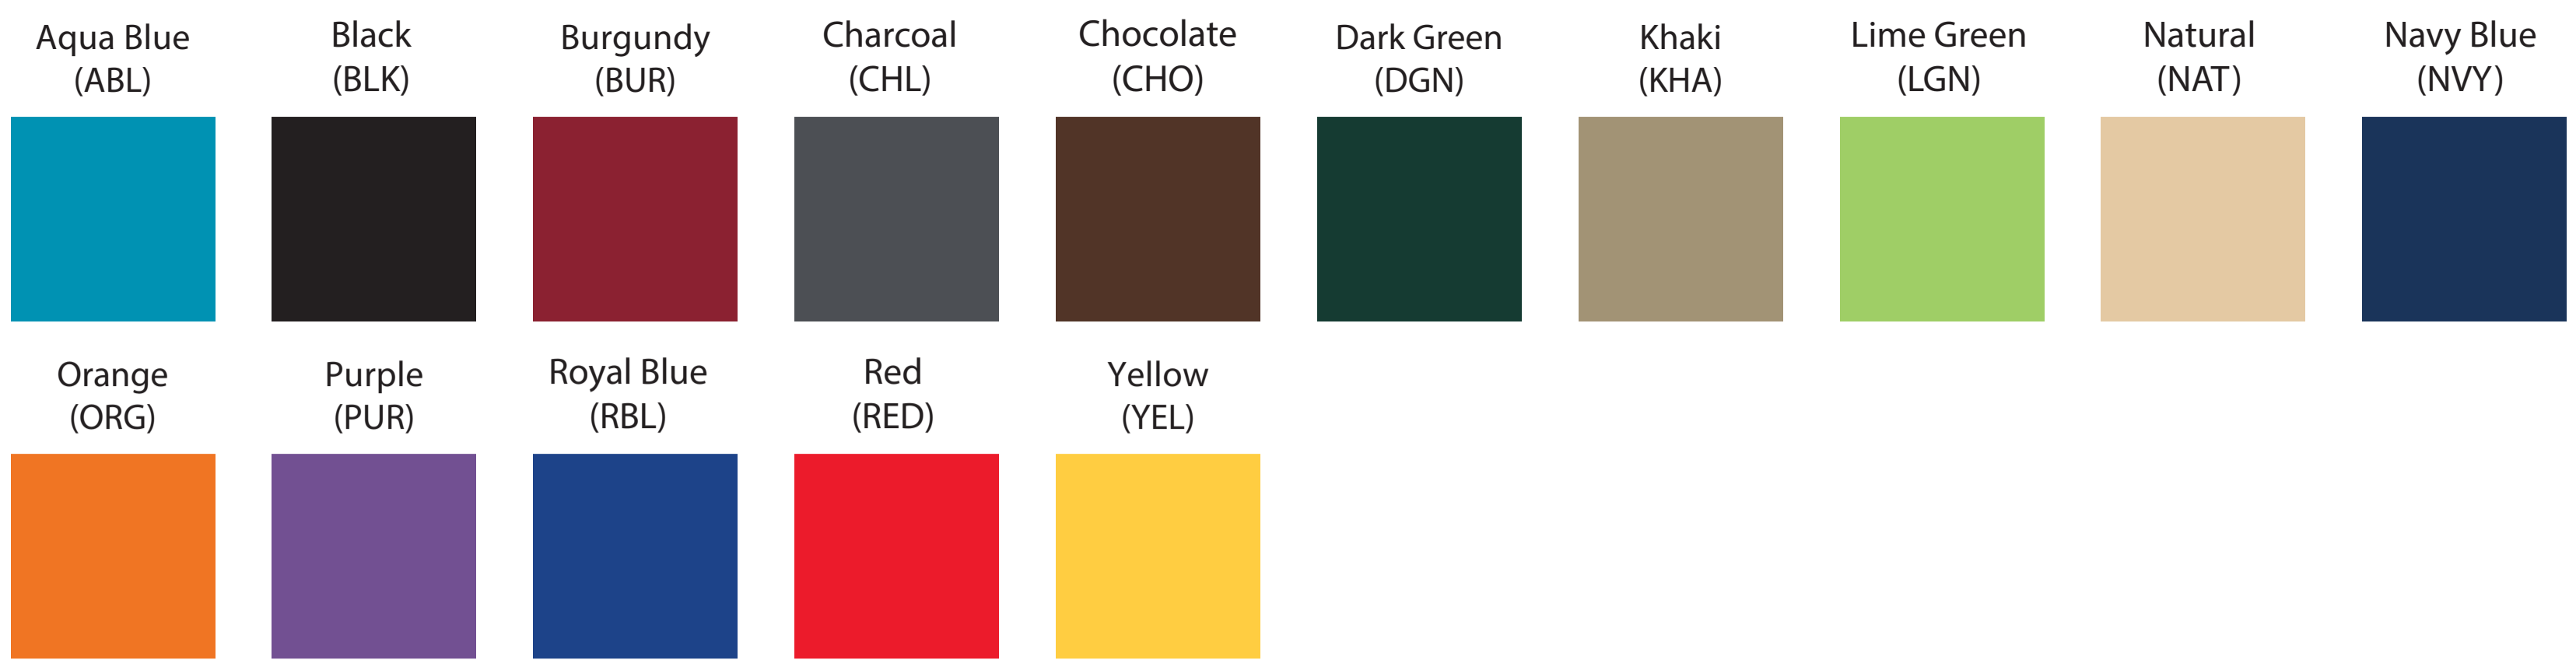

Available Product Colors:

Lunch Tote
 Item#: 2LCH0808***
 *** Insert color code
 Size: 8(w) x 6(g) x 8.5(h)
 Imprint Area: 5.5x3.5

PO#:
 Imprint Size:
 Imprint Color:
 Product Color:

The colors on this page are RGB simulations of Pantone Colors. Actual colors may vary.