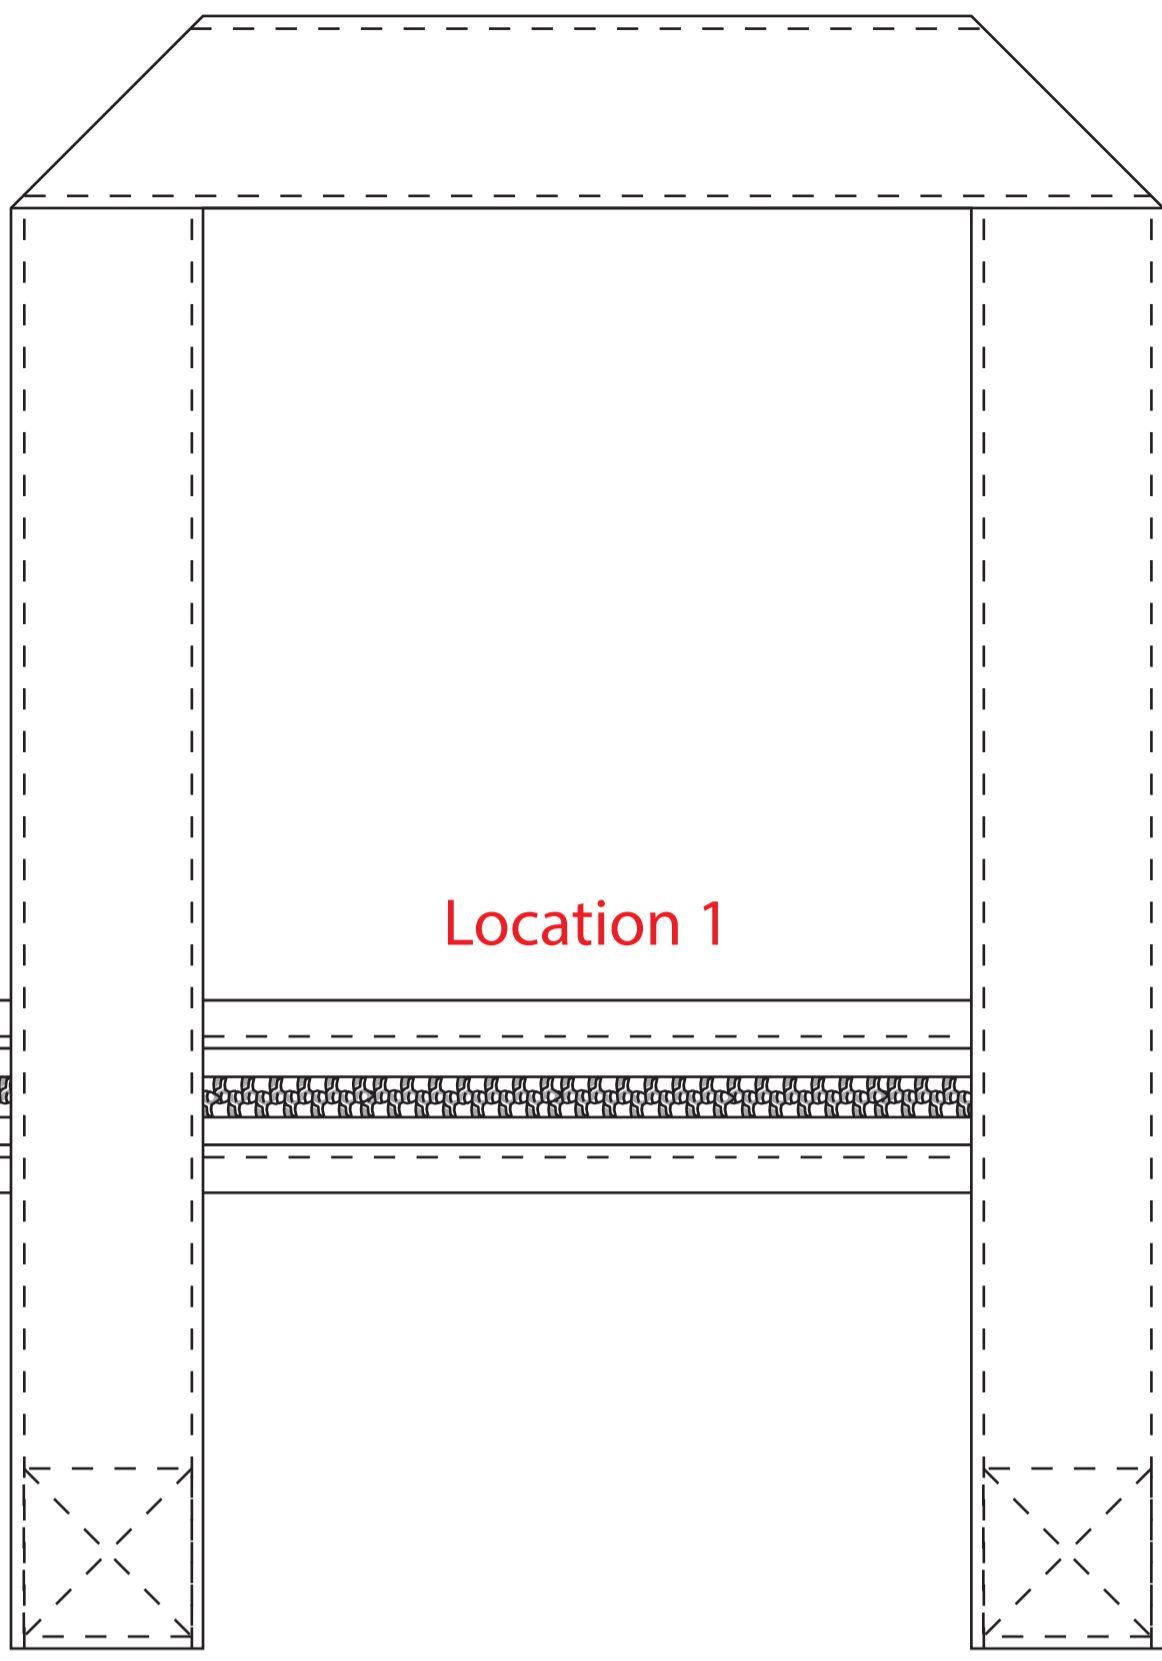

Available Product Colors:

Black
(BLK)

TBD
Item#: 2LCH1212***
*** Insert color code
Size: 12(w) x 9(g) x 12(h)
Imprint Area: 8 x 5

Location 1

12.00 in

12.00 in

Location 2

12.00 in

12.00 in

PO#:
Imprint Size:
Imprint Color:
Product Color:

The colors on this page are RGB simulations of Pantone Colors. Actual colors may vary.