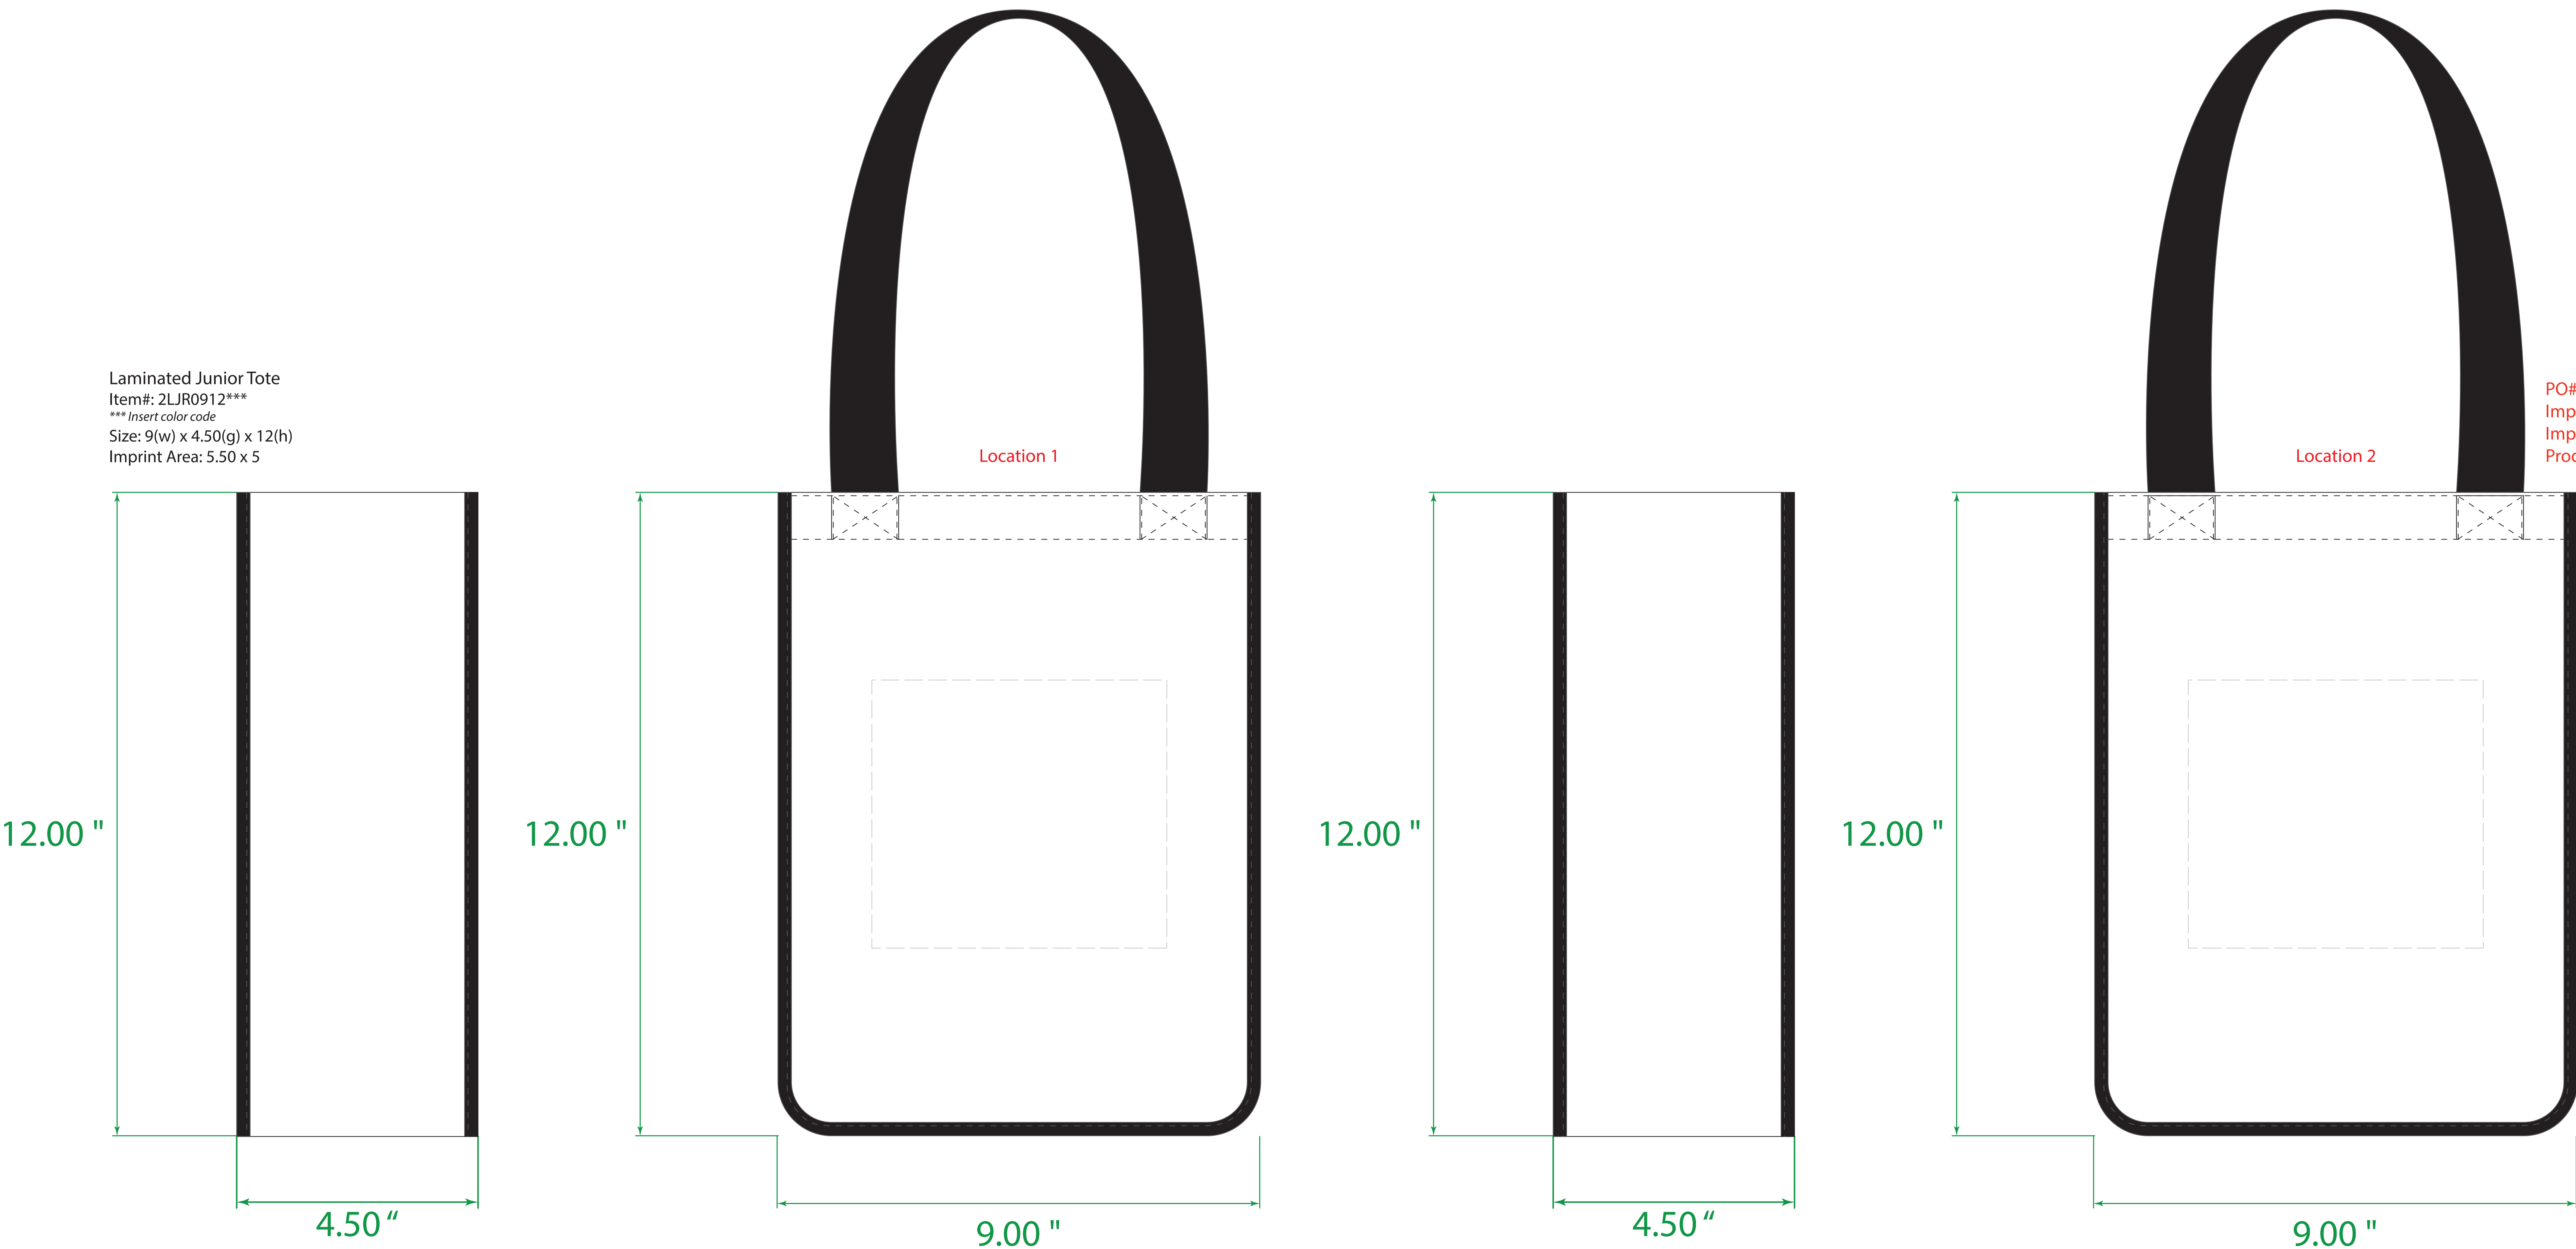

Available Product Colors:

Laminated Junior Tote  
Item#: 2LJR0912\*\*\*  
\*\*\*Insert color code  
Size: 9(w) x 4.50(g) x 12(h)  
Imprint Area: 5.50 x 5

PO#: \_\_\_\_\_  
Imprint Size: \_\_\_\_\_  
Imprint Color: \_\_\_\_\_  
Product Color: \_\_\_\_\_

*The colors on this page are RGB simulations of Pantone Colors. Actual colors may vary.*