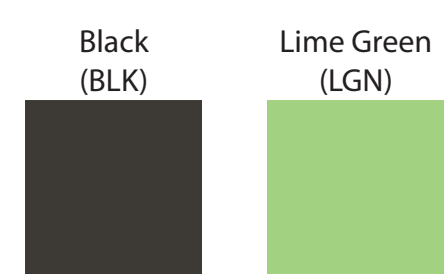

Available Product Colors:

Laminated Junior Tote  
Item#: 2LJR0912\*\*\*  
\*\*\*Insert color code  
Size: 9(w) x 4.50(g) x 12(h)  
Imprint Area: 5.50 x 5

PO#: \_\_\_\_\_  
Imprint Size: \_\_\_\_\_  
Imprint Color: \_\_\_\_\_  
Product Color: \_\_\_\_\_

*The colors on this page are RGB simulations of Pantone Colors. Actual colors may vary.*