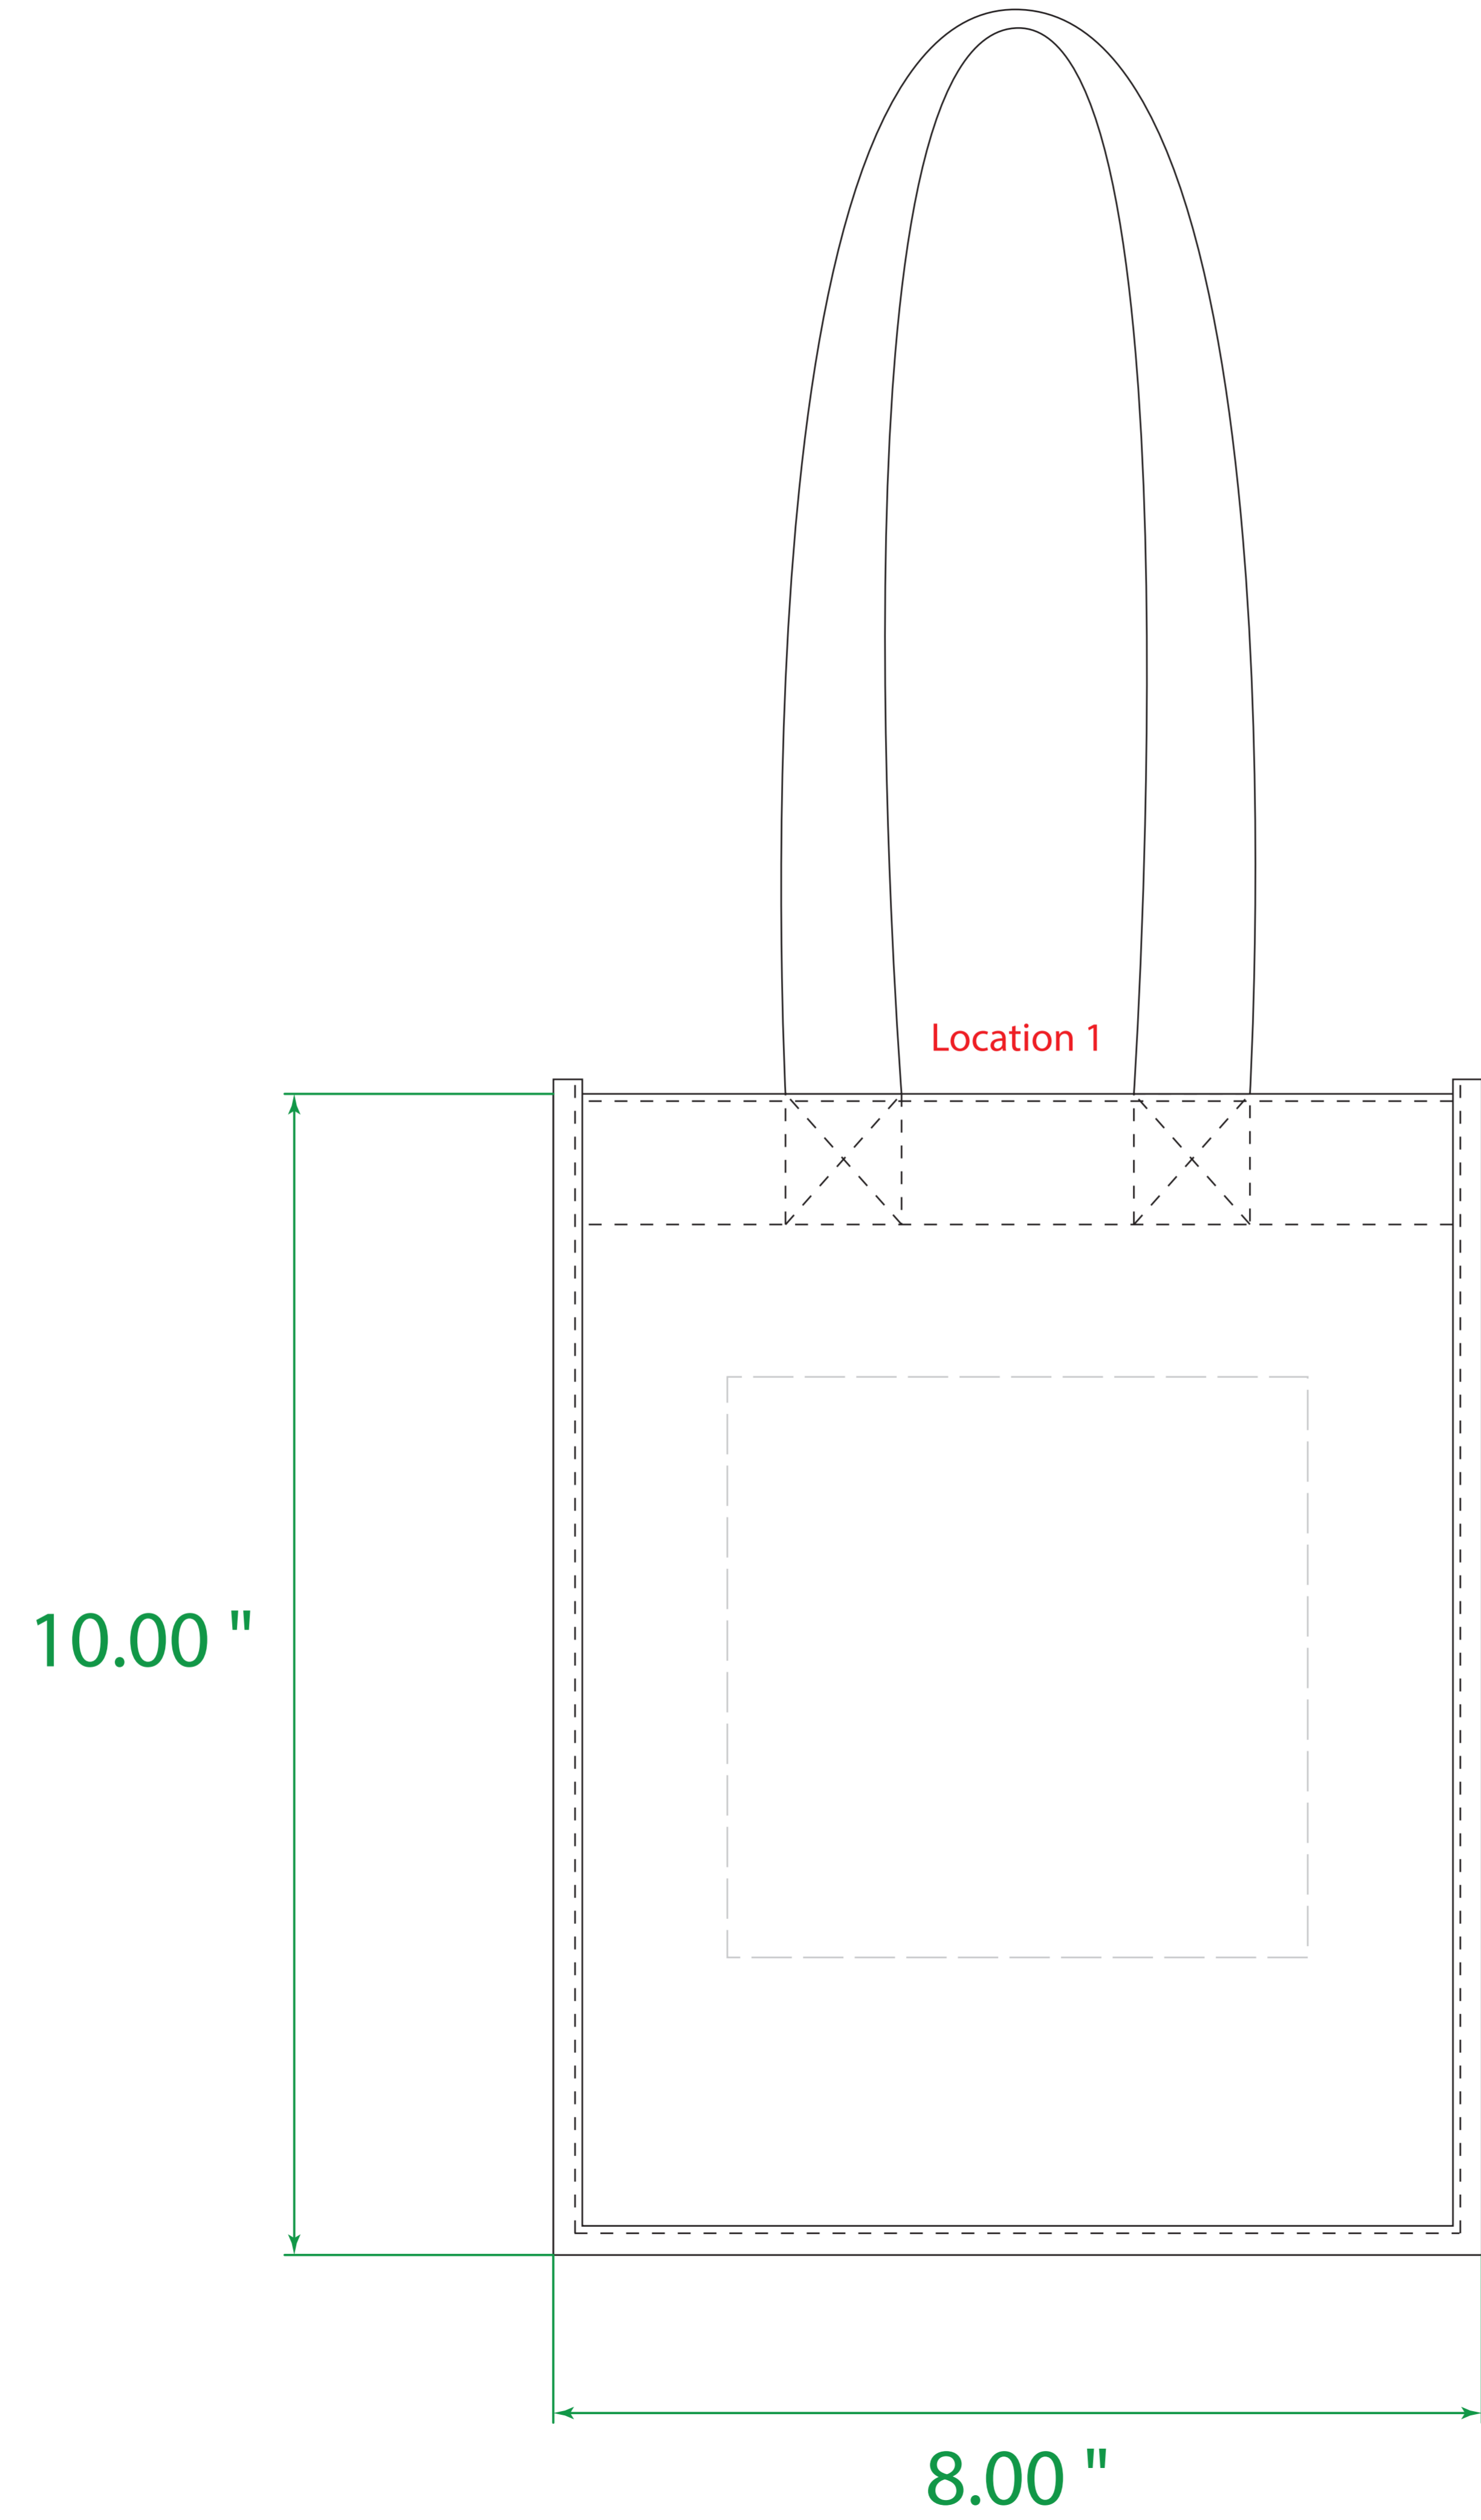

Available Product Colors:

Tote  
Item#: 2TOT0810\*\*\*  
\*\*\*Insert color code  
Size: 8(w) x 5(g) x 10(h)  
Imprint Area: 5x5

PO#:  
Imprint Size:  
Imprint Color:  
Product Color:

The colors on this page are RGB simulations of Pantone Colors. Actual colors may vary.