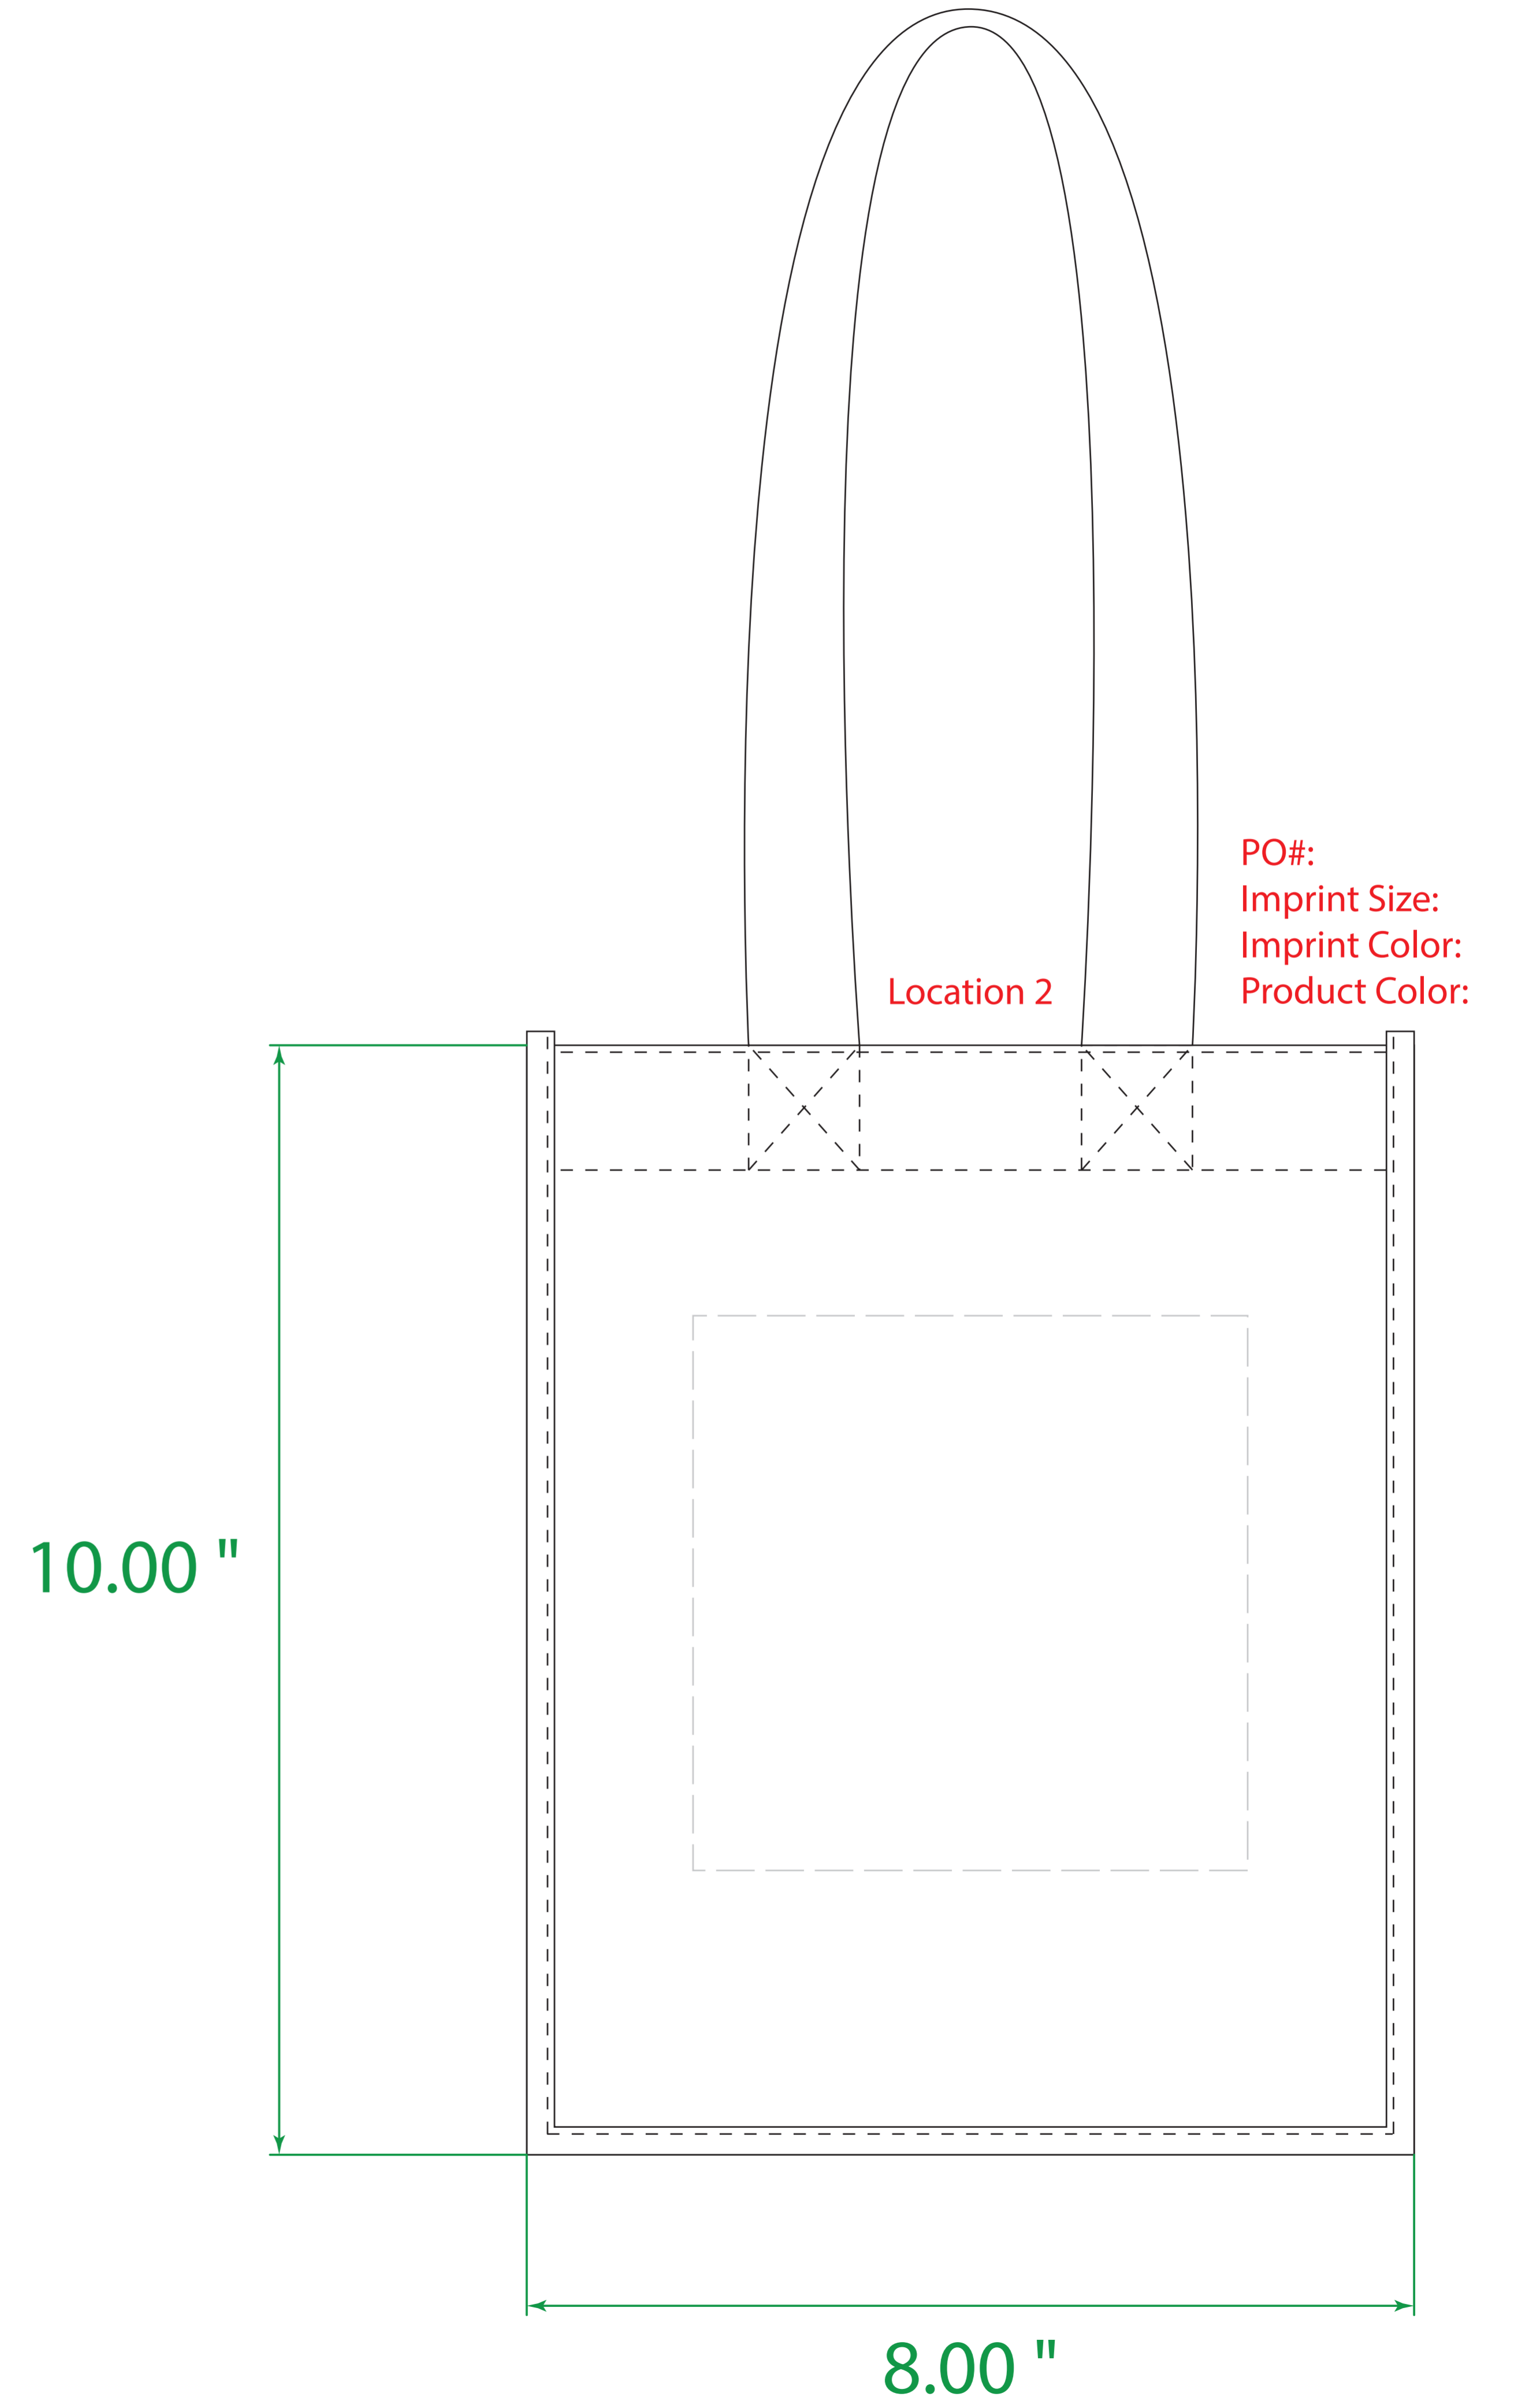

Available Product Colors:

Tote  
Item#: 2TOT0810\*\*\*  
\*\*\*Insert color code  
Size: 8(w) x 5(g) x 10(h)  
Imprint Area: 5x5

PO#:  
Imprint Size:  
Imprint Color:  
Product Color:

The colors on this page are RGB simulations of Pantone Colors. Actual colors may vary.