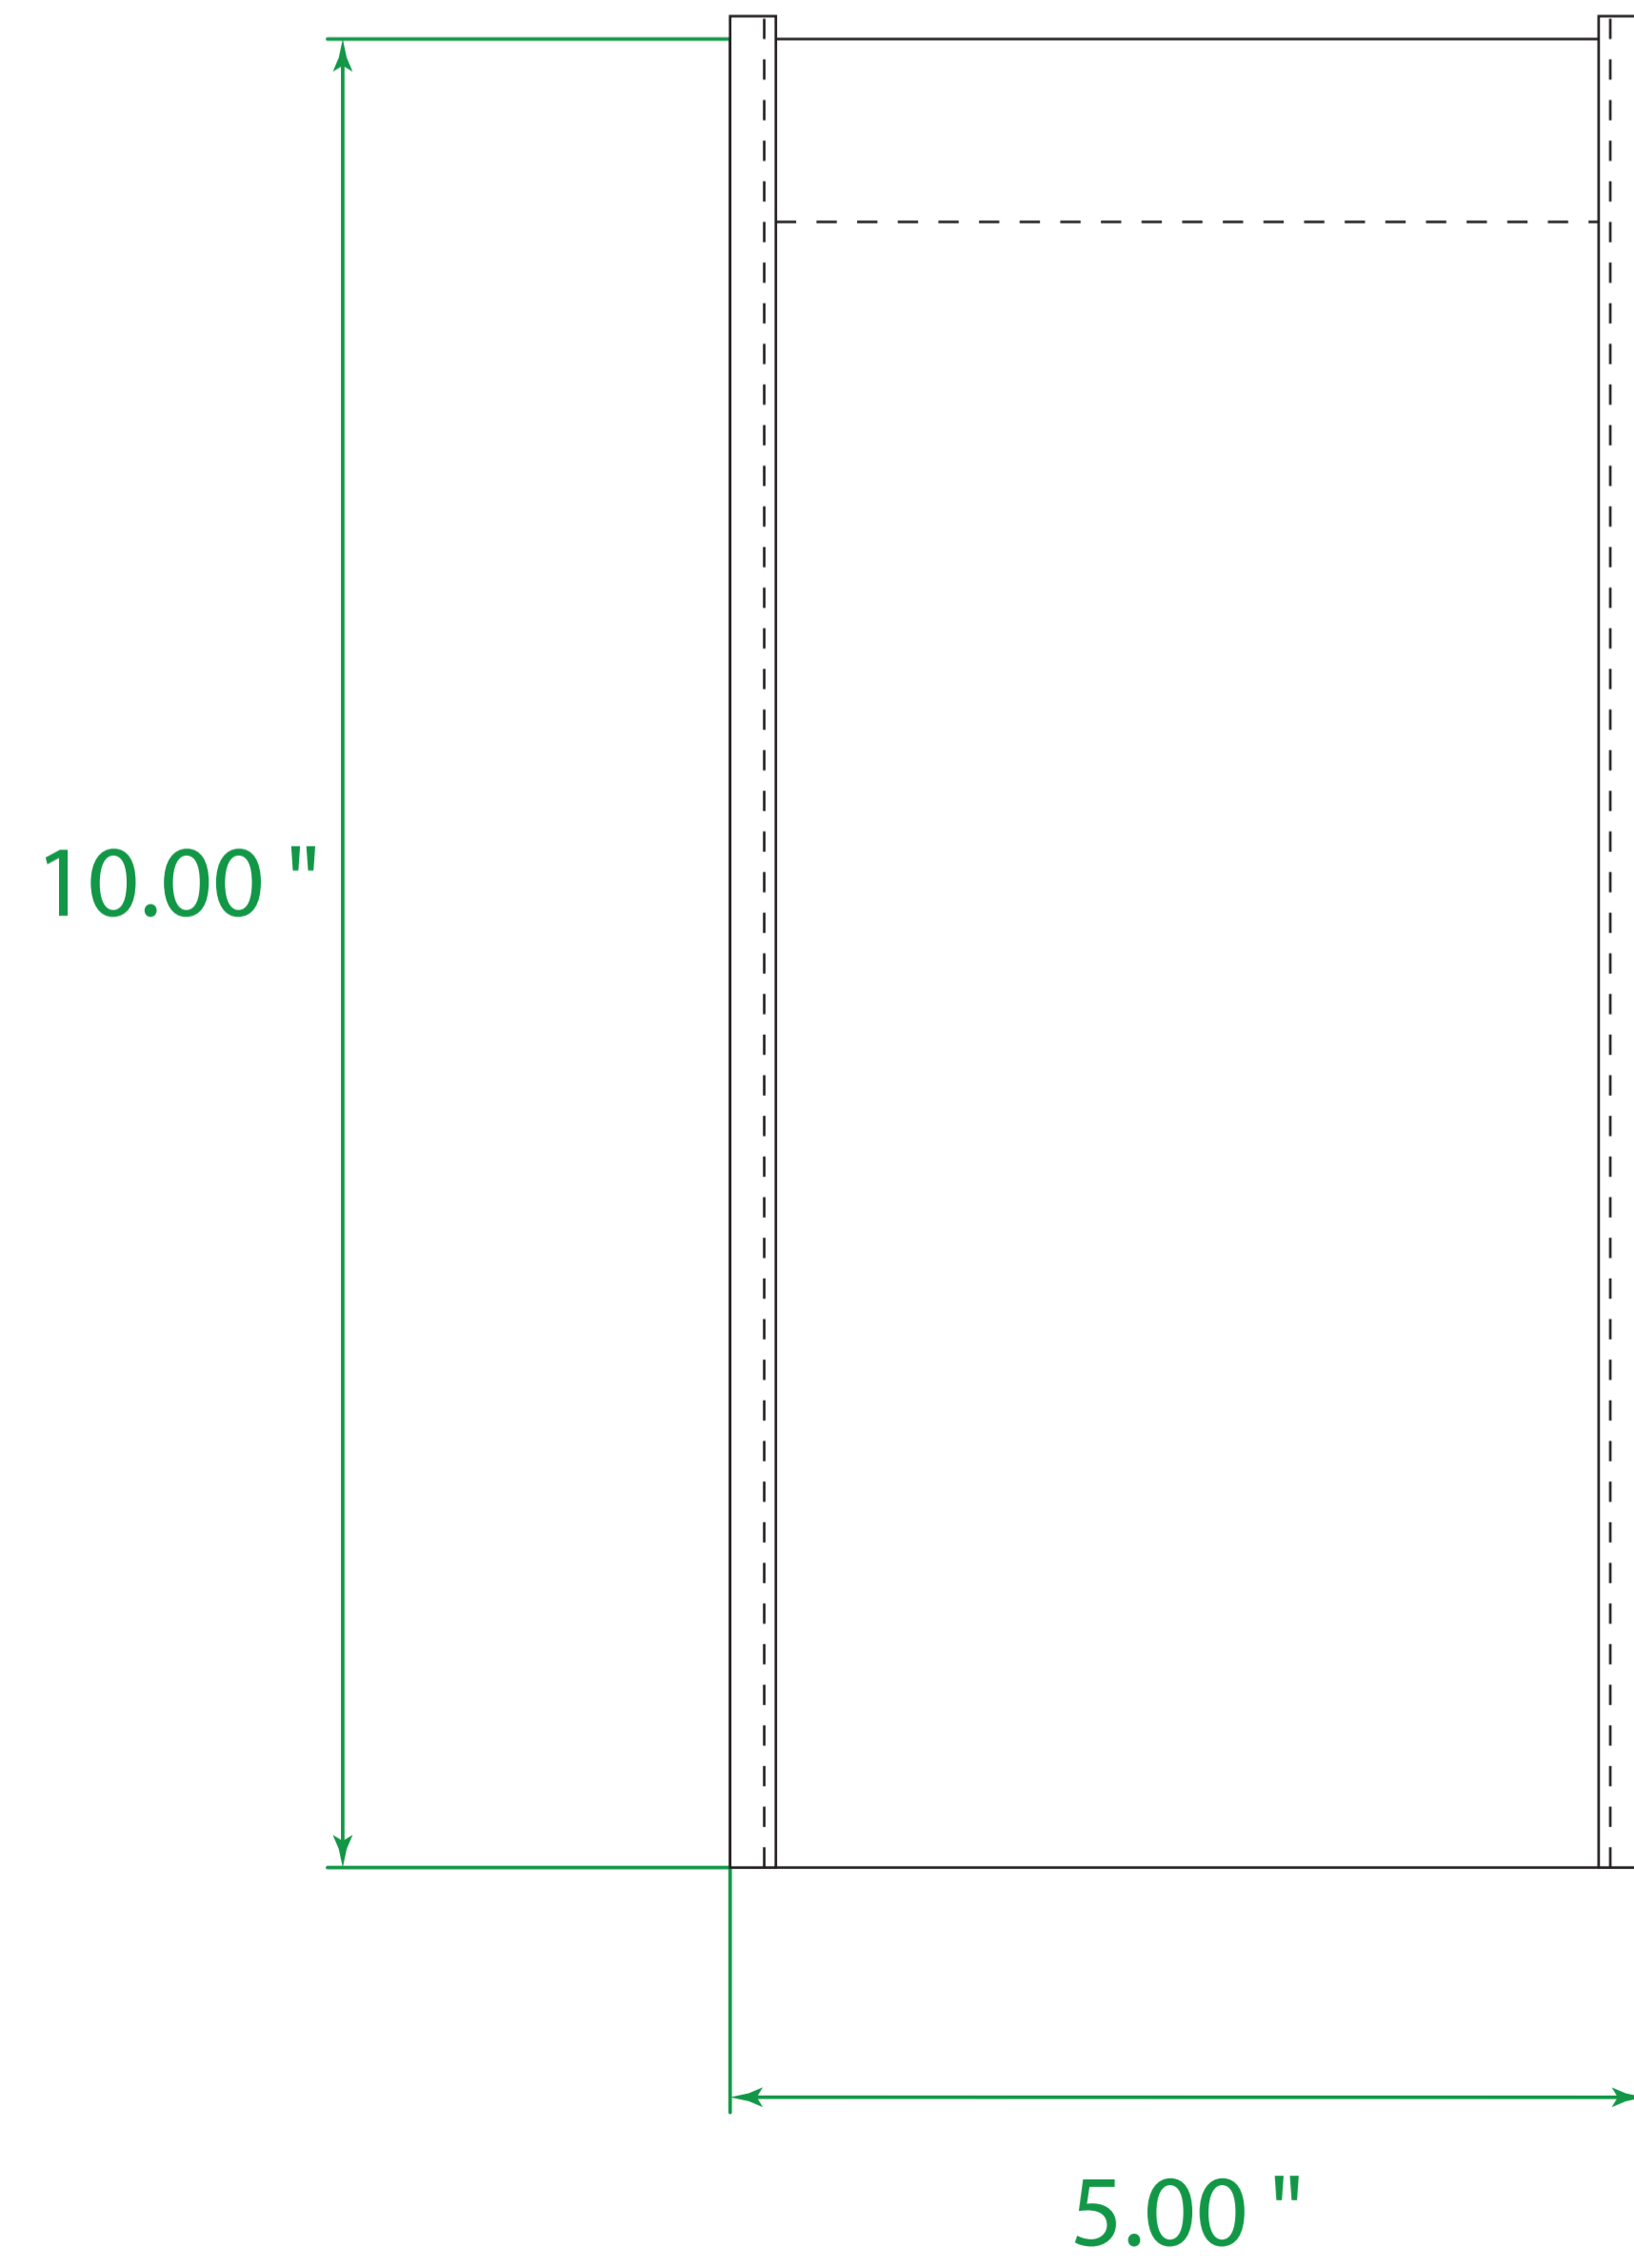

Available Product Colors:

Tote  
Item#: 2TOT0810\*\*\*  
\*\*\*Insert color code  
Size: 8(w) x 5(g) x 10(h)  
Imprint Area: 5x5

PO#:  
Imprint Size:  
Imprint Color:  
Product Color:

The colors on this page are RGB simulations of Pantone Colors. Actual colors may vary.