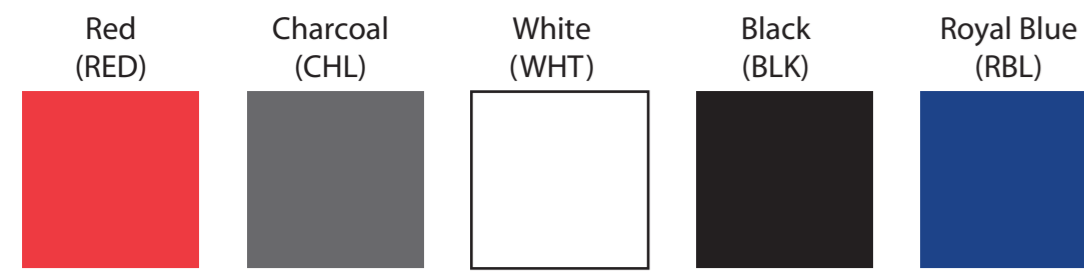

Available Product Colors:

Tote  
Item#: 2TOT0810\*\*\*  
\*\*\*Insert color code  
Size: 8(w) x 5(g) x 10(h)  
Imprint Area: 5x5

PO#:  
Imprint Size:  
Imprint Color:  
Product Color:

The colors on this page are RGB simulations of Pantone Colors. Actual colors may vary.