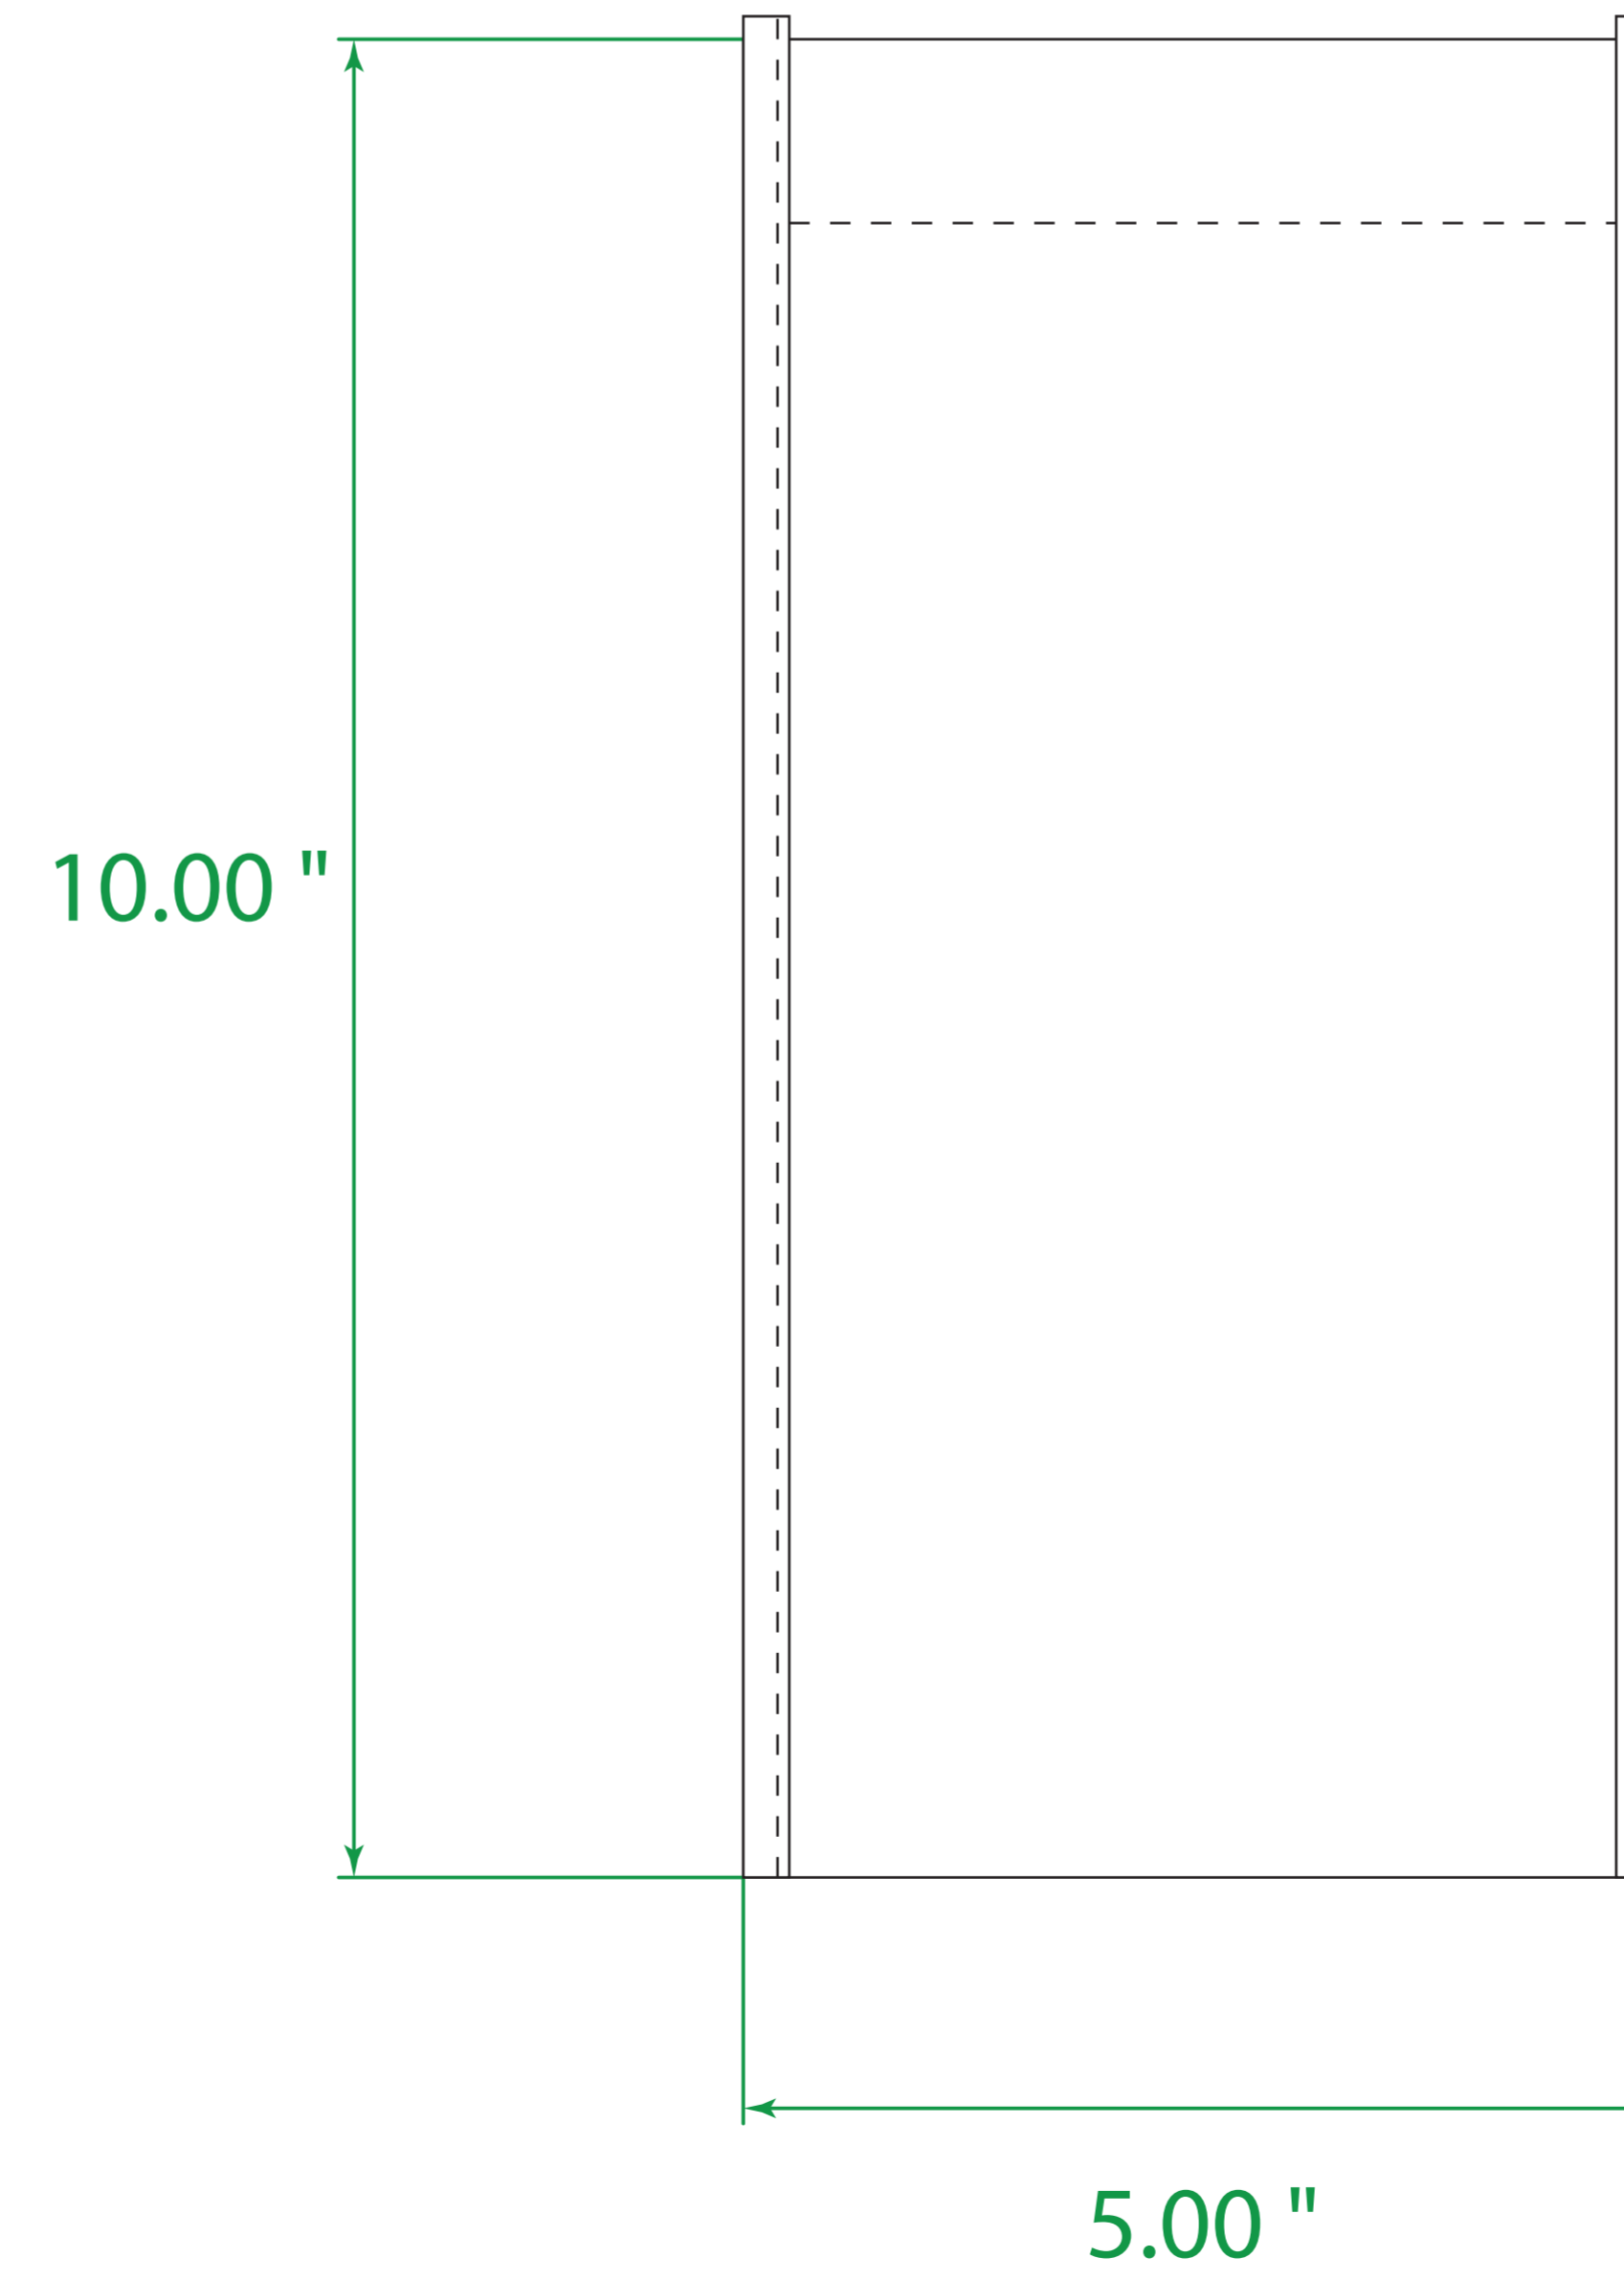

Available Product Colors:

Tote  
Item#: 2TOT0810\*\*\*  
\*\*\*Insert color code  
Size: 8(w) x 5(g) x 10(h)  
Imprint Area: 5x5

PO#:  
Imprint Size:  
Imprint Color:  
Product Color:

The colors on this page are RGB simulations of Pantone Colors. Actual colors may vary.