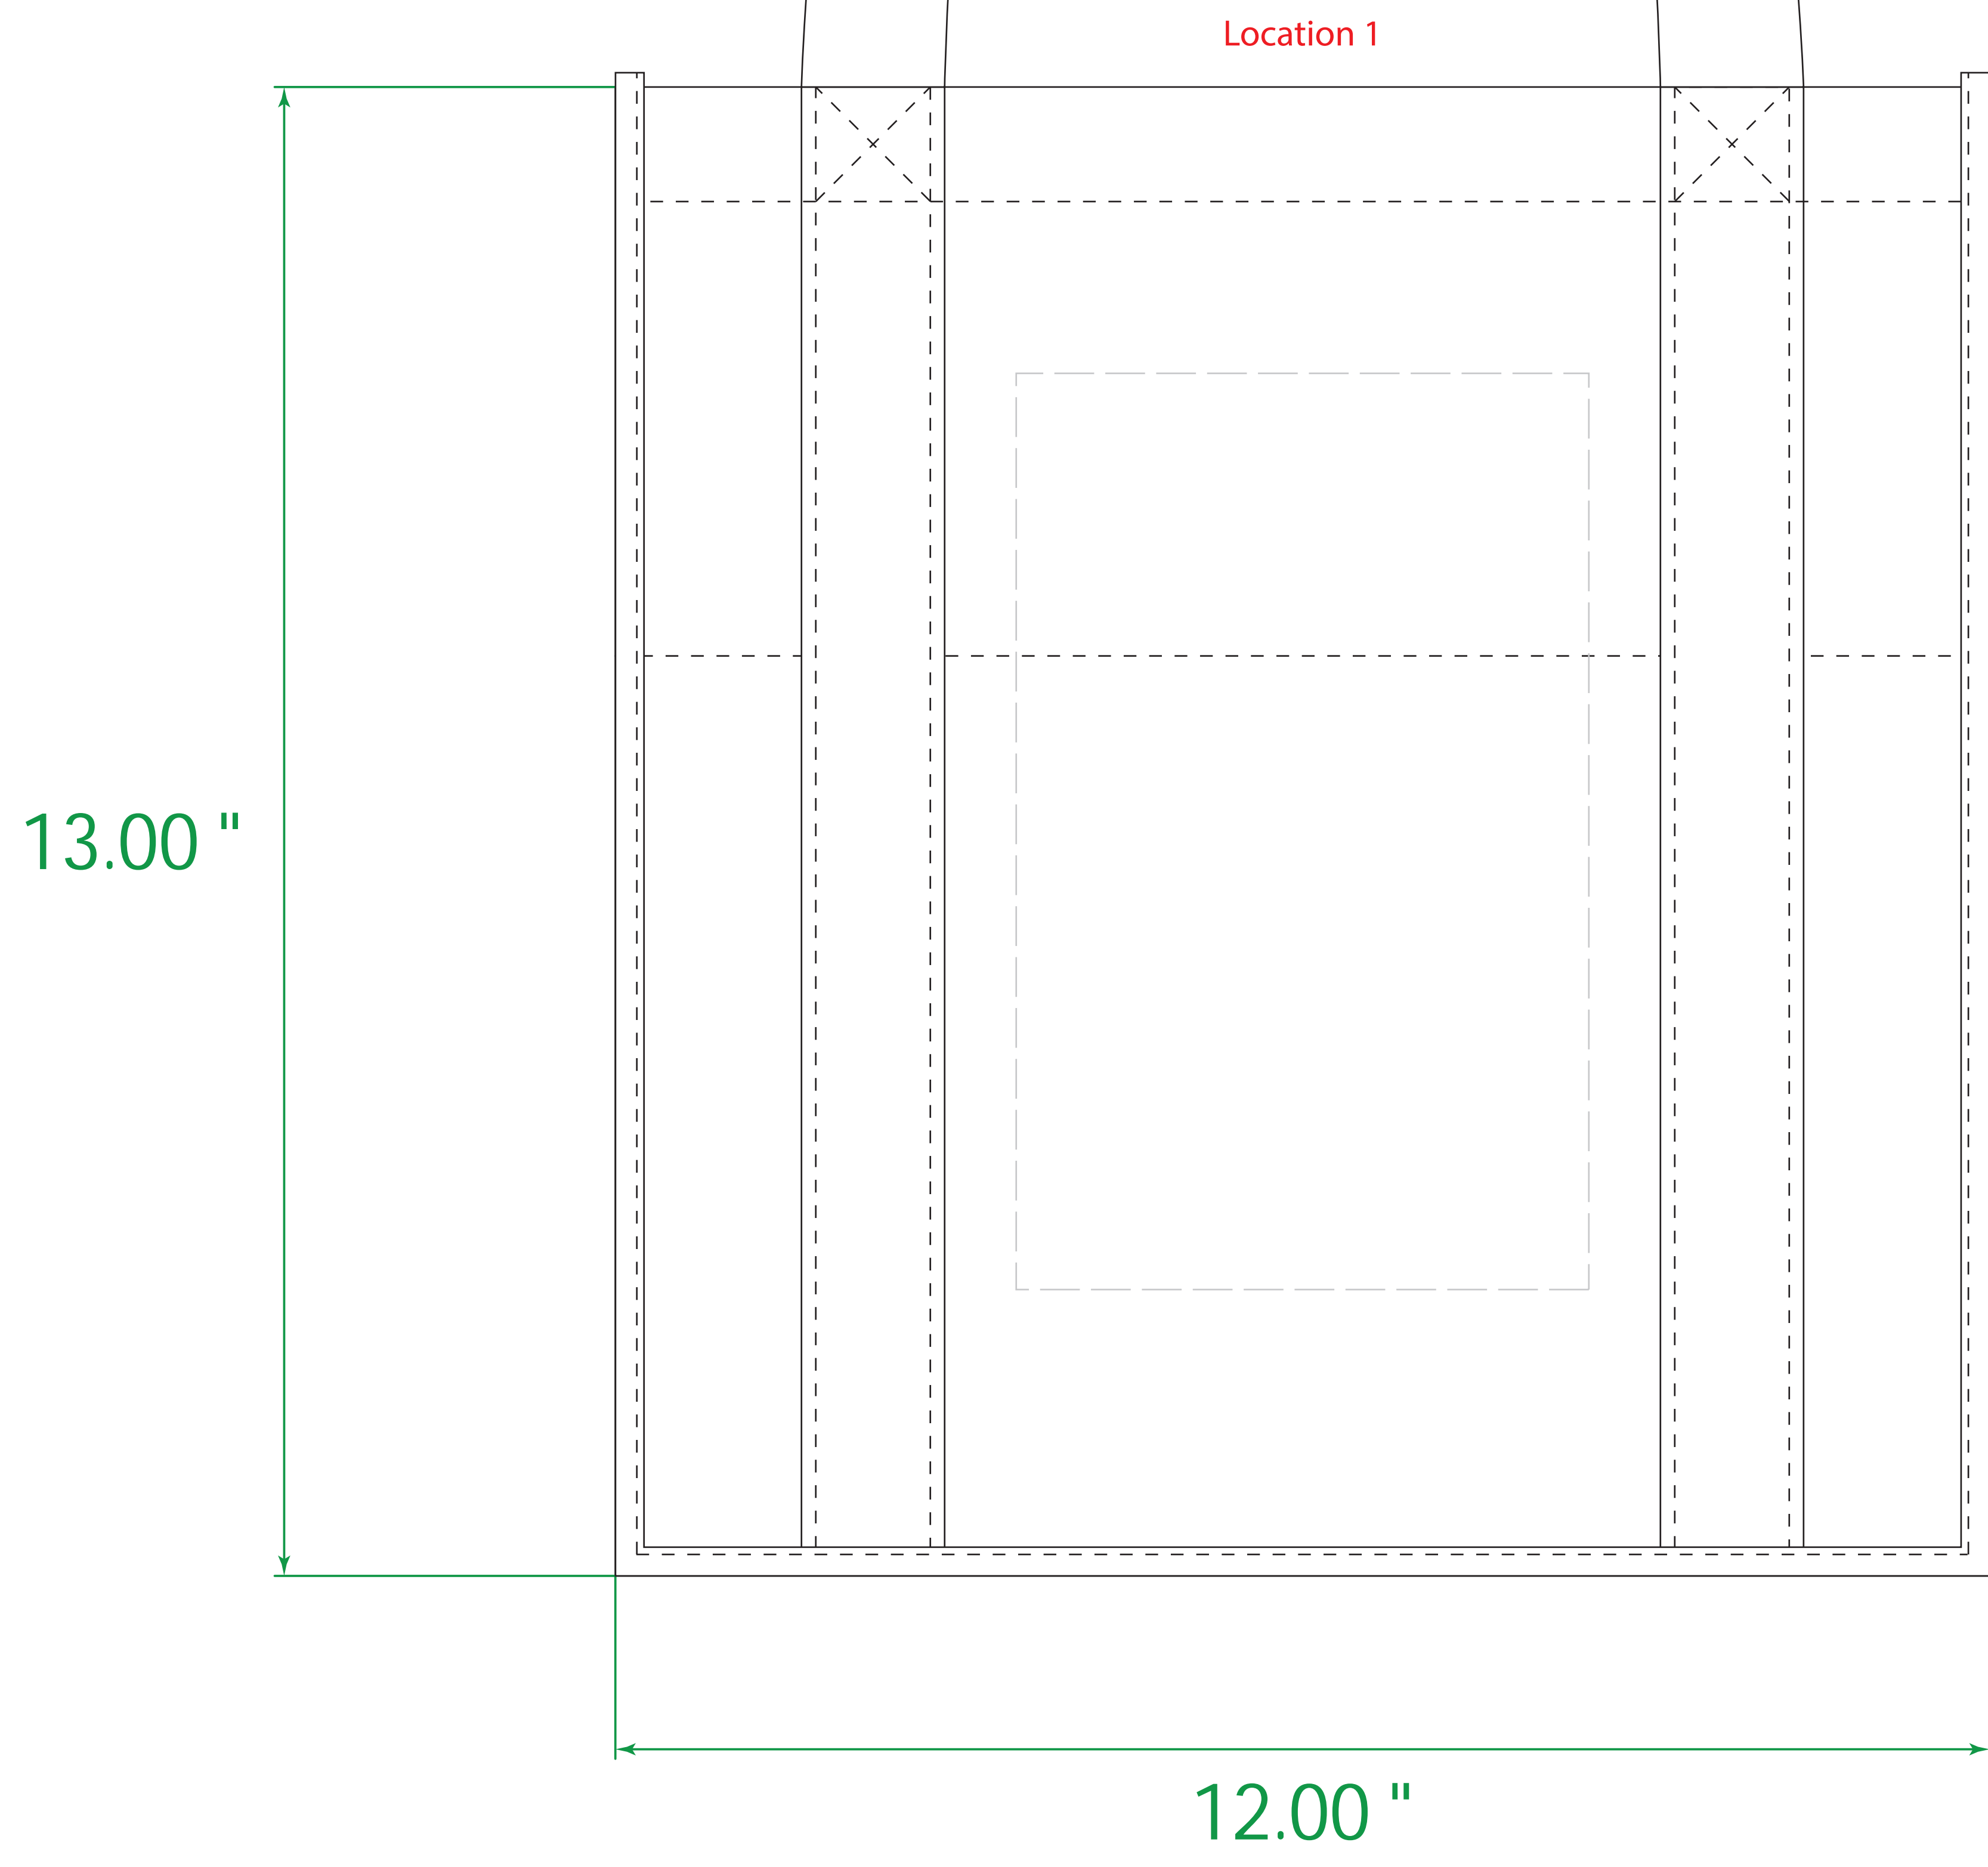

Available Product Colors:

Grocery Tote
Item#: 2TOT1213***
***Insert color code
Size: 12(w) x 8(g) x 13(h)
Imprint Area:
Location 1 & 2: 5x8
Location 3 & 4: 4.5x7

PO#:
Imprint Size:
Imprint Color:
Product Color: