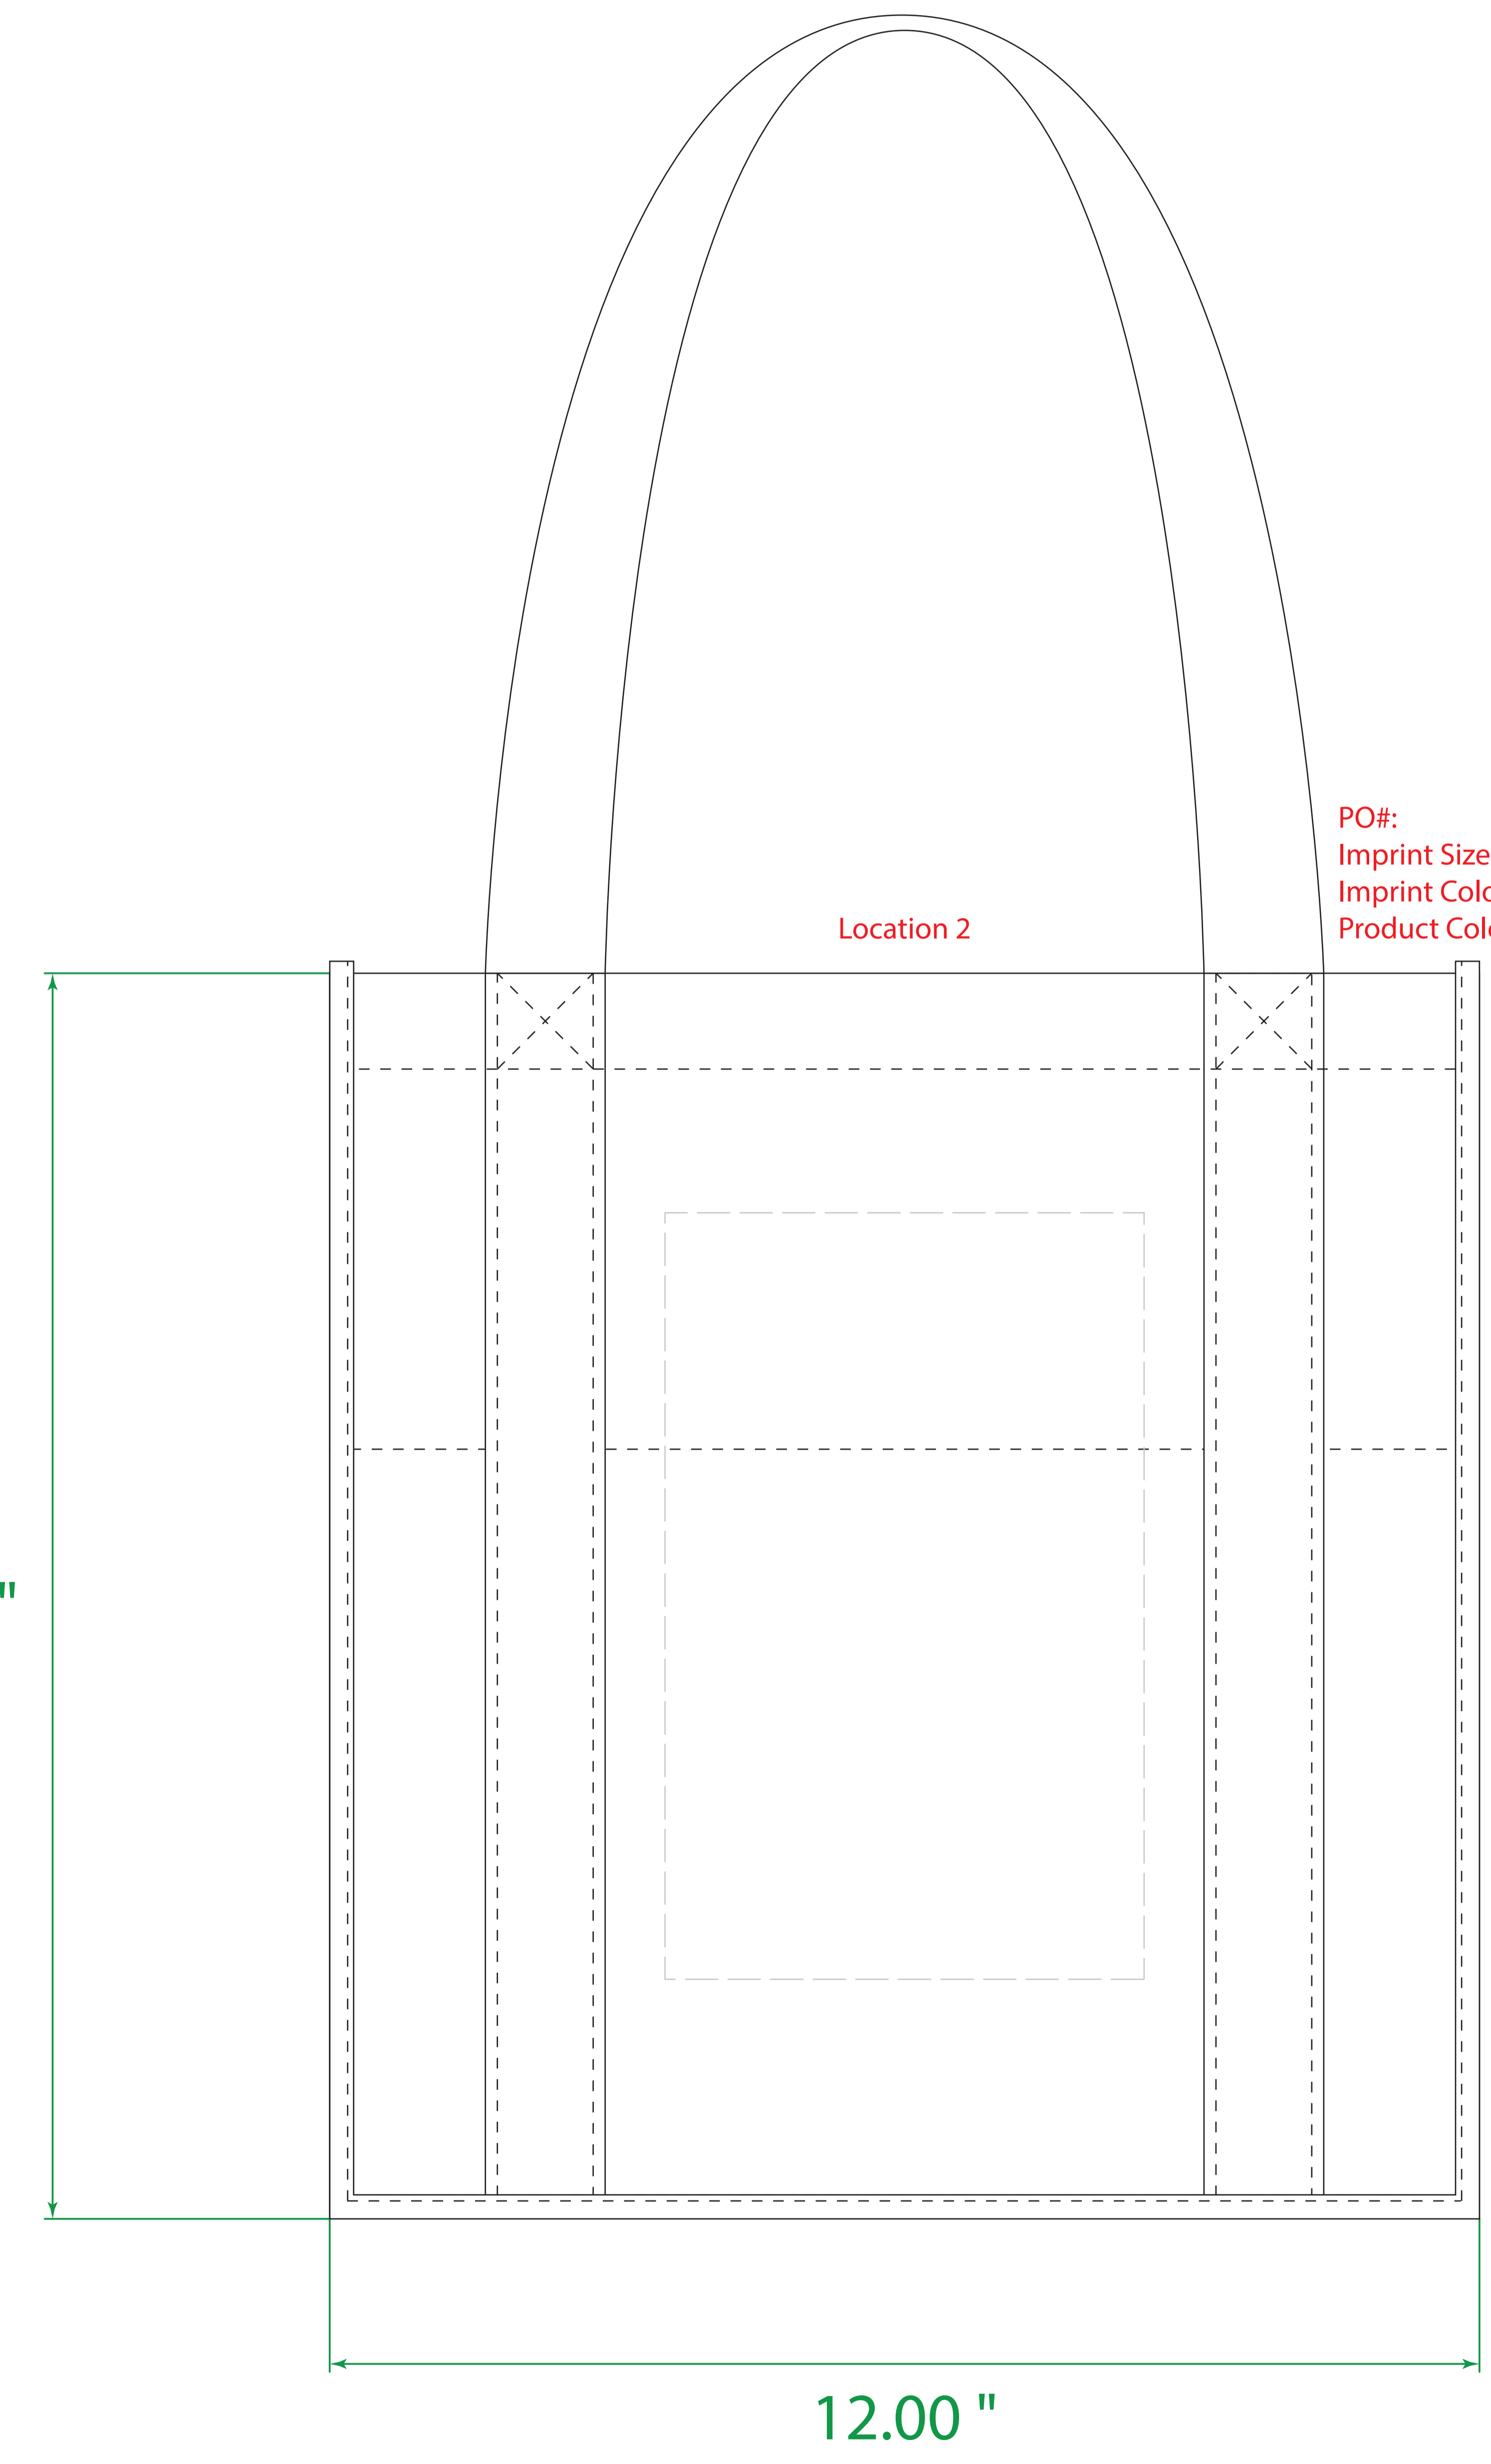

Available Product Colors:

Grocery Tote  
Item#: 2TOT1213\*\*\*  
\*\*\*Insert color code  
Size: 12(w) x 8(g) x 13(h)  
Imprint Area:  
Location 1 & 2: 5x8  
Location 3 & 4: 4.5x7

PO#:  
Imprint Size:  
Imprint Color:  
Product Color: