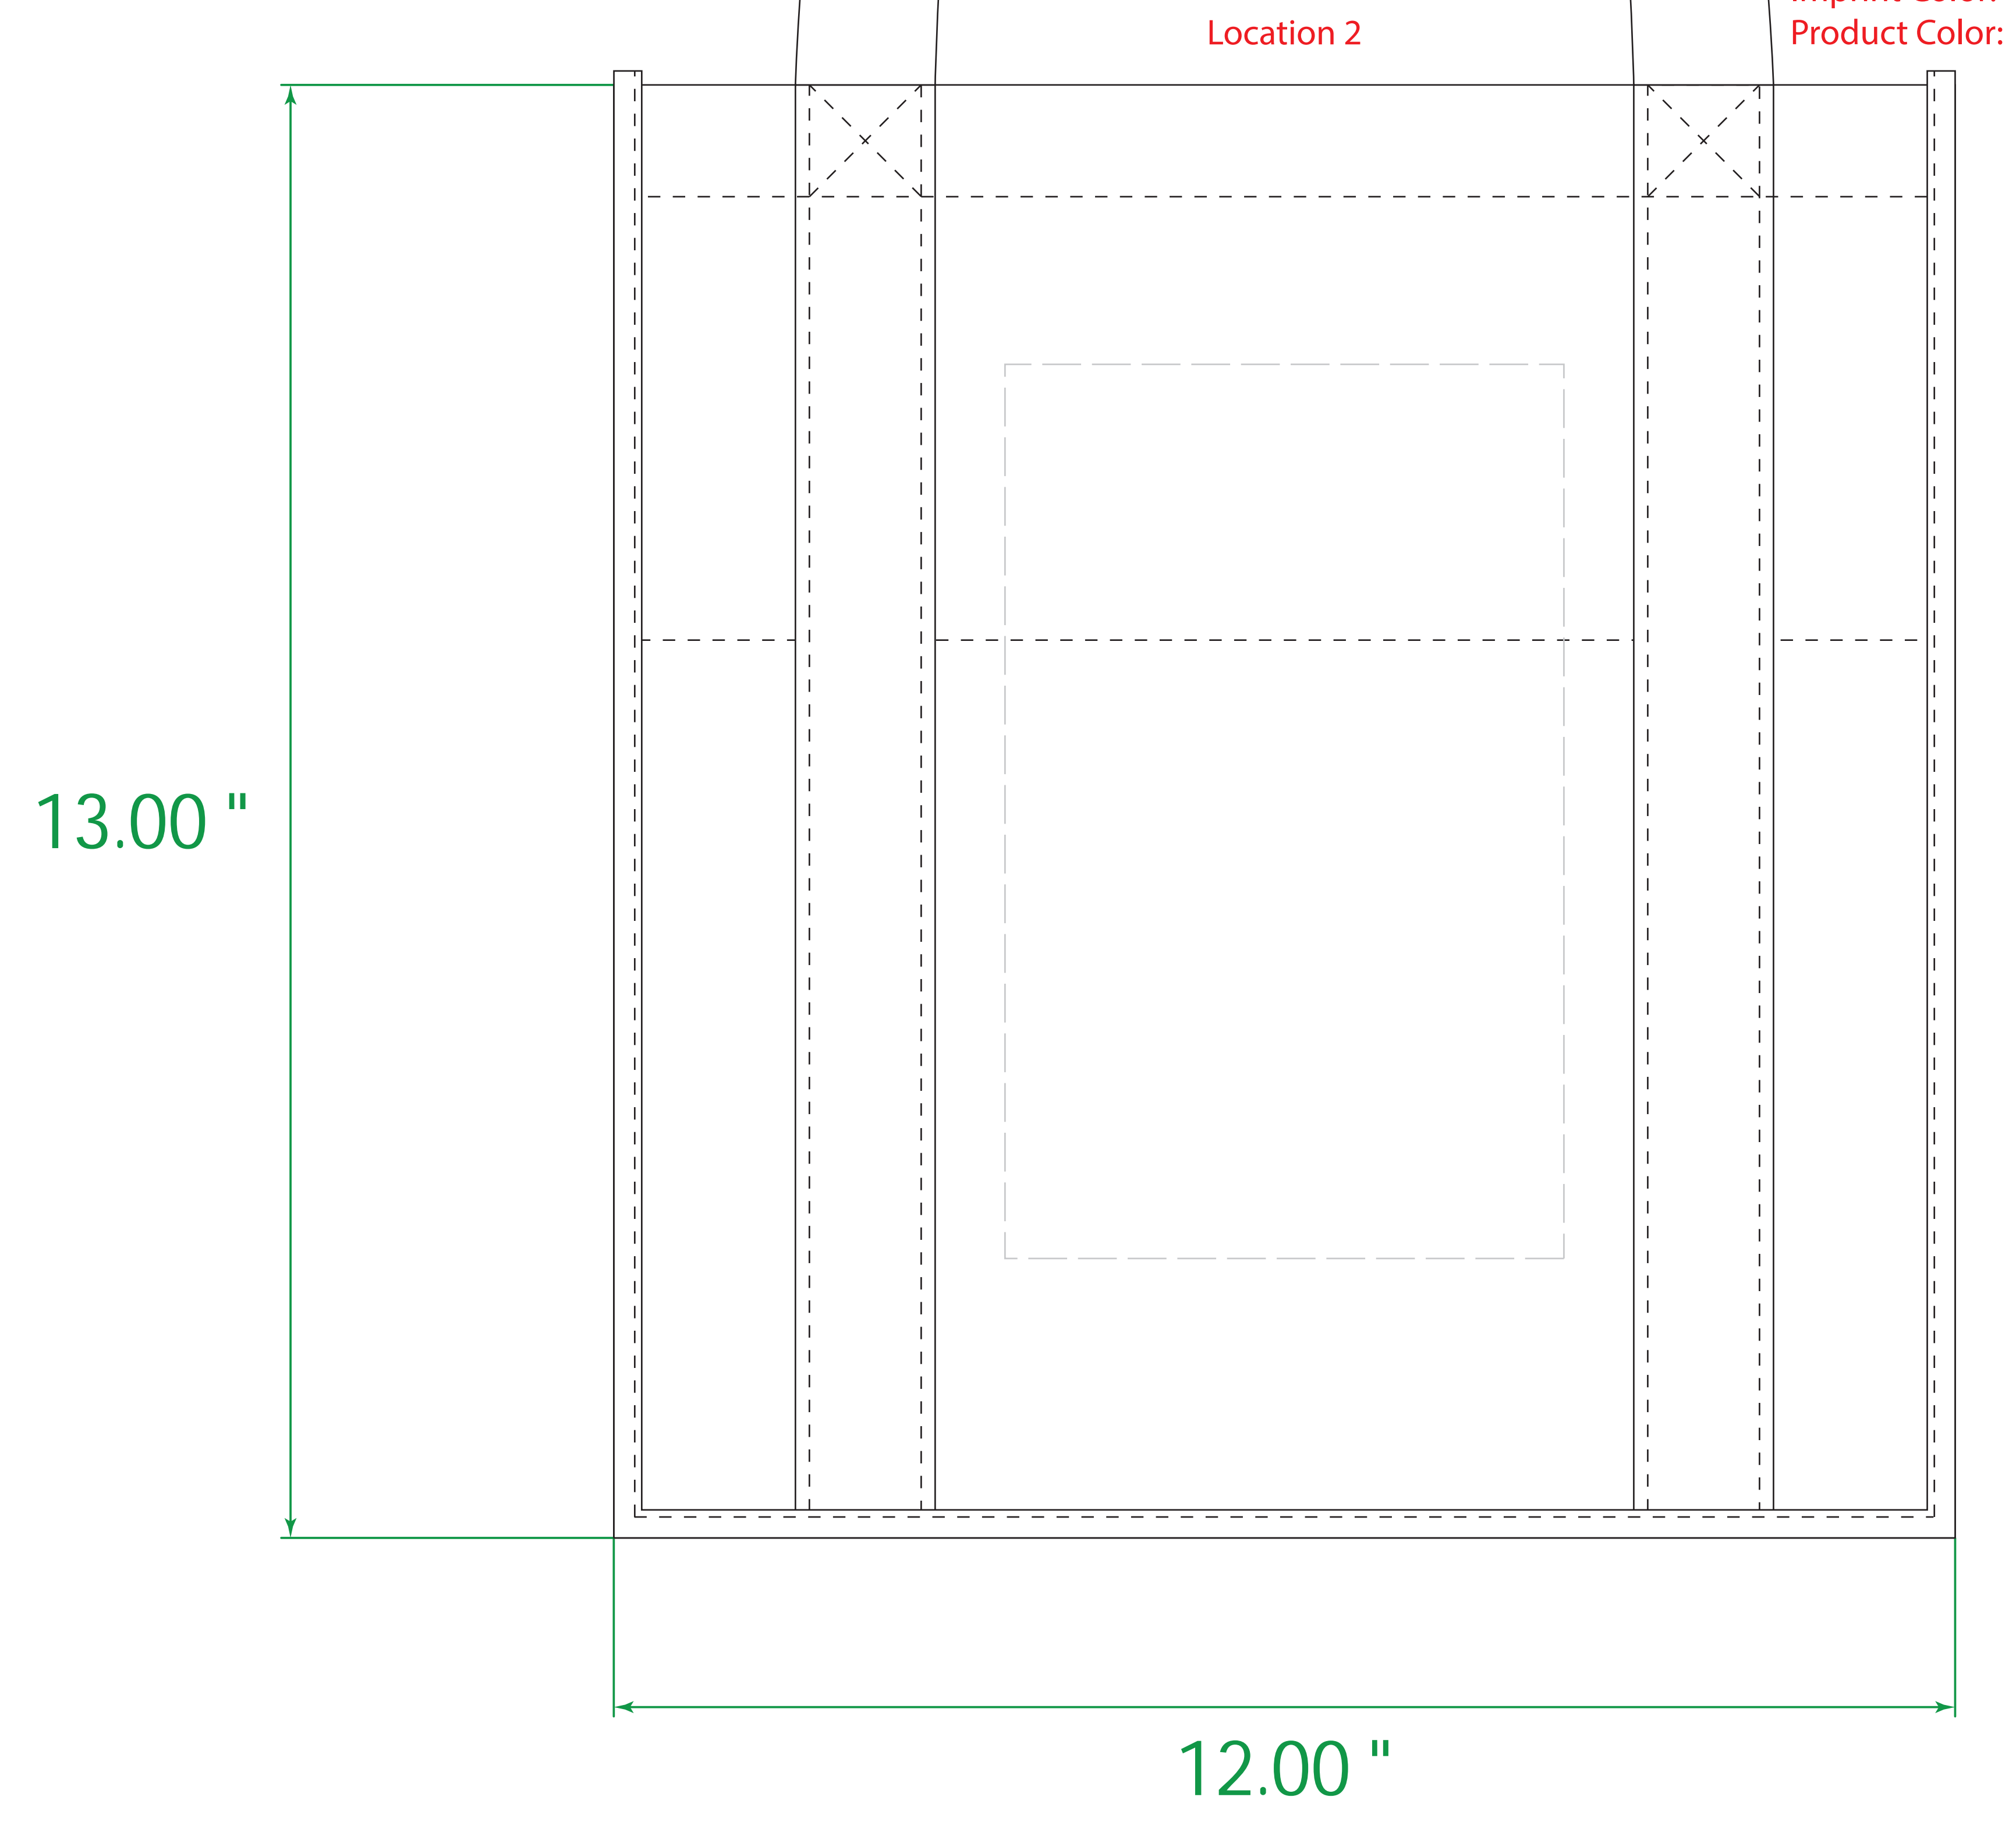

Available Product Colors:

Grocery Tote
Item#: 2TOT1213***
***Insert color code
Size: 12(w) x 8(g) x 13(h)
Imprint Area:
Location 1 & 2: 5x8
Location 3 & 4: 4.5x7

PO#:
Imprint Size:
Imprint Color:
Product Color: