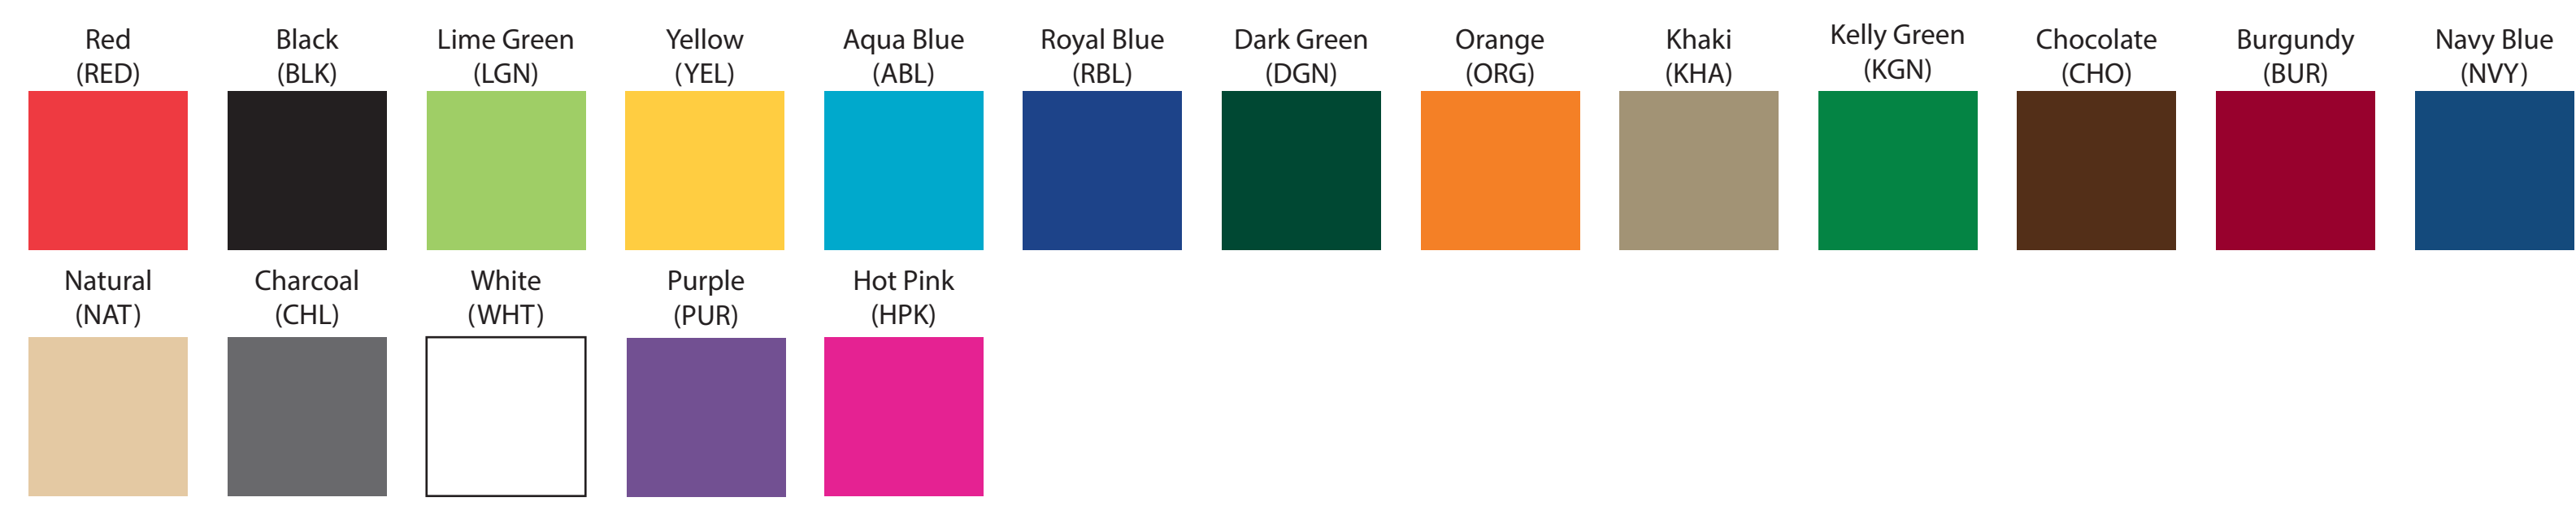

Available Product Colors:

Grocery Tote
Item#: 2TOT1213***
***Insert color code
Size: 12(w) x 8(g) x 13(h)
Imprint Area:
Location 1 & 2: 5x8
Location 3 & 4: 4.5x7

PO#:
Imprint Size:
Imprint Color:
Product Color:

The colors on this page are RGB simulations of Pantone Colors. Actual colors may vary.