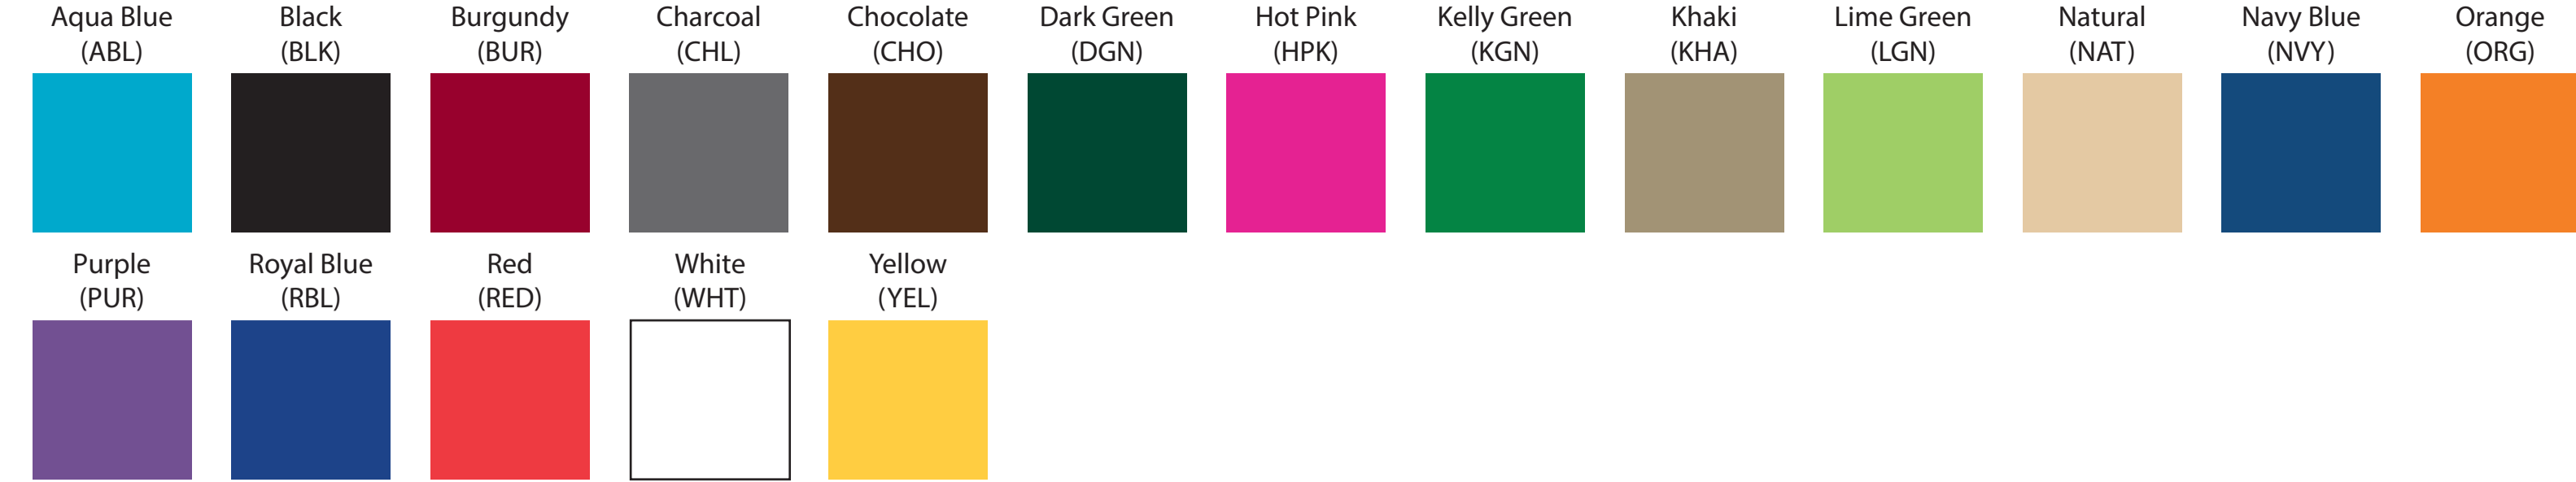

Available Product Colors:

Grocery Tote  
Item#: 2TOT1213\*\*\*  
\*\*\*Insert color code  
Size: 12(w) x 8(g) x 13(h)  
Imprint Area:  
Location 1 & 2: 5x8  
Location 3 & 4: 4.5x7

PO#:  
Imprint Size:  
Imprint Color:  
Product Color:

*The colors on this page are RGB simulations of Pantone Colors. Actual colors may vary.*