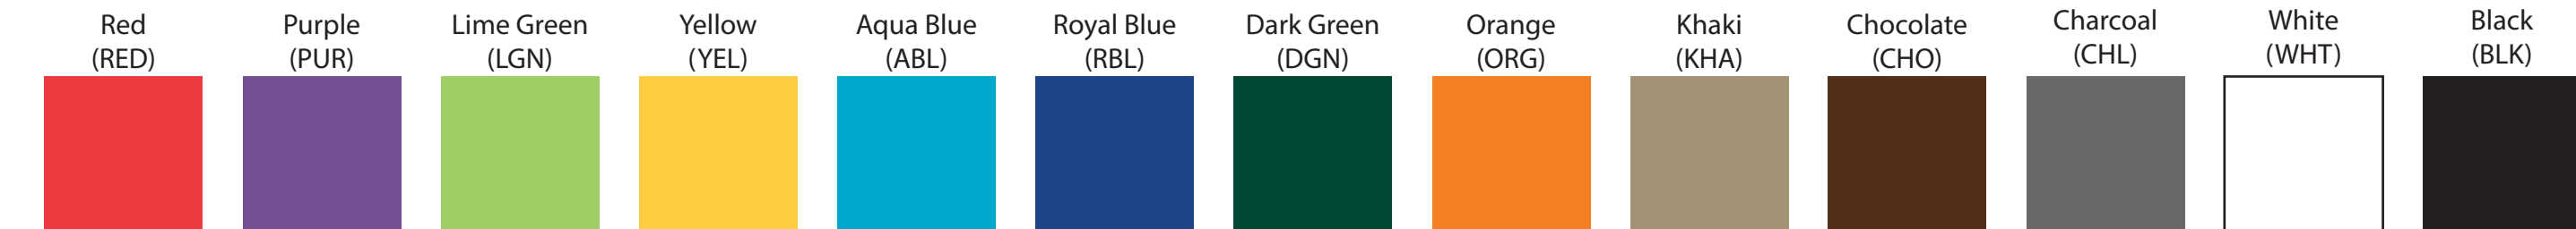

Available Product Colors:

Tote
Item#: 2TOT1313***
*** Insert color code
Size: 13(w) x 5(g) x 13(h)
Imprint Area:
Location 1 & 2: 9x9
Location 3 & 4: 2x6

Location 3

Location 1

Location 4

Location 2

PO#:
Imprint Size:
Imprint Color:
Product Color:

13.00 "

5.00 "

13.00 "

13.00 "

13.00 "

5.00 "

13.00 "

13.00 "

The colors on this page are RGB simulations of Pantone Colors. Actual colors may vary.