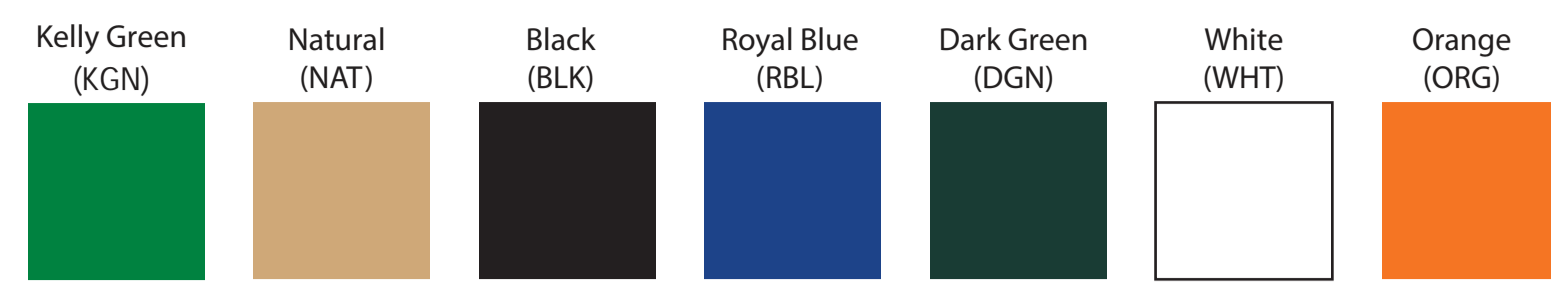

Available Product Colors:

Thermo Tote
Item#: 2TRM1213***
*** Insert color code
Size: 12(w) x 8(g) x 13(h)
Imprint Area: 5x8

12.00 in

12.00 in

PO#:
Imprint Size:
Imprint Color:
Product Color:

The colors on this page are RGB simulations of Pantone Colors. Actual colors may vary.