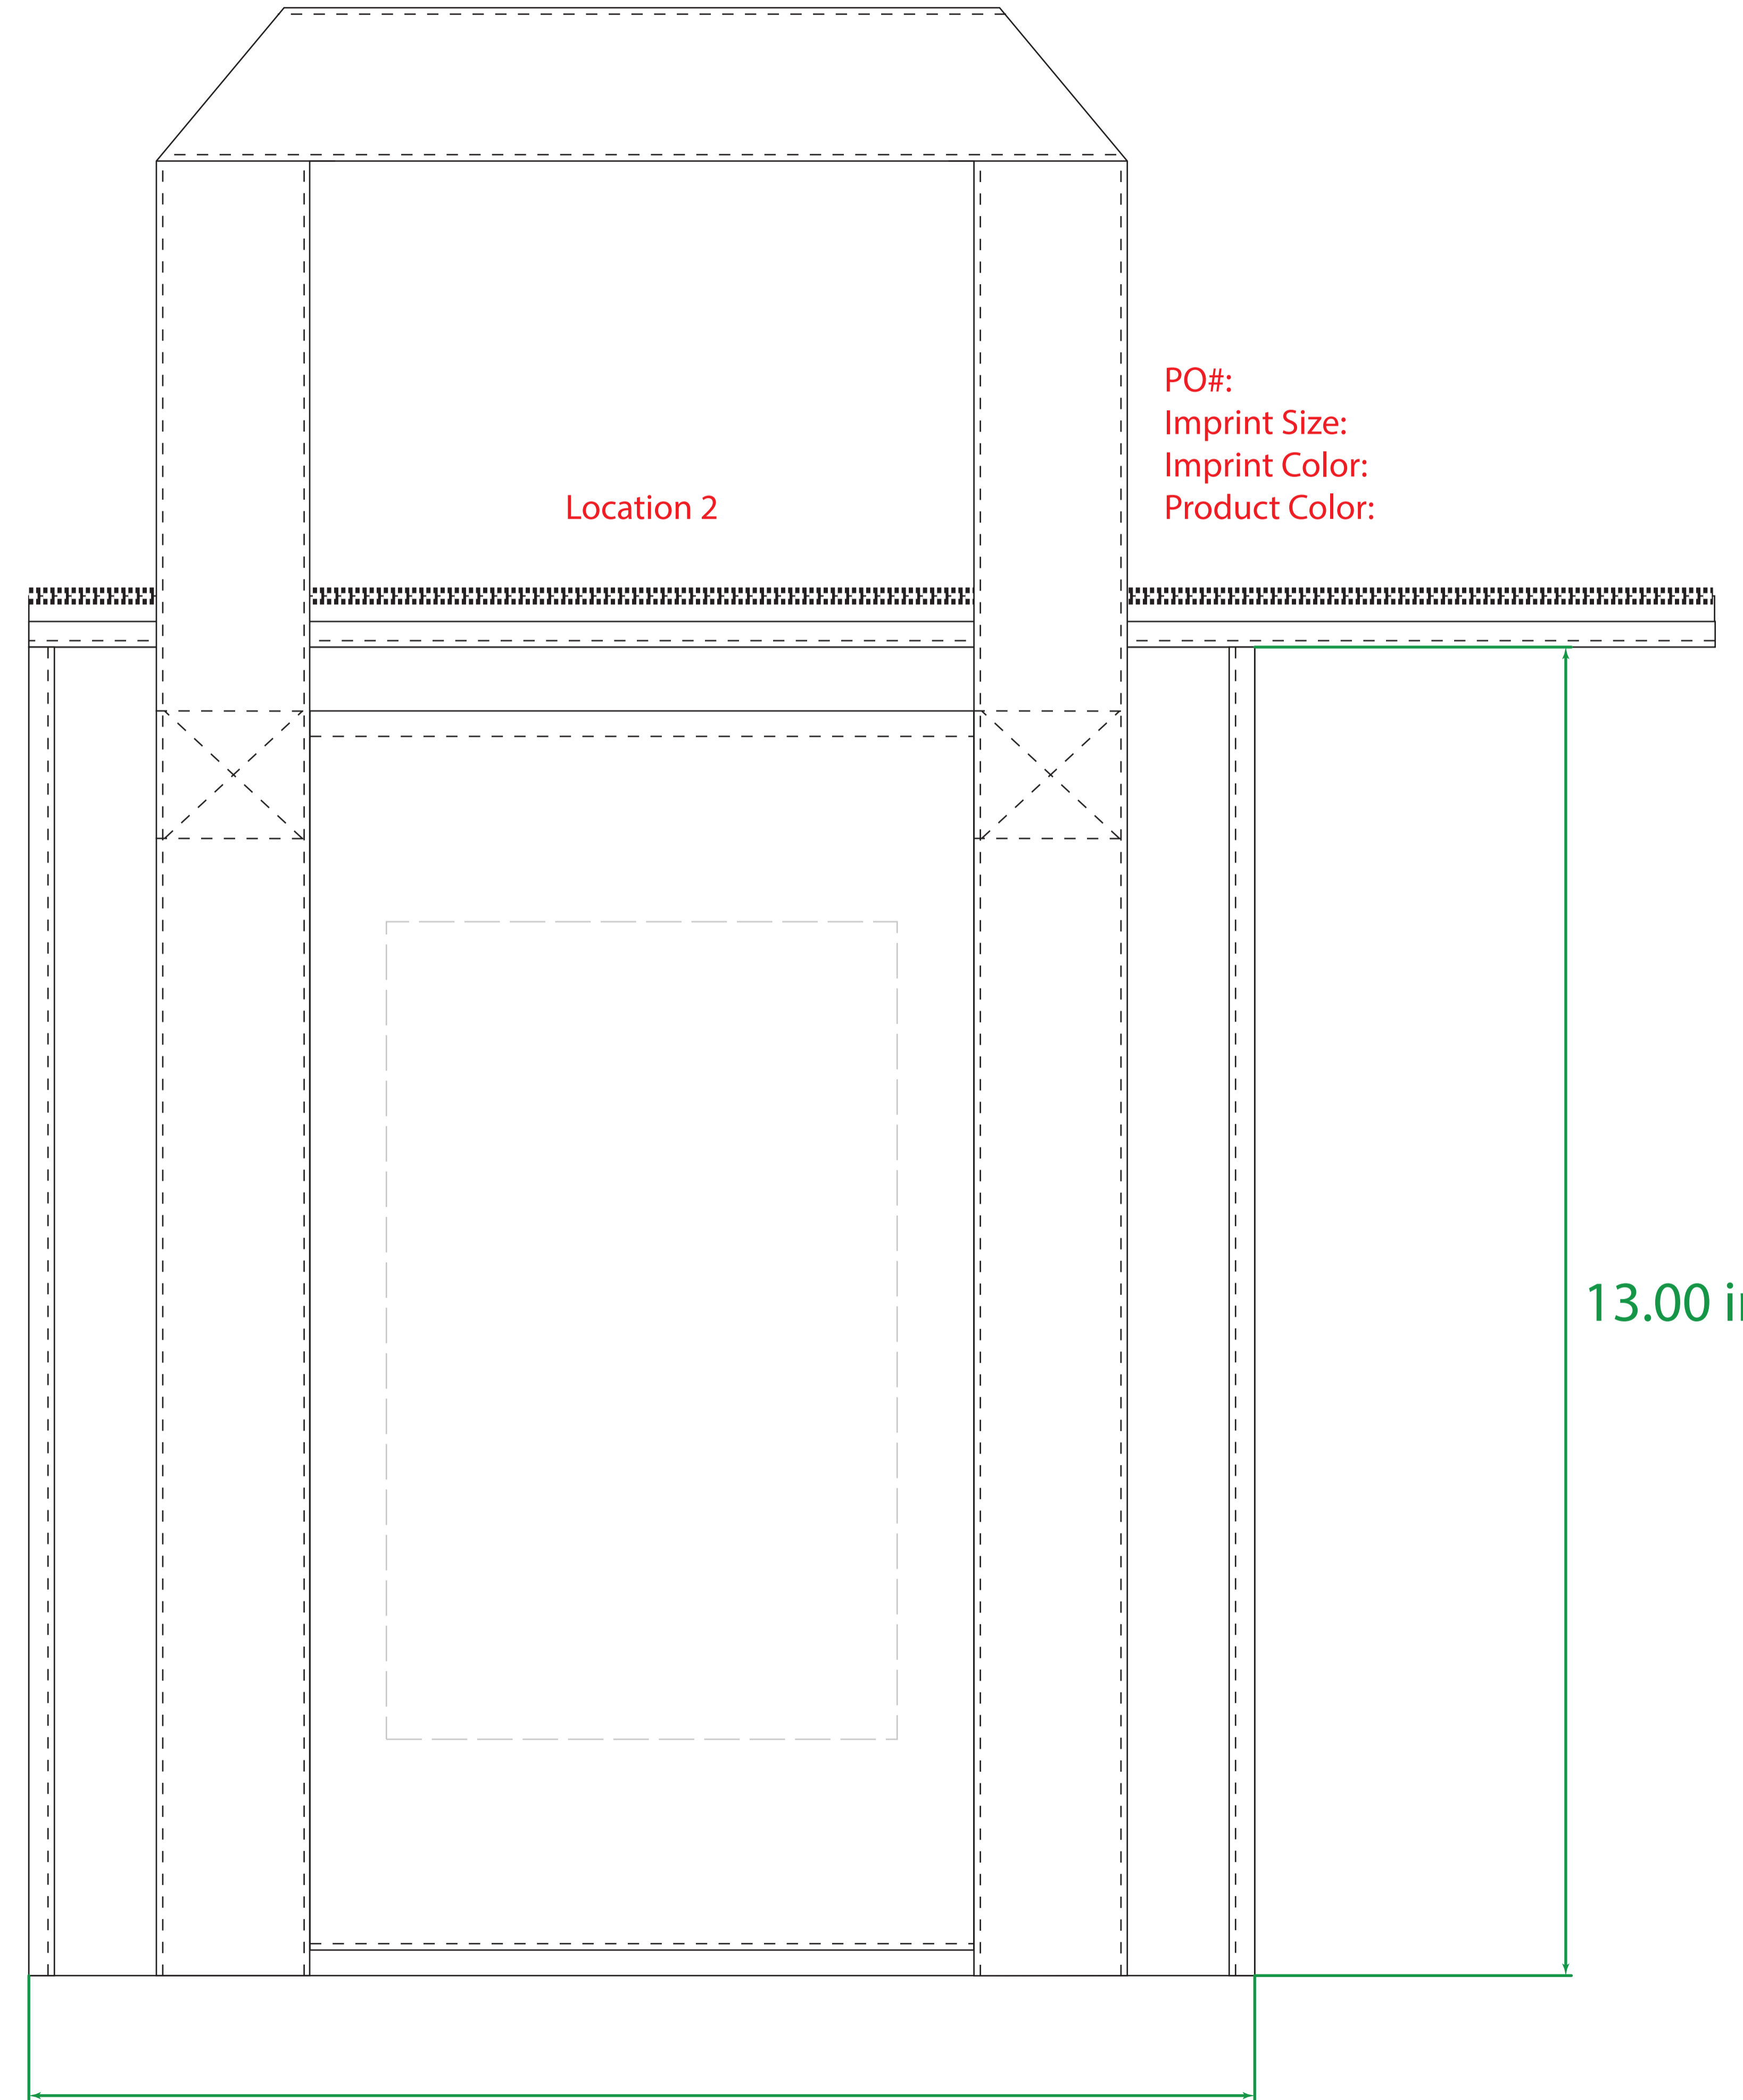

Available Product Colors:

Thermo Tote
Item#: 2TRM1213***
*** Insert color code
Size: 12(w) x 8(g) x 13(h)
Imprint Area: 5x8

12.00 in

12.00 in

PO#:
Imprint Size:
Imprint Color:
Product Color:

The colors on this page are RGB simulations of Pantone Colors. Actual colors may vary.