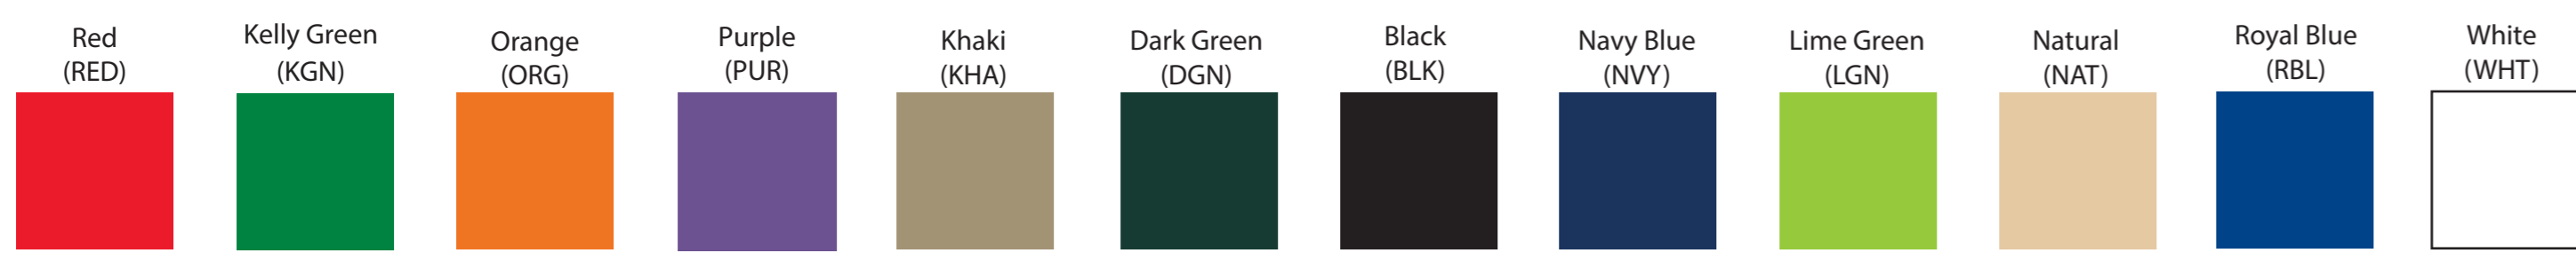

Available Product Colors:

Thermo Tote  
Item#: 2TRM1315\*\*\*  
\*\*\* Insert color code  
Size: 13(w) x 10(g) x 15(h)  
Imprint Area: 5.75x10

Location 1

13.00 "

Location 2

13.00 "

PO#:  
Imprint Size:  
Imprint Color:  
Product Color:

15.00 "

*The colors on this page are RGB simulations of Pantone Colors. Actual colors may vary.*