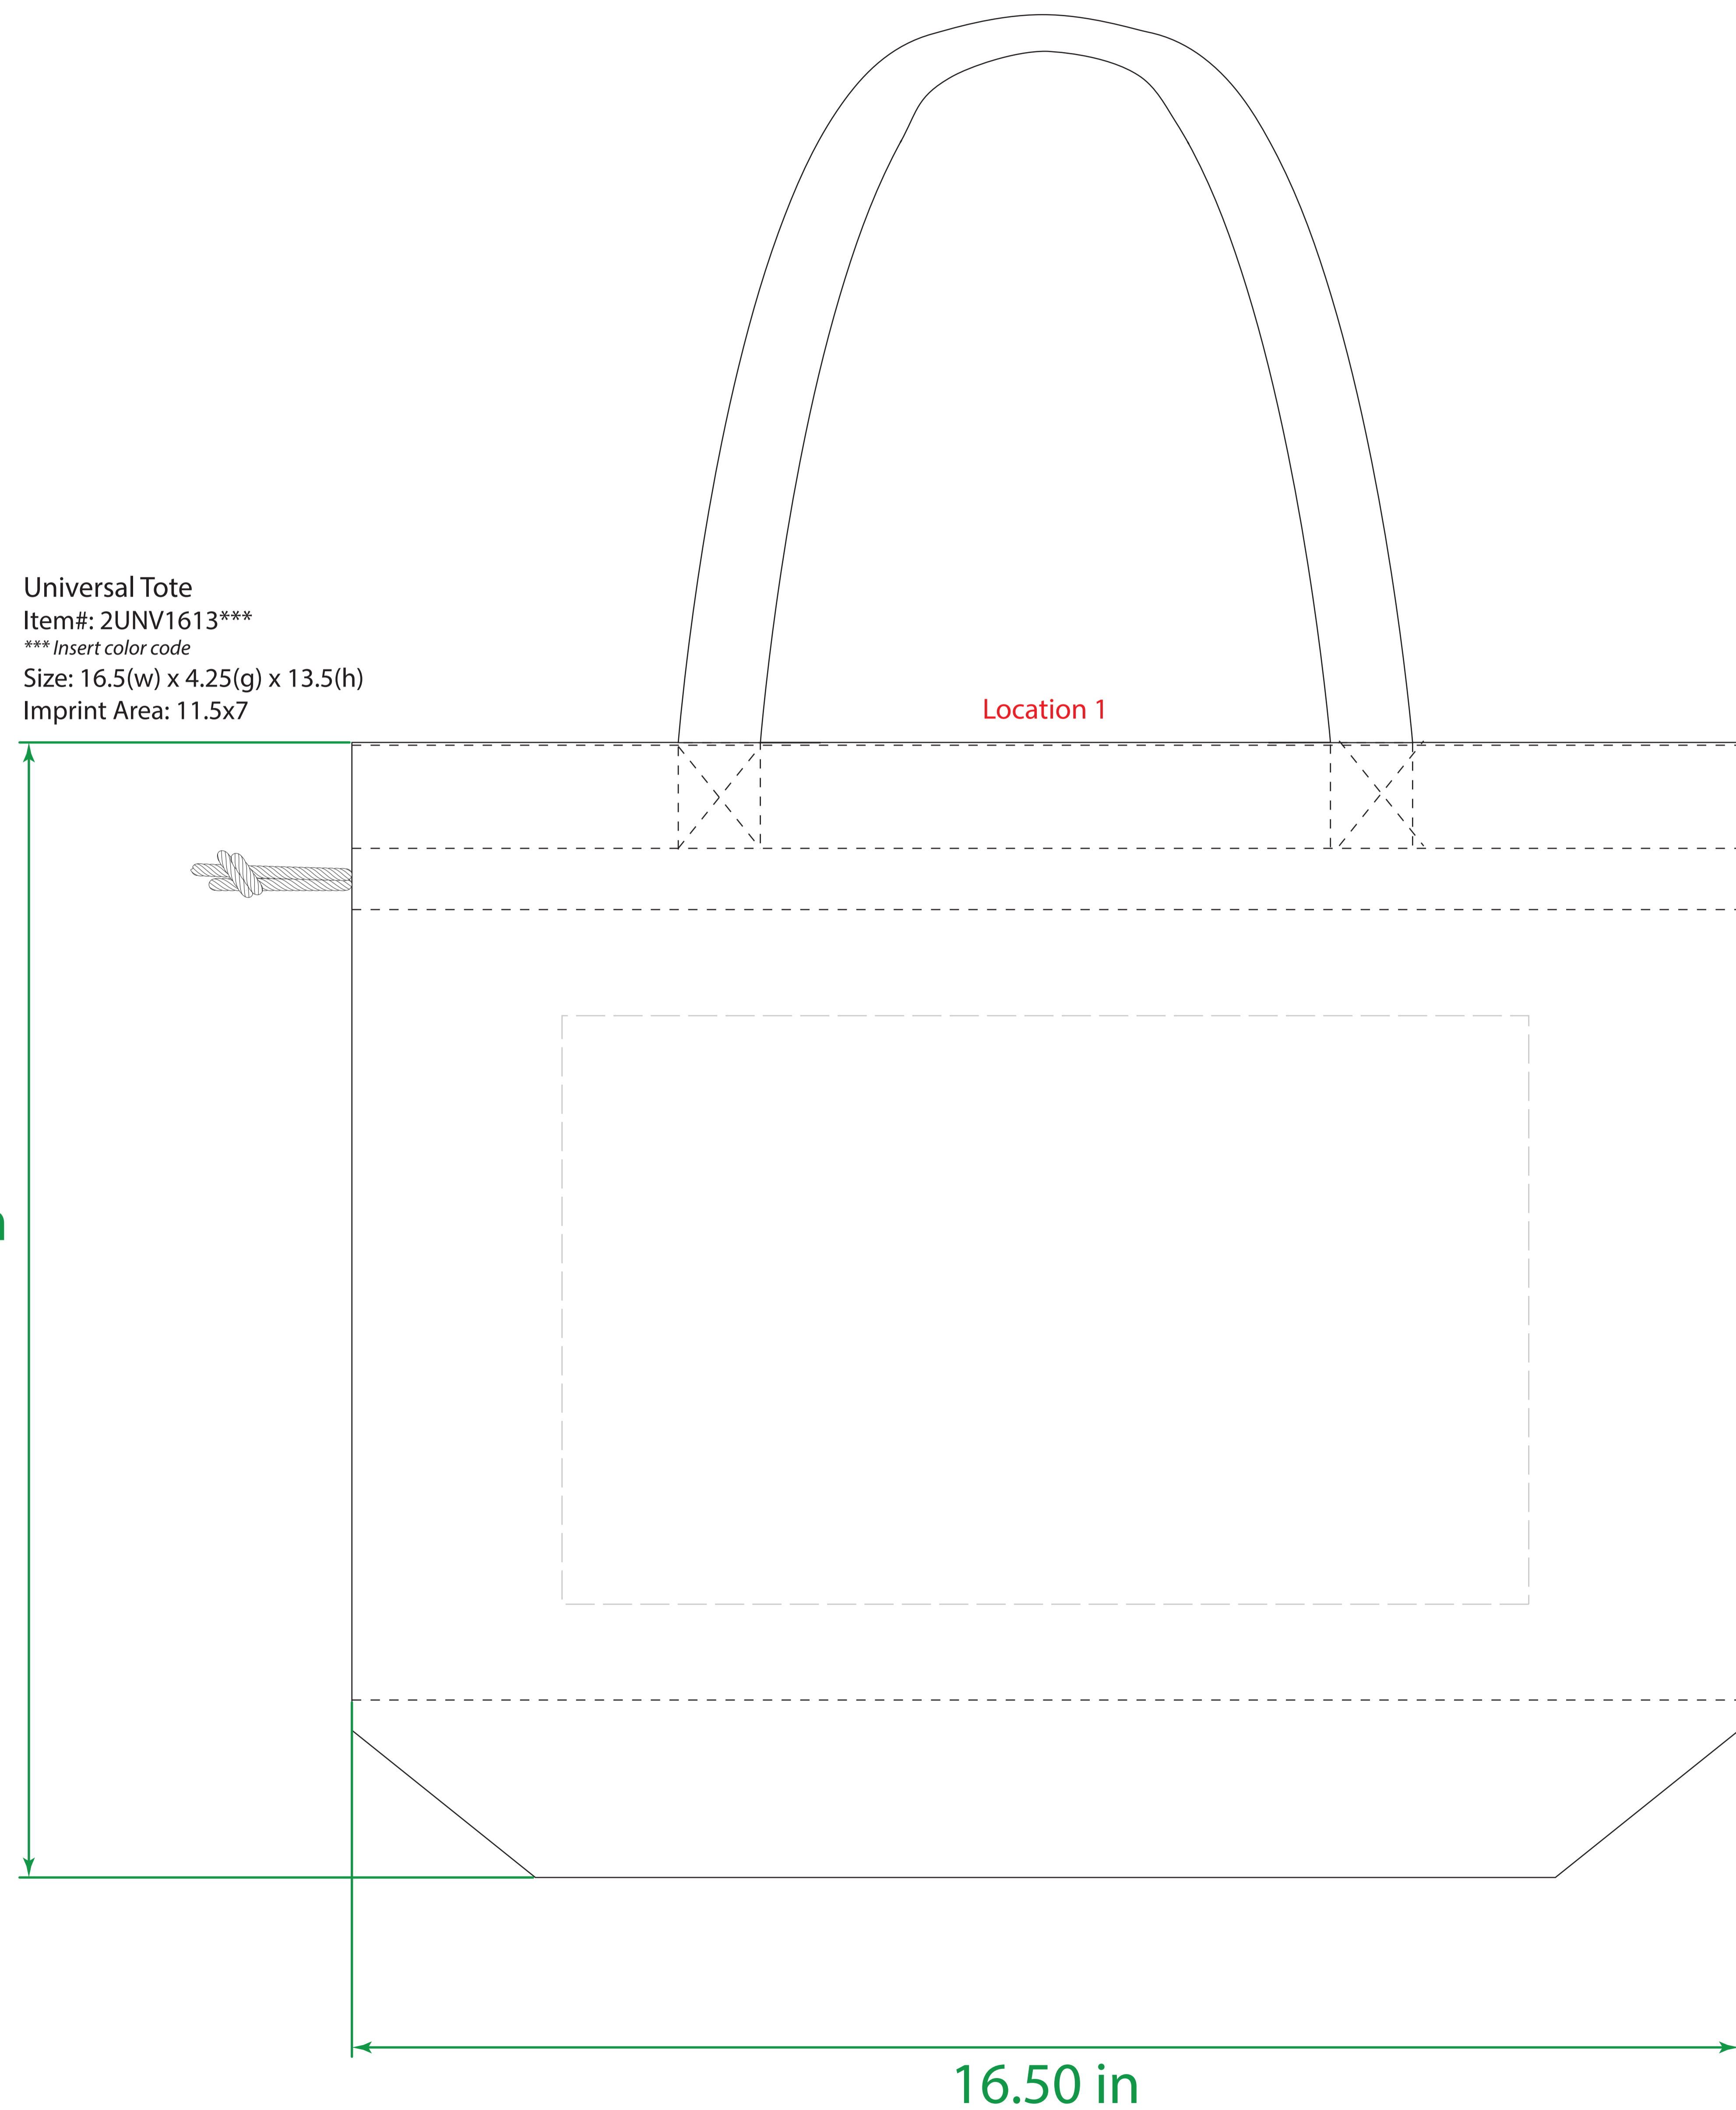

Available Product Colors:

Universal Tote  
Item#: 2UNV1613\*\*\*  
\*\*\* Insert color code  
Size: 16.5(w) x 4.25(g) x 13.5(h)  
Imprint Area: 11.5x7

PO#:  
Imprint Size:  
Imprint Color:  
Product Color: