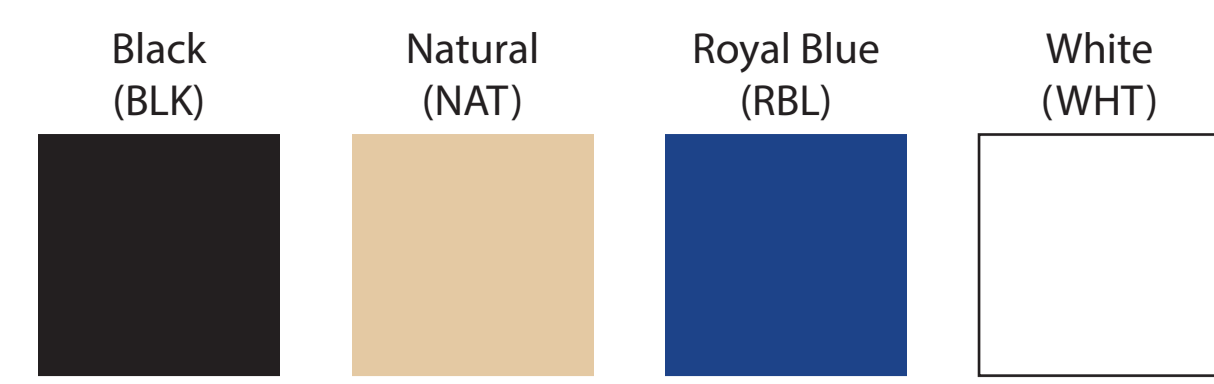

Available Product Colors:

Universal Tote  
Item#: 2UNV1613\*\*\*  
\*\*\* Insert color code  
Size: 16.5(w) x 4.25(g) x 13.5(h)  
Imprint Area: 11.5x7

PO#:  
Imprint Size:  
Imprint Color:  
Product Color:

*The colors on this page are RGB simulations of Pantone Colors. Actual colors may vary.*