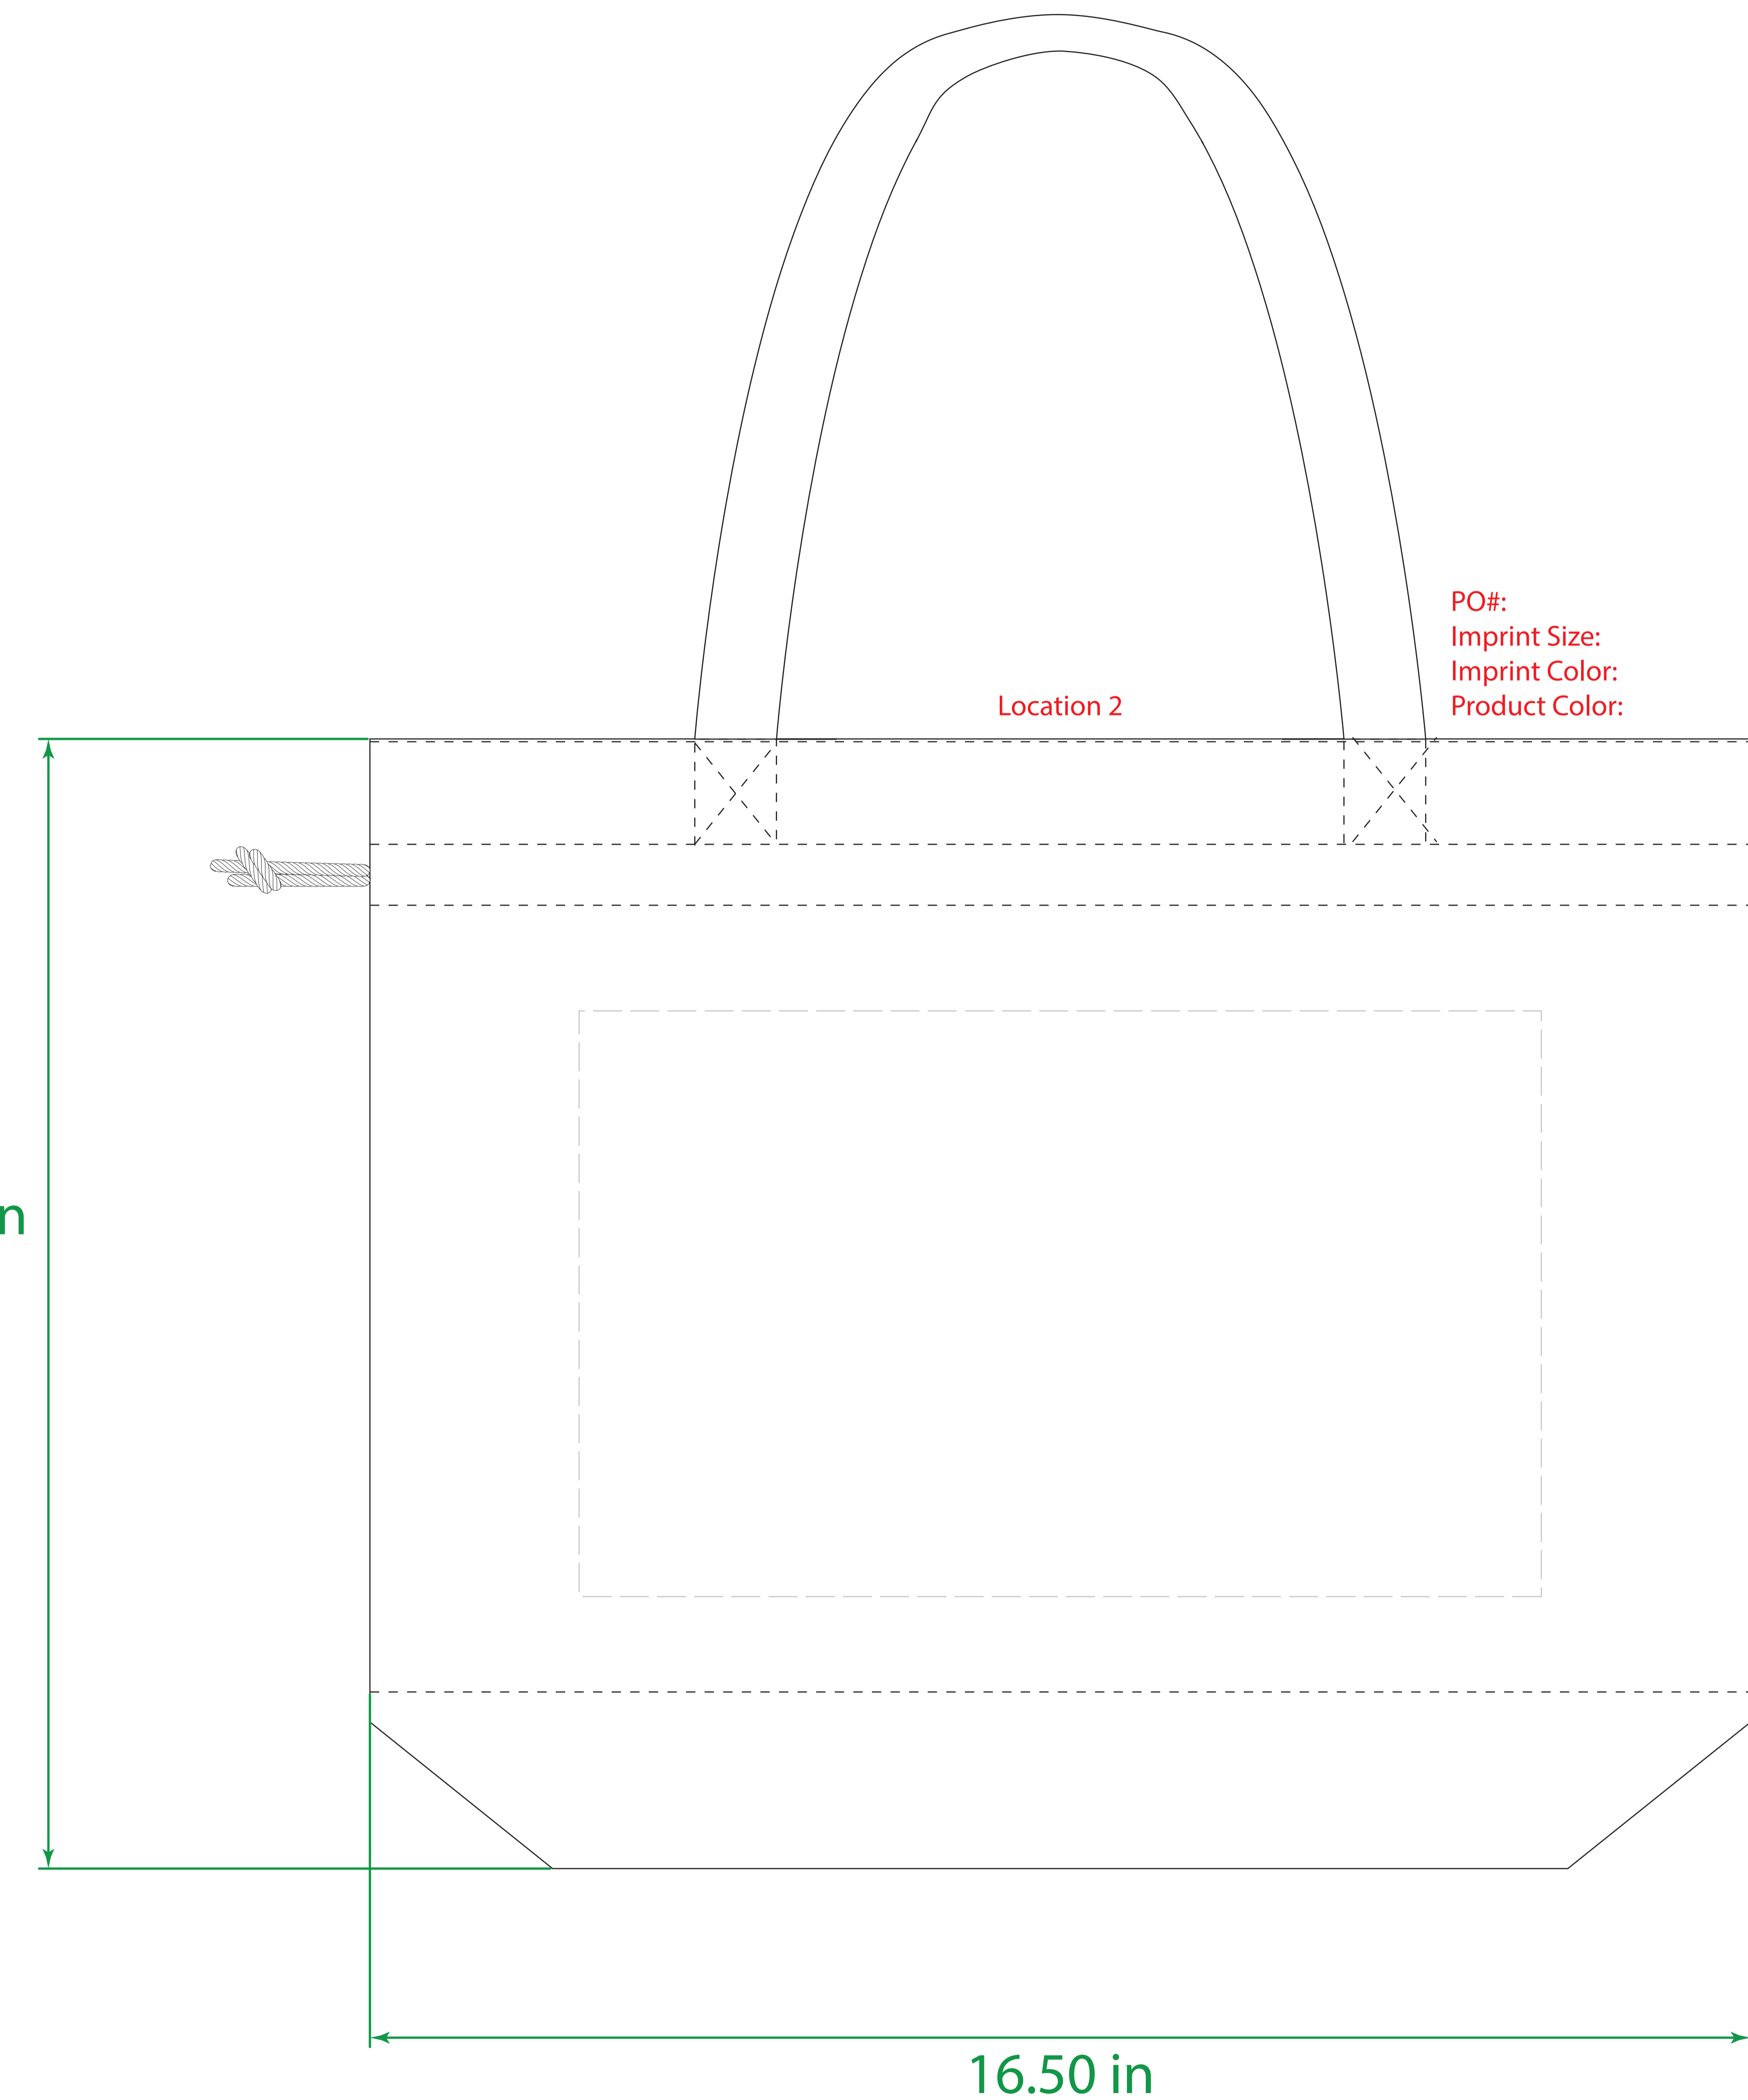

Available Product Colors:

Universal Tote  
Item#: 2UNV1613\*\*\*  
\*\*\* Insert color code  
Size: 16.5(w) x 4.25(g) x 13.5(h)  
Imprint Area: 11.5x7

PO#:  
Imprint Size:  
Imprint Color:  
Product Color: