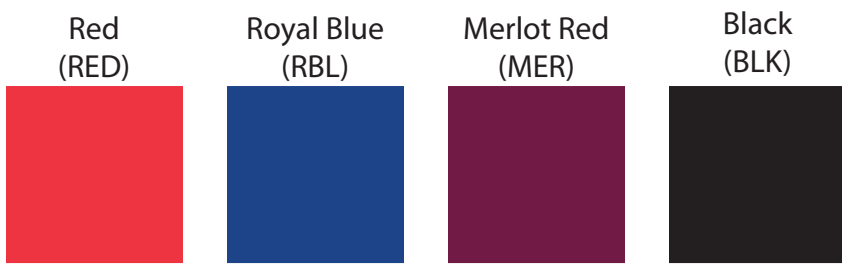

Available Product Colors:

1 Bottle Wine Bag

Item#: 2WIN0616***

*** Insert color code

Size: 6(w) x 16.25(h)

Imprint Area: 3.5x5

PO#:

Imprint Size:

Imprint Color:

Product Color:

Location 1

Location 2

16.25 "

16.25 "

6.00 "

6.00 "

The colors on this page are RGB simulations of Pantone Colors. Actual colors may vary.