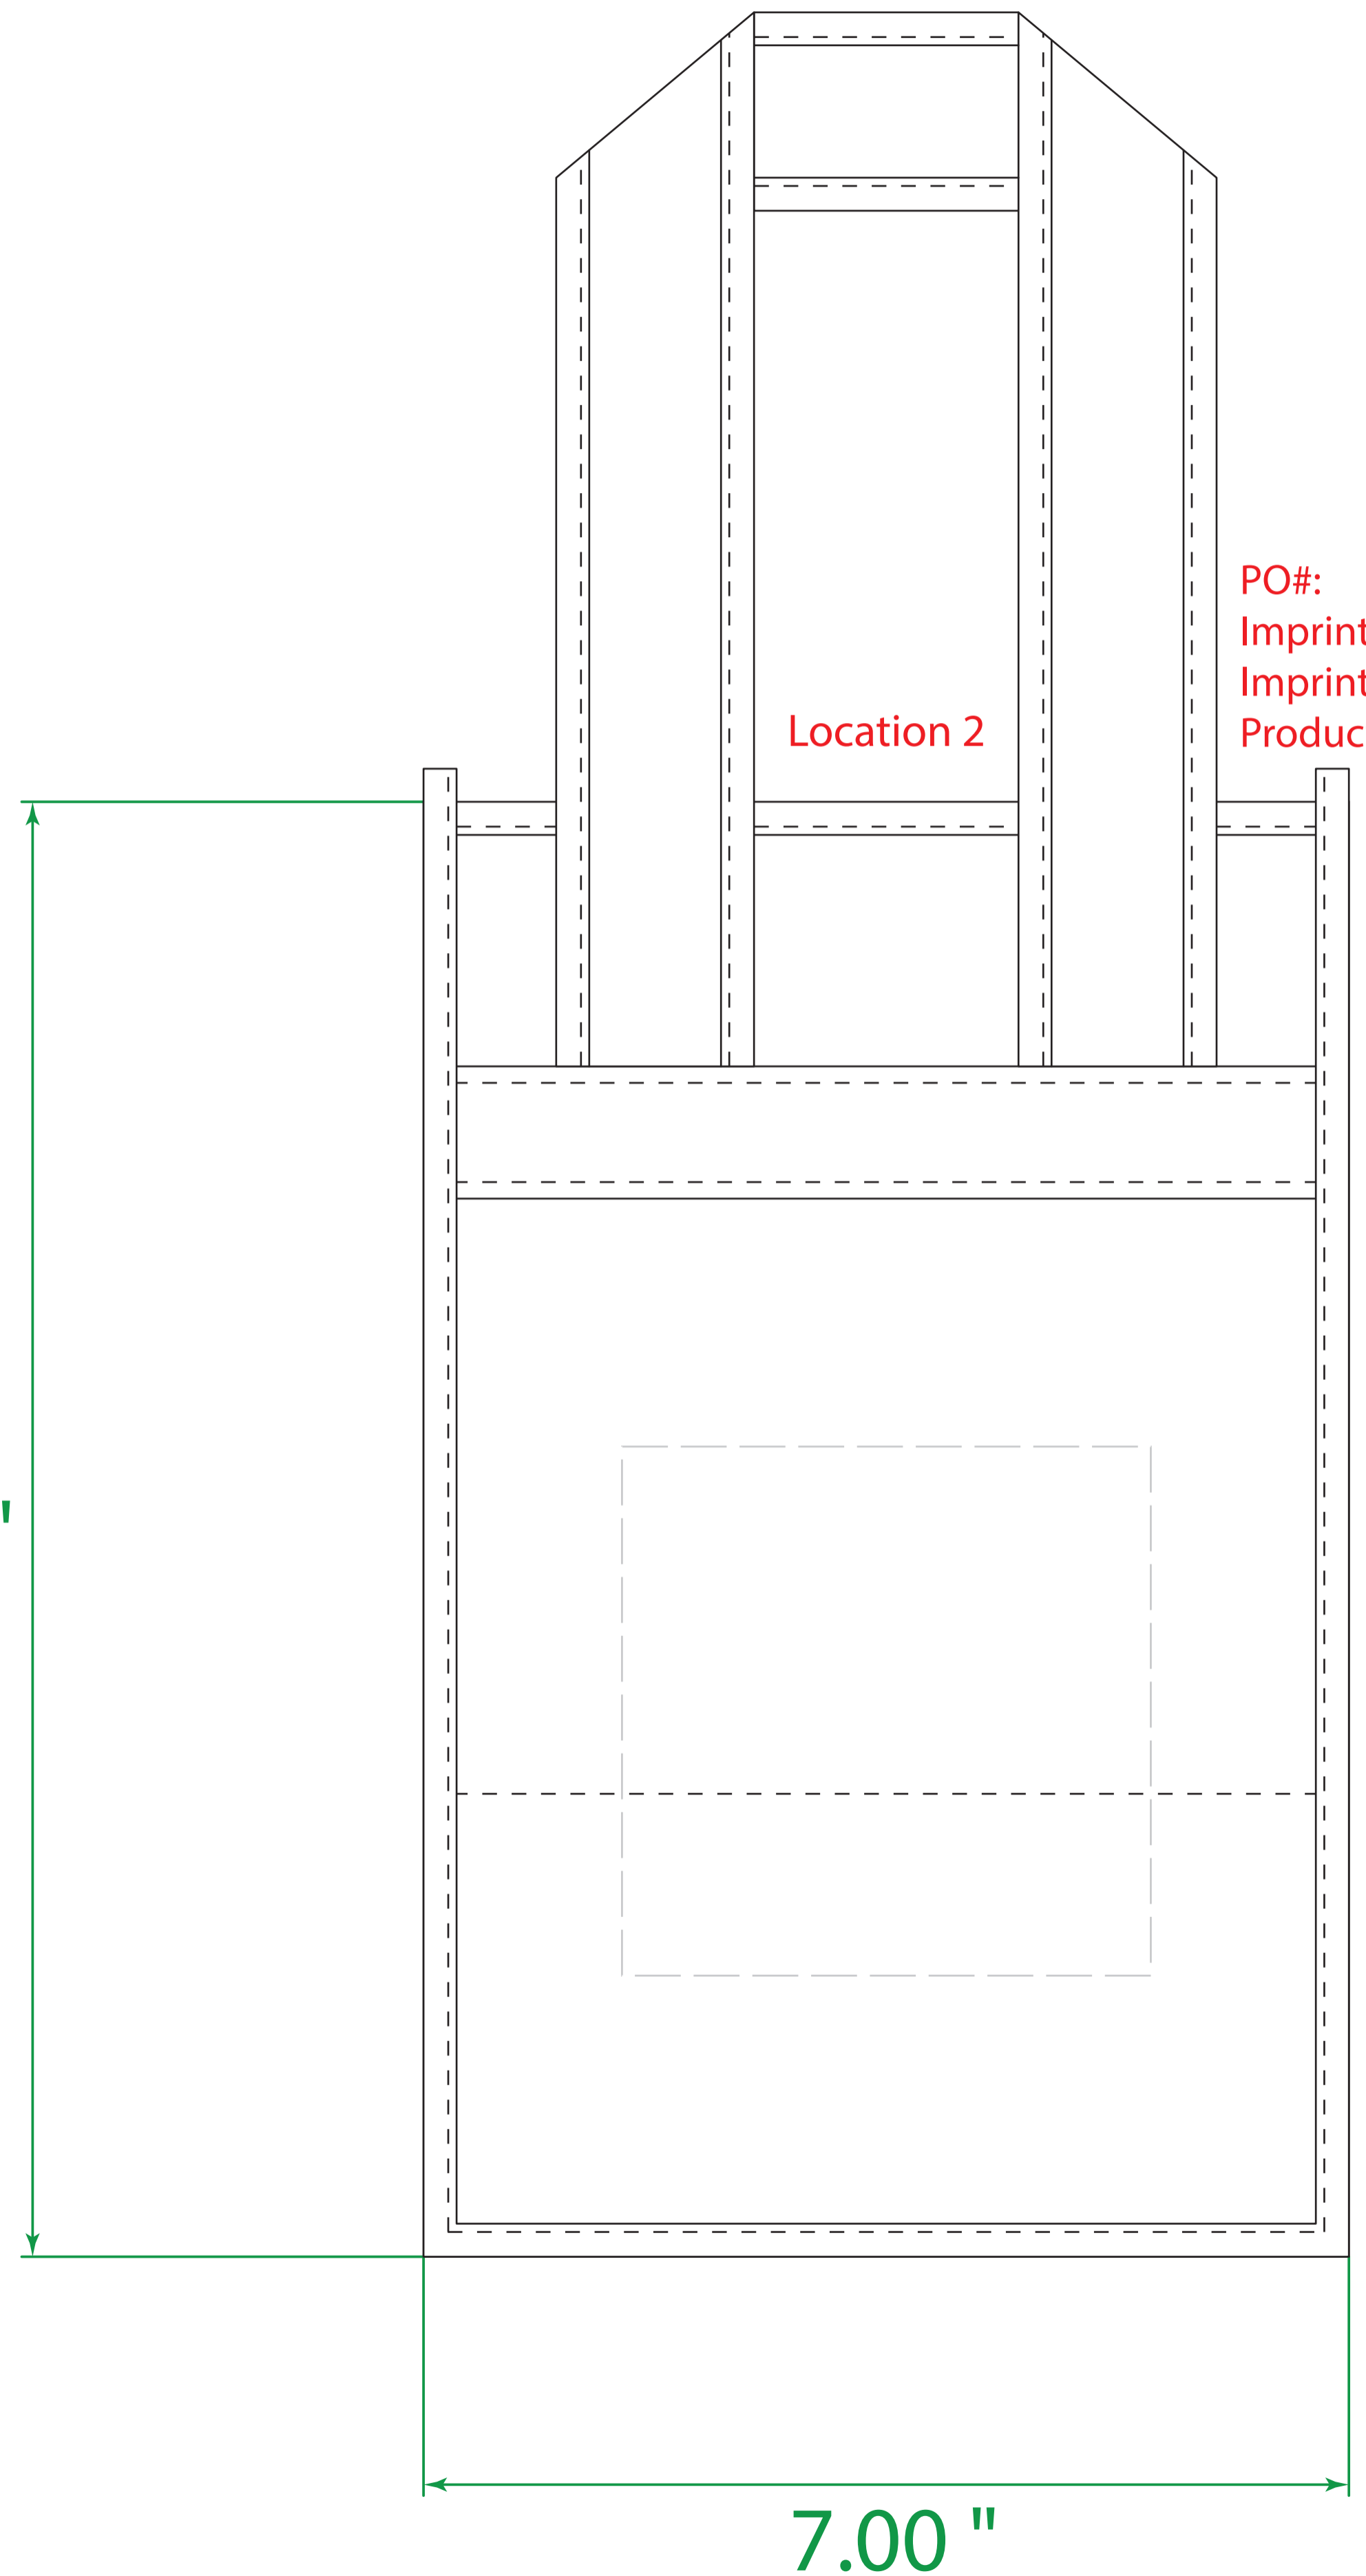

Available Product Colors:

Wine Tote (4 Bottle)
Item#: 2WIN0711***
*** Insert color code
Size: 7(w) x 7(g) x 11(h)
Imprint Area: 4x4

PO#:
Imprint Size:
Imprint Color:
Product Color:

The colors on this page are RGB simulations of Pantone Colors. Actual colors may vary.