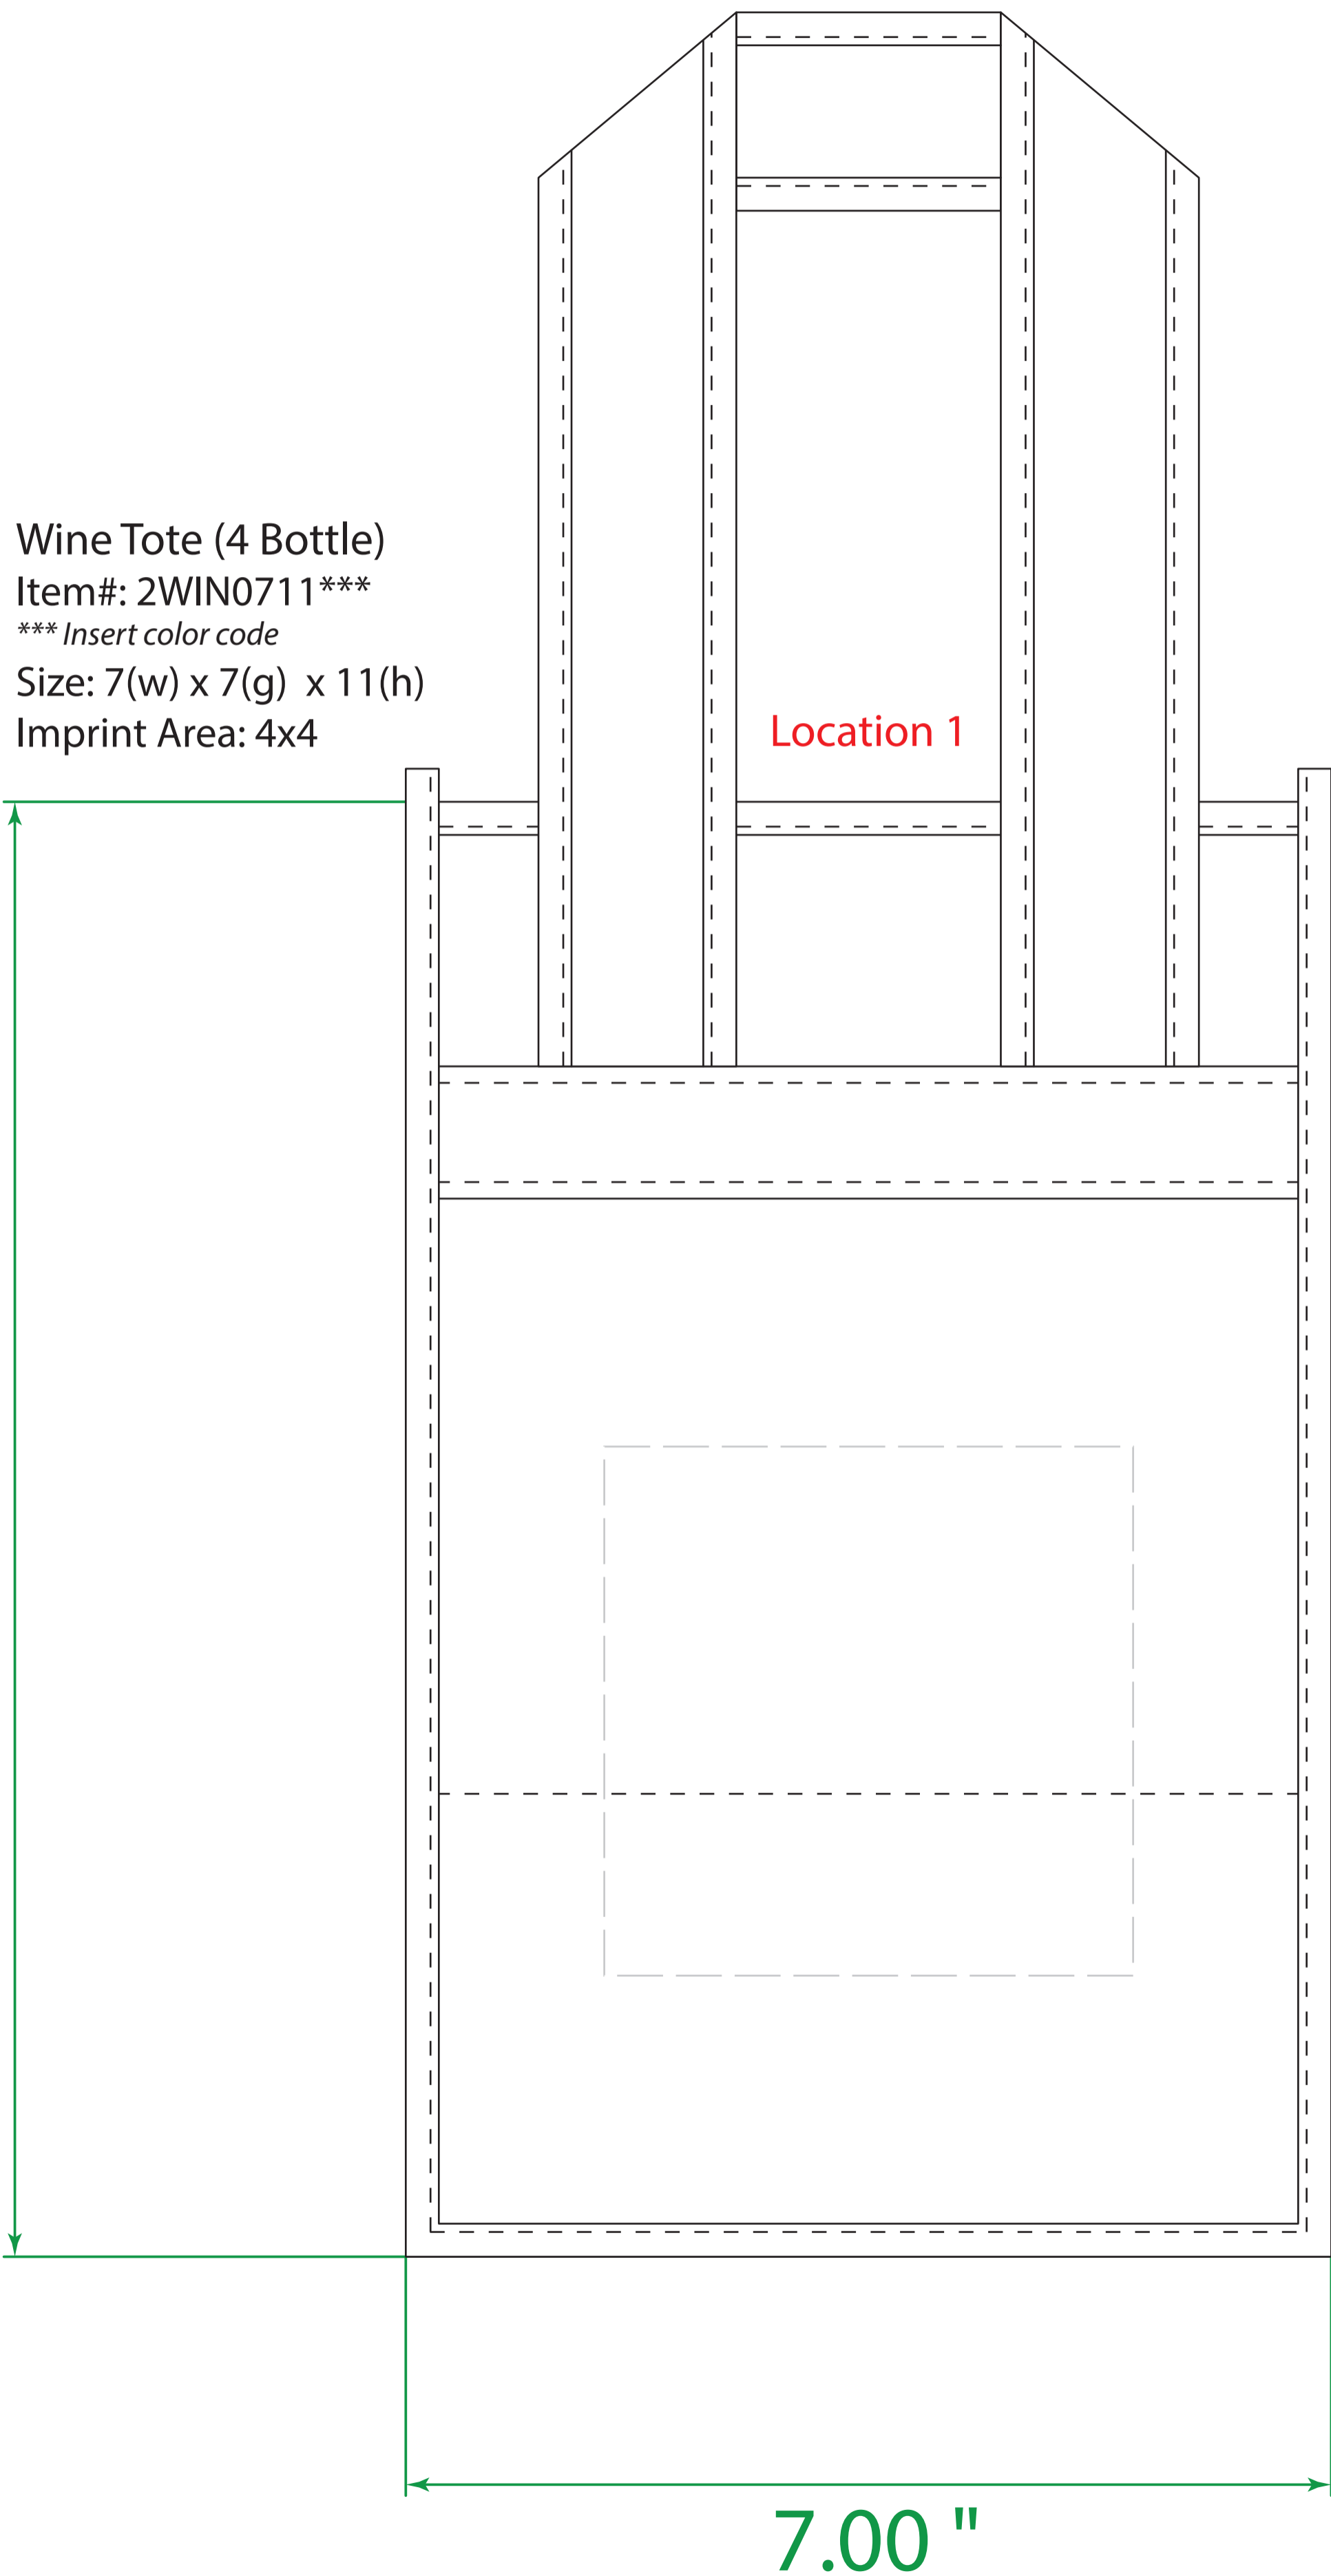

Available Product Colors:

Wine Tote (4 Bottle)
Item#: 2WIN0711***
*** Insert color code
Size: 7(w) x 7(g) x 11(h)
Imprint Area: 4x4

PO#:
Imprint Size:
Imprint Color:
Product Color:

The colors on this page are RGB simulations of Pantone Colors. Actual colors may vary.