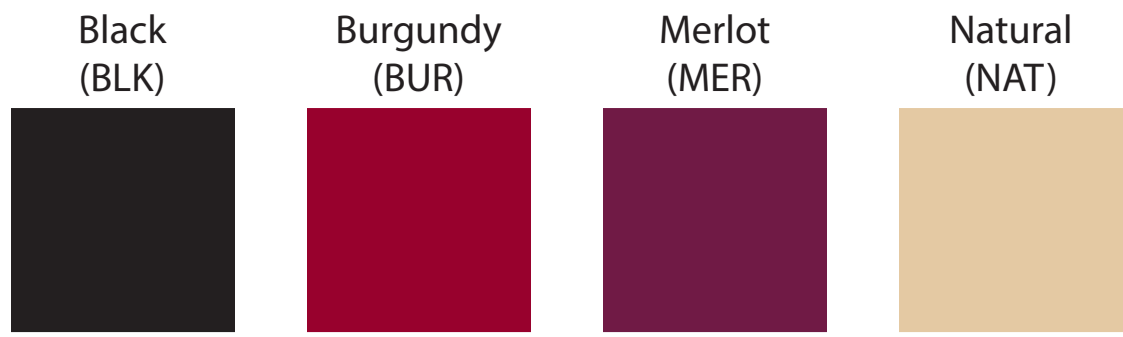

Available Product Colors:

Wine Tote (4 Bottle)
Item#: 2WIN0711***
*** Insert color code
Size: 7(w) x 7(g) x 11(h)
Imprint Area: 4x4

PO#:
Imprint Size:
Imprint Color:
Product Color:

The colors on this page are RGB simulations of Pantone Colors. Actual colors may vary.