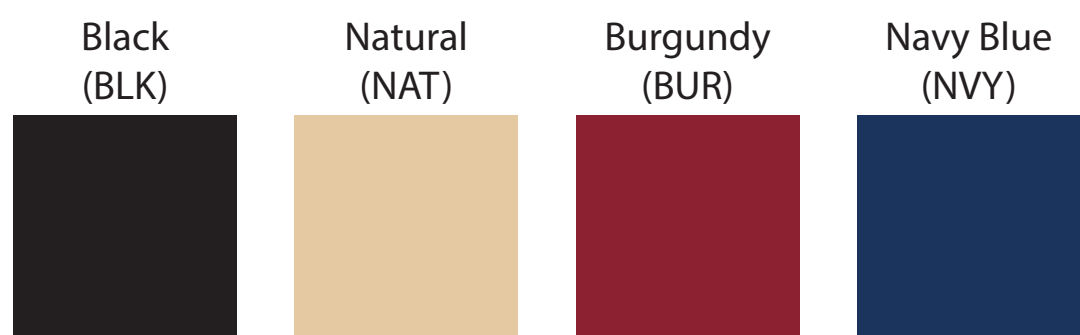

Available Product Colors:

Location 1

Location 2

Wine Tote (1 Bottle)  
Item#: 2WIN4311\*\*\*  
\*\*\* Insert color code  
Size: 4.5(w) x 3.5(g) x 11(h)  
Imprint Area: 3x6

PO#:  
Imprint Size:  
Imprint Color:  
Product Color:

11.00 in

11.00 in

4.50 in

4.50 in

The colors on this page are RGB simulations of Pantone Colors. Actual colors may vary.