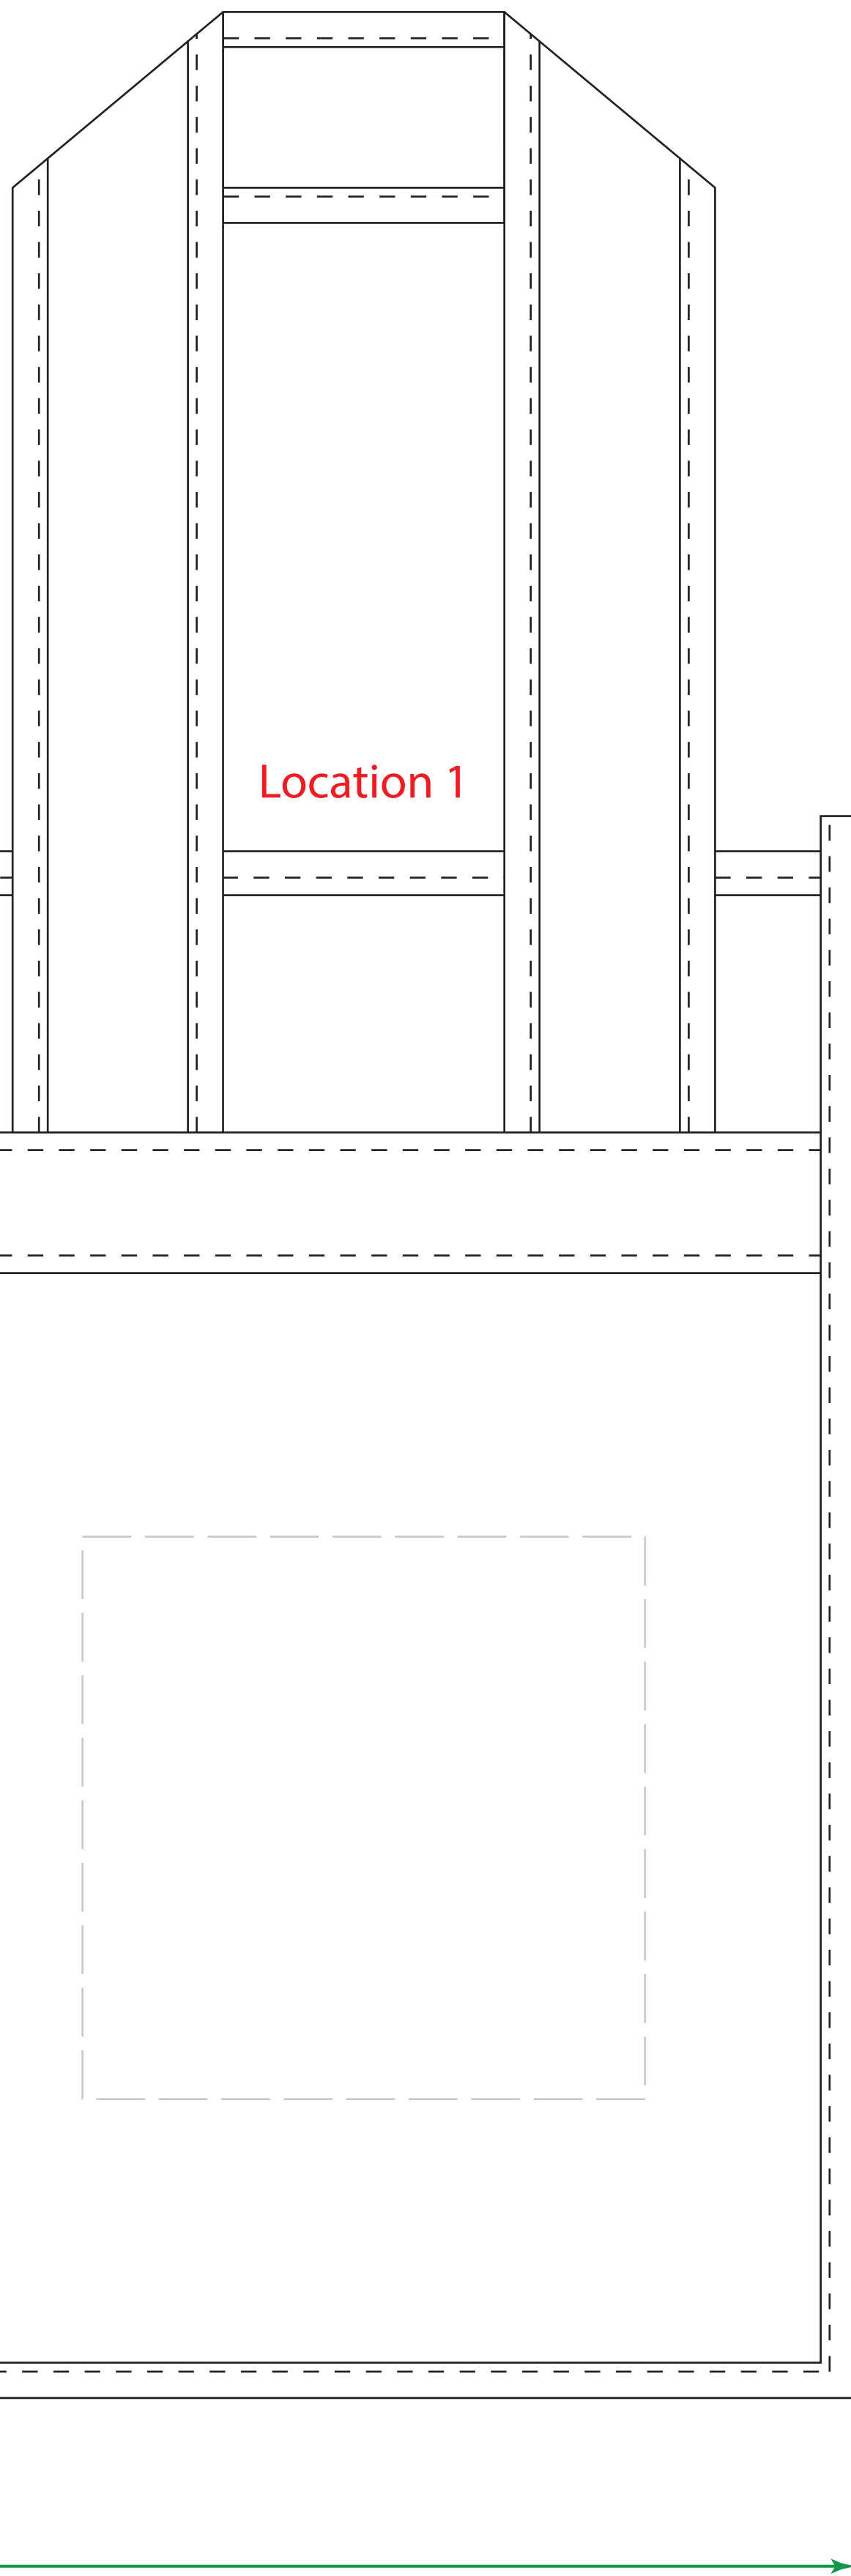

Available Product Colors:

Wine Tote (2 Bottle)

Item#: 2WIN7311\*\*\*

\*\*\*Insert color code

Size: 7(w) x 3.5(g) x 11(h)

Imprint Area: 4x4

Location 1

11.00 in

7.00 in

Location 2

11.00 in

7.00 in

PO#:  
Imprint Size:  
Imprint Color:  
Product Color:

*The colors on this page are RGB simulations of Pantone Colors. Actual colors may vary.*