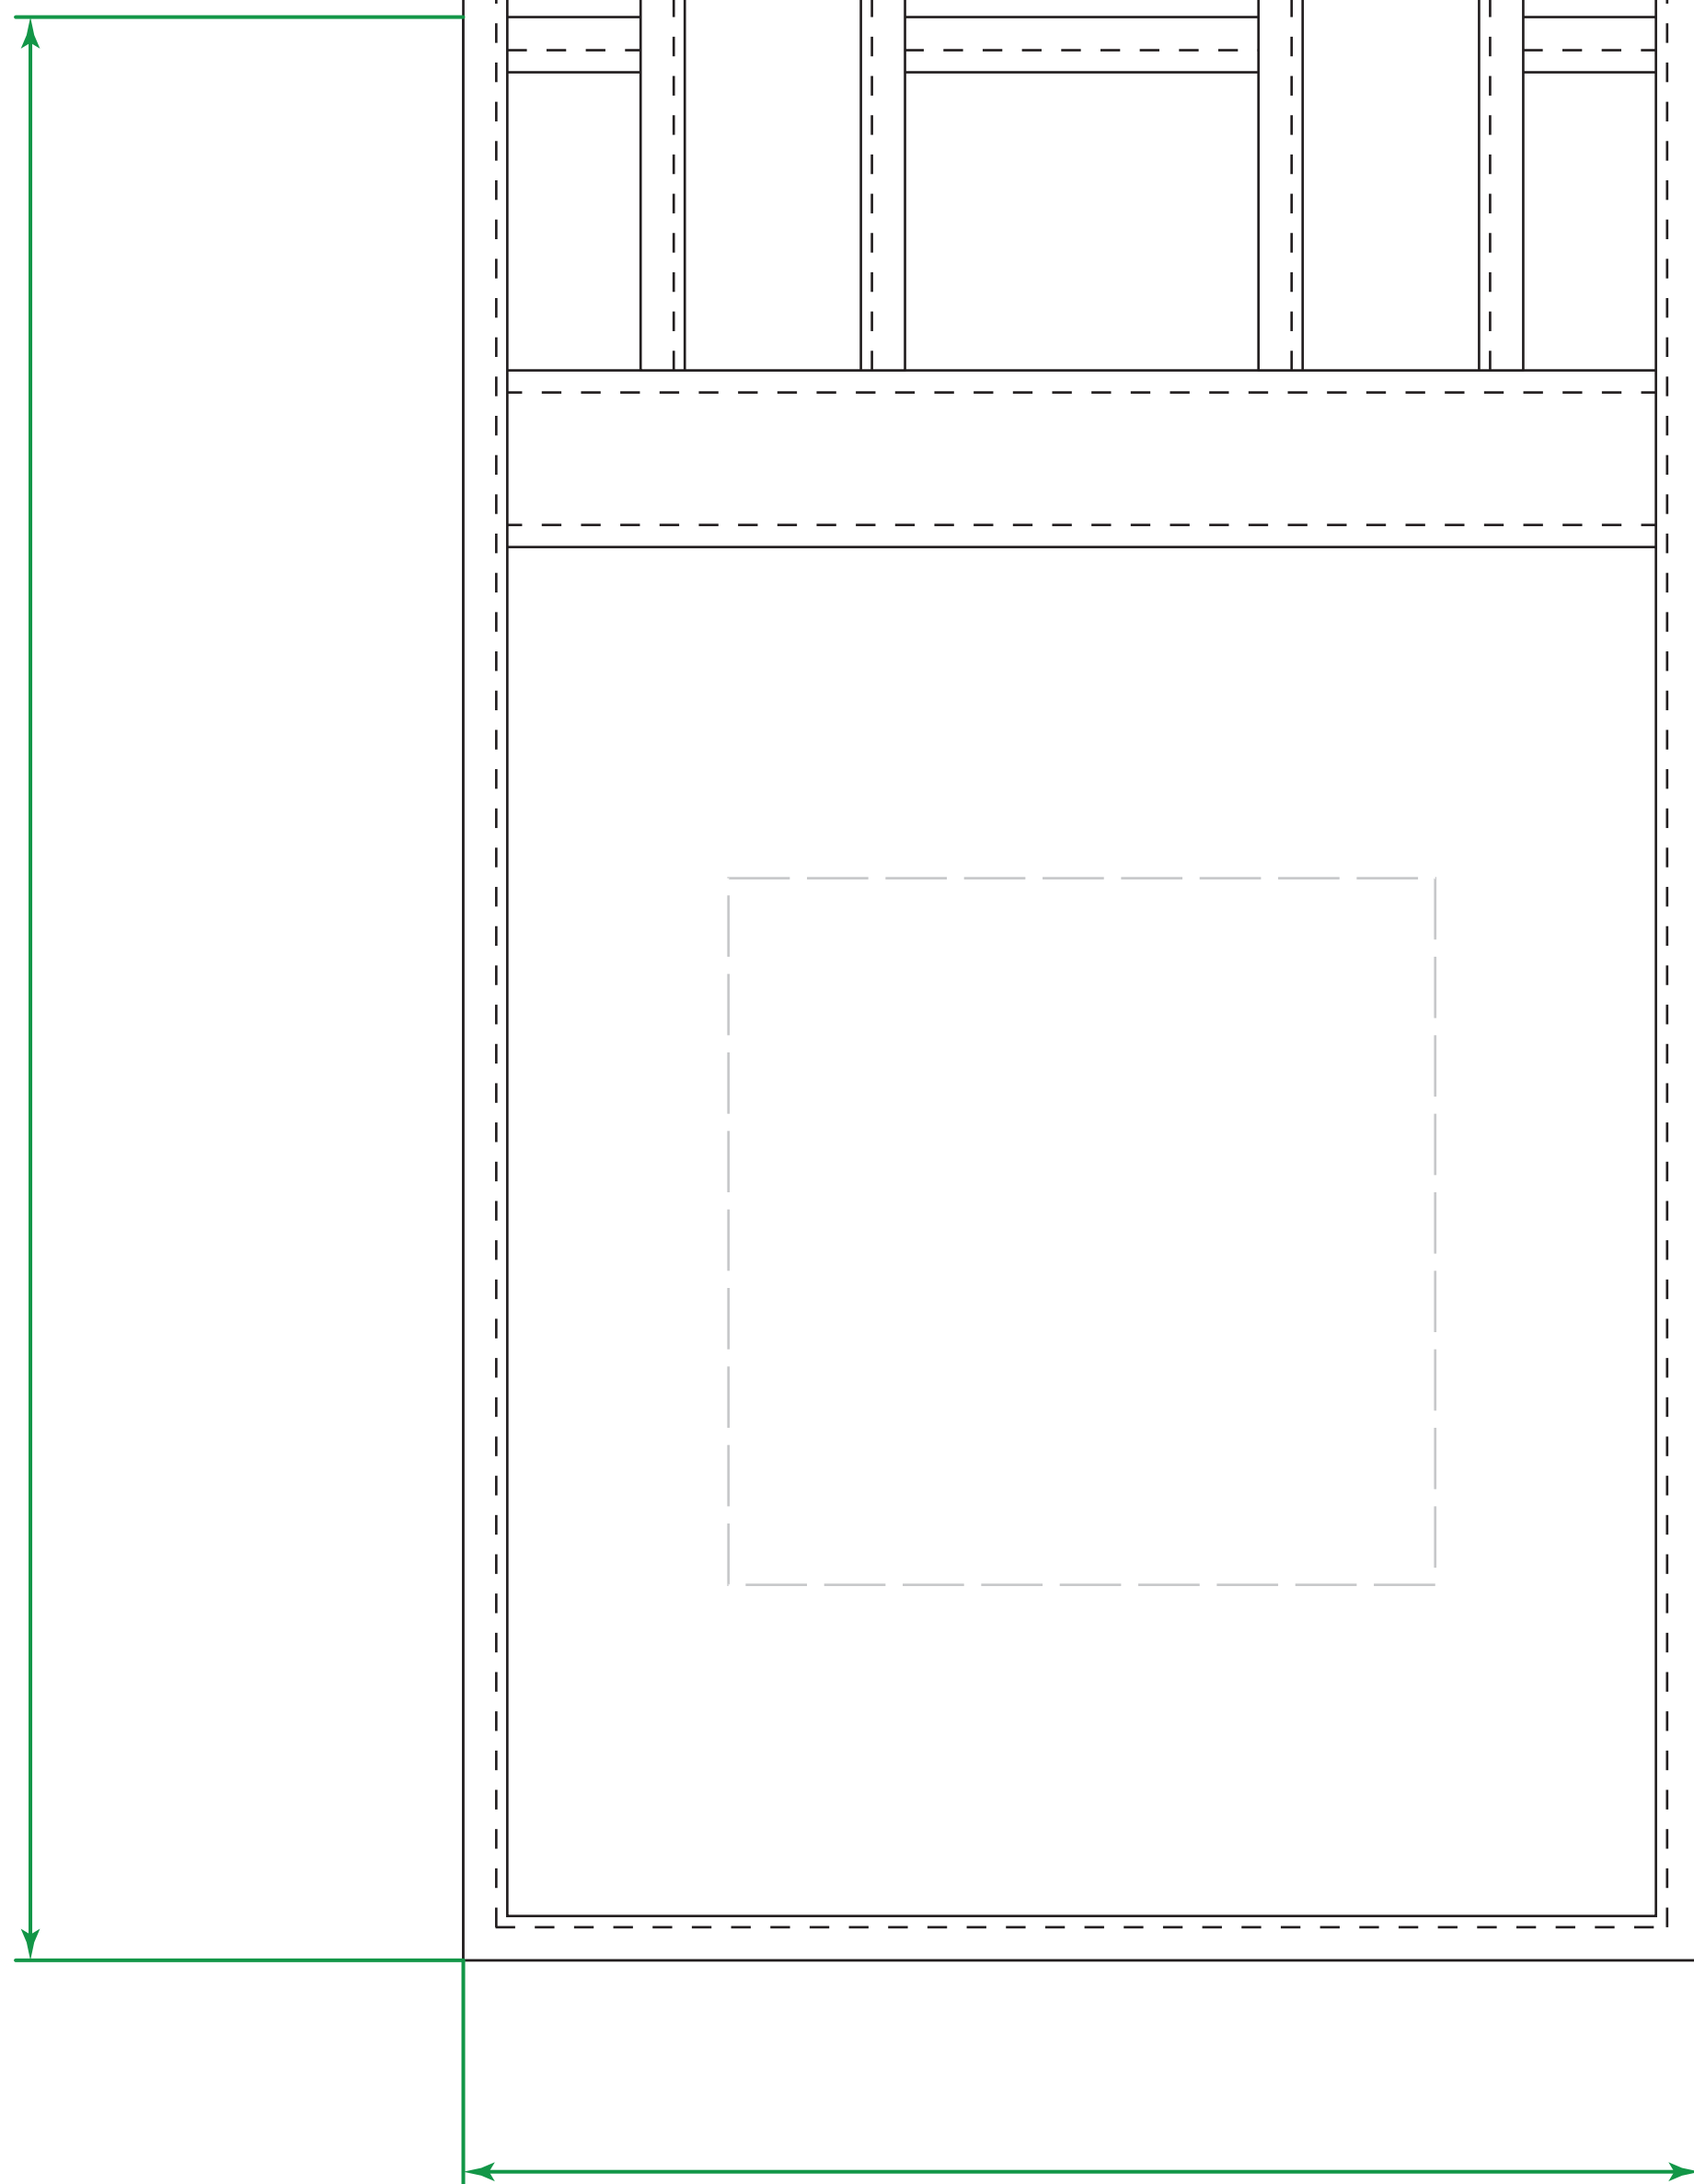

Available Product Colors:

Wine Tote (2 Bottle)

Item#: 2WIN7311\*\*\*

\*\*\*Insert color code

Size: 7(w) x 3.5(g) x 11(h)

Imprint Area: 4x4

Location 1

11.00 in

7.00 in

Location 2

11.00 in

7.00 in

PO#:  
Imprint Size:  
Imprint Color:  
Product Color:

*The colors on this page are RGB simulations of Pantone Colors. Actual colors may vary.*