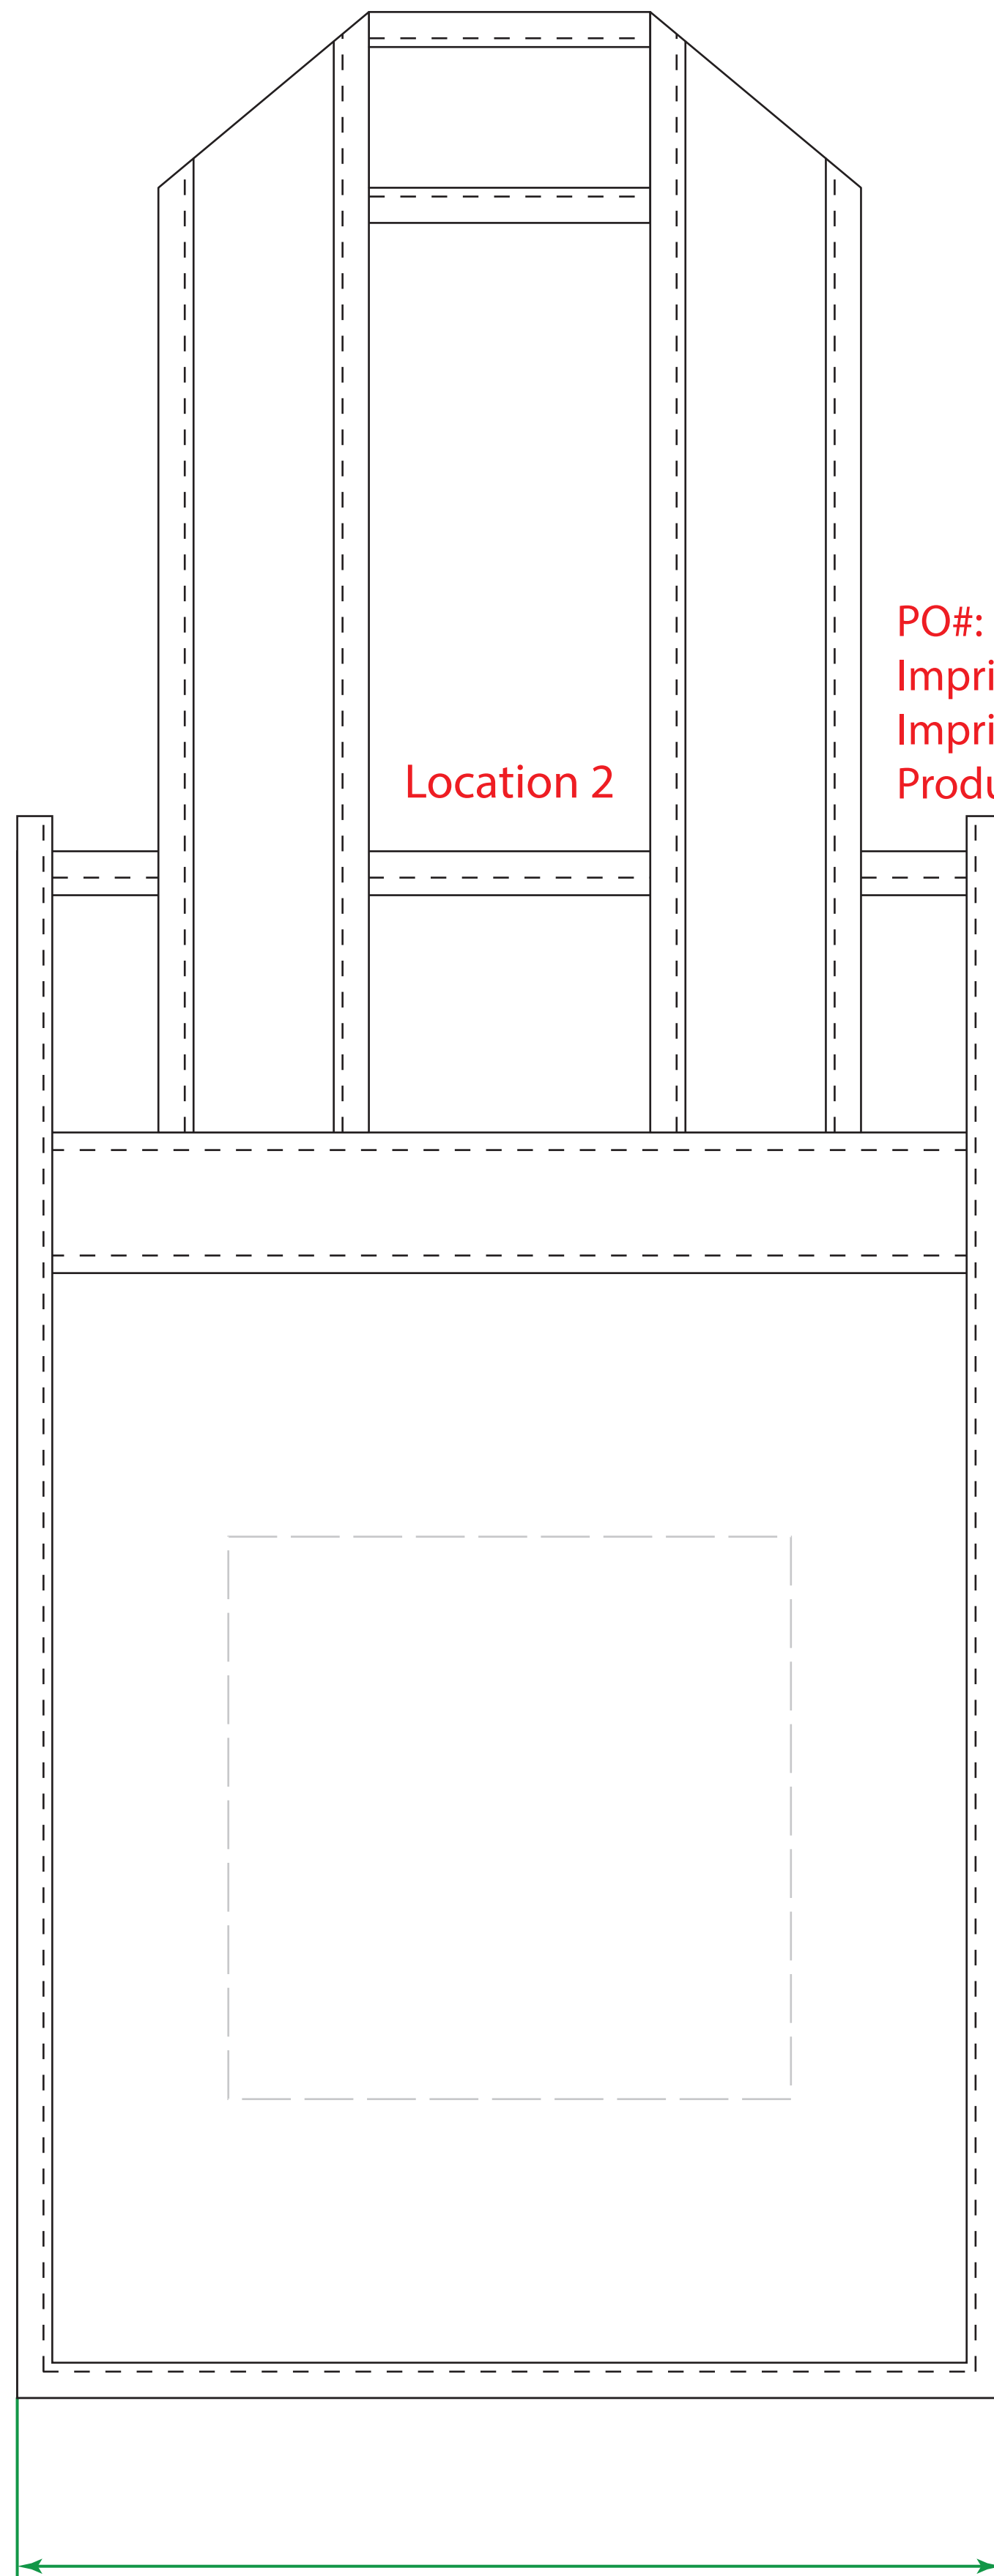

Available Product Colors:

Wine Tote (2 Bottle)

Item#: 2WIN7311\*\*\*

\*\*\*Insert color code

Size: 7(w) x 3.5(g) x 11(h)

Imprint Area: 4x4

Location 1

11.00 in

7.00 in

Location 2

11.00 in

7.00 in

PO#:  
Imprint Size:  
Imprint Color:  
Product Color:

*The colors on this page are RGB simulations of Pantone Colors. Actual colors may vary.*