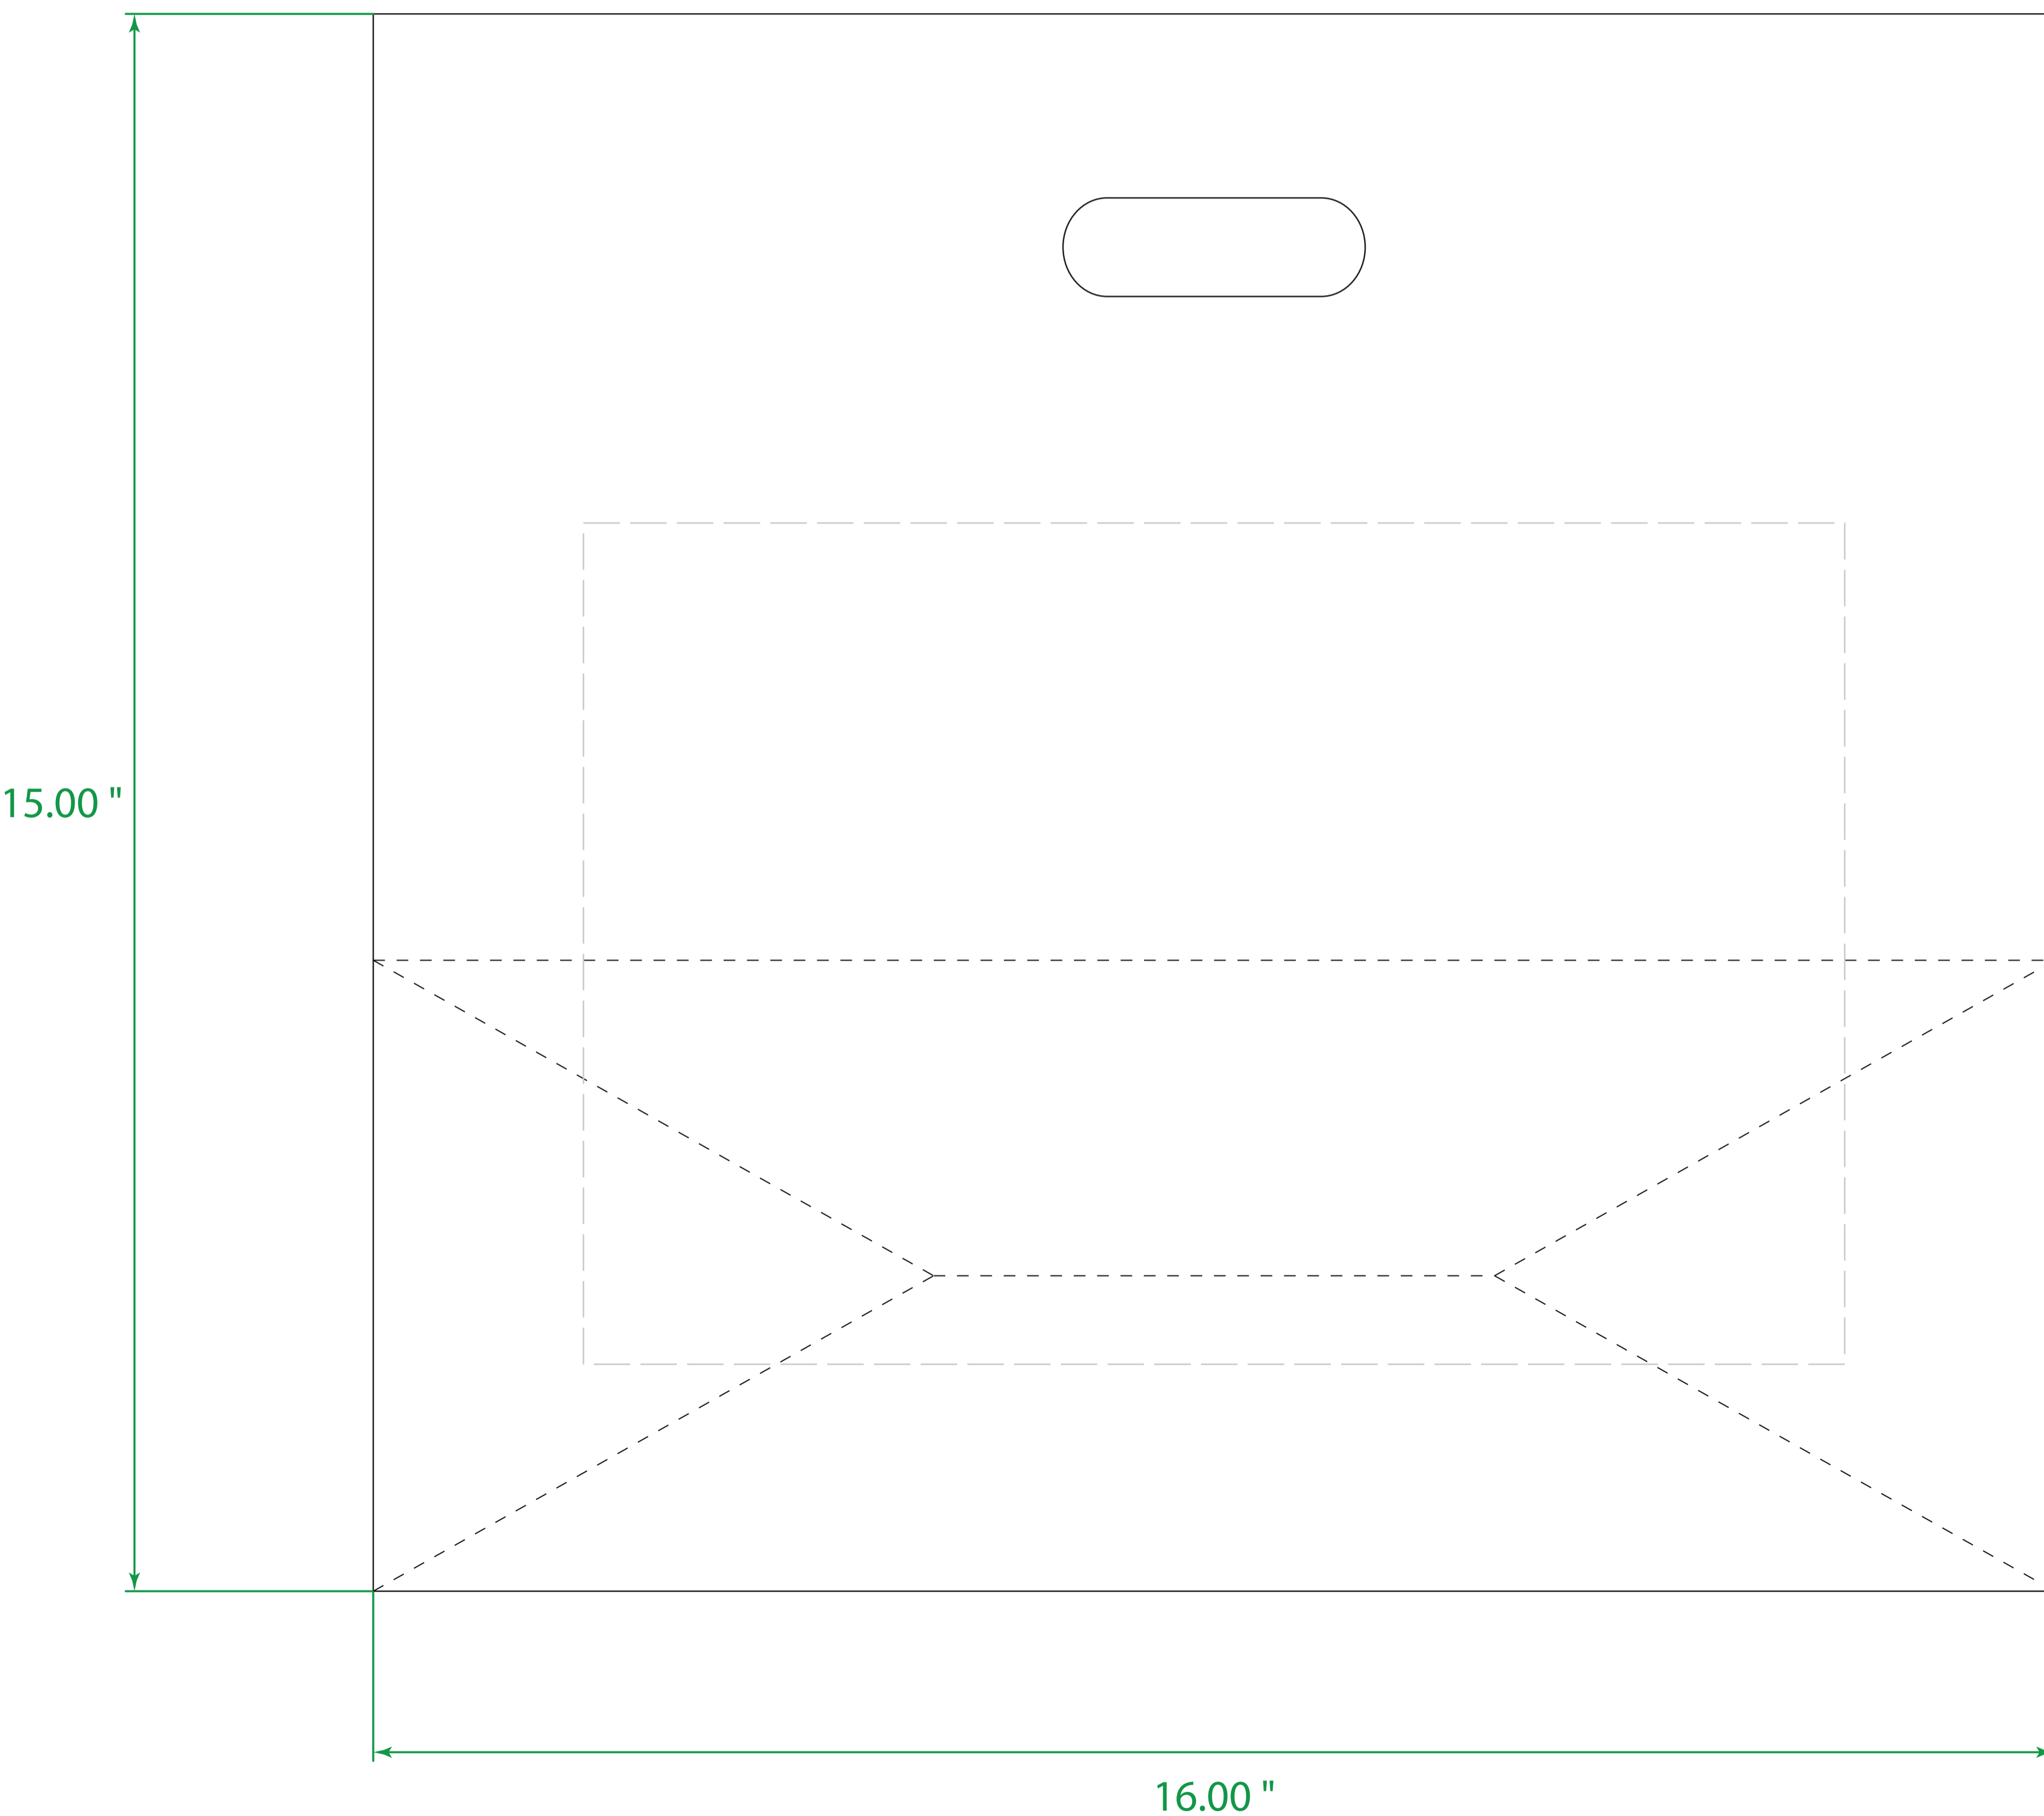

Available Product Colors:

Clear
(CLR)

Frosted Die Cut Tote

Item#: 3FDT1615***

***Insert color code

Size: 16(w) x 6(g) x 15(h)

Imprint Area: 12x8

PO#:

Imprint Size:

Imprint Color:

Product Color:

Location 1

Location 2

The colors on this page are RGB simulations of Pantone Colors. Actual colors may vary.