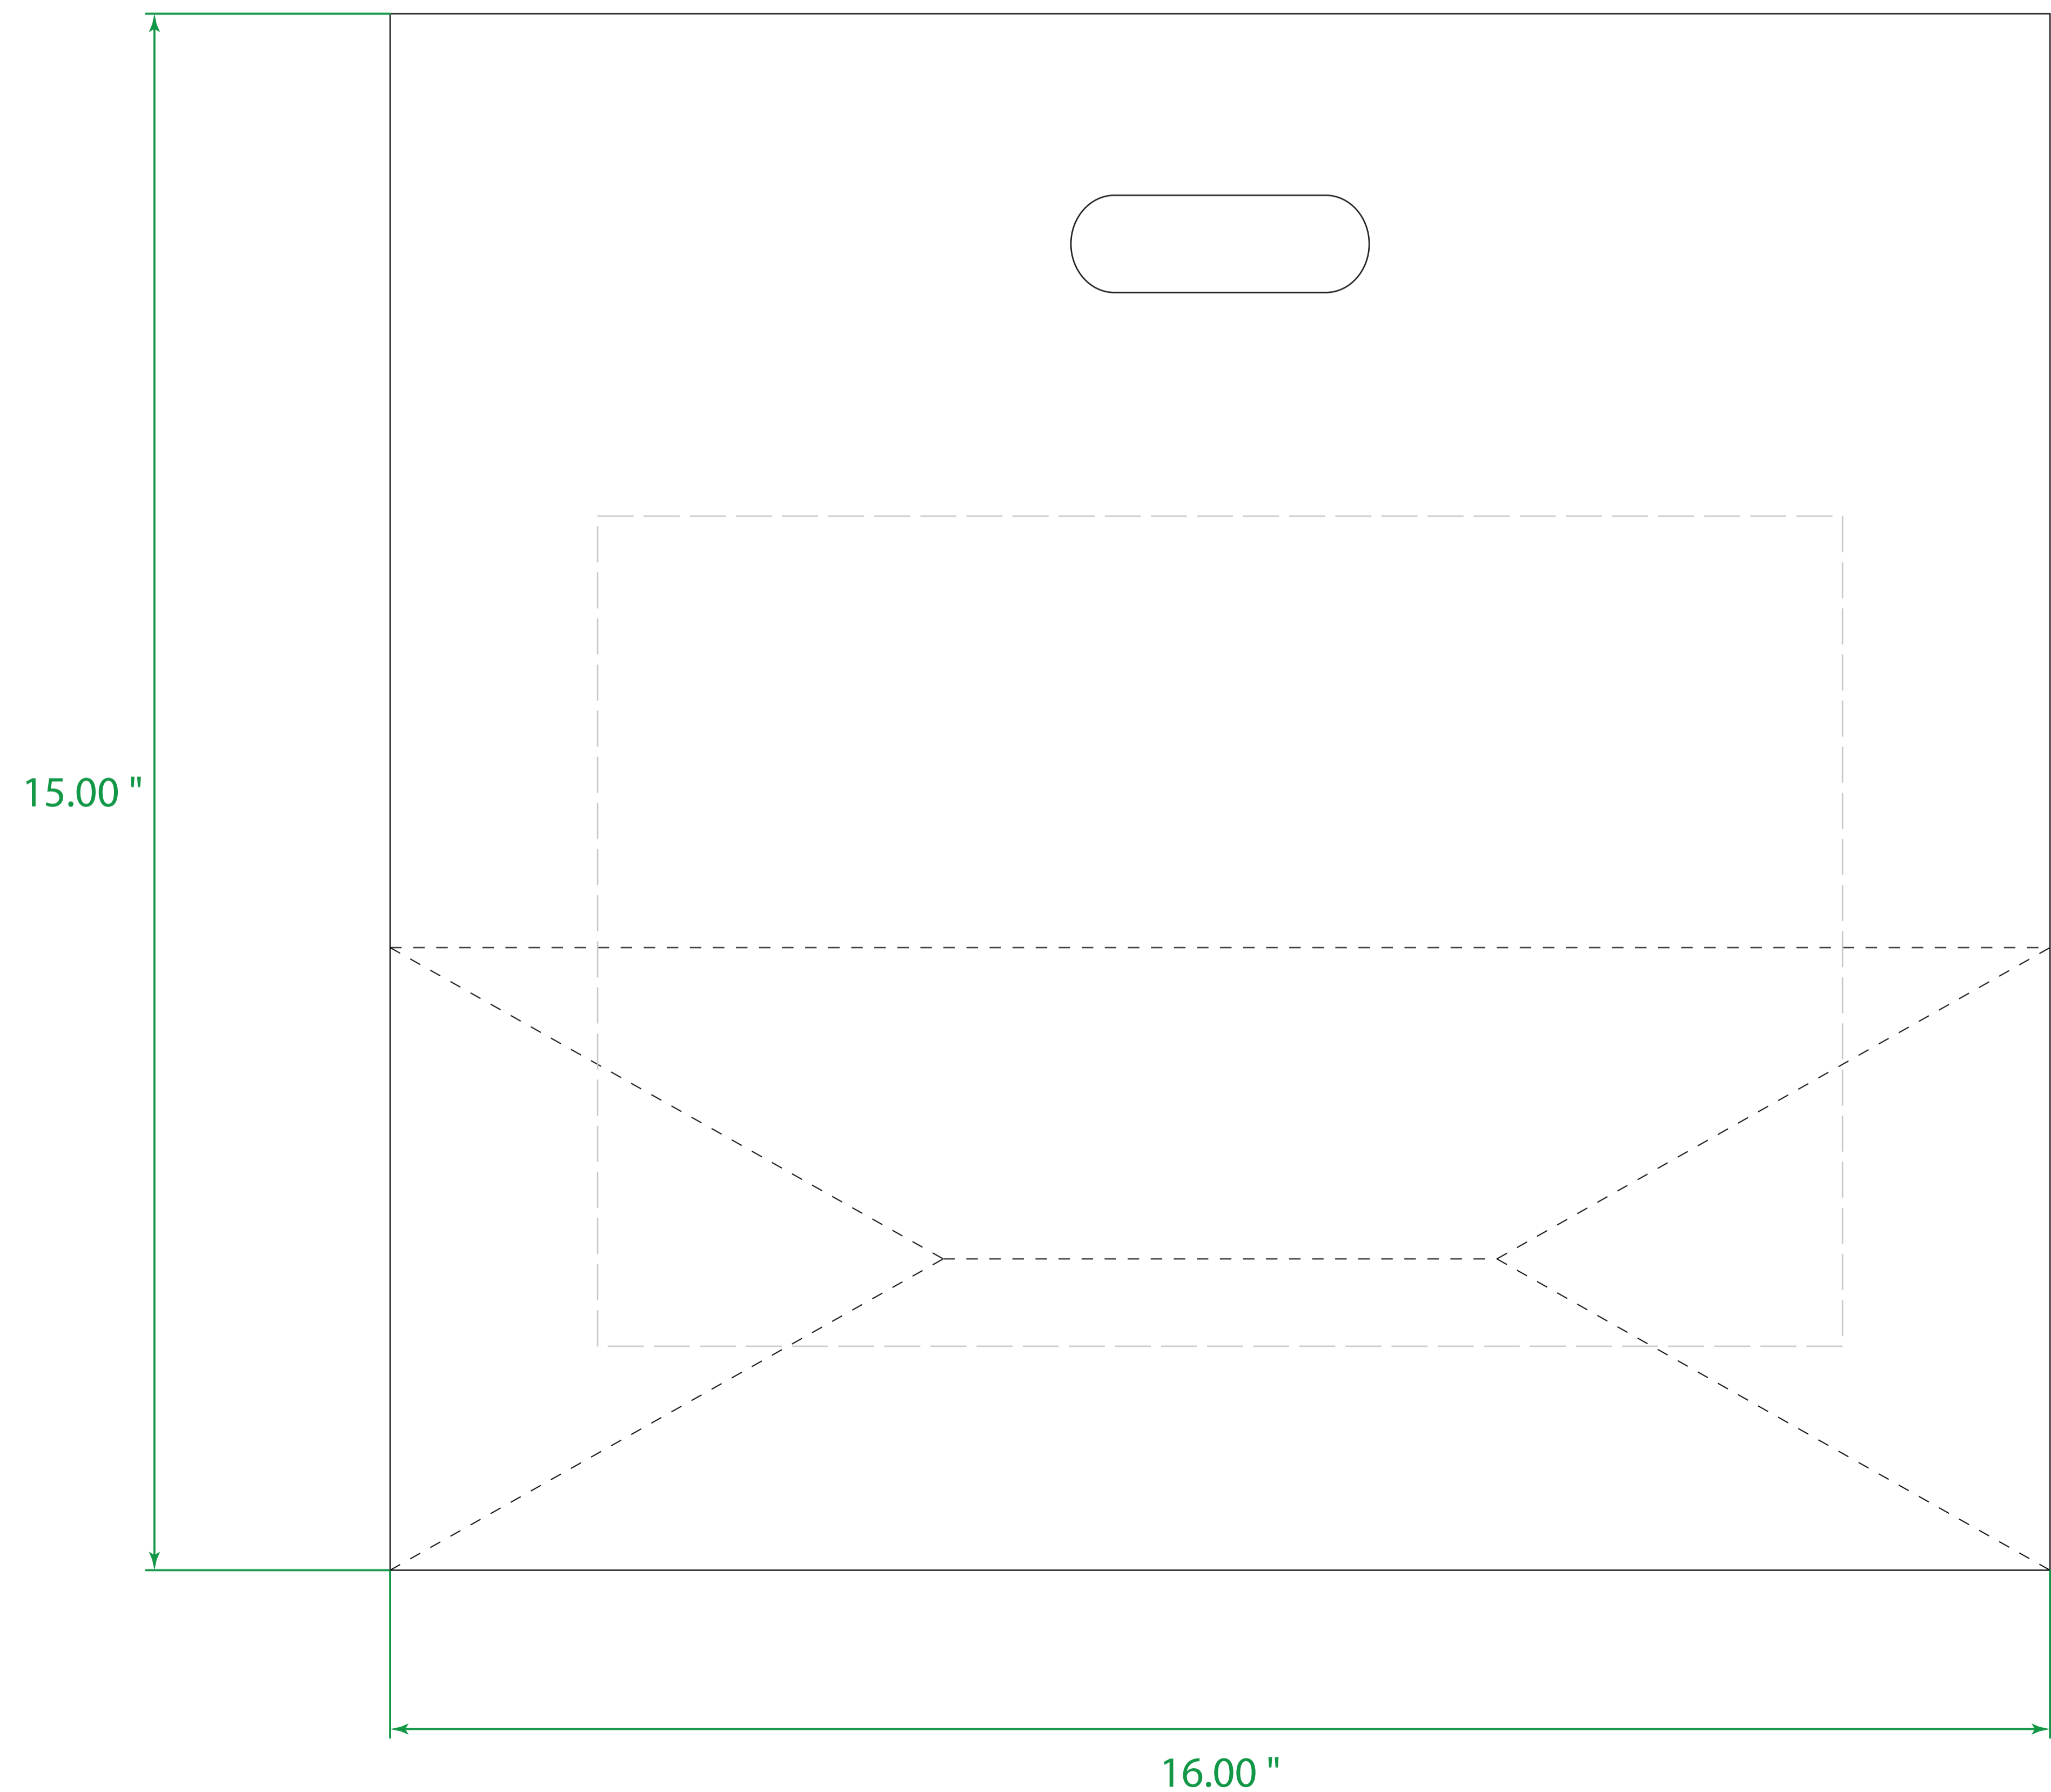

Available Product Colors:

Clear
(CLR)

Frosted Die Cut Tote

Item#: 3FDT1615***

***Insert color code

Size: 16(w) x 6(g) x 15(h)

Imprint Area: 12x8

PO#:

Imprint Size:

Imprint Color:

Product Color:

Location 1

Location 2

The colors on this page are RGB simulations of Pantone Colors. Actual colors may vary.