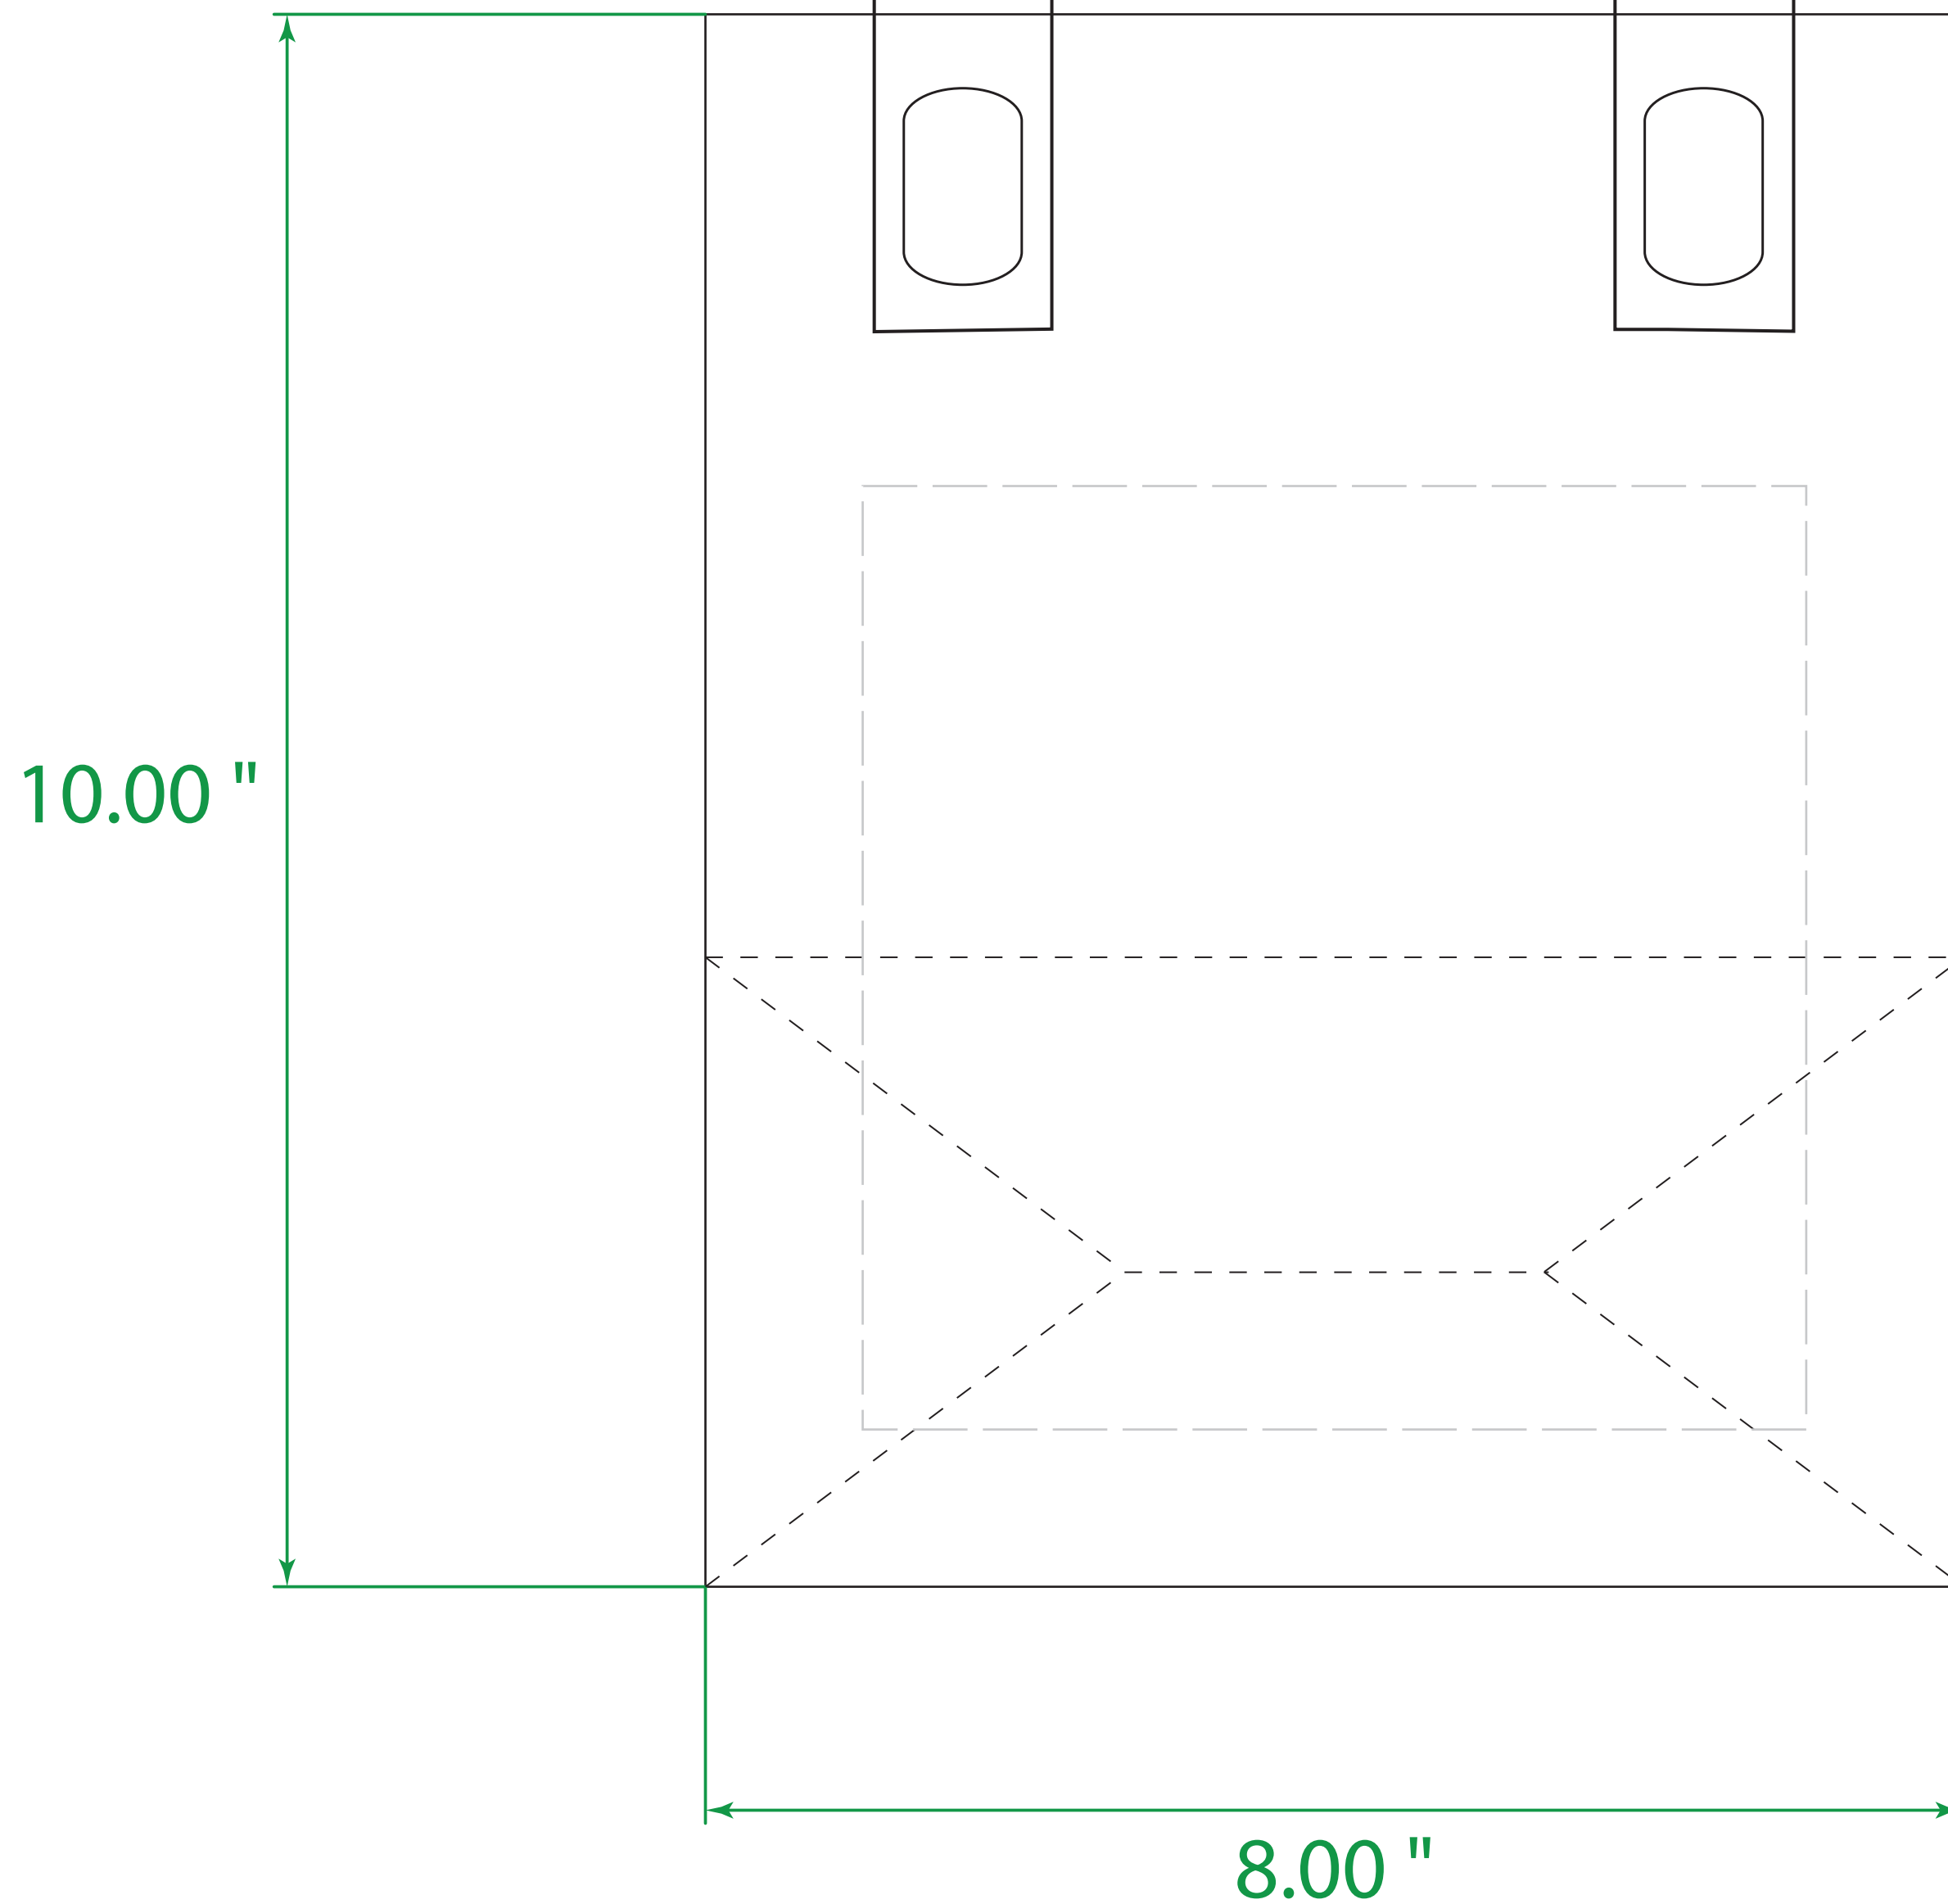

Available Product Colors:

Clear
(CLR)

Clear Frosted Soft Loop Handle Bag

Item#: 3FSL0810***

*** Insert color code

Size: 8(w) x 4(g) x 10(h)

Imprint Area: 6x6

PO#:

Imprint Size:

Imprint Color:

Product Color:

The colors on this page are RGB simulations of Pantone Colors. Actual colors may vary.