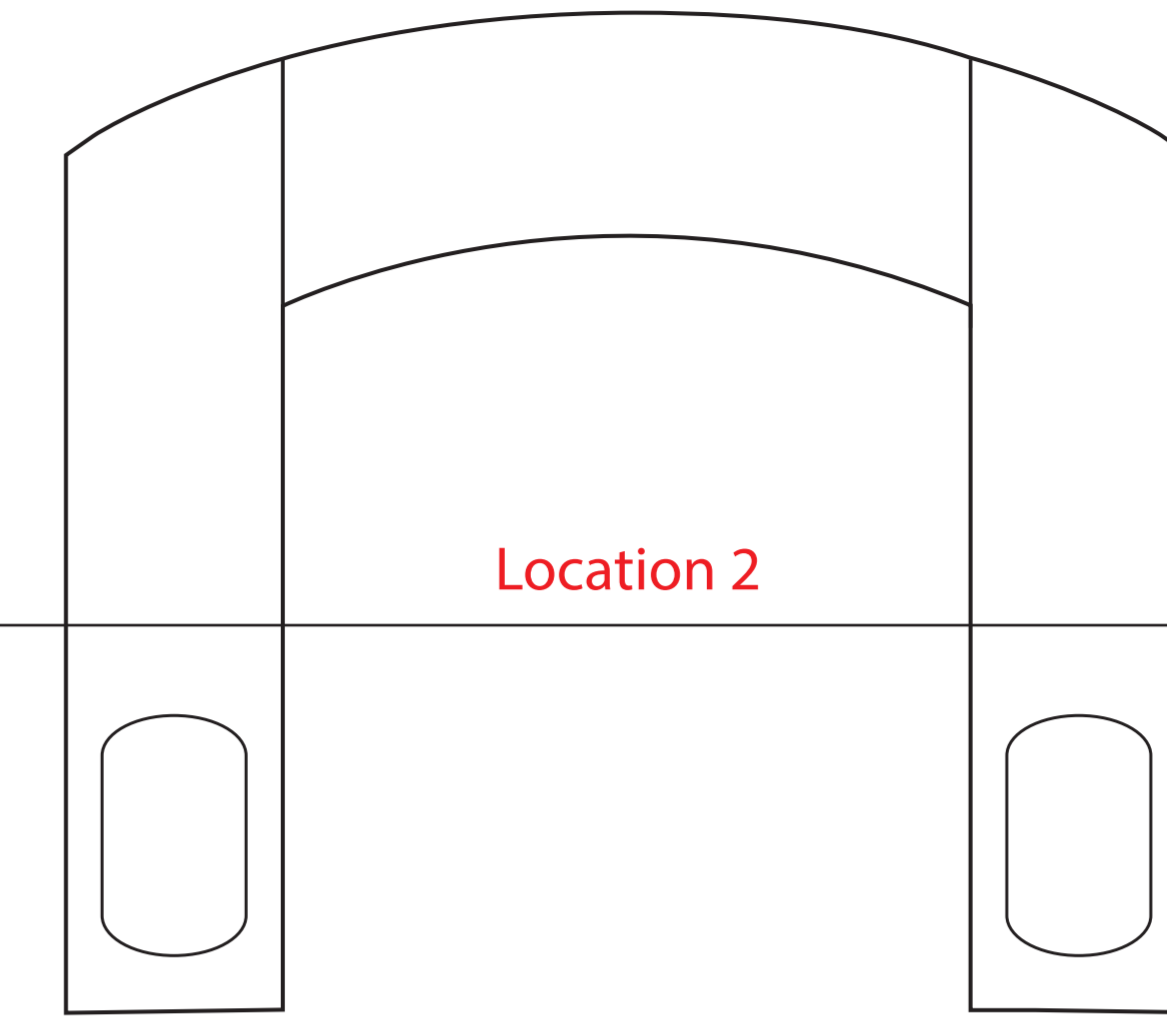

Available Product Colors:

Clear
(CLR)

Clear Frosted Soft Loop Handle Bag

Item#: 3FSL1410***

*** Insert color code

Size: 14(w) x 10(g) x 13(h)

Imprint Area: 10x7

Location 1

Location 2

PO#:

Imprint Size:

Imprint Color:

Product Color:

13.00 "

14.00 "

13.00 "