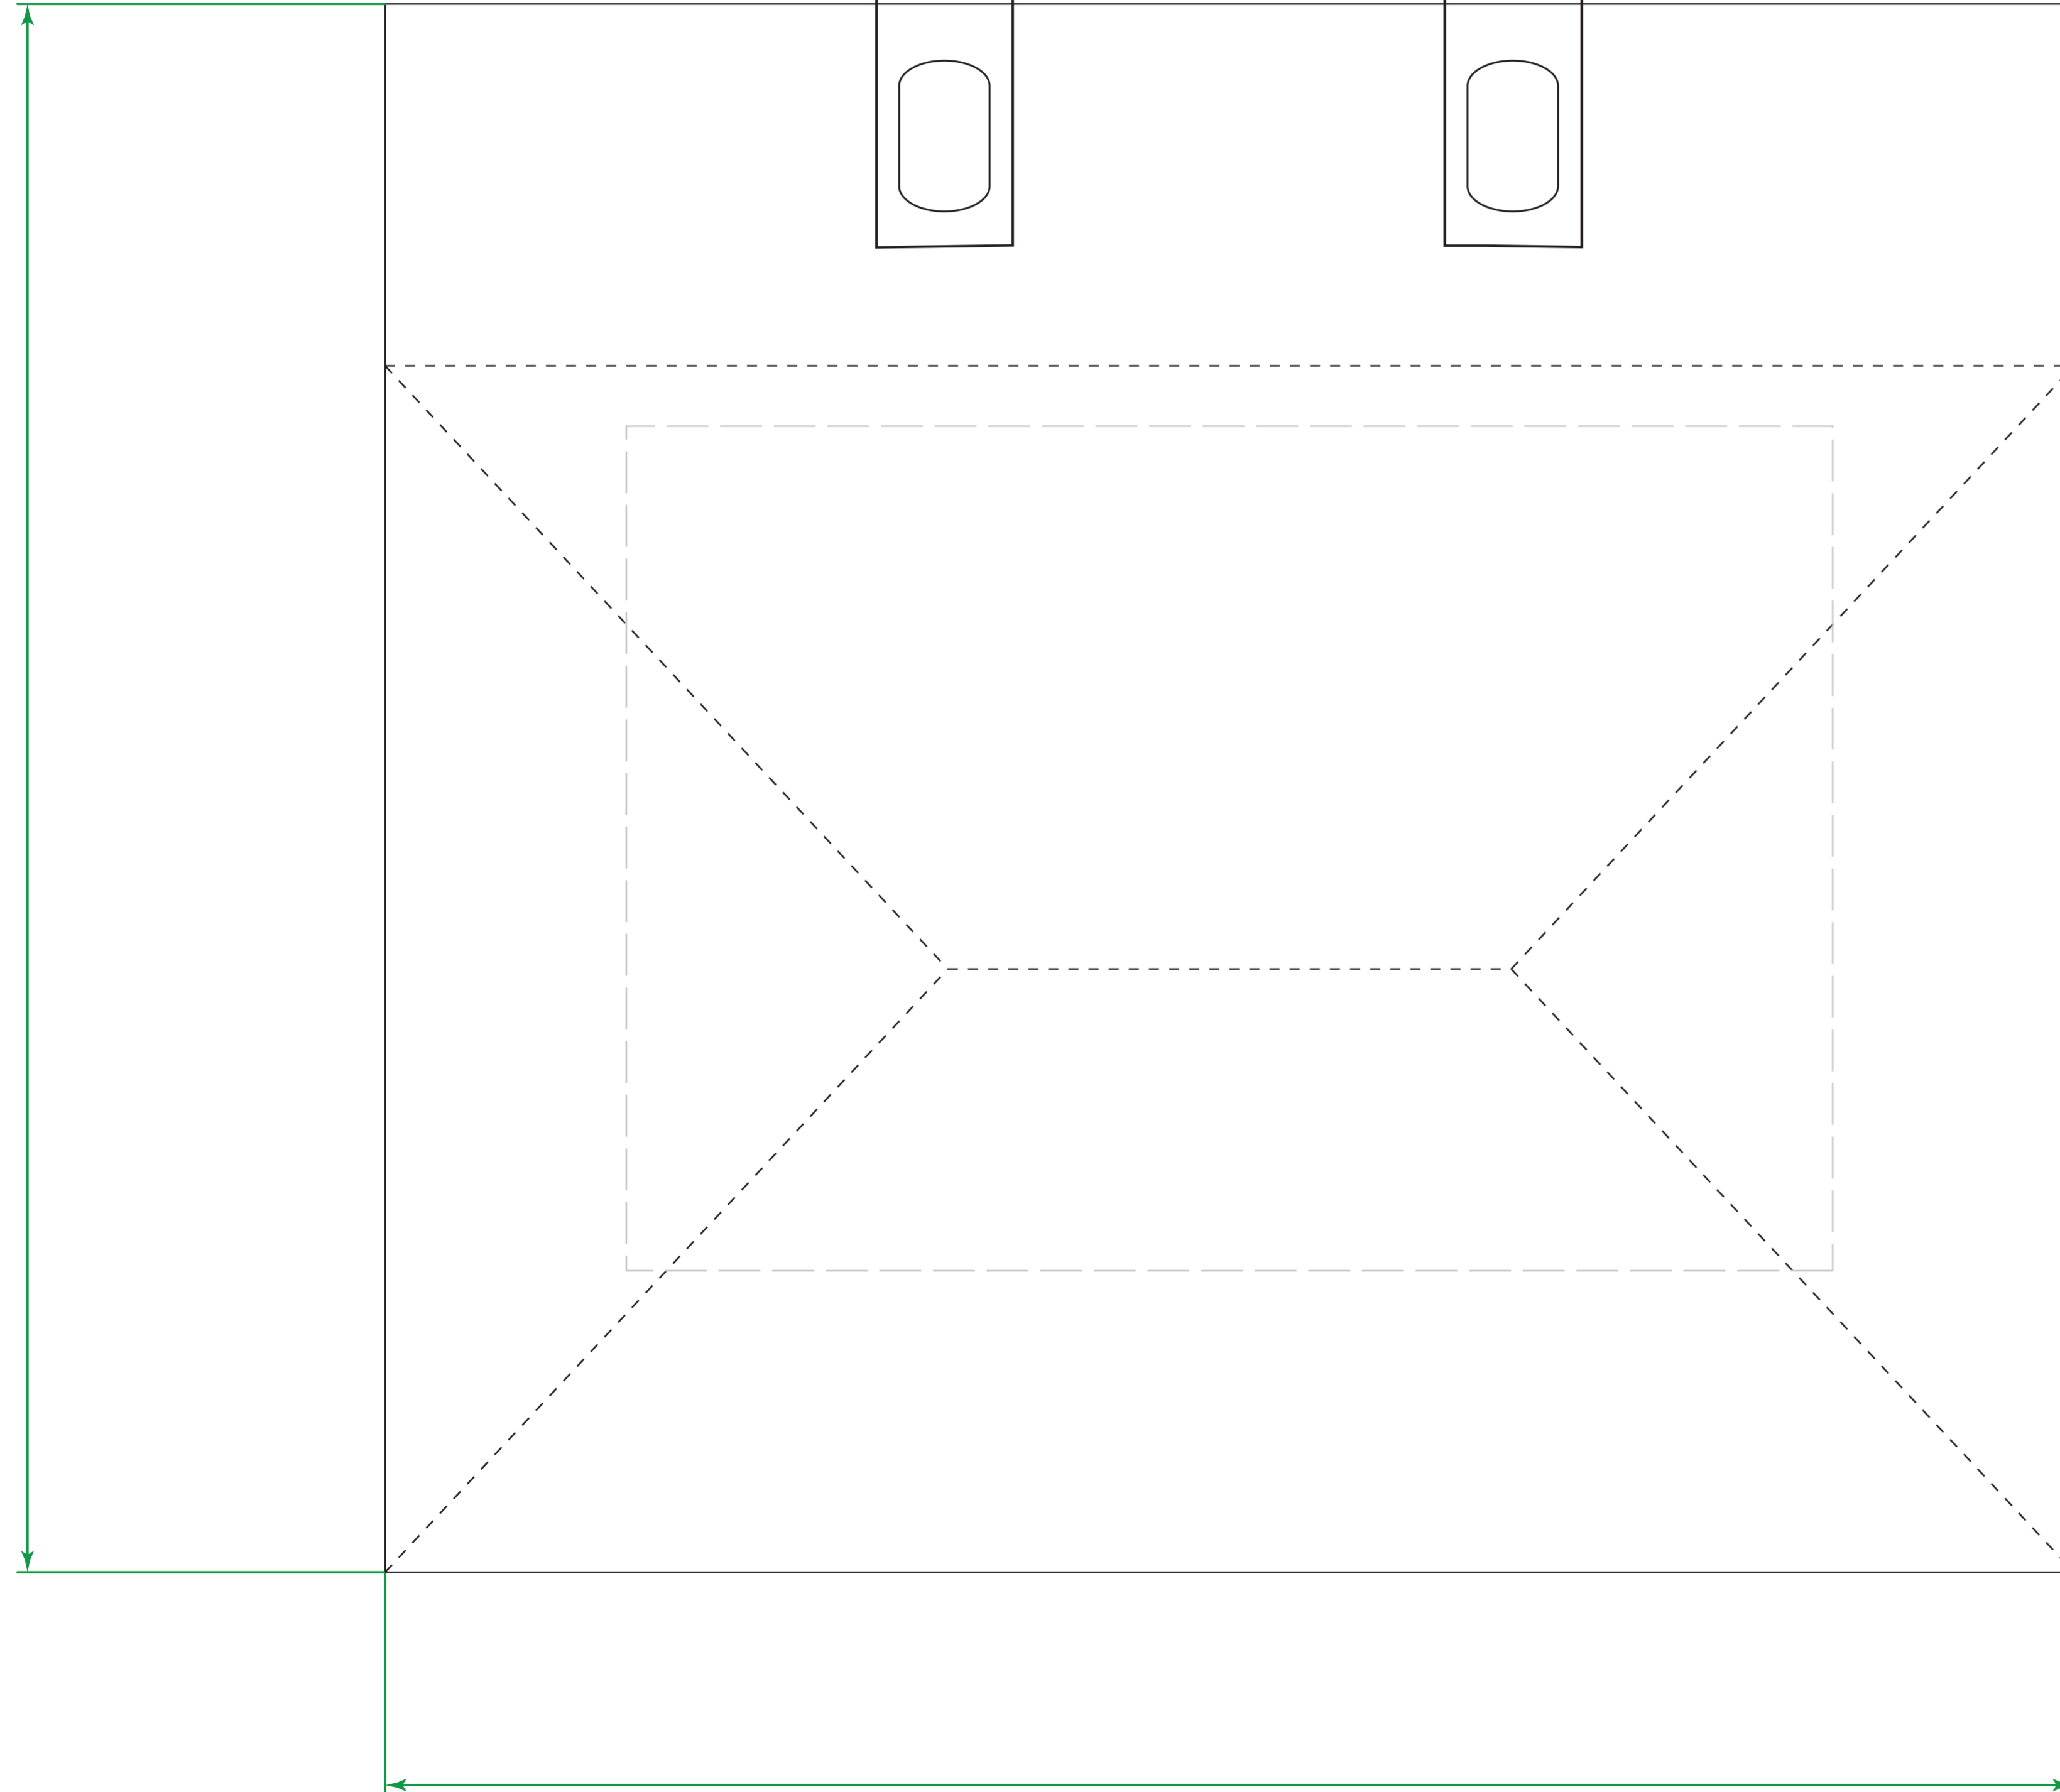

Available Product Colors:

Clear
(CLR)

Clear Frosted Soft Loop Handle Bag

Item#: 3FSL1410***

*** Insert color code

Size: 14(w) x 10(g) x 13(h)

Imprint Area: 10x7

Location 1

Location 2

PO#:

Imprint Size:

Imprint Color:

Product Color:

13.00 "

14.00 "

13.00 "