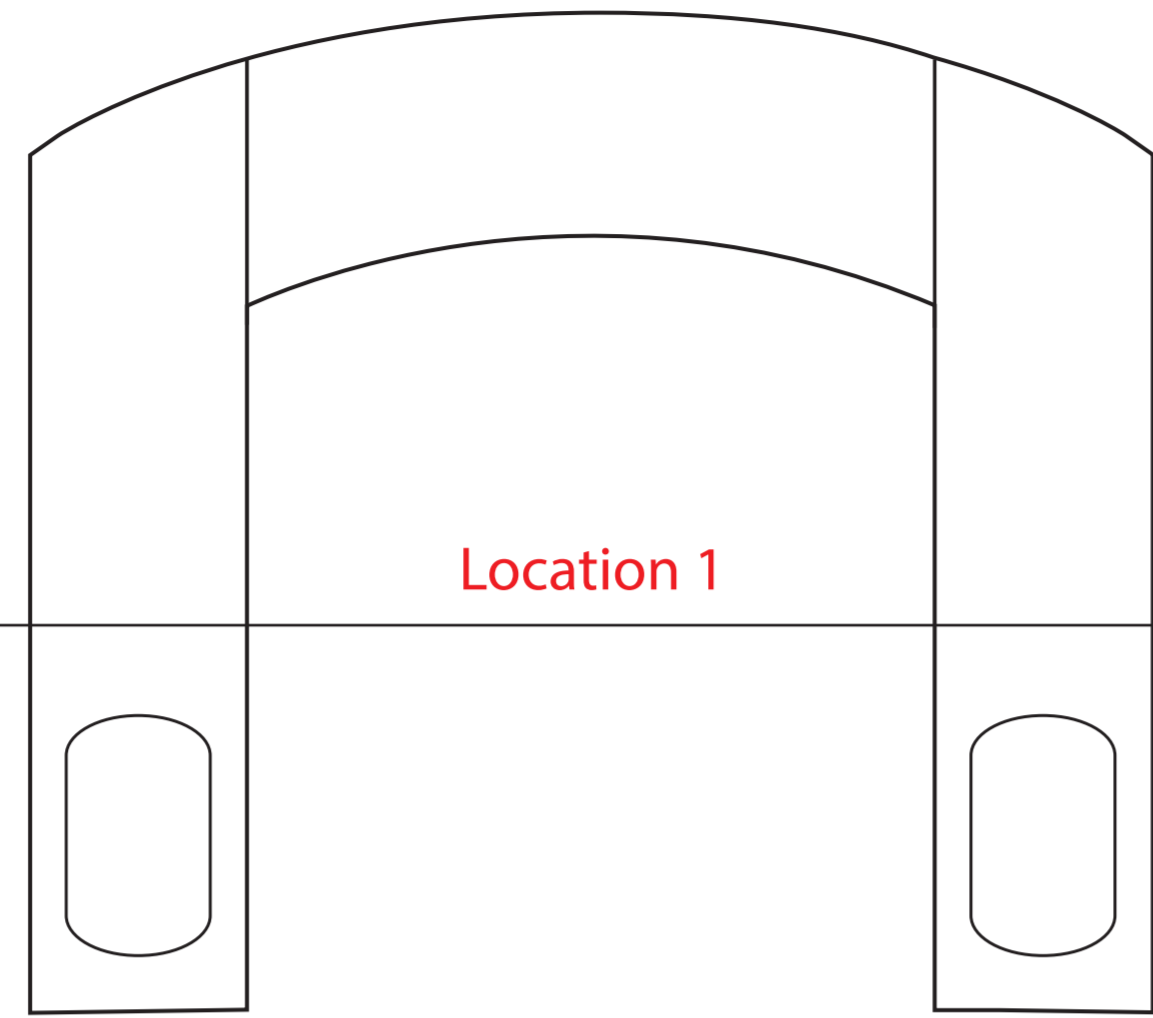

Available Product Colors:

Clear
(CLR)

Clear Frosted Soft Loop Handle Bag

Item#: 3FSL1410***

*** Insert color code

Size: 14(w) x 10(g) x 13(h)

Imprint Area: 10x7

Location 1

Location 2

PO#:

Imprint Size:

Imprint Color:

Product Color:

13.00 "

14.00 "

13.00 "