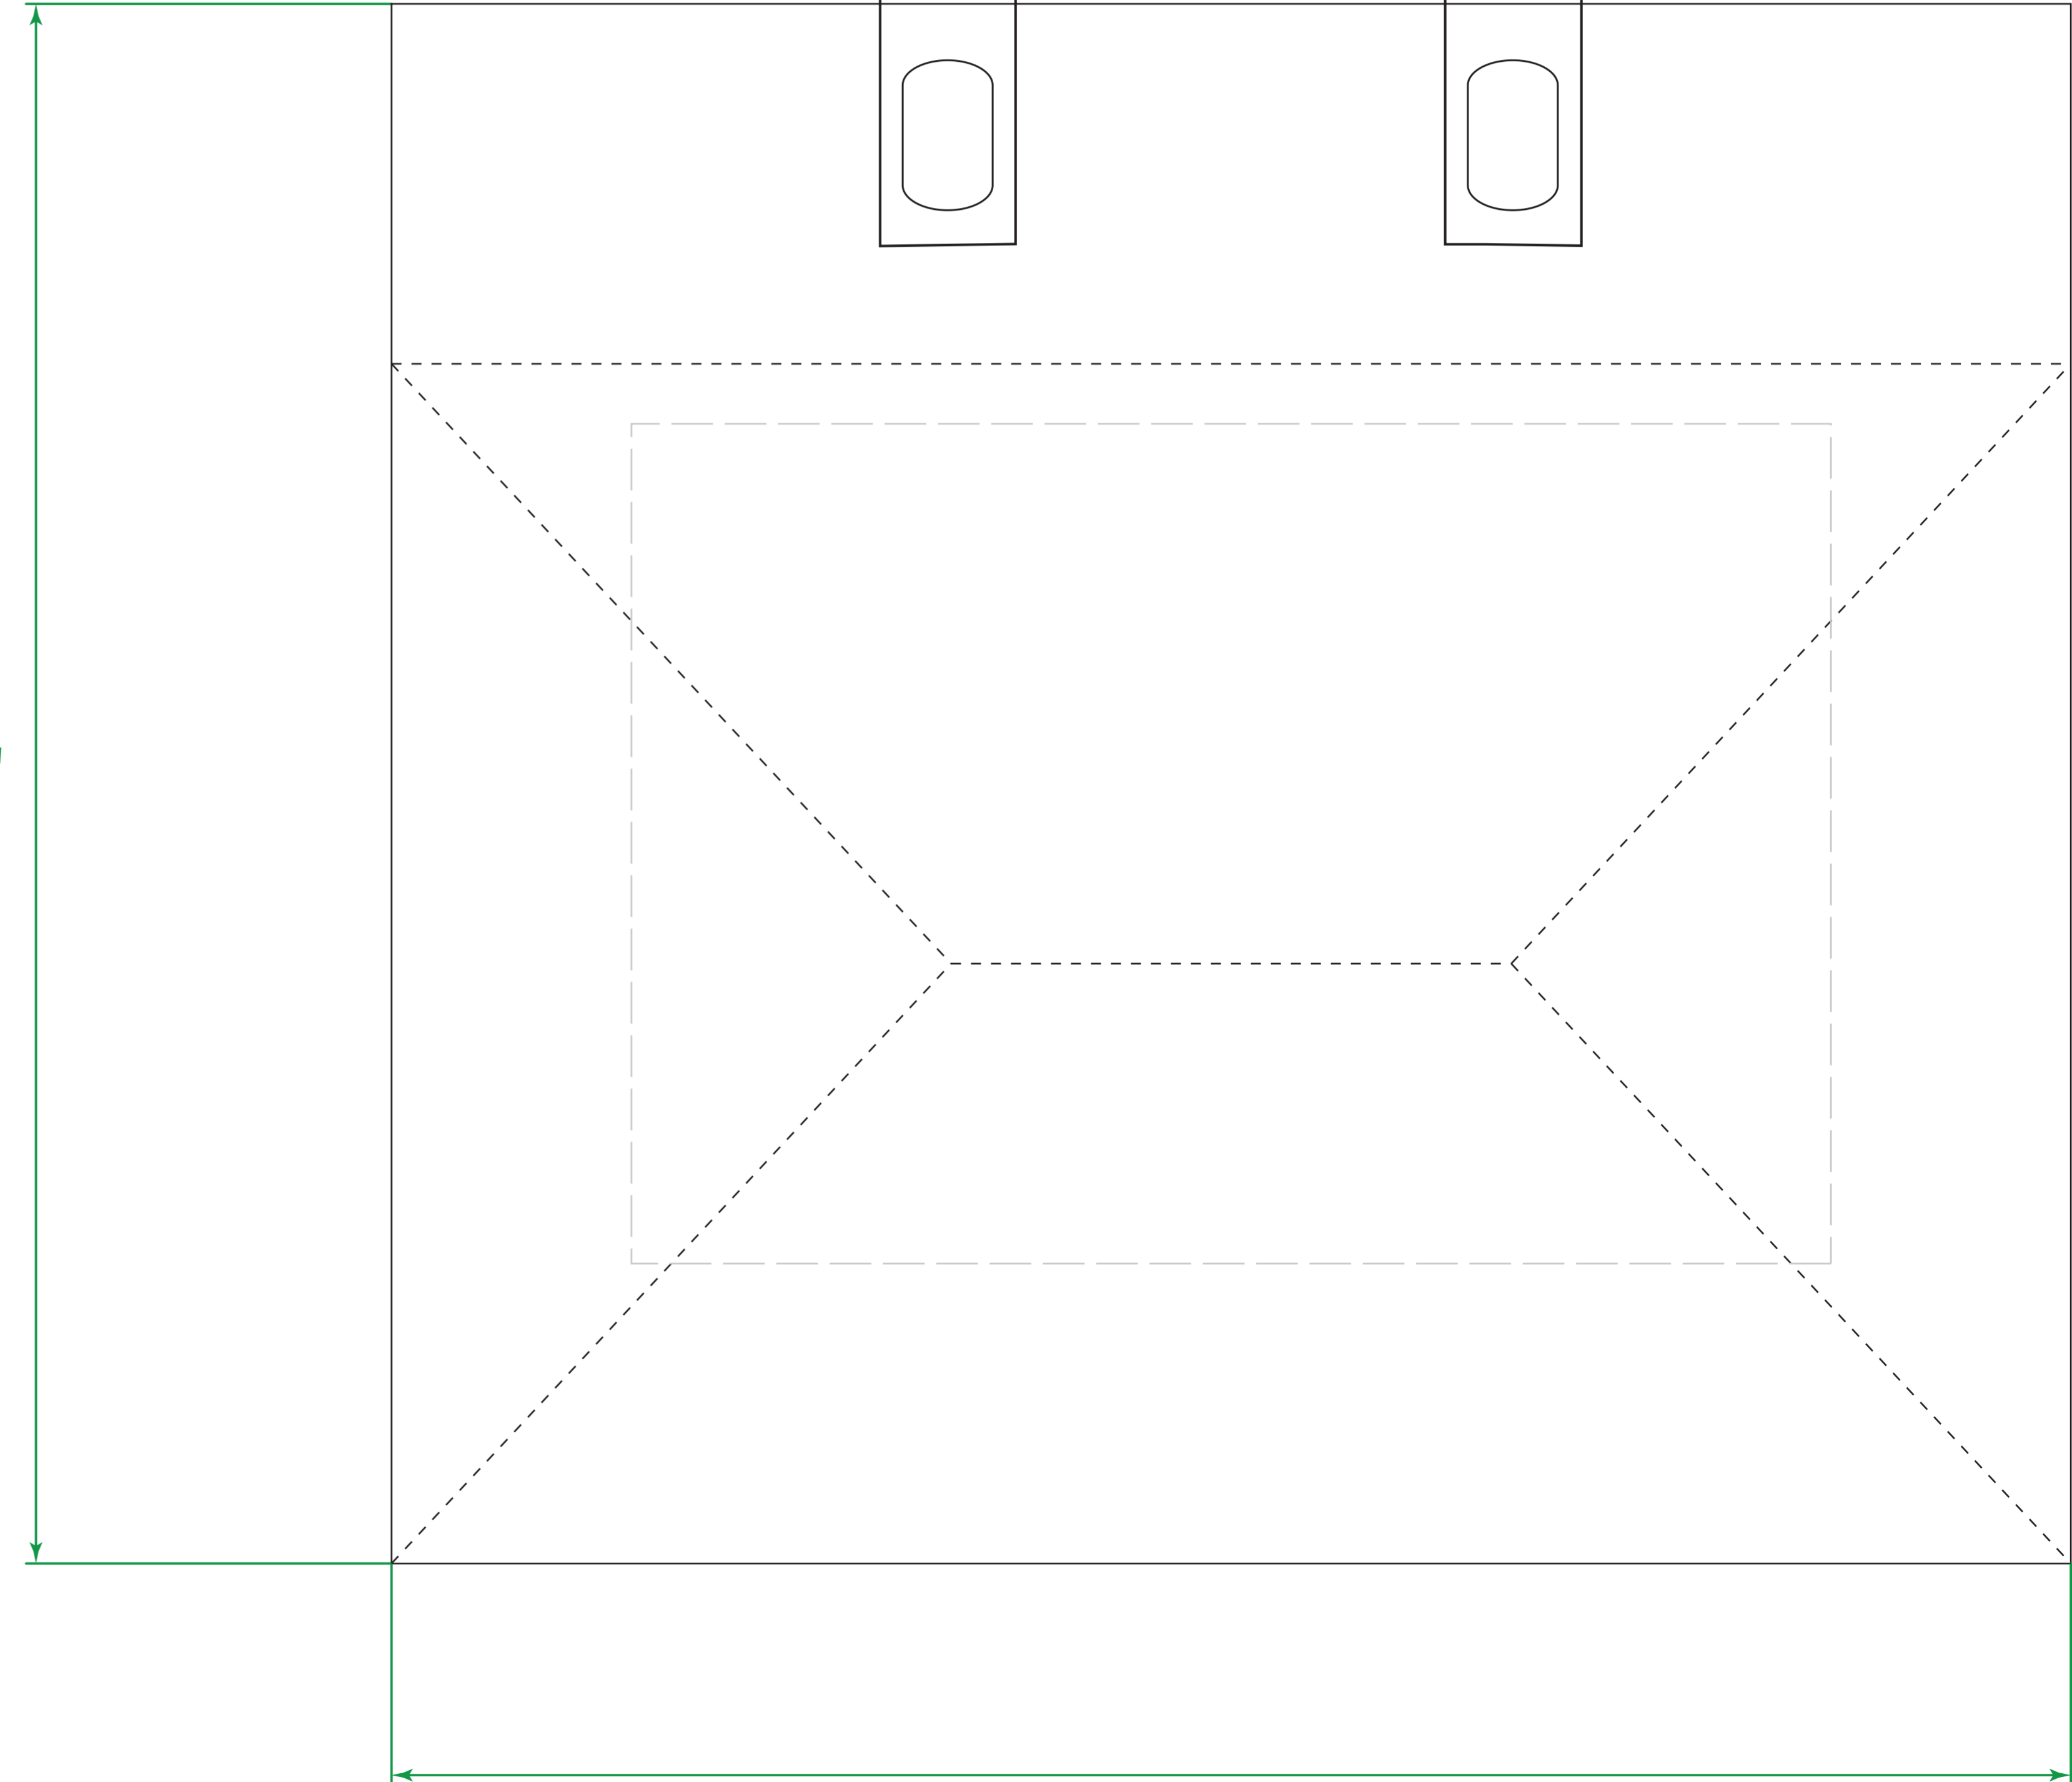

Available Product Colors:

Clear
(CLR)

Clear Frosted Soft Loop Handle Bag

Item#: 3FSL1410***

*** Insert color code

Size: 14(w) x 10(g) x 13(h)

Imprint Area: 10x7

Location 1

Location 2

PO#:

Imprint Size:

Imprint Color:

Product Color:

13.00 "

14.00 "

13.00 "