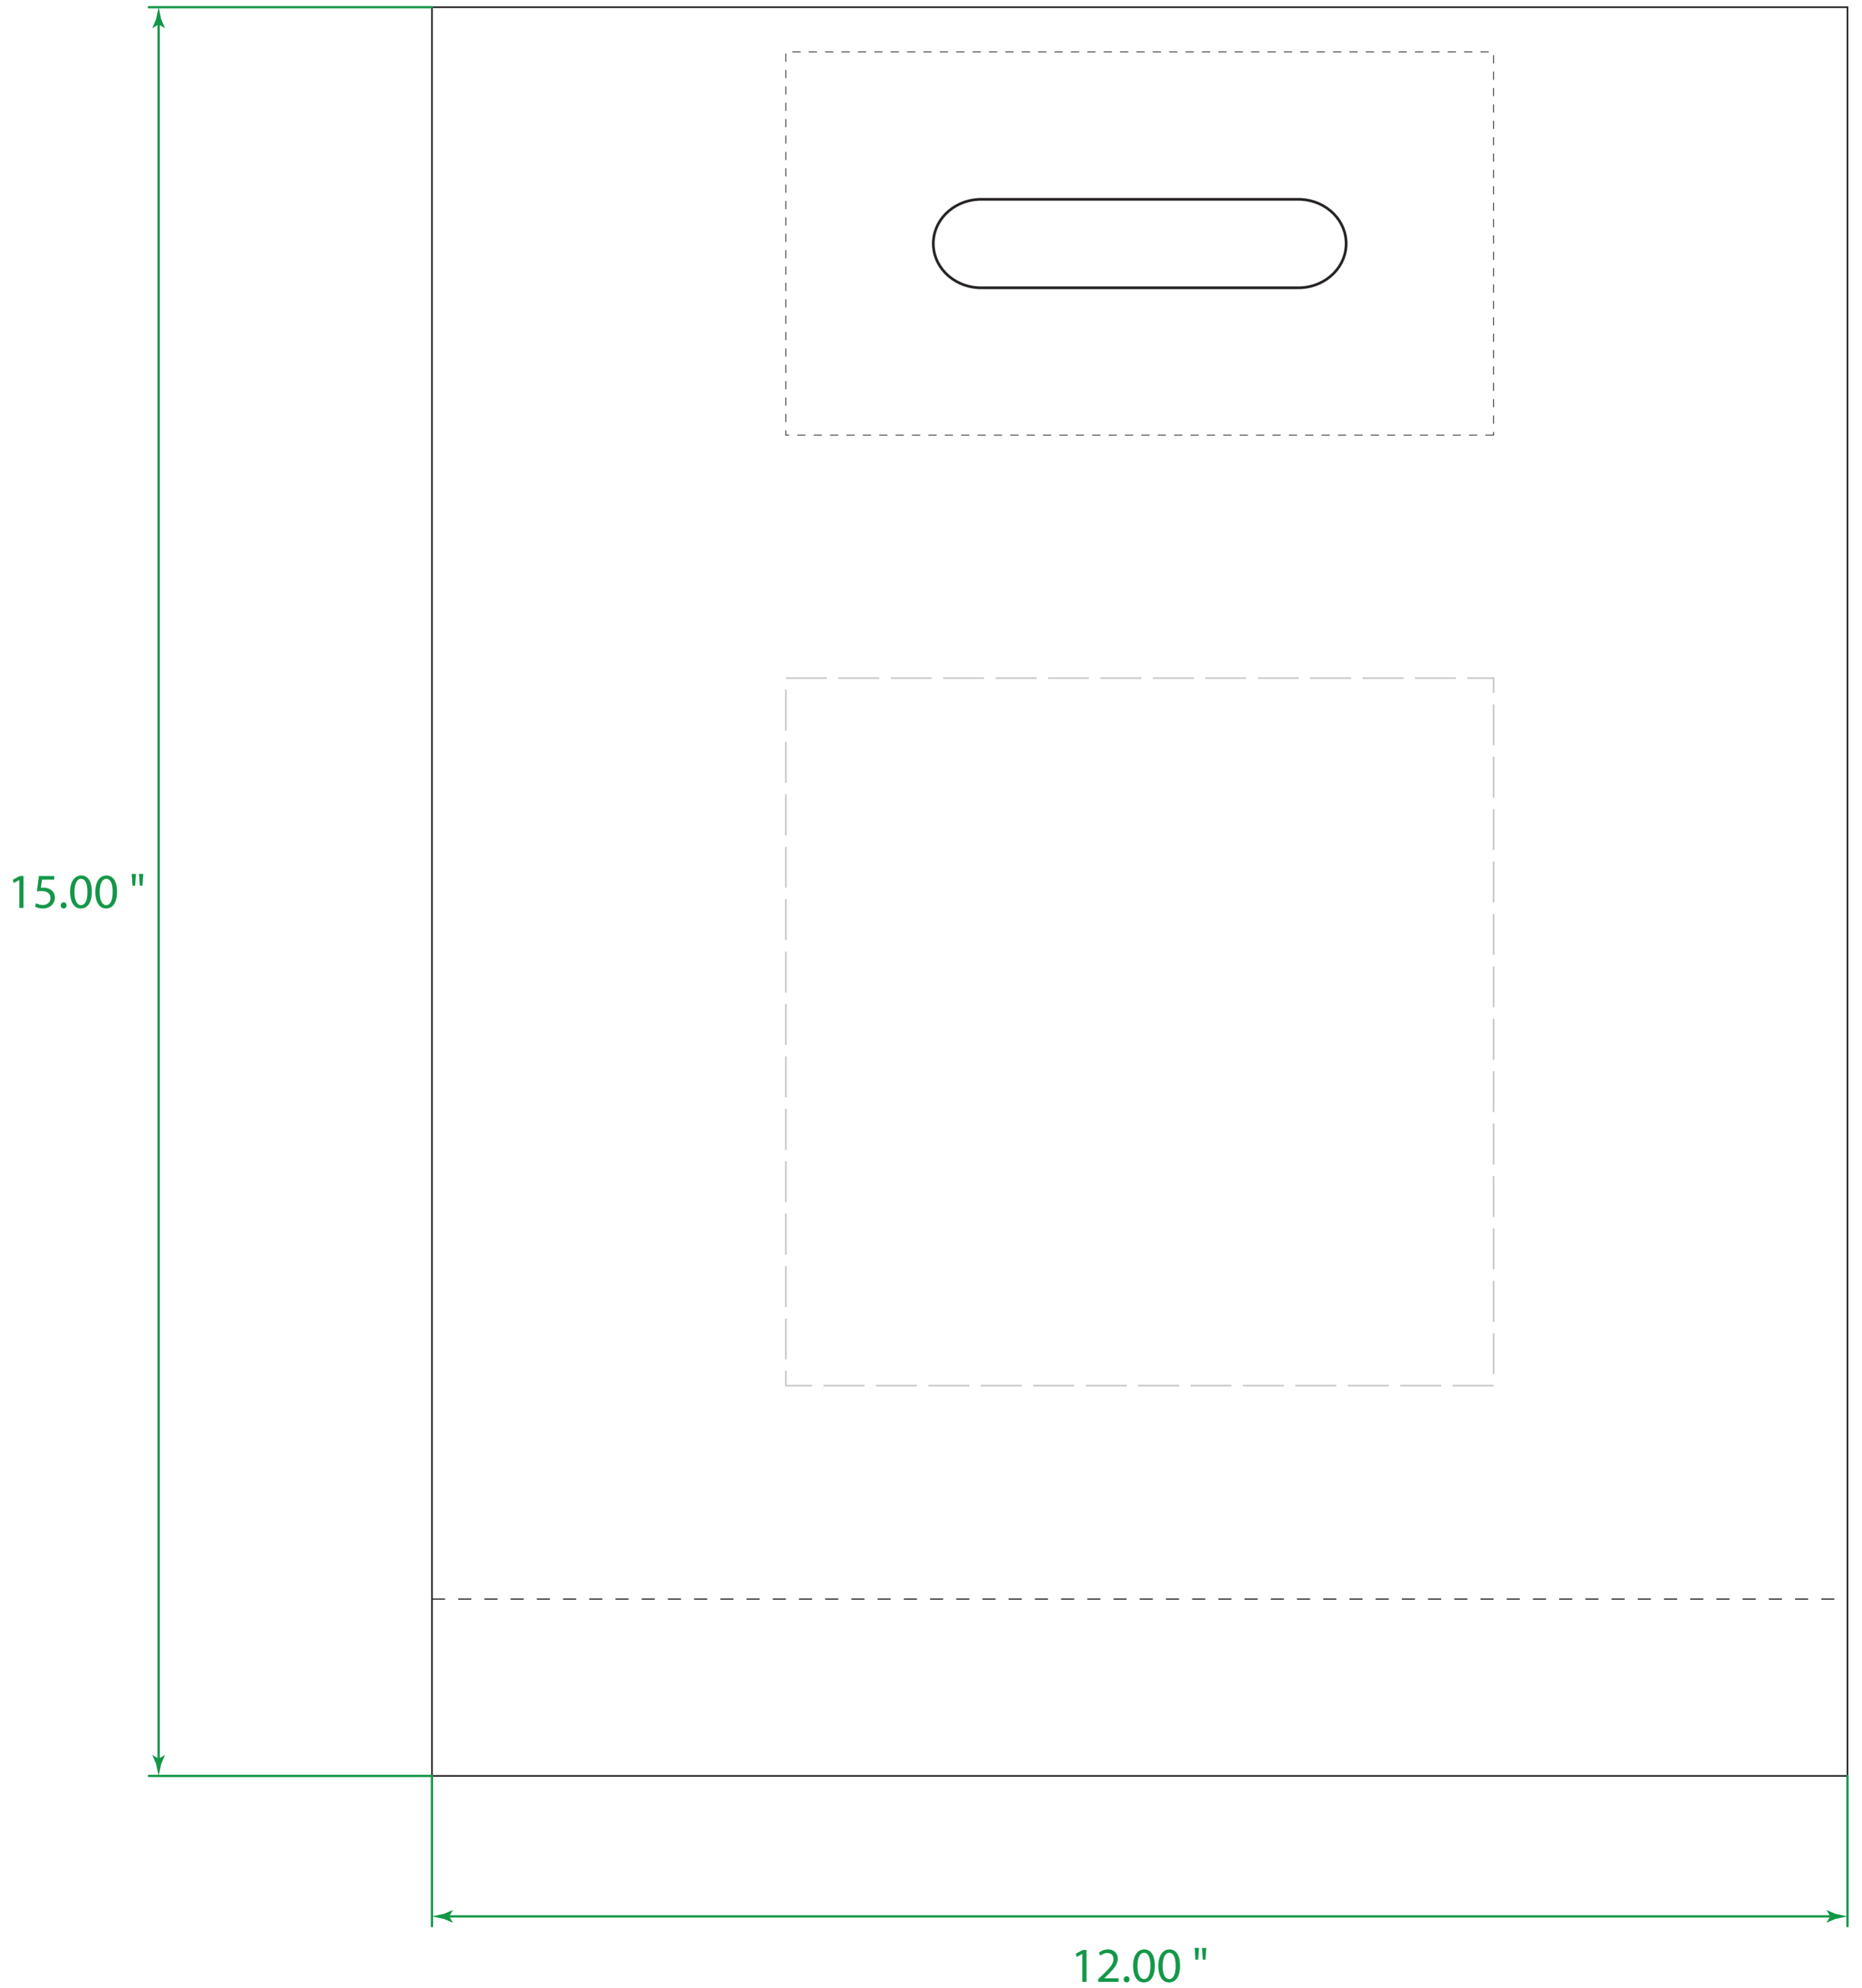

Available Product Colors:

White  
(WHT)

White Patch Handle Bags

Item#: 3PTH12153\*\*\*

\*\*\* Insert color code

Size: 12(w) x 15(h) + 3(g)

Imprint Area: 6x6

PO#:

Imprint Size:

Imprint Color:

Product Color:

*The colors on this page are RGB simulations of Pantone Colors. Actual colors may vary.*