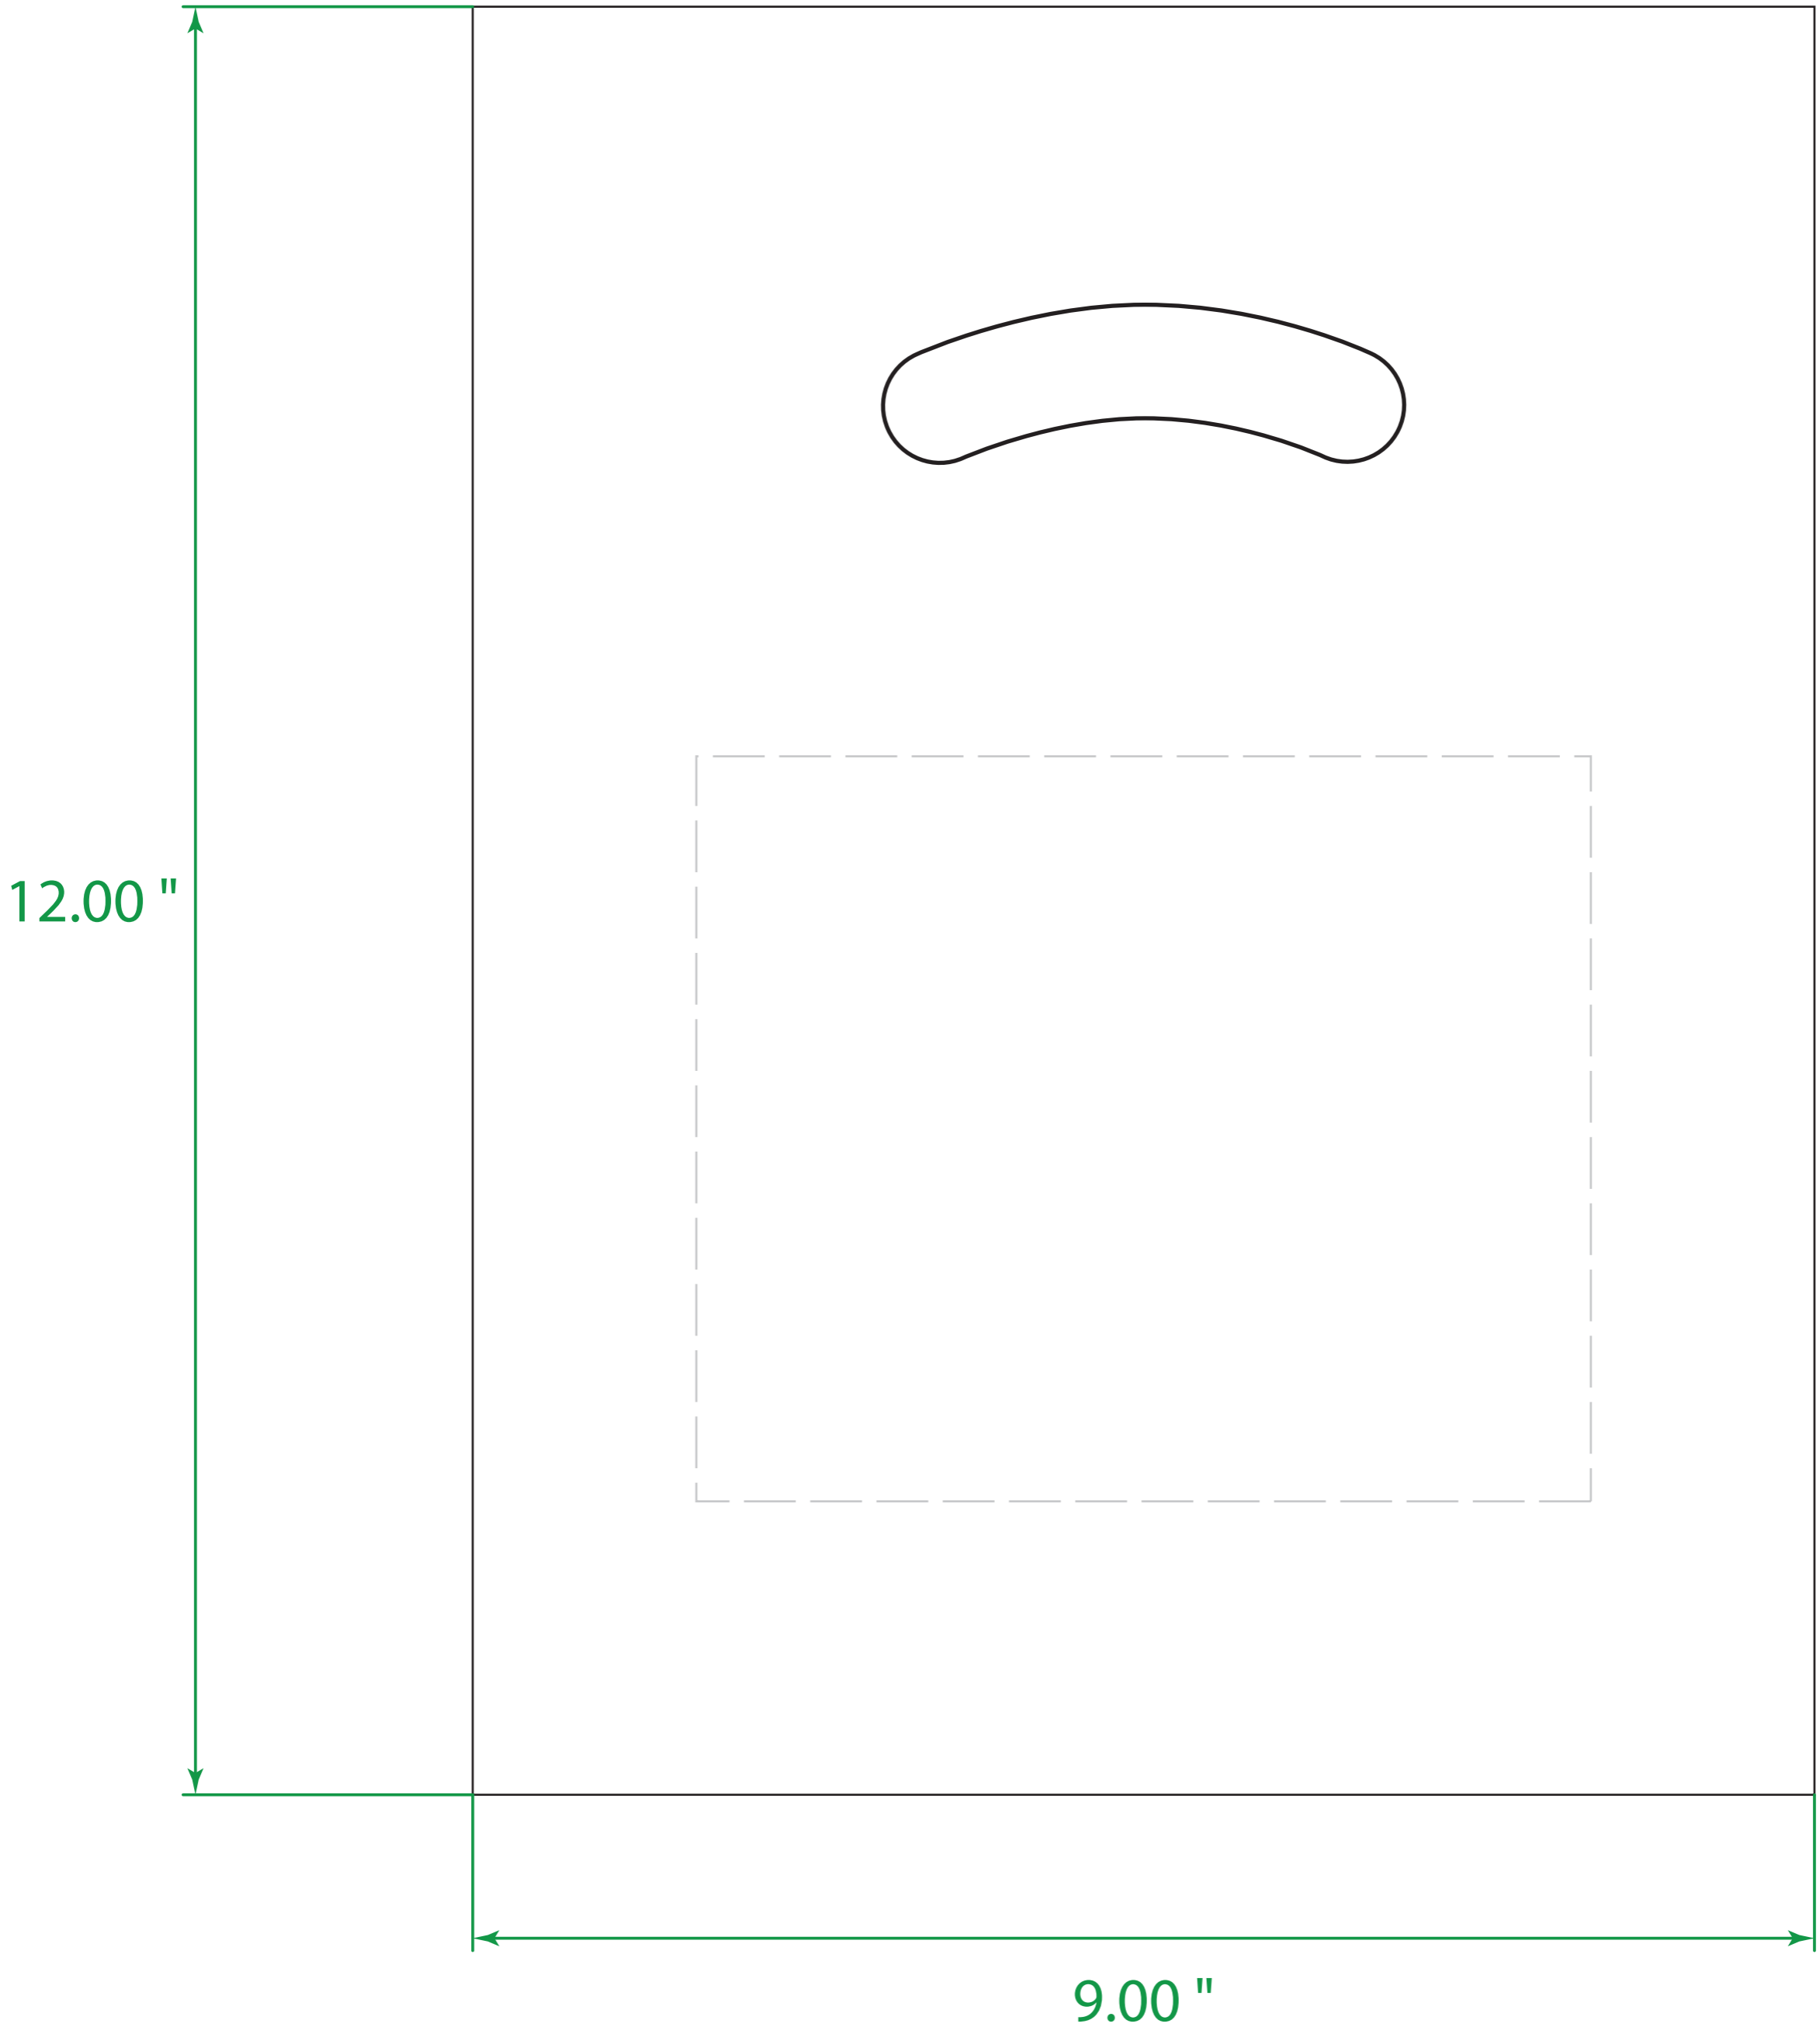

Available Product Colors:

White
(WHT)

White Super Gloss Die Cut Handle Bag

Item#: 3SGD2M09***

*** Insert color code

Size: 9(w) x 12(h)

Imprint Area: 6x5

PO#:

Imprint Size:

Imprint Color:

Product Color:

The colors on this page are RGB simulations of Pantone Colors. Actual colors may vary.