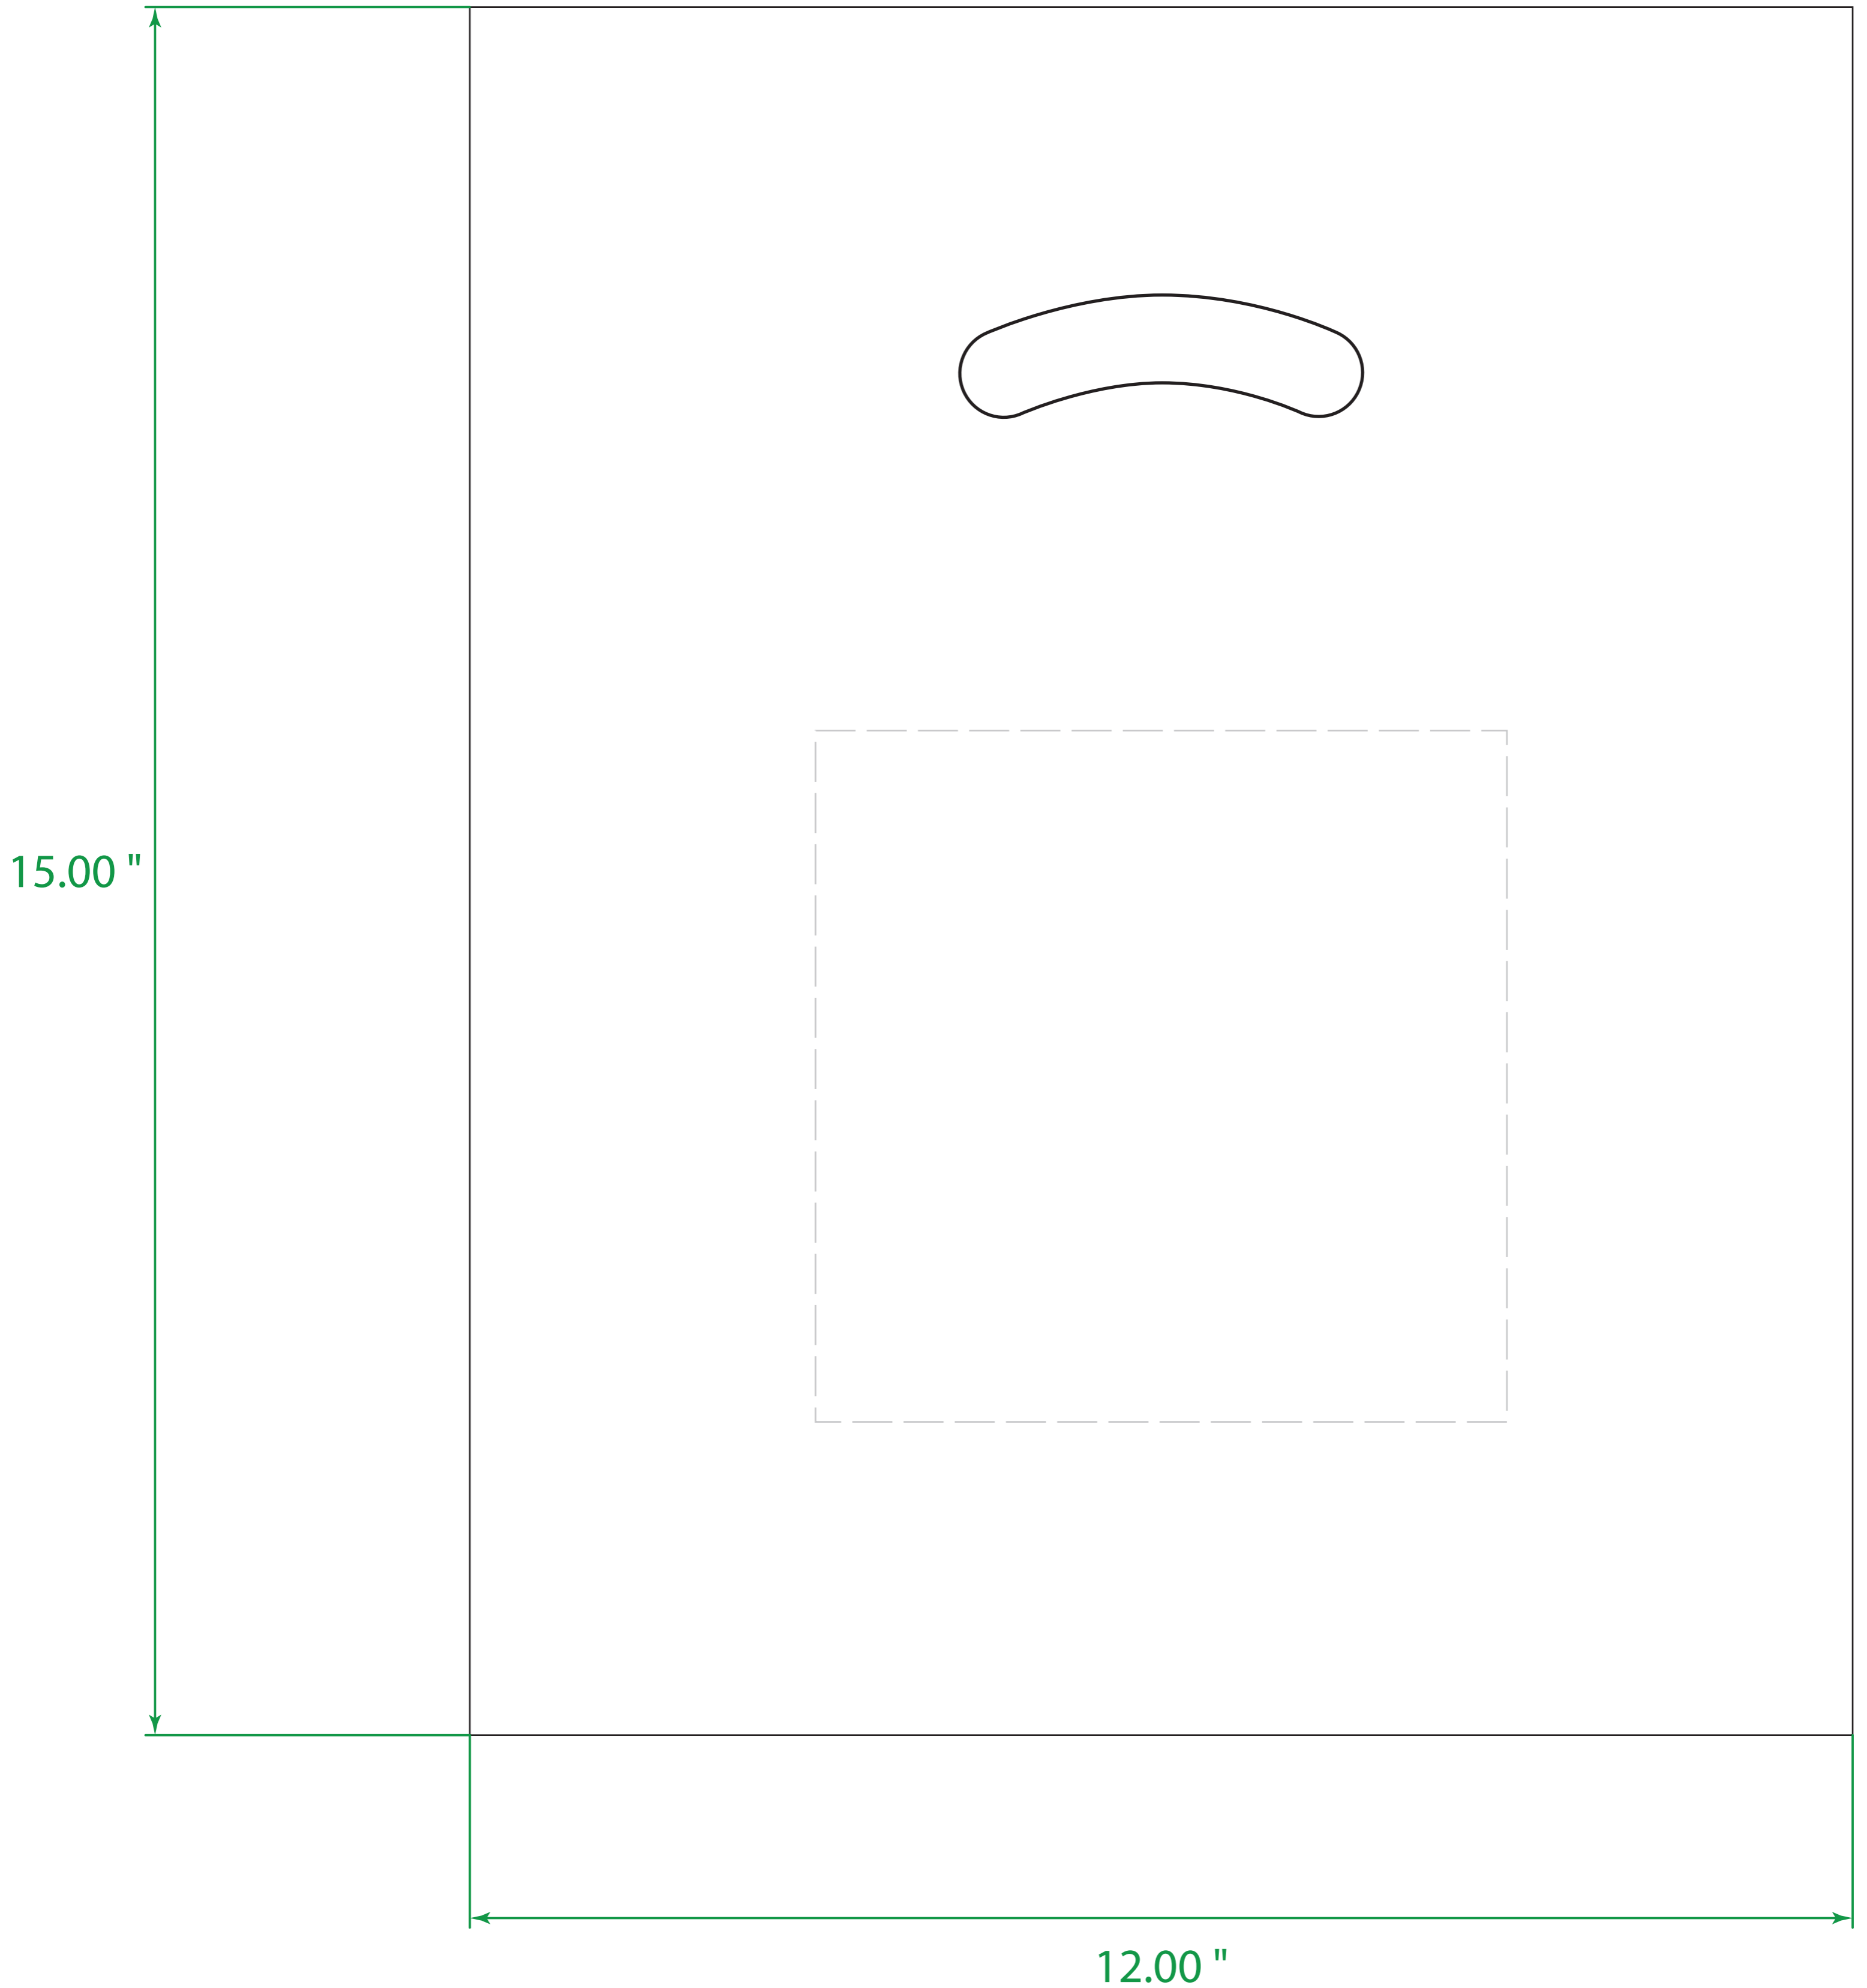

Available Product Colors:

White
(WHT)

White Super Gloss Die Cut Handle Bag

Item#: 3SGD2M12***

*** Insert color code

Size: 12(w) x 15(h)

Imprint Area: 6x6

PO#:

Imprint Size:

Imprint Color:

Product Color:

The colors on this page are RGB simulations of Pantone Colors. Actual colors may vary.