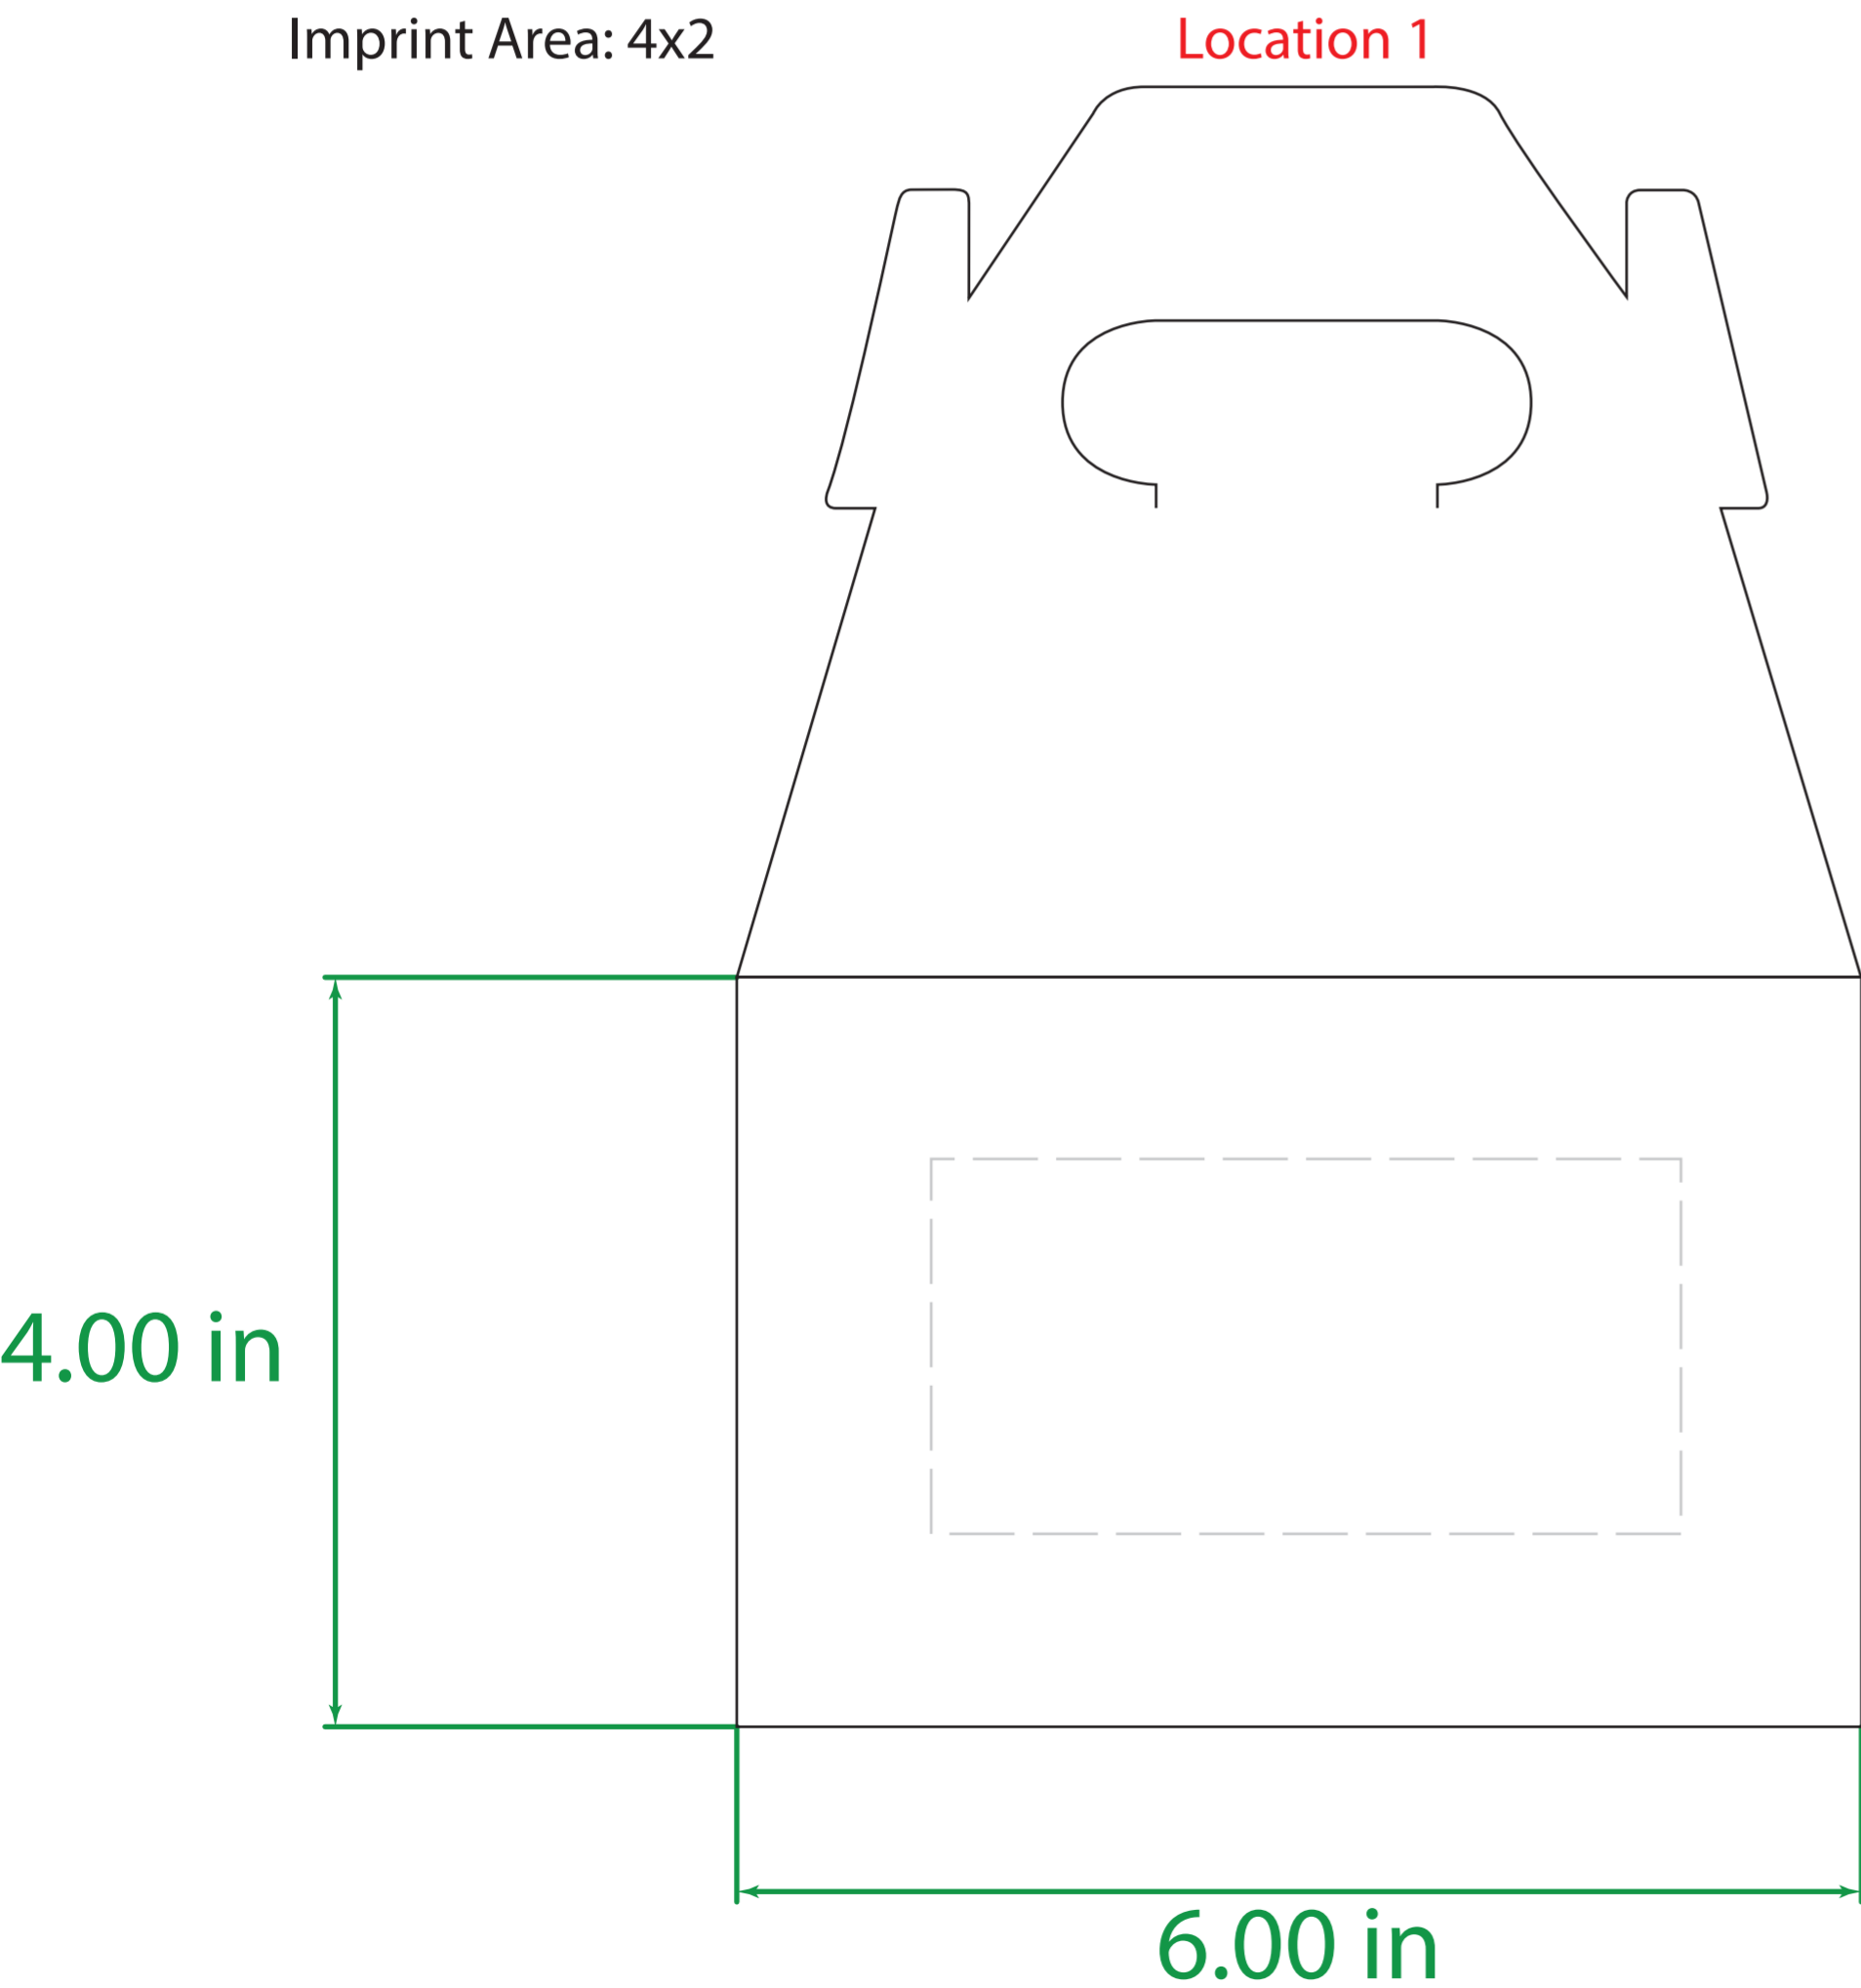

Available Product Colors:

Gloss White
(GWH)

Gable Box

Item#: 4GAB06044***

*** Insert color code

Size: 6(w) x 4(d) x 4(h)

Imprint Area: 4x2

PO#:

Imprint Size:

Imprint Color:

Product Color:

The colors on this page are RGB simulations of Pantone Colors. Actual colors may vary.