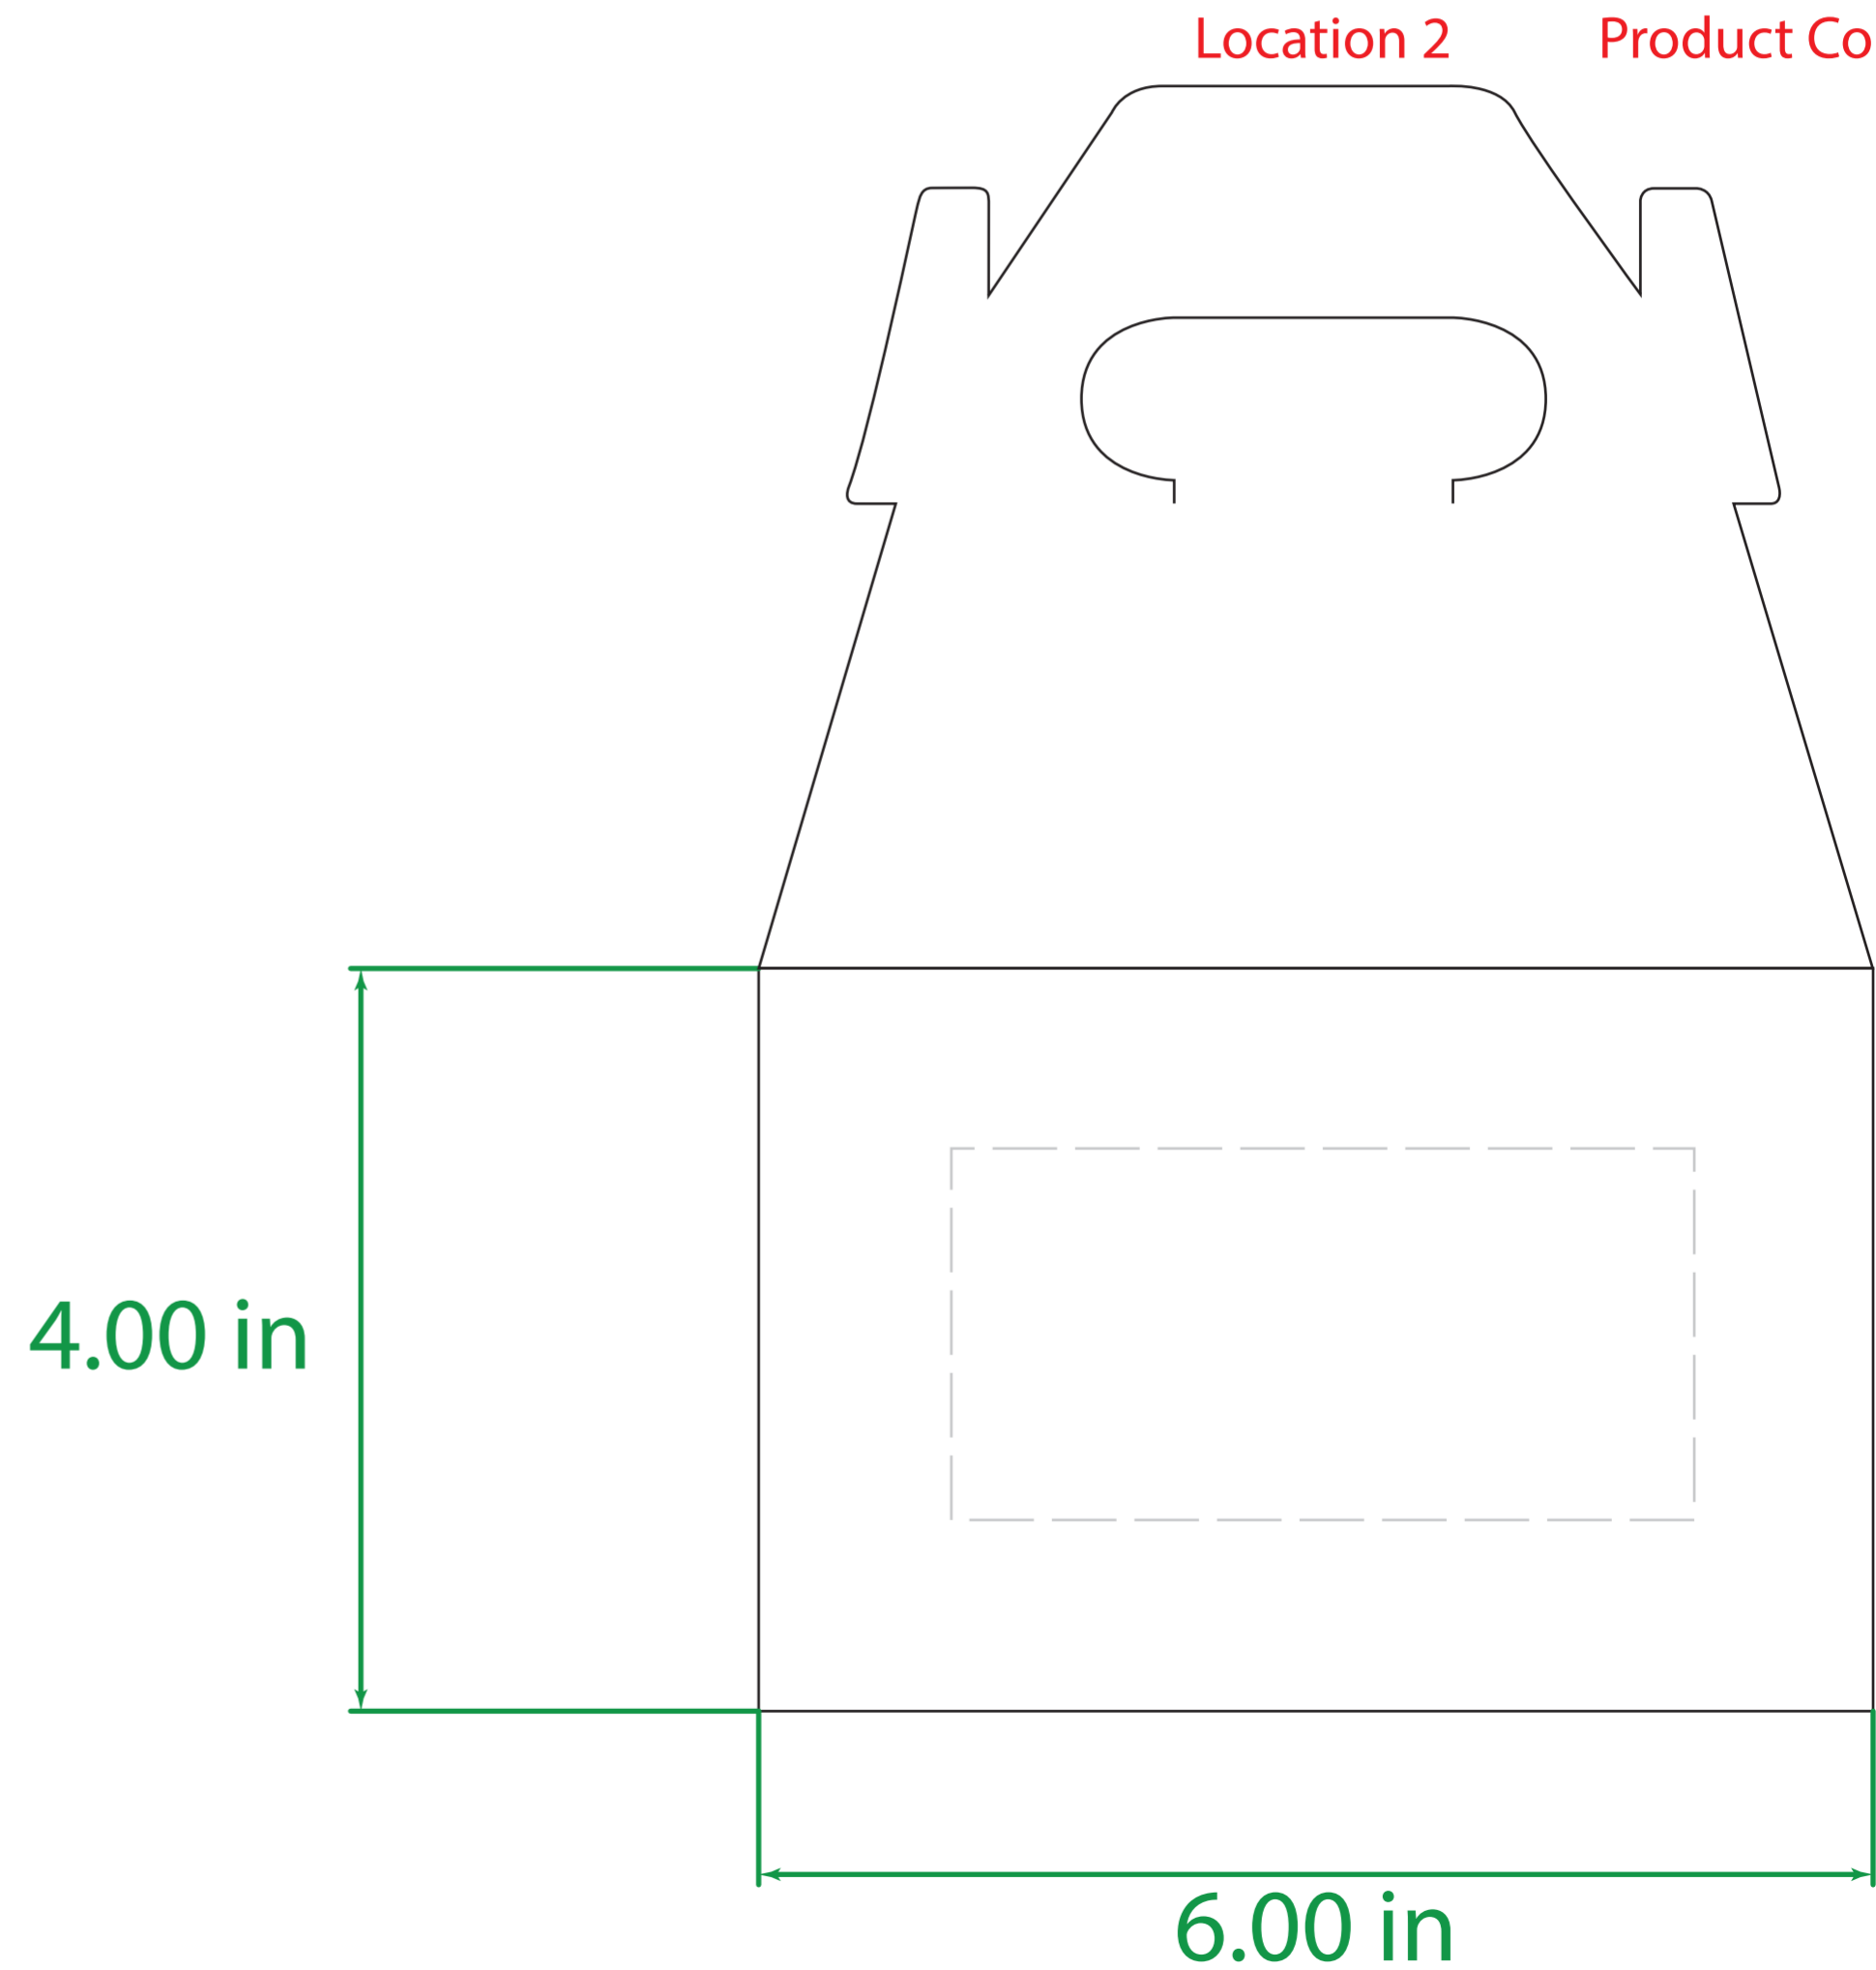

Available Product Colors:

Gloss White
(GWH)

Gable Box

Item#: 4GAB06044***

*** Insert color code

Size: 6(w) x 4(d) x 4(h)

Imprint Area: 4x2

PO#:

Imprint Size:

Imprint Color:

Product Color:

The colors on this page are RGB simulations of Pantone Colors. Actual colors may vary.