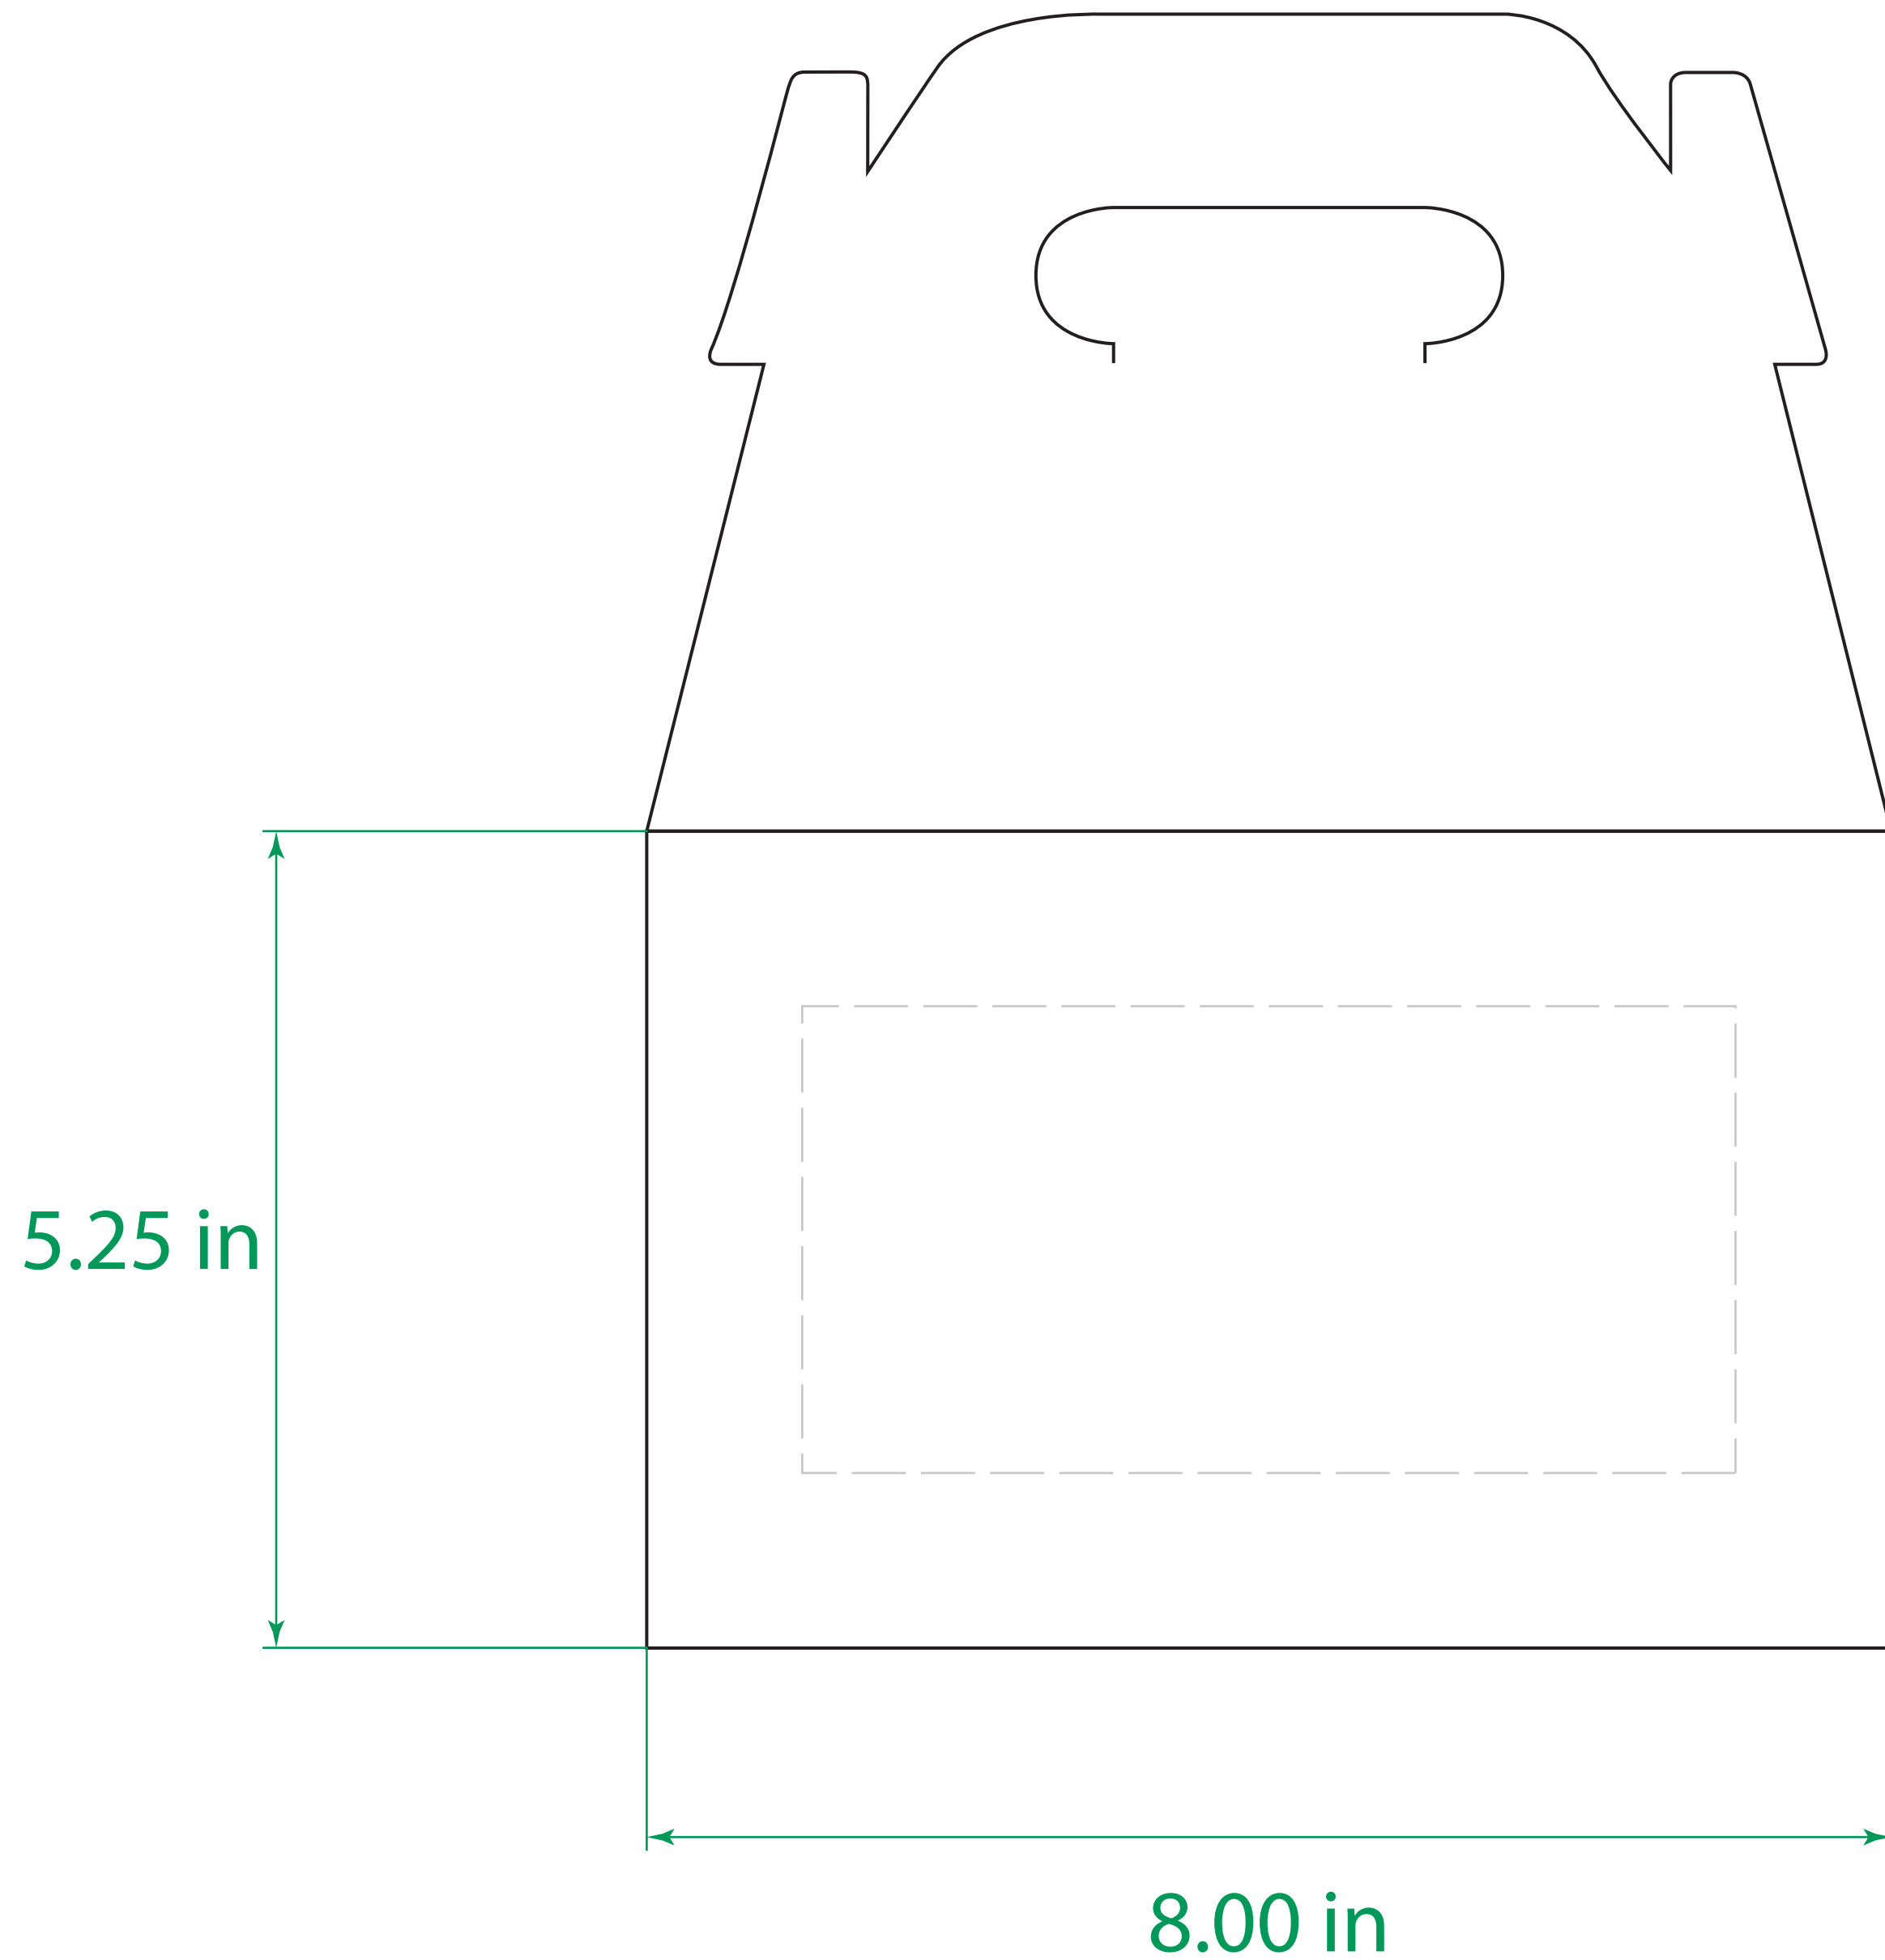

Available Product Colors:

Gloss White
(GWH)

Gable Box

Item#: 4GAB08045***

*** Insert color code

Size: 8(w) x 4.875(d) x 5.25(h)

Imprint Area: 6x3

PO#:

Imprint Size:

Imprint Color:

Product Color:

The colors on this page are RGB simulations of Pantone Colors. Actual colors may vary.