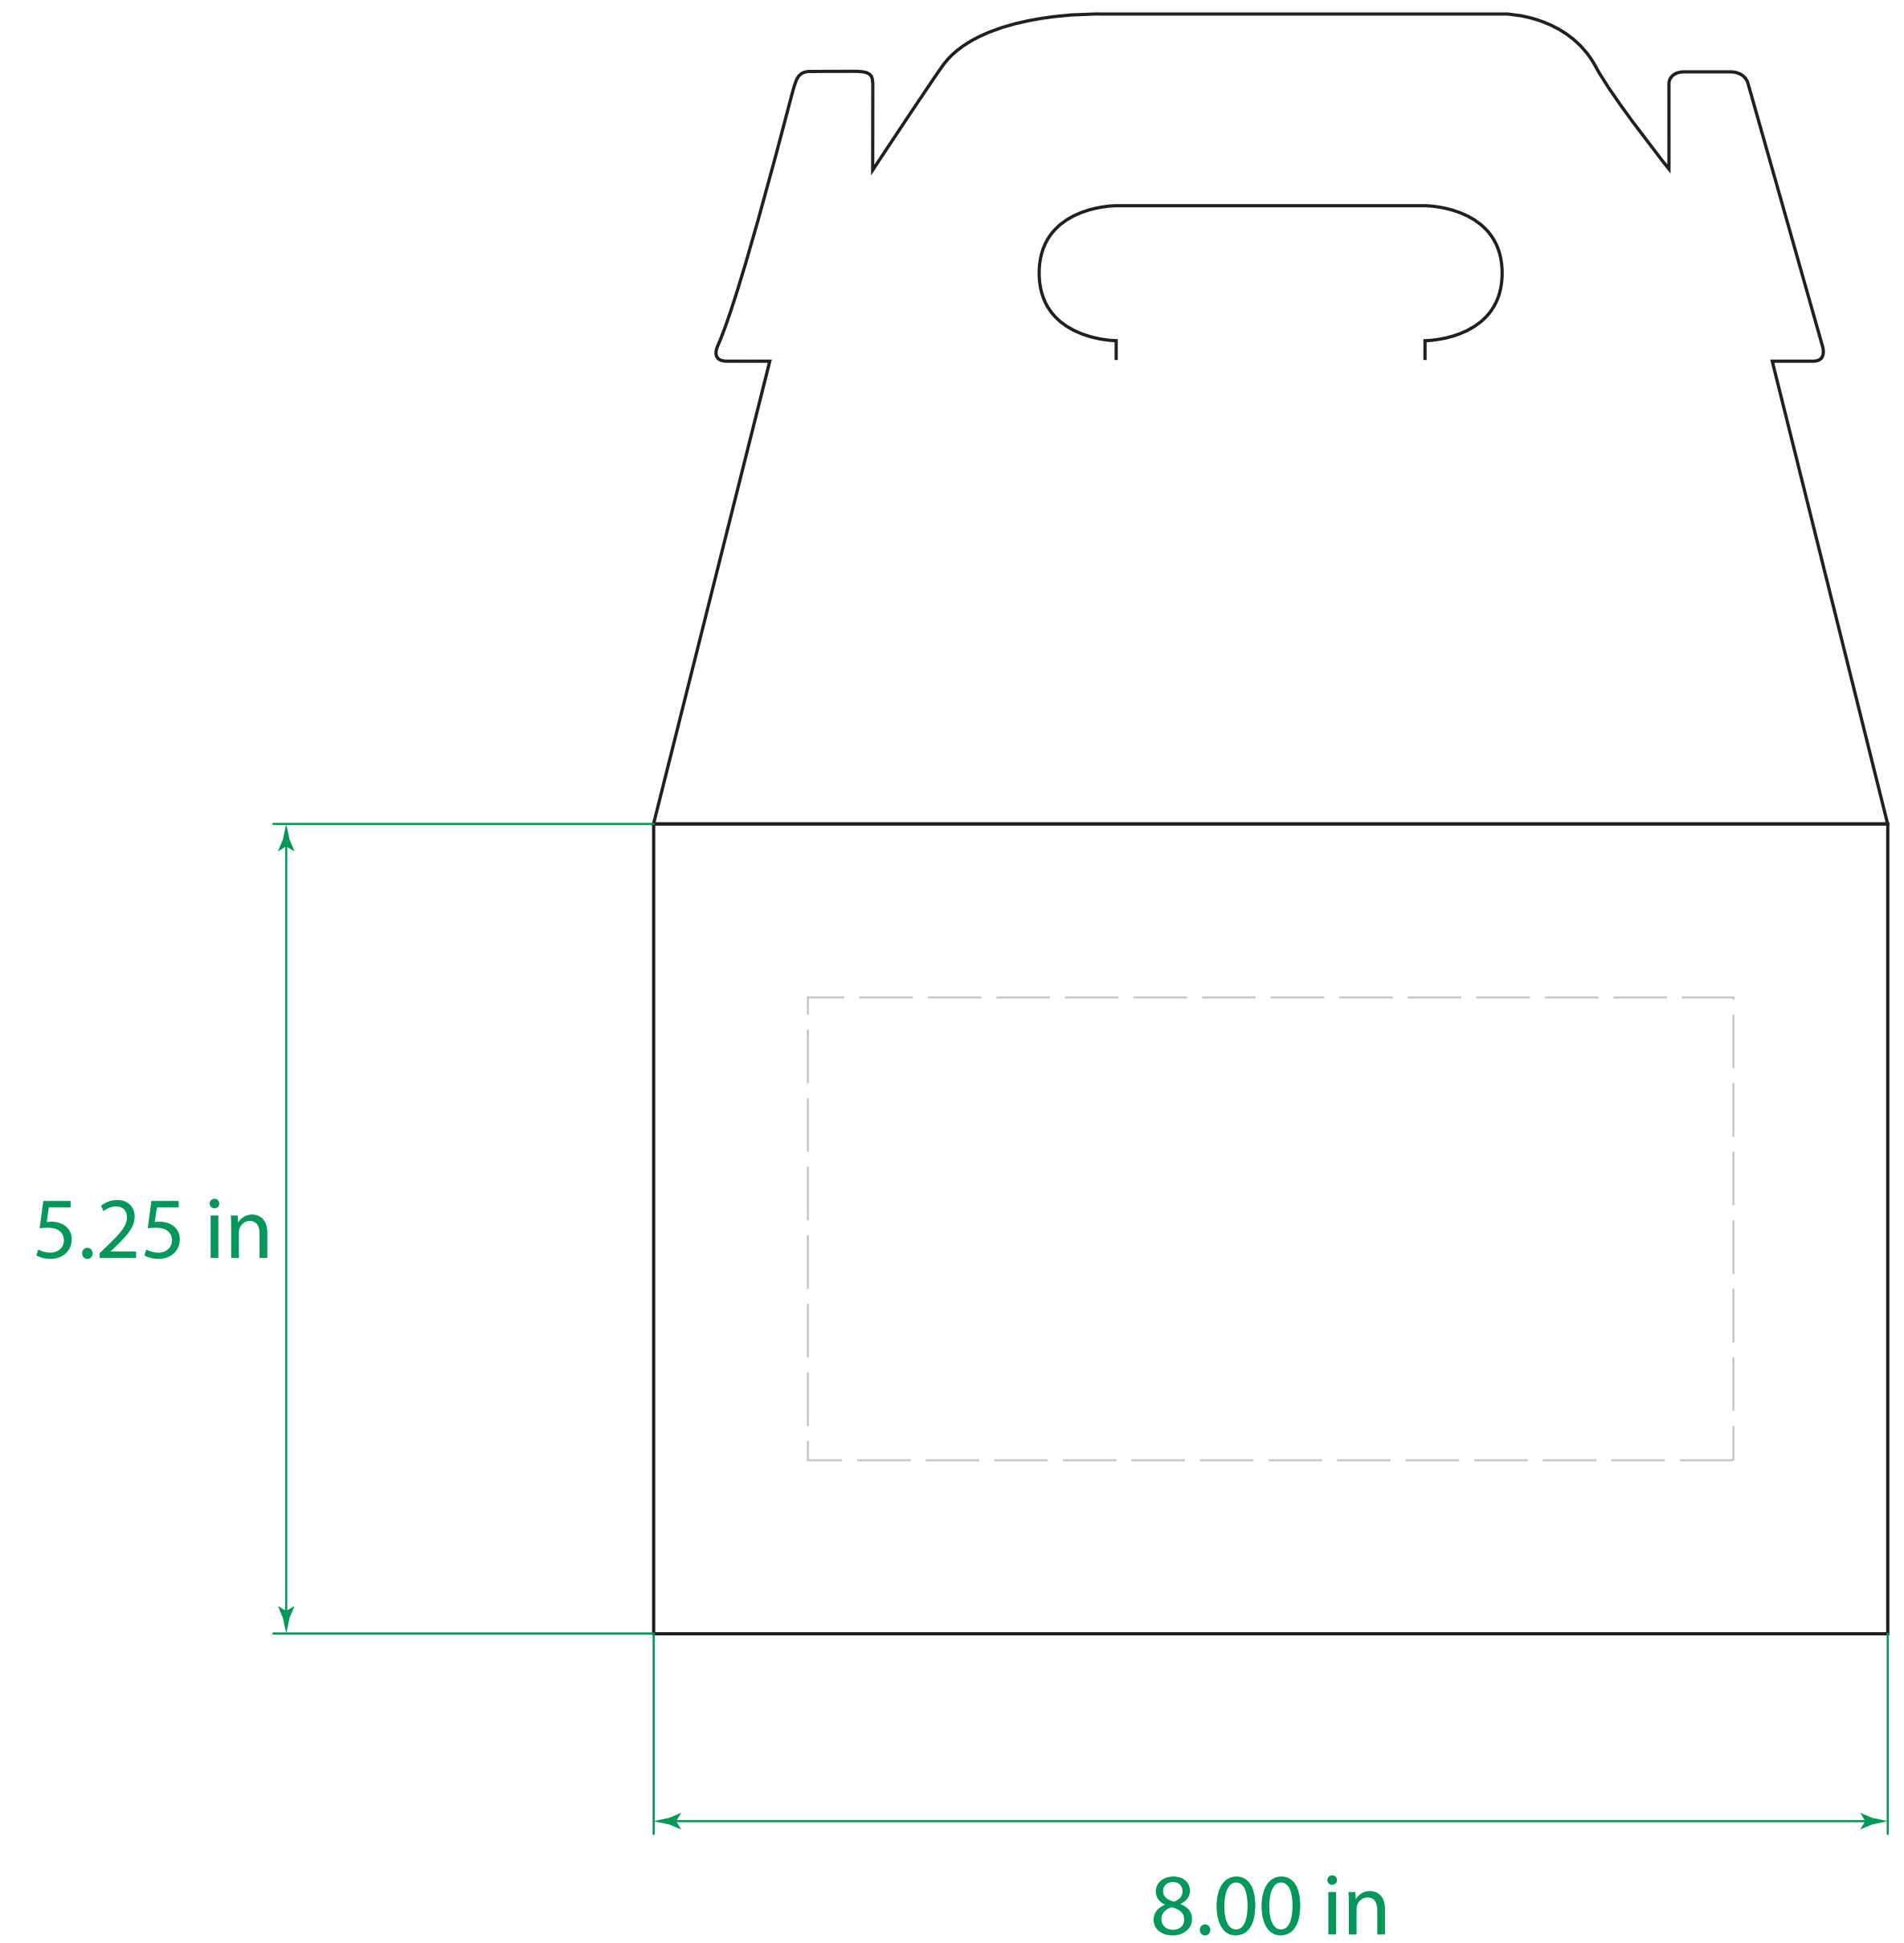

Available Product Colors:

Gloss White
(GWH)

Gable Box

Item#: 4GAB08045***

*** Insert color code

Size: 8(w) x 4.875(d) x 5.25(h)

Imprint Area: 6x3

PO#:

Imprint Size:

Imprint Color:

Product Color:

The colors on this page are RGB simulations of Pantone Colors. Actual colors may vary.