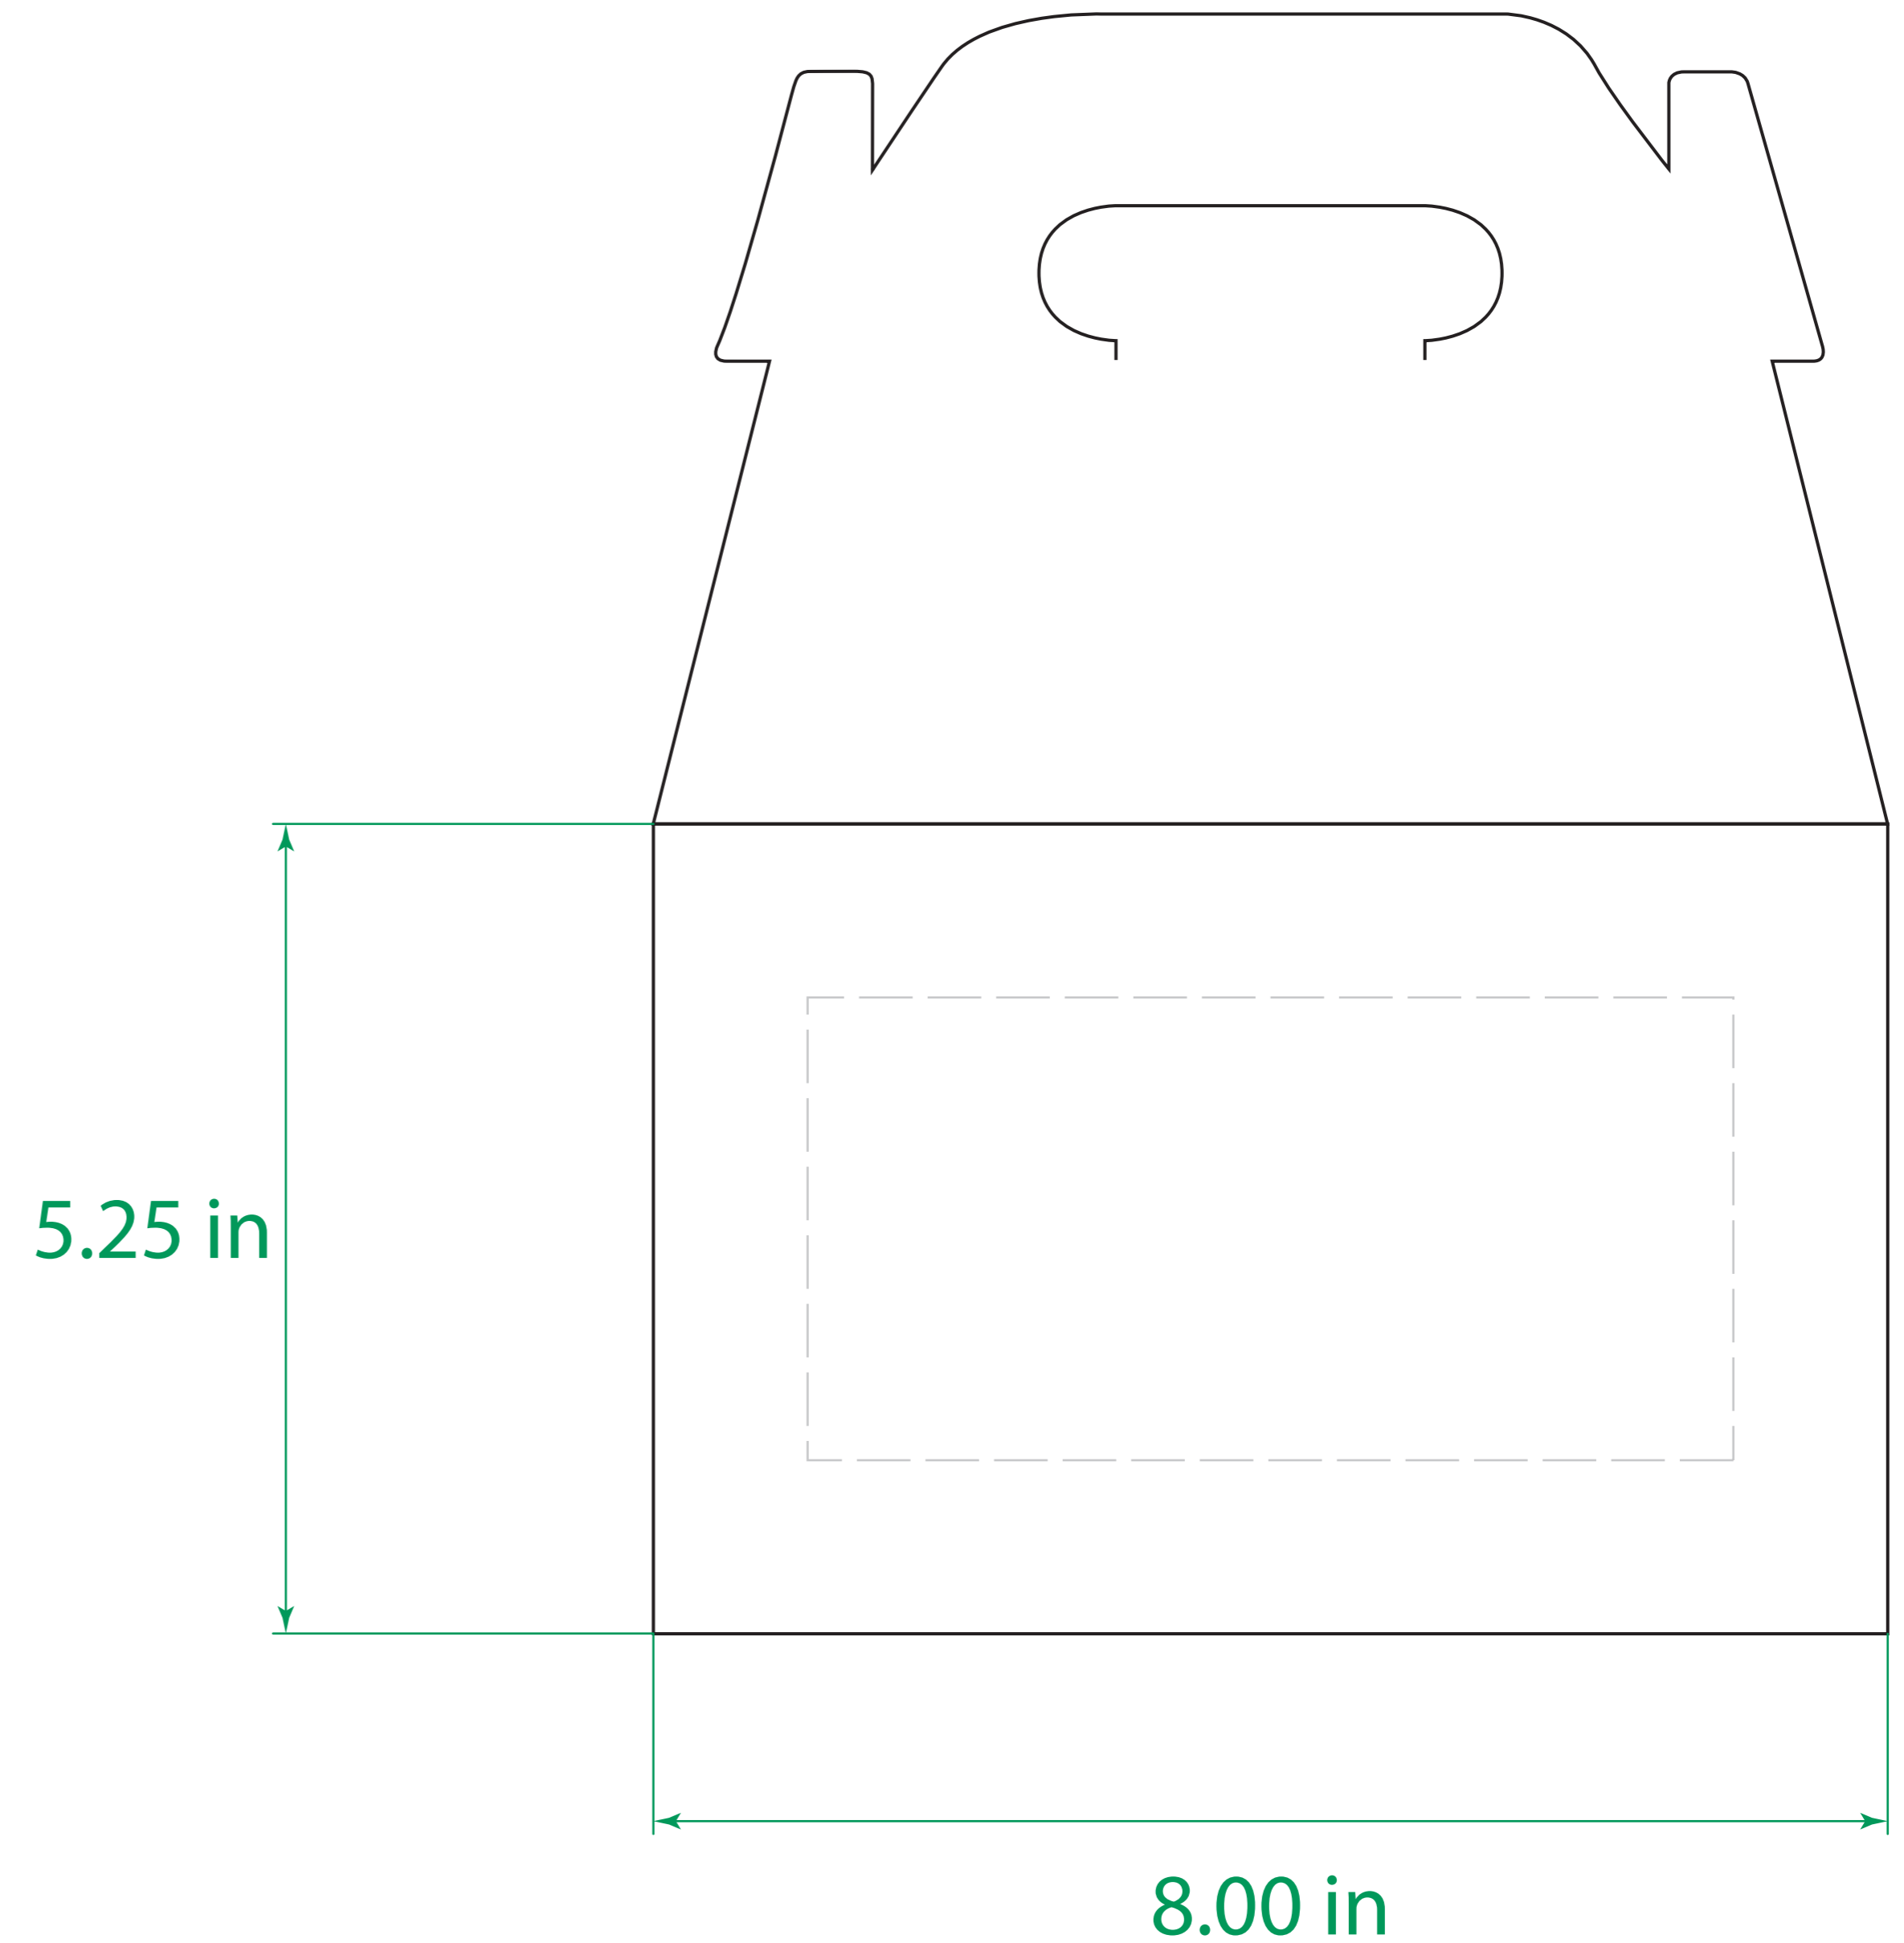

Available Product Colors:

Natural Kraft
(NAT)

Gable Box

Item#: 4GAB08045***

*** Insert color code

Size: 8(w) x 4.875(d) x 5.25(h)

Imprint Area: 6x3

PO#:

Imprint Size:

Imprint Color:

Product Color:

The colors on this page are RGB simulations of Pantone Colors. Actual colors may vary.