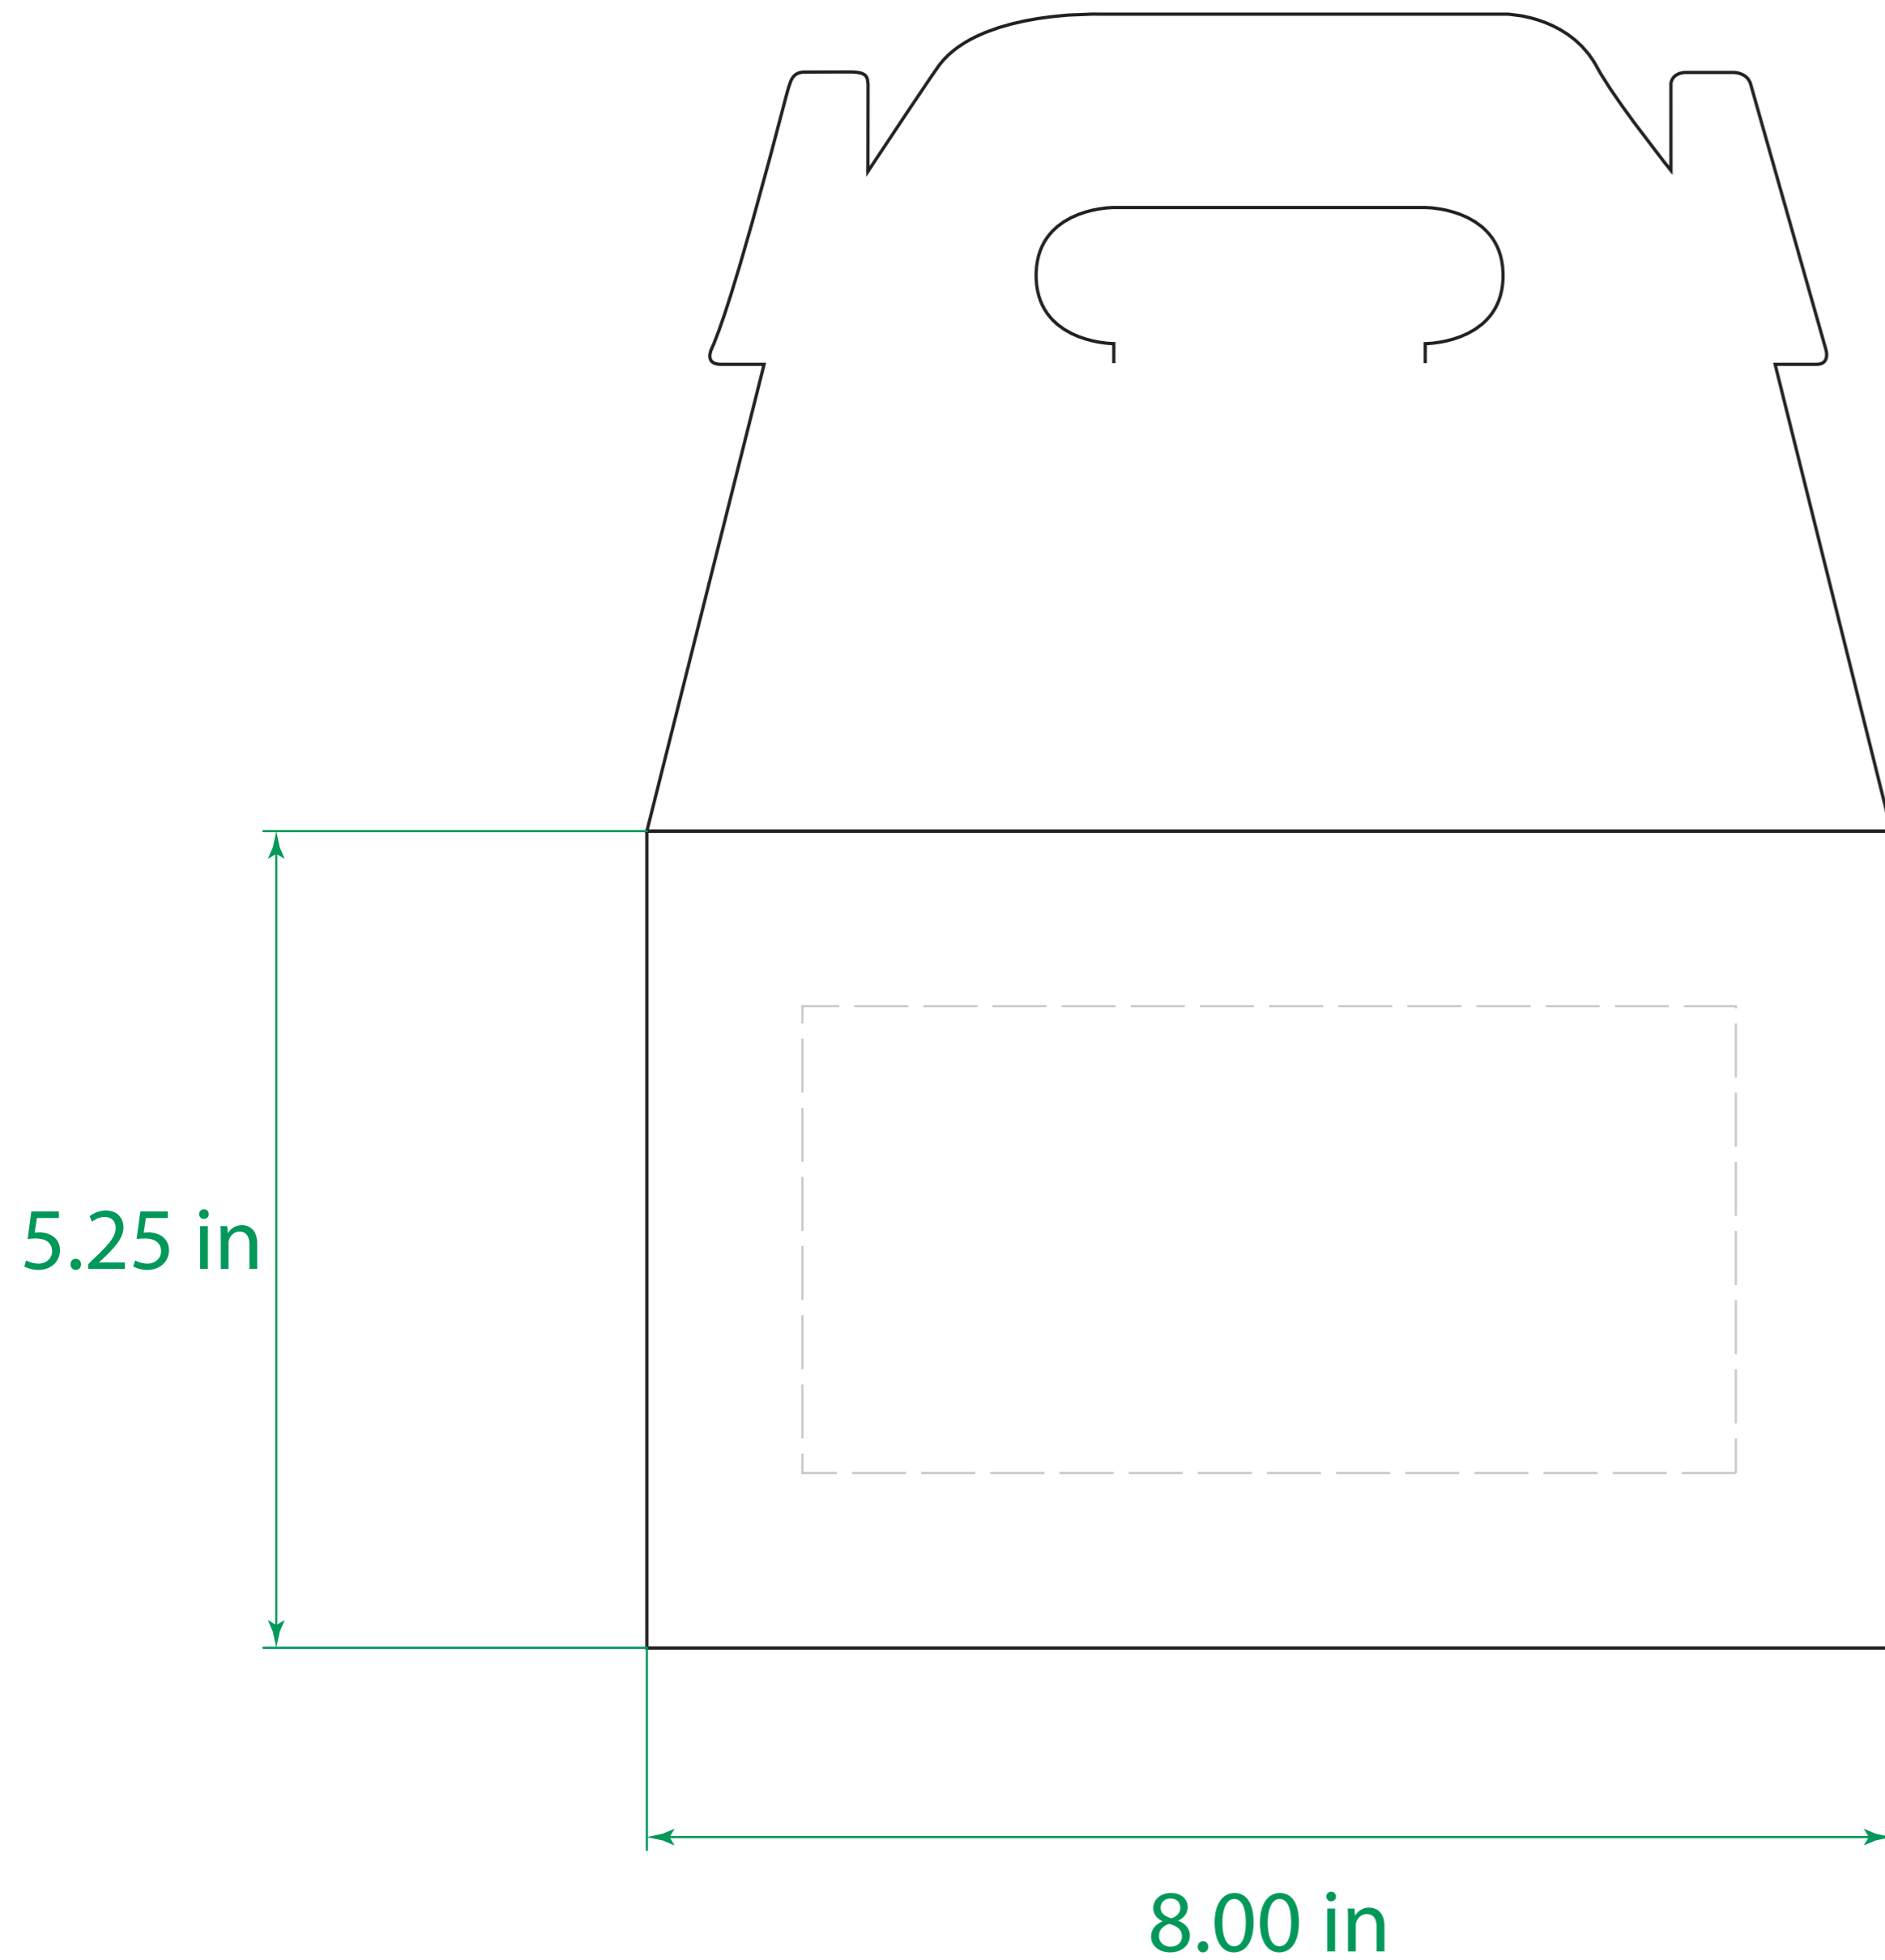

Available Product Colors:

Natural Kraft
(NAT)

Gable Box

Item#: 4GAB08045***

*** Insert color code

Size: 8(w) x 4.875(d) x 5.25(h)

Imprint Area: 6x3

PO#:

Imprint Size:

Imprint Color:

Product Color:

The colors on this page are RGB simulations of Pantone Colors. Actual colors may vary.