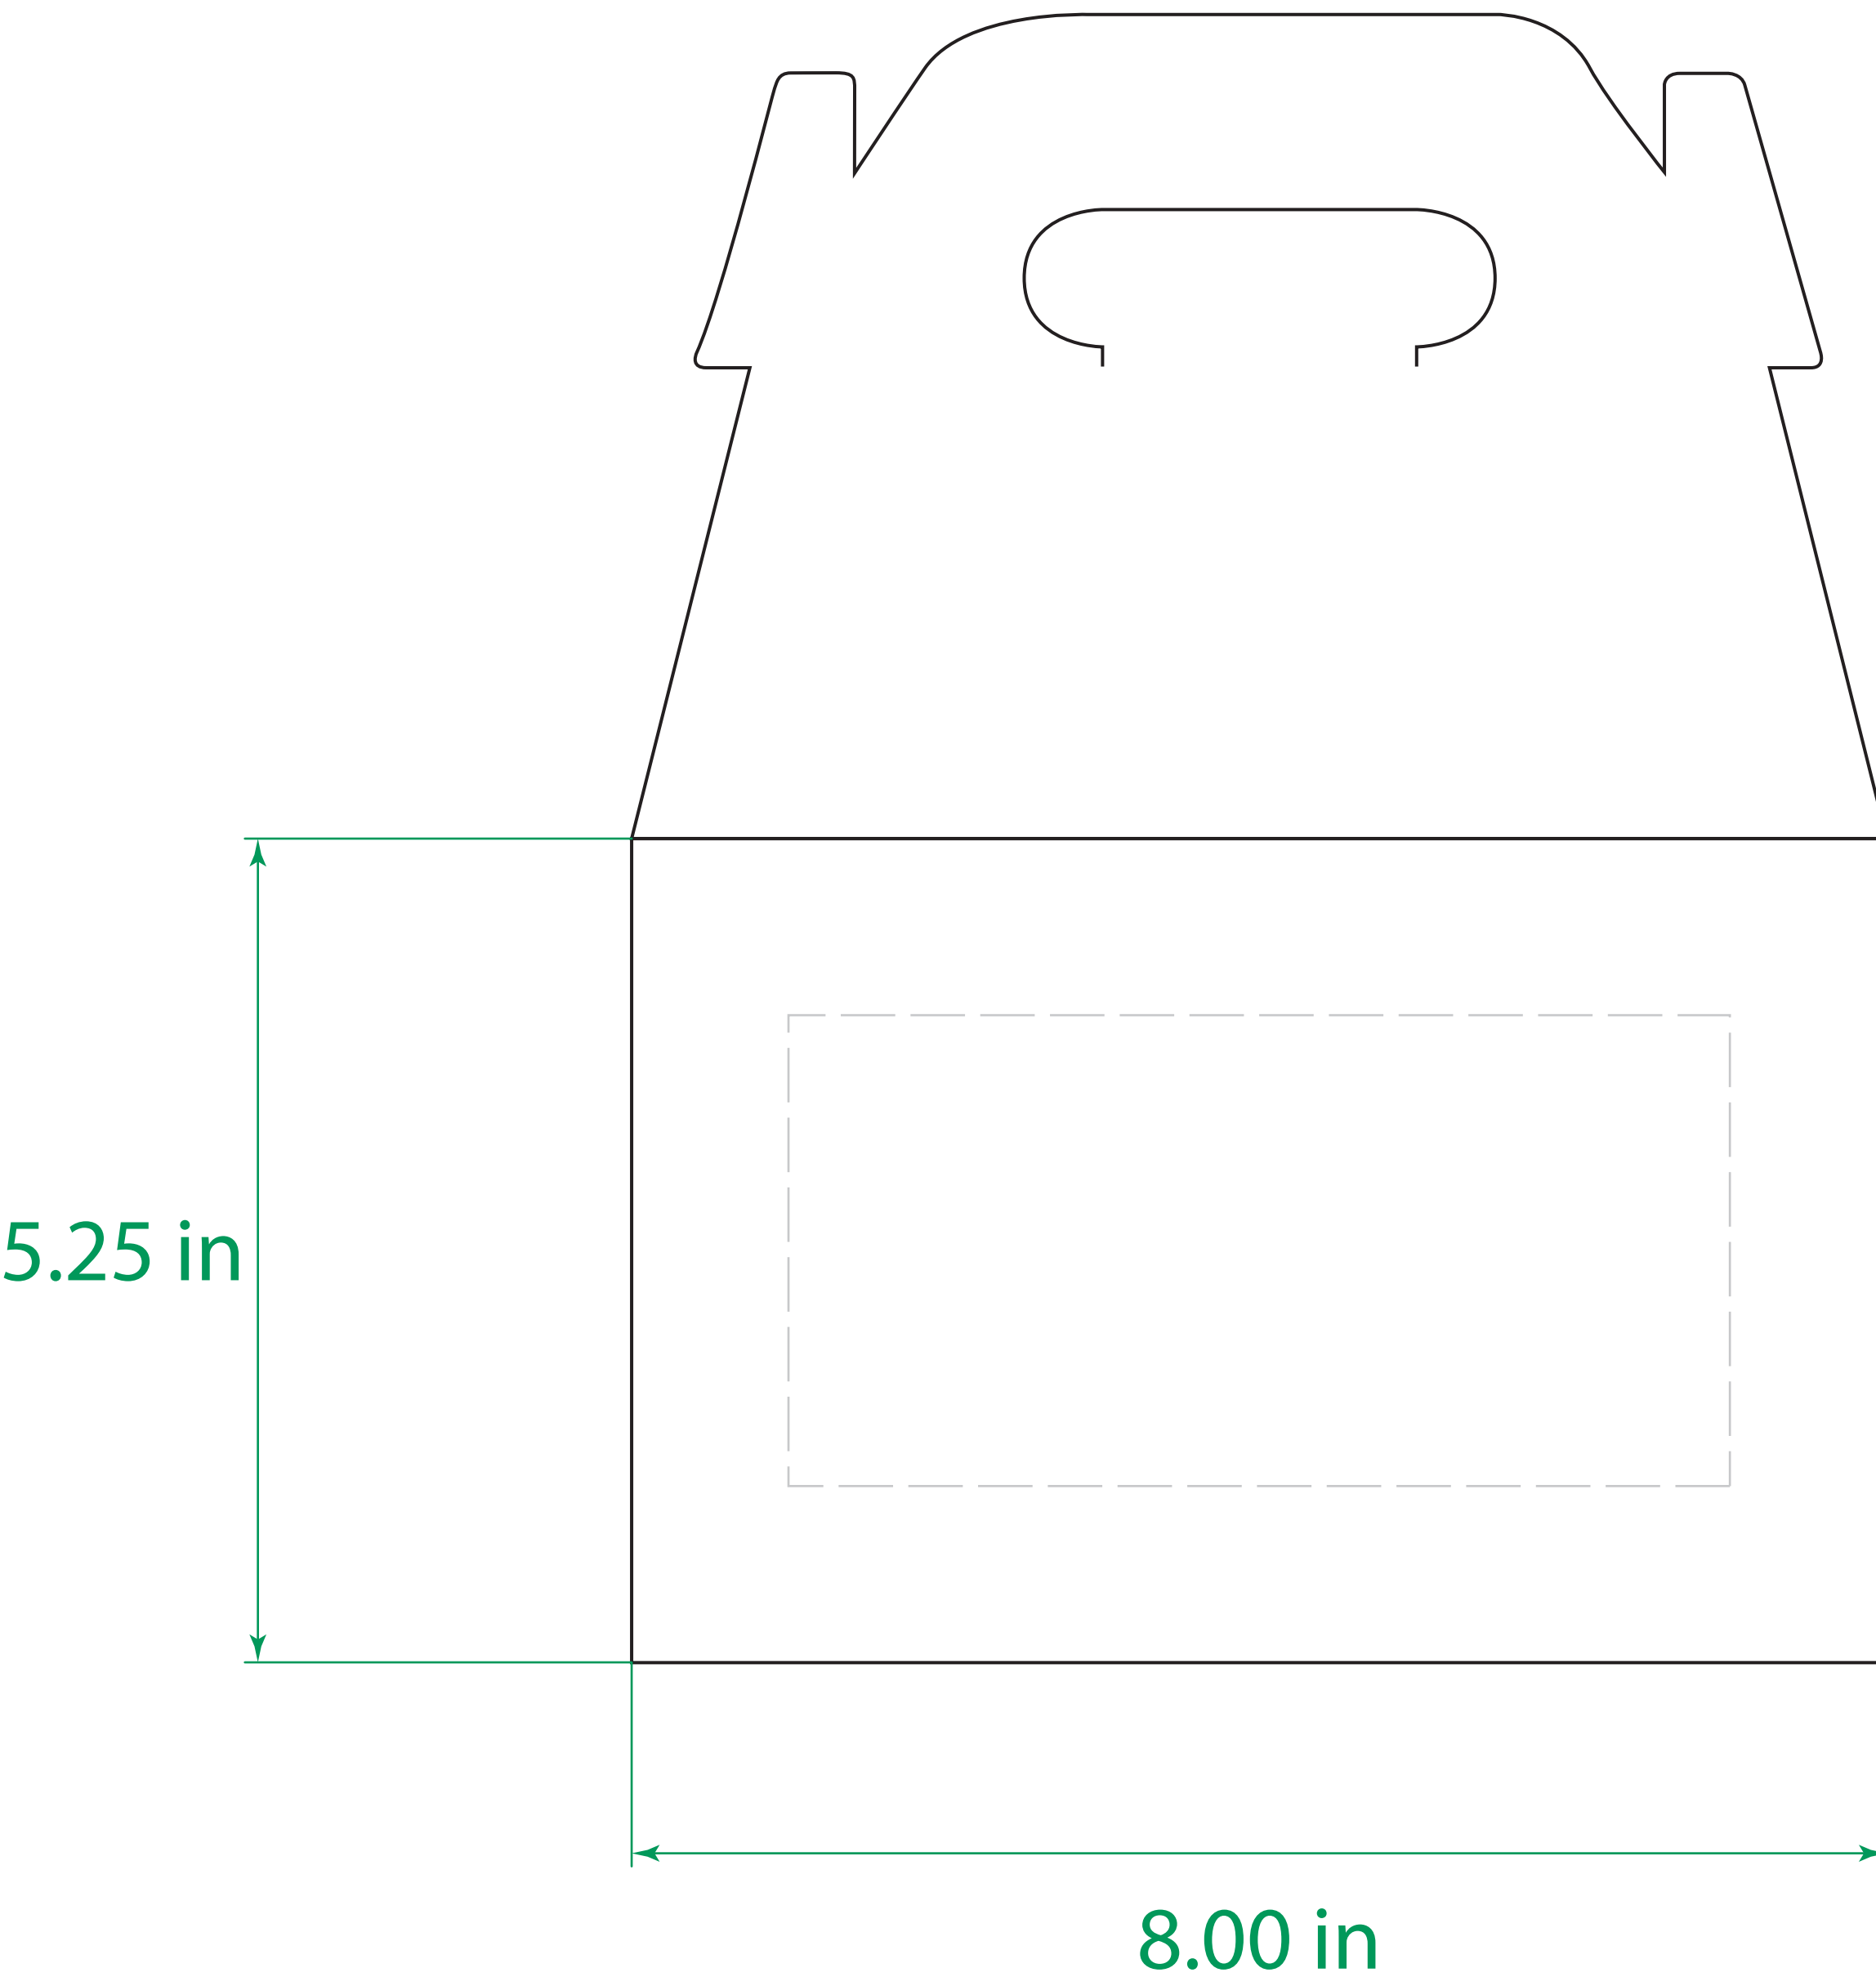

Available Product Colors:

Natural Kraft
(NAT)

Gable Box

Item#: 4GAB08045***

*** Insert color code

Size: 8(w) x 4.875(d) x 5.25(h)

Imprint Area: 6x3

PO#:

Imprint Size:

Imprint Color:

Product Color:

Location 1

Location 2

The colors on this page are RGB simulations of Pantone Colors. Actual colors may vary.