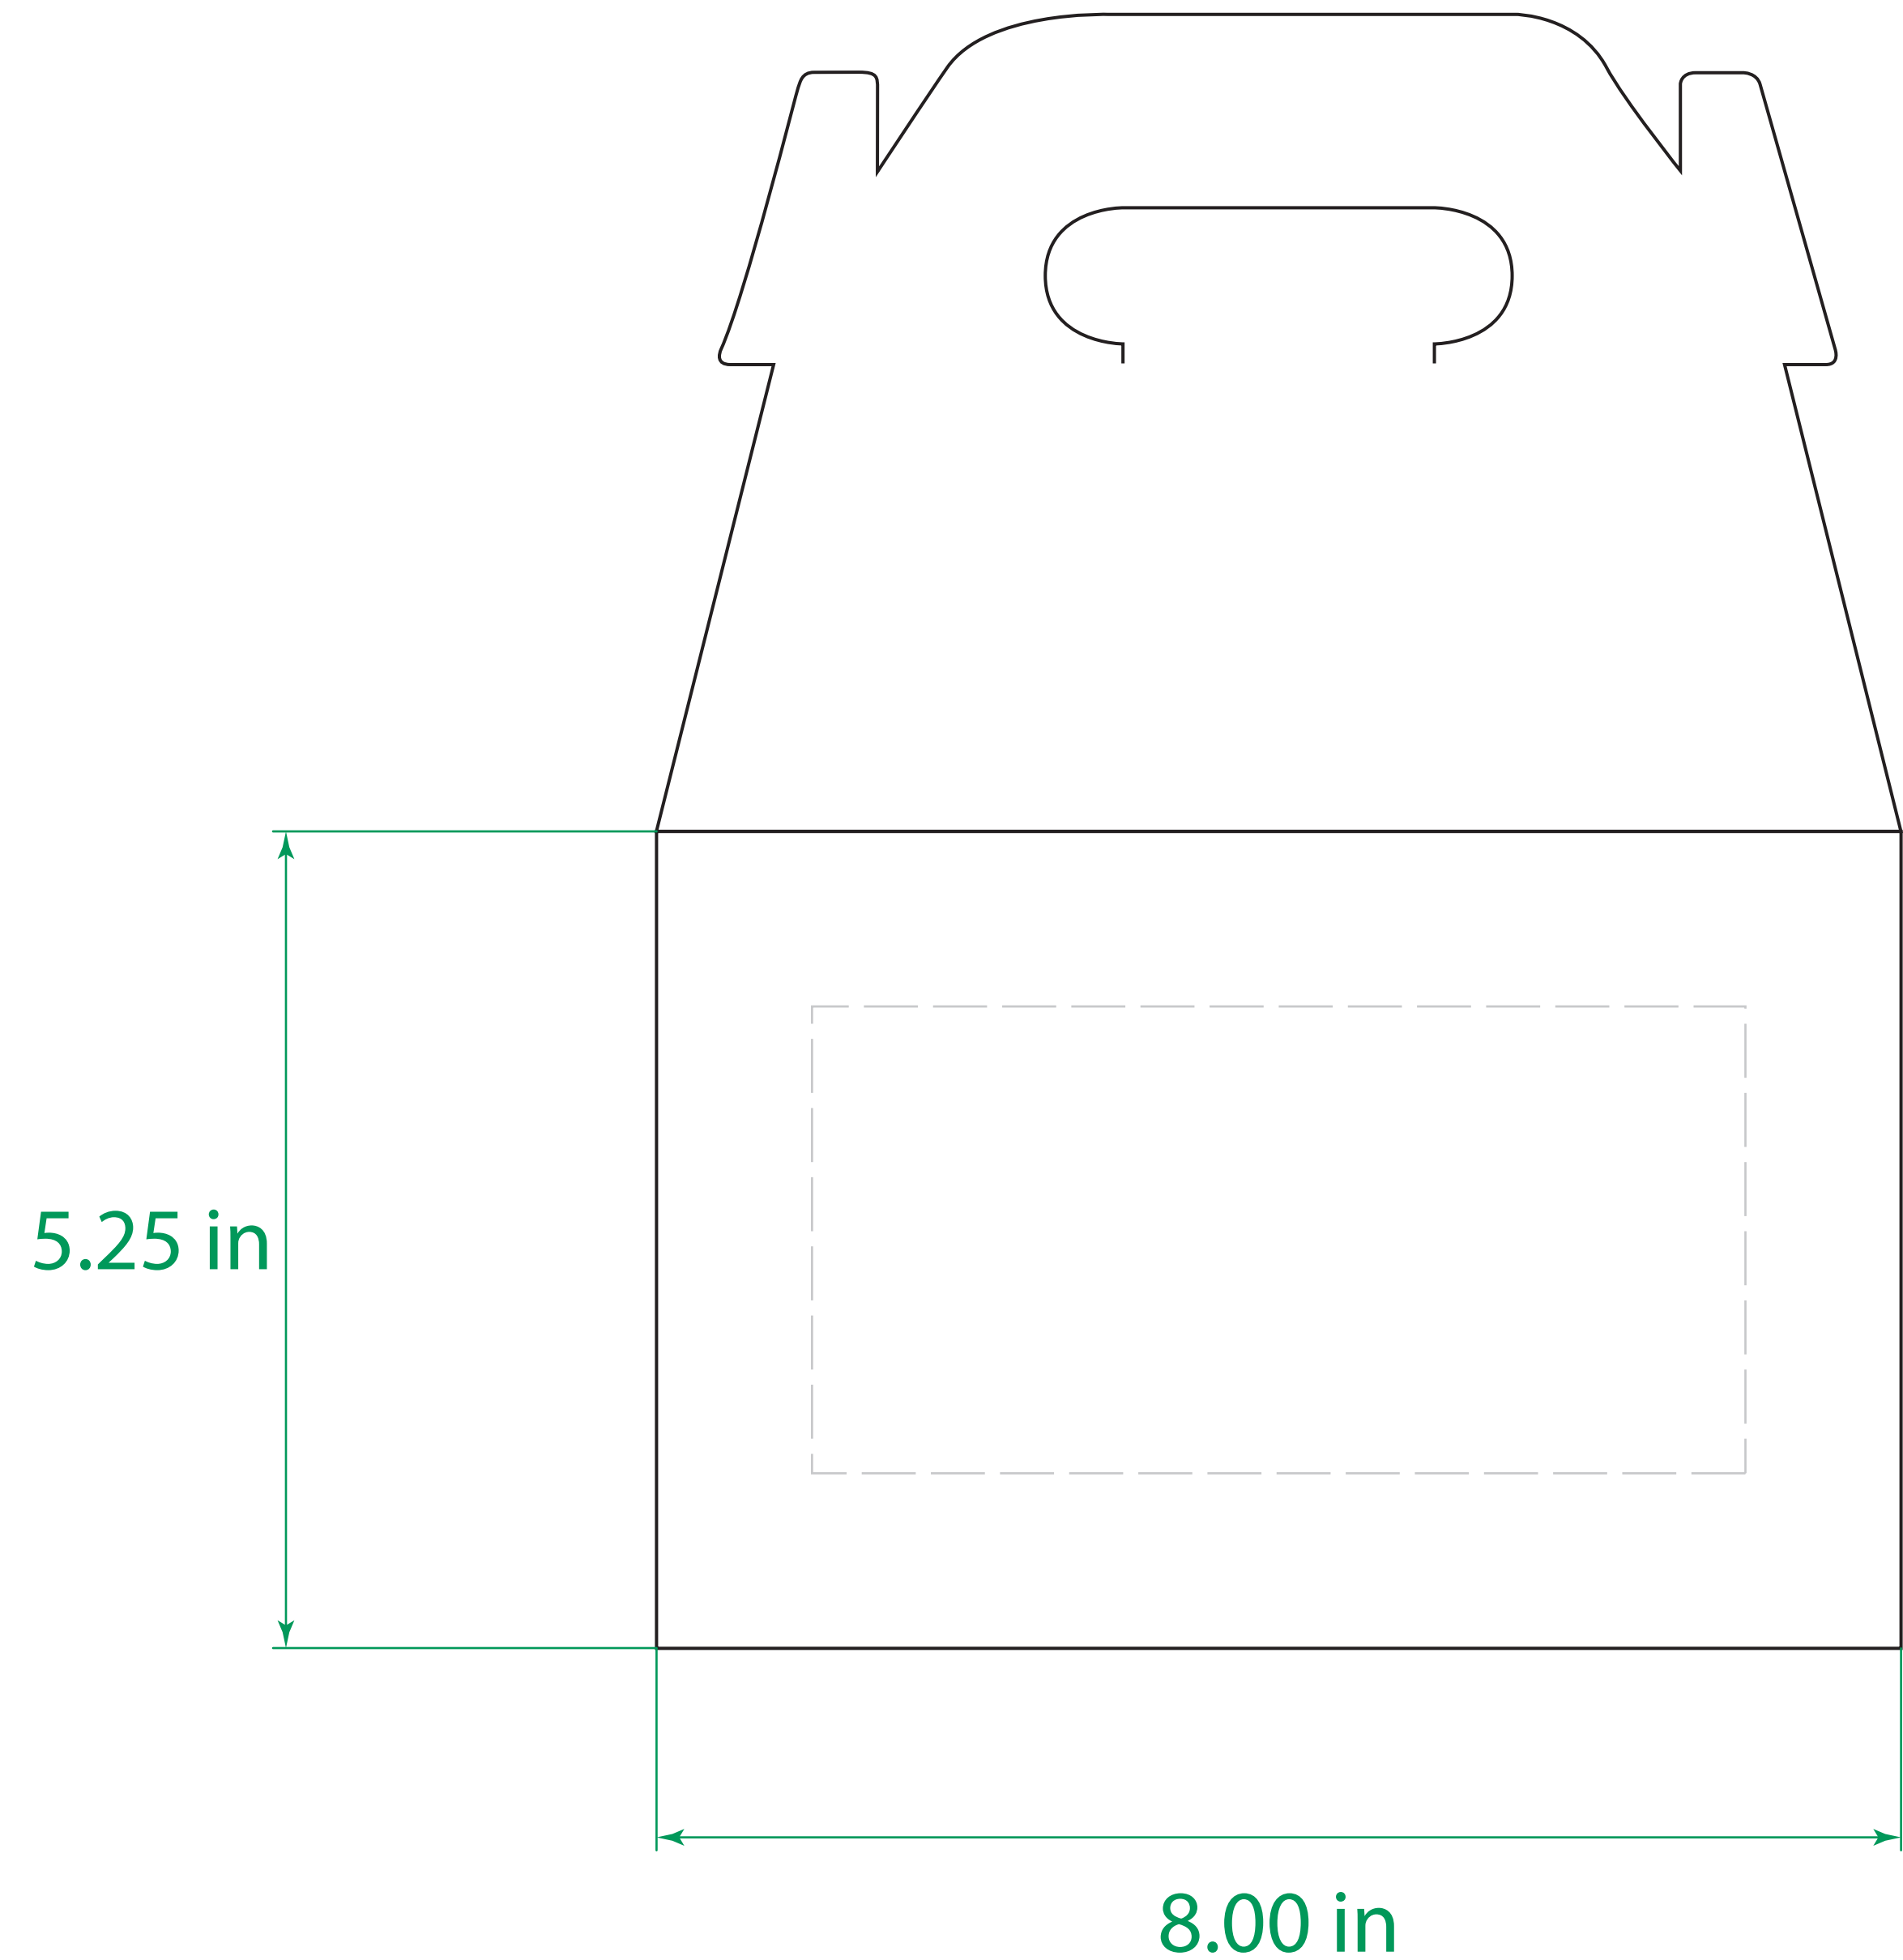

Available Product Colors:

Natural Kraft
(NAT)

Gable Box

Item#: 4GAB08045***

*** Insert color code

Size: 8(w) x 4.875(d) x 5.25(h)

Imprint Area: 6x3

PO#:

Imprint Size:

Imprint Color:

Product Color:

Location 1

Location 2

The colors on this page are RGB simulations of Pantone Colors. Actual colors may vary.